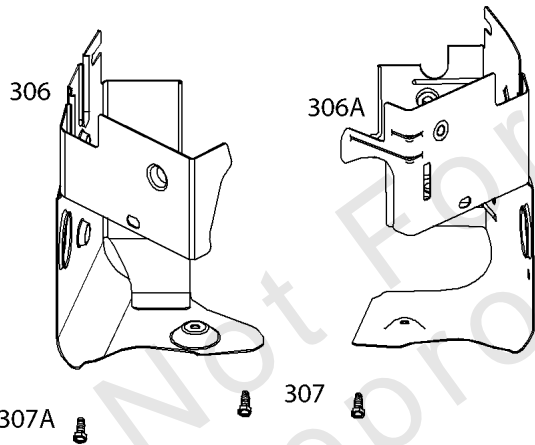

Cylinder, Crankshaft, Camshaft, Air Guides

REF NO	PART NO	QTY	DESCRIPTION
505	691029		NUT -(Governor Control Lever)
540	594325		PLATE, Baffle
562	690311		BOLT -(Governor Control Lever)
573	593607		PLATE, Back
584	594164		COVER, Breather Passage
618	594326		SCREW -(Baffle Plate)
718	690959		PIN, Locating
741	690980		GEAR, Timing
850	100106		SEALANT, Liquid
865	591667		COVER, Air Guide -(Valley)
1263	594166		REED, Breather
1264	594165		SCREW -(Breather Reed)
1319	794467		LABEL, Warning
1319A	797669		LABEL, Warning