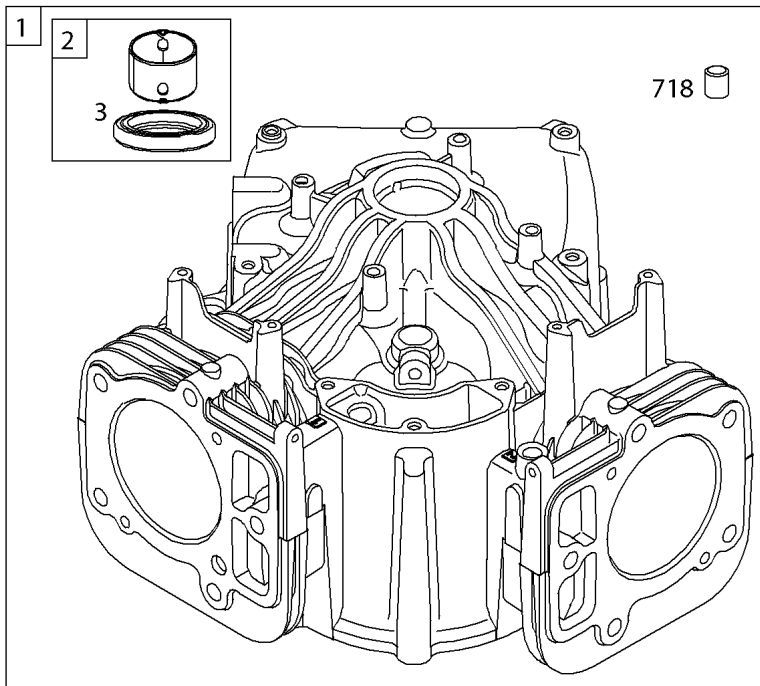

Cylinder, Crankshaft, Camshaft, Air Guides

REF NO	PART NO	QTY	DESCRIPTION
505	691029		NUT -(Governor Control Lever)
540	594325		PLATE, Baffle
562	690311		BOLT -(Governor Control Lever)
573	593607		PLATE, Back
584	594164		COVER, Breather Passage
618	594326		SCREW -(Baffle Plate)
718	690959		PIN, Locating
741	690980		GEAR, Timing
850	100106		SEALANT, Liquid
865	591667		COVER, Air Guide -(Valley)
1263	594166		REED, Breather
1264	594165		SCREW -(Breather Reed)
1319	794467		LABEL, Warning
1319A	797669		LABEL, Warning