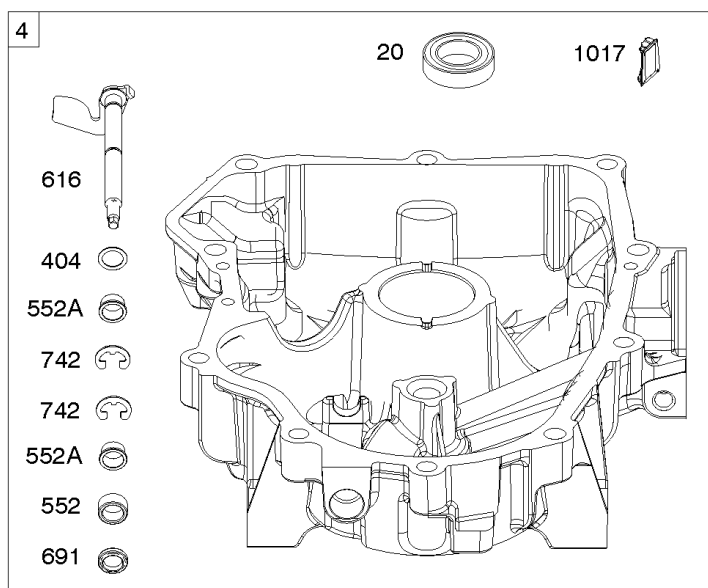

Engine Sump, Oil Pump, Dipstick/Tube Assembly

Mfg. No: 49E777-0001-G1

Engine Sump, Oil Pump, Dipstick/Tube Assembly

REF NO	PART NO	QTY	DESCRIPTION
4	593652		SUMP, Engine
15	690946		PLUG, Oil Drain
20	593644		SEAL, Oil -(PTO Side)
22	694966		SCREW -(Crankcase Cover/Sump)
170	593903		STUD -(Crankcase Cover/Sump)
219	793338		GEAR, Governor
220	799772		WASHER -(Governor Gear)
221	841026		CUP, Governor
239	792028		SWITCH, Oil Pressure
287	594937		SCREW -(Dipstick Tube)
400	796862		COOLER, Oil
404	690442		WASHER -(Governor Crank)
448	593631		BRACKET, Oil Cooler
523	691036		DIPSTICK
524	691032		SEAL, O-Ring
525	691037		TUBE, Dipstick
552	796638		BUSHING, Governor Crank
552A	690553		BUSHING, Governor Crank
601A	841597		CLAMP, Hose -(Oil Cooler Hose)
615	698290		RETAINER, Governor Shaft
616	691045		CRANK, Governor
691	790574		SEAL, Governor Shaft
742	690328		RETAINER, E Ring
750	796208		SCREW -(Oil Pump Cover)
829	593845		HOSE, Oil Cooler -(Oil Cooler Hose)
842	691031		SEAL, O-Ring -(Dipstick Tube)
847	499602		DIPSTICK/TUBE ASSEMBLY
850	100106		SEALANT, Liquid
943	593642		SEAL, O-Ring -(Oil Pump Cover)
965	796221		COVER, Oil Pump
1017	796214		SCREEN, Oil Pump
1024	796220		PUMP, Oil
1027	696854		FILTER, Oil
1028	796864		ADAPTER, Oil Filter
1366	799131		DIVERTER, Oil Cooler
1373	695629		SCREW -(Oil Cooler Bracket)
1373A	799105		SCREW -(Oil Cooler Bracket)
1374	796863		SEAL, O-Ring -(Oil Cooler Diverter)