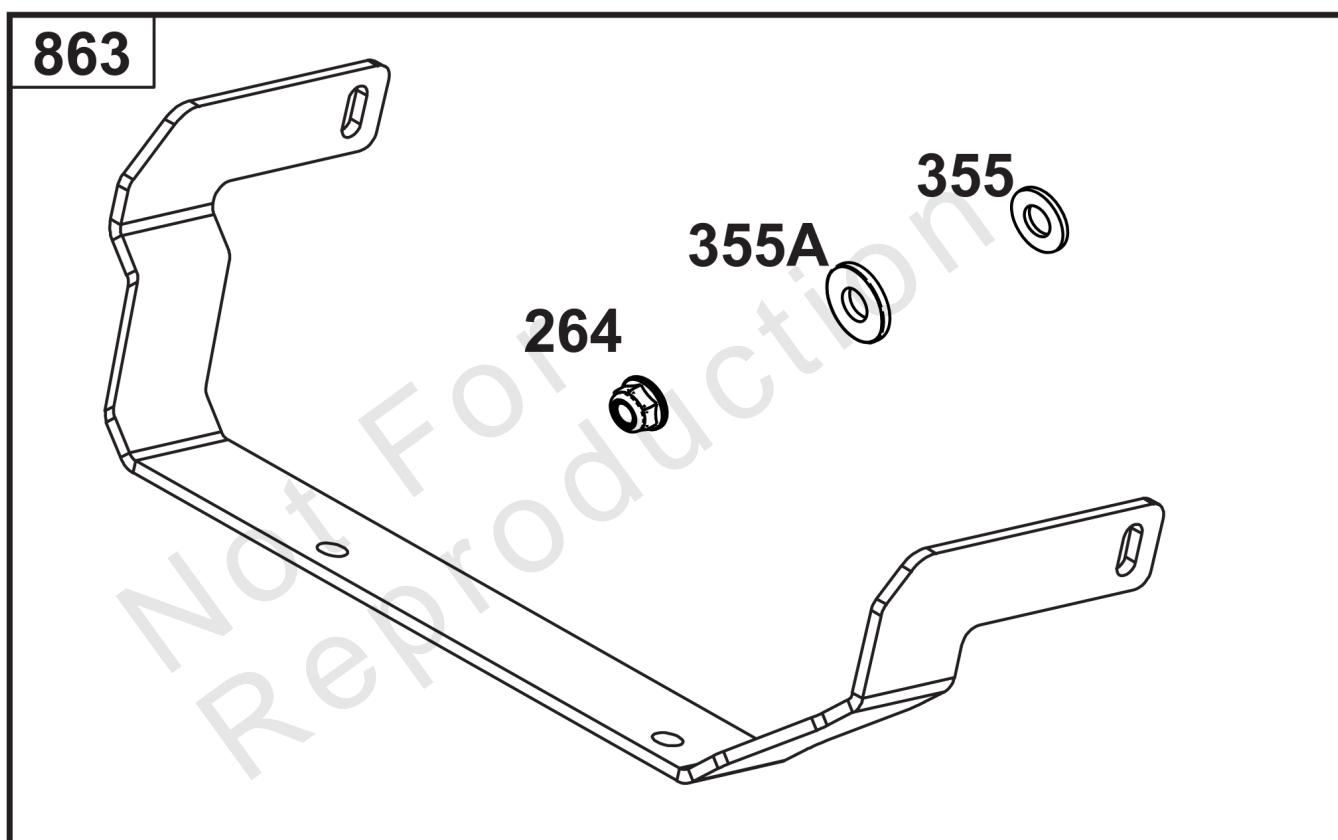

Muffler Mounting Hardware

REF NO	PART NO	QTY	DESCRIPTION
264	703465	4	NUT, 5/16-18, GR5 -(Muffler Adapter)
296	591756	4	STUD -(Muffler)
355	5025292SM	4	WASHER, 5/16" GD.9 FL -(Muffler Bracket)
355A	5025155SM	2	WASHER, 5/16 -(Muffler Bracket)
613	690341	4	SCREW -(Muffler)
613A	690363	4	SCREW -(Muffler)
863	597480	1	BRACKET, Muffler
883	594365	2	GASKET, Exhaust
883A	690970	2	GASKET, Exhaust
1177	690941	4	NUT -(Muffler)

Not For Reproduction