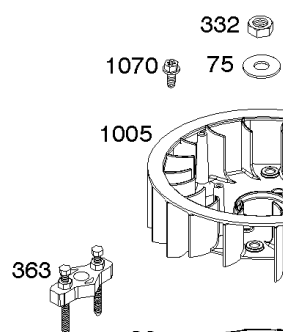

No For
Reproduction

Flywheel, Alternator, Starter

REF NO	PART NO	QTY	DESCRIPTION
23	593840		FLYWHEEL
75	691056		WASHER -(Flywheel)
188	691108		SCREW -(Control Bracket)
209	593911		SPRING, Governor -(Green/White)
211	593724		SPRING, Governed Idle -(Black)
222	798916		BRACKET, Control
265	691024		CLAMP, Casing
267	792629		SCREW -(Casing Clamp)
309	593486		MOTOR, Starter
332	691059		NUT -(Flywheel)
333	593856		ARMATURE, Magneto
334	593848		SCREW -(Magneto Armature)
363	19621		PULLER, Flywheel
474	592830		ALTERNATOR -(10-16 Amp Regulated)
501	593490		REGULATOR
526	691108		SCREW -(Regulator)
555	593489		SCREW -(Starter Solenoid)
563	698425		SCREW -(Debris Screen Guard)
563A	799360		SCREW -(Debris Screen Guard)
697	593487		SCREW -(Starter Motor) (Drive Cap)
703	593863		CLIP
703A	593846		CLIP -(Fuel Pump)
853	593907		ADAPTER, Wire
920	593488		SOLENOID, Starter
949	593636		GUARD, Debris Screen
949A	593206		GUARD, Debris Screen
1005	593640		FAN, Flywheel
1070	593638		SCREW -(Flywheel Fan)
1119	691183		SCREW -(Alternator)
1336	841015		SHIELD, Wire Protective
1481	593853		LINK/SPRING ASSEMBLY