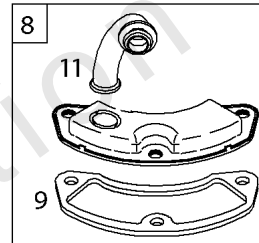

Cylinder, Crankshaft, Camshaft, Air Guides

REF NO	PART NO	QTY	DESCRIPTION
505	691029		NUT -(Governor Control Lever)
540	594325		PLATE, Baffle
562	690311		BOLT -(Governor Control Lever)
573	593607		PLATE, Back
584	594164		COVER, Breather Passage
618	594326		SCREW -(Baffle Plate)
718	690959		PIN, Locating
741	690980		GEAR, Timing
850	100106		SEALANT, Liquid
865	591667		COVER, Air Guide -(Valley)
1263	594166		REED, Breather
1264	594165		SCREW -(Breather Reed)
1319	794467		LABEL, Warning
1319A	797669		LABEL, Warning