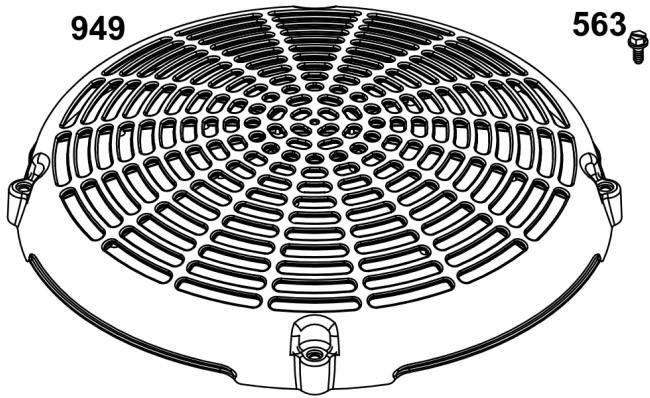

Not For
Reproduction

Flywheel Guards

REF NO	PART NO	QTY	DESCRIPTION
563	799360	1	SCREW -(Debris Screen Guard)
563A	597574	1	SCREW -(Debris Screen Guard)
563B	799359	1	SCREW -(Debris Screen Guard)
949	799357	1	GUARD, Debris Screen -(Static Cover Flywheel) (Requires 4 x 799360 Screw)
949A	797420YP	1	GUARD, Debris Screen -(Static Cover Flywheel High Flow) (Requires 4 x 799360 Screw)
949B	593206	1	GUARD, Debris Screen -(Static Cover Flywheel) (Requires 4 x 799359 Screw)
949C	597573	1	GUARD, Debris Screen -(Wire Static Flywheel Cover) (Requires 4x 597574 Screw) (For Commercial Series)

Not For Reproduction