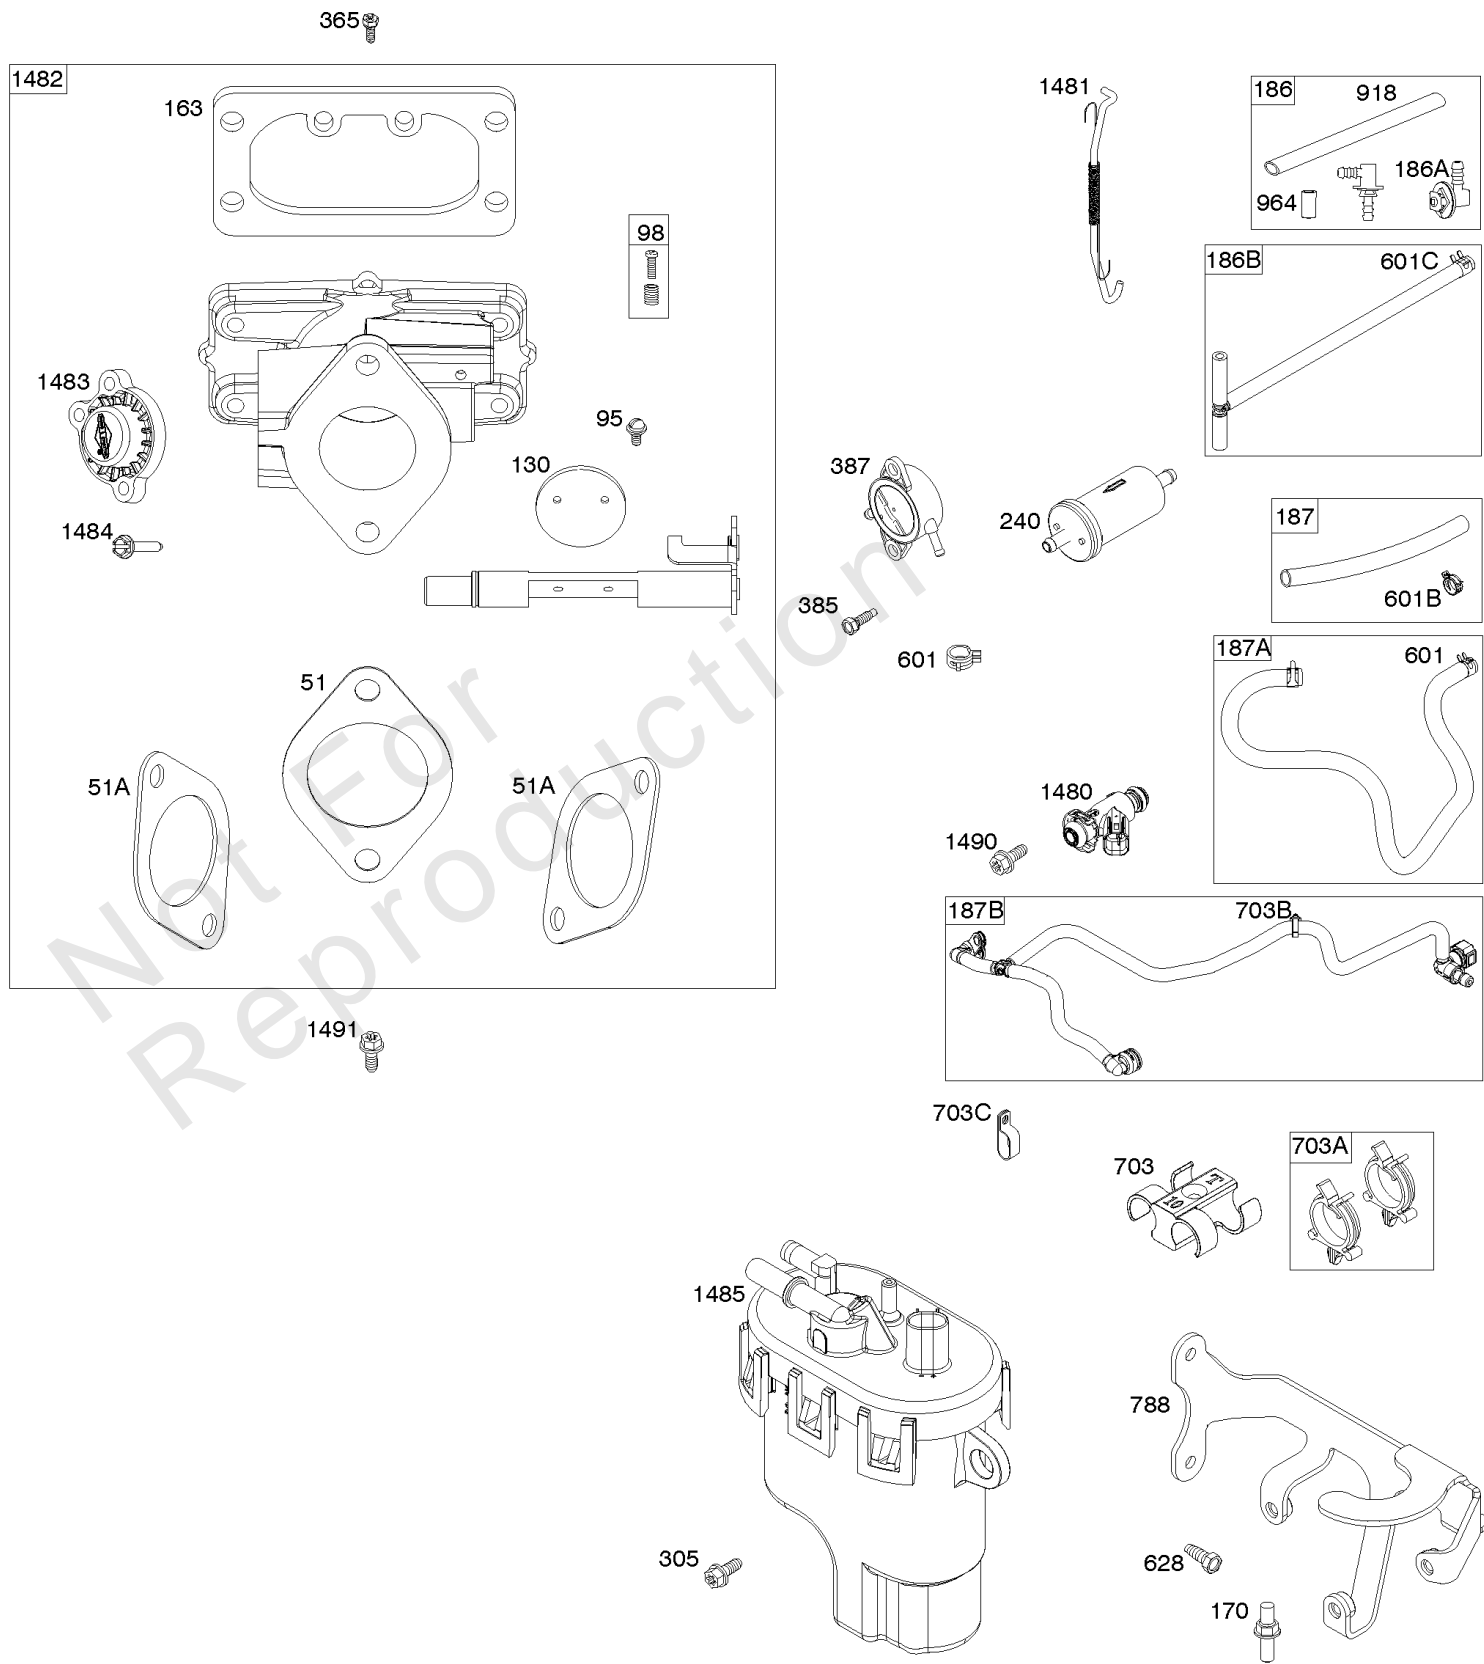

Throttle Body, Fuel Supply

REF NO	PART NO	QTY	DESCRIPTION
51	593849		GASKET, Intake
51A	593851		GASKET, Intake
95	593897		SCREW -(Throttle Valve)
98	593893		KIT, Idle Speed
130	796875		VALVE, Throttle
163	691001		GASKET, Air Cleaner
170	593903		STUD -(Crankcase Cover/Sump)
186	799158		CONNECTOR, Hose -(EVAP)
186A	845141		CONNECTOR, Hose -(EVAP)
186B	593880		CONNECTOR, Hose -(EVAP)
187	791766		LINE, Fuel -(15 Inches Long)(Cut to Required Length)
187A	593847		LINE, Fuel -(Formed Hose)
187B	593884		LINE, Fuel -(Formed Hose)
240	845125		FILTER, Fuel
305	691005		SCREW -(Blower Housing)
365	699816		SCREW -(Carburetor)
385	797409		SCREW -(Fuel Pump) (Fuel Pump Mounted To Blower Housing)
387	808656		PUMP, Fuel
601	691038		CLAMP, Hose -(Black)
601B	791850		CLAMP, Hose -(Green)
601C	593879		CLAMP, Hose -(Vent Tube) (Fuel Line)
628	691108		SCREW -(Fuel Pump Bracket)
703	593863		CLIP
703A	593846		CLIP -(Fuel Pump)
703B	593865		CLIP -(Fuel Line)
703C	594364		CLIP -(Fuel Line)
788	593864		BRACKET, Fuel Pump
918	799160		HOSE, Vacuum -(Length 9.4 Inches)
964	799159		CAP, Connector
1480	593852		INJECTOR, Fuel
1481	593853		LINK/SPRING ASSEMBLY
1482	593887		BODY, Throttle
1483	593895		COVER, Dust
1484	593896		SCREW -(Dust Cover)
1485	593890		MODULE, Fuel
1490	691127		SCREW -(Fuel Injector)