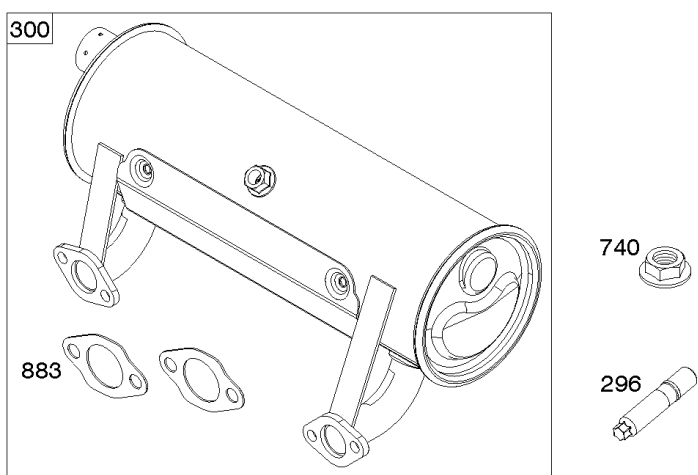

Blower Housing, Air Cleaner, Muffler

REF NO	PART NO	QTY	DESCRIPTION
163	691001		GASKET, Air Cleaner
186A	845141		CONNECTOR, Hose -(EVAP)
186B	593880		CONNECTOR, Hose -(EVAP)
296	591756		STUD -(Muffler)
300	593876		MUFFLER -(Right Outlet) -Used Before Code Date 21062800
300	593877		MUFFLER -(Left Outlet)
304	593622		HOUSING, Blower
305	691005		SCREW -(Blower Housing)
365	699816		SCREW -(Carburetor)
431	593630		ELBOW, Intake
445	841497		FILTER, A/C Cartridge
445A	821136		FILTER, A/C Cartridge
506	690297		SCREW -(Carburetor Cover)
536	593626		CLEANER, Air
563	698425		SCREW -(Debris Screen Guard)
582	593618		CLAMP, Air Cleaner
717	593619		BRACKET, Air Cleaner
717A	593620		BRACKET, Air Cleaner
740	690941		NUT -(Muffler Bracket) -Used Before Code Date 21062800
813	593624		CLAMP
813A	593625		CLAMP
879	593621		COVER, Carburetor/EFI
883	594365		GASKET, Exhaust -Used Before Code Date 21062800
918	799160		HOSE, Vacuum -(Length 9.4 Inches)
921	593629		COVER, Blower Housing
961	691108		SCREW -(Air Cleaner Bracket)
961A	593616		SCREW -(Air Cleaner Bracket)
961B	593617		SCREW -(Air Cleaner Bracket)
964	799159		CAP, Connector
968	593627		COVER, Air Cleaner
1315	593623		HOSE, Air Cleaner
1328	809907		CAP, A/C Rain
1337	593616		SCREW -(Air Cleaner Clamp)
1406	593628		VALVE, Debris
1425	845717		HOSE, Purge Line
1491A	593616		SCREW -(Throttle Body)