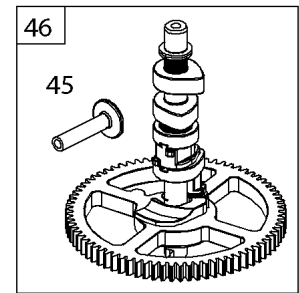

Cylinder Head, Rocker Arm Cover, Intake Manifold

REF NO	PART NO	QTY	DESCRIPTION
5	593838		HEAD, Cylinder -(Cylinder #1)
5A	593839		HEAD, Cylinder -(Cylinder #2)
7	593485		GASKET, Cylinder Head
13	592244		SCREW -(Cylinder Head)
33	593632		VALVE, Exhaust
34	793556		VALVE, Intake
35	694865		SPRING, Valve -(Intake)
36	694865		SPRING, Valve -(Exhaust)
42	499586		KEEPER, Valve
45	690977		TAPPET, Valve
50	593850		MANIFOLD, Intake
51	593849		GASKET, Intake
51A	593851		GASKET, Intake
54	699816		SCREW -(Intake Manifold)
163	691001		GASKET, Air Cleaner
192	690083		ADJUSTER, Rocker Arm
337	792015		PLUG, Spark
383	19576S		WRENCH, Spark Plug
798	697890		SCREW -(Rocker Arm)
868	690968		SEAL, Valve
883	594365		GASKET, Exhaust
914	593637		SCREW -(Rocker Cover)
918A	593641		HOSE, Vacuum -(2.9" Long)
961	691108		SCREW -(Air Cleaner Bracket)
964	799159		CAP, Connector
1022	690971		GASKET, Rocker Cover
1023	593854		COVER, Rocker -(Cylinder #1)
1023A	593855		COVER, Rocker -(Cylinder #2)
1026	690981		ROD, Push -(Steel)
1026A	690982		ROD, Push -(Aluminum)
1029	690972		ARM, Rocker
1029A	807323		ARM, Rocker
1100	791959		PIVOT, Rocker Arm
1491	699816		SCREW -(Throttle Body)

Cylinder, Crankshaft, Camshaft, Air Guides

REF NO	PART NO	QTY	DESCRIPTION
505	691029		NUT -(Governor Control Lever)
540	594325		PLATE, Baffle
562	690311		BOLT -(Governor Control Lever)
573	593607		PLATE, Back
584	594164		COVER, Breather Passage
618	594326		SCREW -(Baffle Plate)
718	690959		PIN, Locating
741	690980		GEAR, Timing
850	100106		SEALANT, Liquid
865	591667		COVER, Air Guide -(Valley)
1263	594166		REED, Breather
1264	594165		SCREW -(Breather Reed)
1319	794467		LABEL, Warning
1319A	797669		LABEL, Warning