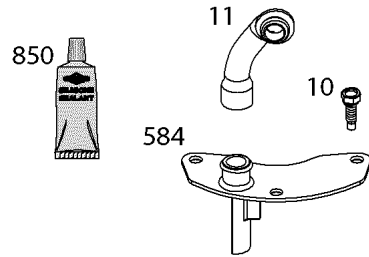

Cylinder, Crankshaft, Camshaft, Air Guides

REF NO	PART NO	QTY	DESCRIPTION
505	691029		NUT -(Governor Control Lever)
540	594325		PLATE, Baffle
562	690311		BOLT -(Governor Control Lever)
573	593607		PLATE, Back
584	594164		COVER, Breather Passage
618	594326		SCREW -(Baffle Plate)
718	690959		PIN, Locating
741	690980		GEAR, Timing
850	100106		SEALANT, Liquid
865	591667		COVER, Air Guide -(Valley)
1263	594166		REED, Breather
1264	594165		SCREW -(Breather Reed)
1319	794467		LABEL, Warning
1319A	797669		LABEL, Warning