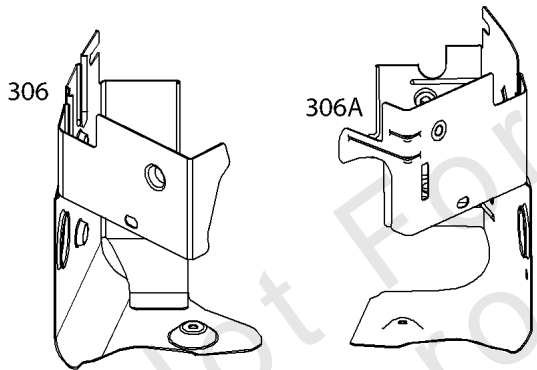

Cylinder Head, Rocker Arm Cover, Intake Manifold

REF NO	PART NO	QTY	DESCRIPTION
5	593838		HEAD, Cylinder -(Cylinder #1)
5A	593839		HEAD, Cylinder -(Cylinder #2)
7	593485		GASKET, Cylinder Head
13	592244		SCREW -(Cylinder Head)
33	593632		VALVE, Exhaust
34	793556		VALVE, Intake
35	694865		SPRING, Valve -(Intake)
36	694865		SPRING, Valve -(Exhaust)
42	499586		KEEPER, Valve
45	690977		TAPPET, Valve
50	593850		MANIFOLD, Intake
51	593849		GASKET, Intake
51A	593851		GASKET, Intake
54	699816		SCREW -(Intake Manifold)
163	691001		GASKET, Air Cleaner
192	690083		ADJUSTER, Rocker Arm
337	792015		PLUG, Spark
383	19576S		WRENCH, Spark Plug
798	697890		SCREW -(Rocker Arm)
868	690968		SEAL, Valve
883	594365		GASKET, Exhaust
914	593637		SCREW -(Rocker Cover)
918A	593641		HOSE, Vacuum -(2.9" Long)
961	691108		SCREW -(Air Cleaner Bracket)
964	799159		CAP, Connector
1022	690971		GASKET, Rocker Cover
1023	593854		COVER, Rocker -(Cylinder #1)
1023A	593855		COVER, Rocker -(Cylinder #2)
1026	690981		ROD, Push -(Steel)
1026A	690982		ROD, Push -(Aluminum)
1029	690972		ARM, Rocker
1029A	807323		ARM, Rocker
1100	791959		PIVOT, Rocker Arm
1491	699816		SCREW -(Throttle Body)