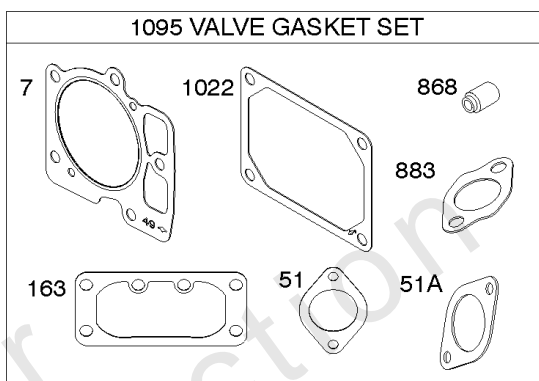

Cylinder Head, Rocker Arm Cover, Intake Manifold

REF NO	PART NO	QTY	DESCRIPTION
5	593838		HEAD, Cylinder -(Cylinder #1)
5A	593839		HEAD, Cylinder -(Cylinder #2)
7	593485		GASKET, Cylinder Head
13	592244		SCREW -(Cylinder Head)
33	593632		VALVE, Exhaust
34	793556		VALVE, Intake
35	694865		SPRING, Valve -(Intake)
36	694865		SPRING, Valve -(Exhaust)
42	499586		KEEPER, Valve
45	690977		TAPPET, Valve
50	593850		MANIFOLD, Intake
51	593849		GASKET, Intake
51A	593851		GASKET, Intake
54	699816		SCREW -(Intake Manifold)
163	691001		GASKET, Air Cleaner
192	690083		ADJUSTER, Rocker Arm
337	792015		PLUG, Spark
383	19576S		WRENCH, Spark Plug
798	697890		SCREW -(Rocker Arm)
868	690968		SEAL, Valve
883	594365		GASKET, Exhaust
914	593637		SCREW -(Rocker Cover)
918A	593641		HOSE, Vacuum -(2.9" Long)
961	691108		SCREW -(Air Cleaner Bracket)
964	799159		CAP, Connector
1022	690971		GASKET, Rocker Cover
1023	593854		COVER, Rocker -(Cylinder #1)
1023A	593855		COVER, Rocker -(Cylinder #2)
1026	690981		ROD, Push -(Steel)
1026A	690982		ROD, Push -(Aluminum)
1029	690972		ARM, Rocker
1029A	807323		ARM, Rocker
1100	791959		PIVOT, Rocker Arm
1491	699816		SCREW -(Throttle Body)

Cylinder, Crankshaft, Camshaft, Air Guides

REF NO	PART NO	QTY	DESCRIPTION
505	691029		NUT -(Governor Control Lever)
540	594325		PLATE, Baffle
562	690311		BOLT -(Governor Control Lever)
573	593607		PLATE, Back
584	594164		COVER, Breather Passage
618	594326		SCREW -(Baffle Plate)
718	690959		PIN, Locating
741	690980		GEAR, Timing
850	100106		SEALANT, Liquid
865	591667		COVER, Air Guide -(Valley)
1263	594166		REED, Breather
1264	594165		SCREW -(Breather Reed)
1319	794467		LABEL, Warning
1319A	797669		LABEL, Warning