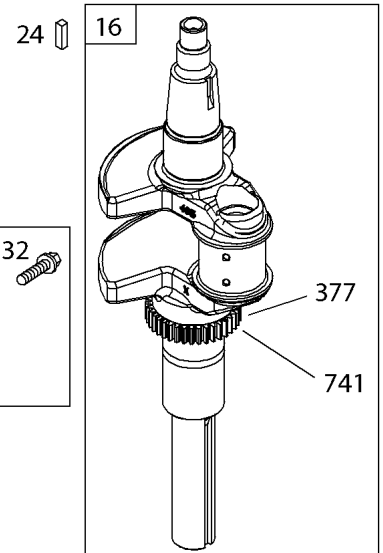

Cylinder Head, Rocker Arm Cover, Intake Manifold

REF NO	PART NO	QTY	DESCRIPTION
5	593838		HEAD, Cylinder -(Cylinder #1)
5A	593839		HEAD, Cylinder -(Cylinder #2)
7	593485		GASKET, Cylinder Head
13	592244		SCREW -(Cylinder Head)
33	593632		VALVE, Exhaust
34	793556		VALVE, Intake
35	694865		SPRING, Valve -(Intake)
36	694865		SPRING, Valve -(Exhaust)
42	499586		KEEPER, Valve
45	690977		TAPPET, Valve
50	593850		MANIFOLD, Intake
51	593849		GASKET, Intake
51A	593851		GASKET, Intake
54	699816		SCREW -(Intake Manifold)
163	691001		GASKET, Air Cleaner
192	690083		ADJUSTER, Rocker Arm
337	792015		PLUG, Spark
383	19576S		WRENCH, Spark Plug
798	697890		SCREW -(Rocker Arm)
868	690968		SEAL, Valve
883	594365		GASKET, Exhaust
914	593637		SCREW -(Rocker Cover)
918A	593641		HOSE, Vacuum -(2.9" Long)
961	691108		SCREW -(Air Cleaner Bracket)
964	799159		CAP, Connector
1022	690971		GASKET, Rocker Cover
1023	593854		COVER, Rocker -(Cylinder #1)
1023A	593855		COVER, Rocker -(Cylinder #2)
1026	690981		ROD, Push -(Steel)
1026A	690982		ROD, Push -(Aluminum)
1029	690972		ARM, Rocker
1029A	807323		ARM, Rocker
1100	791959		PIVOT, Rocker Arm
1491	699816		SCREW -(Throttle Body)

Cylinder, Crankshaft, Camshaft, Air Guides

REF NO	PART NO	QTY	DESCRIPTION
505	691029		NUT -(Governor Control Lever)
540	594325		PLATE, Baffle
562	690311		BOLT -(Governor Control Lever)
573	593607		PLATE, Back
584	594164		COVER, Breather Passage
618	594326		SCREW -(Baffle Plate)
718	690959		PIN, Locating
741	690980		GEAR, Timing
850	100106		SEALANT, Liquid
865	591667		COVER, Air Guide -(Valley)
1263	594166		REED, Breather
1264	594165		SCREW -(Breather Reed)
1319	794467		LABEL, Warning
1319A	797669		LABEL, Warning