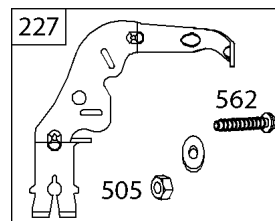

Cylinder Head, Rocker Arm Cover, Intake Manifold

REF NO	PART NO	QTY	DESCRIPTION
5	593838		HEAD, Cylinder -(Cylinder #1)
5A	593839		HEAD, Cylinder -(Cylinder #2)
7	593485		GASKET, Cylinder Head
13	592244		SCREW -(Cylinder Head)
33	593632		VALVE, Exhaust
34	793556		VALVE, Intake
35	694865		SPRING, Valve -(Intake)
36	694865		SPRING, Valve -(Exhaust)
42	499586		KEEPER, Valve
45	690977		TAPPET, Valve
50	593850		MANIFOLD, Intake
51	593849		GASKET, Intake
51A	593851		GASKET, Intake
54	699816		SCREW -(Intake Manifold)
163	691001		GASKET, Air Cleaner
192	690083		ADJUSTER, Rocker Arm
337	792015		PLUG, Spark
383	19576S		WRENCH, Spark Plug
798	697890		SCREW -(Rocker Arm)
868	690968		SEAL, Valve
883	594365		GASKET, Exhaust
914	593637		SCREW -(Rocker Cover)
918A	593641		HOSE, Vacuum -(2.9" Long)
961	691108		SCREW -(Air Cleaner Bracket)
964	799159		CAP, Connector
1022	690971		GASKET, Rocker Cover
1023	593854		COVER, Rocker -(Cylinder #1)
1023A	593855		COVER, Rocker -(Cylinder #2)
1026	690981		ROD, Push -(Steel)
1026A	690982		ROD, Push -(Aluminum)
1029	690972		ARM, Rocker
1029A	807323		ARM, Rocker
1100	791959		PIVOT, Rocker Arm
1491	699816		SCREW -(Throttle Body)

Cylinder, Crankshaft, Camshaft, Air Guides

REF NO	PART NO	QTY	DESCRIPTION
505	691029		NUT -(Governor Control Lever)
540	594325		PLATE, Baffle
562	690311		BOLT -(Governor Control Lever)
573	593607		PLATE, Back
584	594164		COVER, Breather Passage
618	594326		SCREW -(Baffle Plate)
718	690959		PIN, Locating
741	690980		GEAR, Timing
850	100106		SEALANT, Liquid
865	591667		COVER, Air Guide -(Valley)
1263	594166		REED, Breather
1264	594165		SCREW -(Breather Reed)
1319	794467		LABEL, Warning
1319A	797669		LABEL, Warning