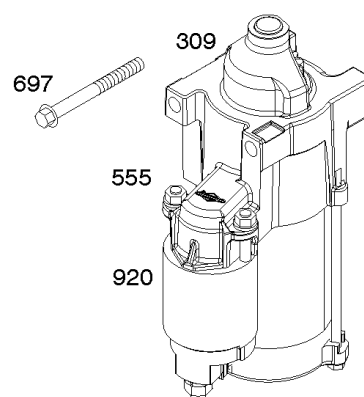

No For
Reproduction

Flywheel, Alternator, Starter

REF NO	PART NO	QTY	DESCRIPTION
23	593840		FLYWHEEL
75	691056		WASHER -(Flywheel)
188	691108		SCREW -(Control Bracket)
209	593911		SPRING, Governor -(Green/White)
211	593724		SPRING, Governed Idle -(Black)
222	798916		BRACKET, Control
265	691024		CLAMP, Casing
267	792629		SCREW -(Casing Clamp)
309	593486		MOTOR, Starter
332	691059		NUT -(Flywheel)
333	593856		ARMATURE, Magneto
334	593848		SCREW -(Magneto Armature)
363	19621		PULLER, Flywheel
474	592830		ALTERNATOR -(10-16 Amp Regulated)
501	593490		REGULATOR
526	691108		SCREW -(Regulator)
555	593489		SCREW -(Starter Solenoid)
563	698425		SCREW -(Debris Screen Guard)
563A	799360		SCREW -(Debris Screen Guard)
697	593487		SCREW -(Starter Motor) (Drive Cap)
703	593863		CLIP
703A	593846		CLIP -(Fuel Pump)
853	593907		ADAPTER, Wire
920	593488		SOLENOID, Starter
949	593636		GUARD, Debris Screen
949A	593206		GUARD, Debris Screen
1005	593640		FAN, Flywheel
1070	593638		SCREW -(Flywheel Fan)
1119	691183		SCREW -(Alternator)
1336	841015		SHIELD, Wire Protective
1481	593853		LINK/SPRING ASSEMBLY