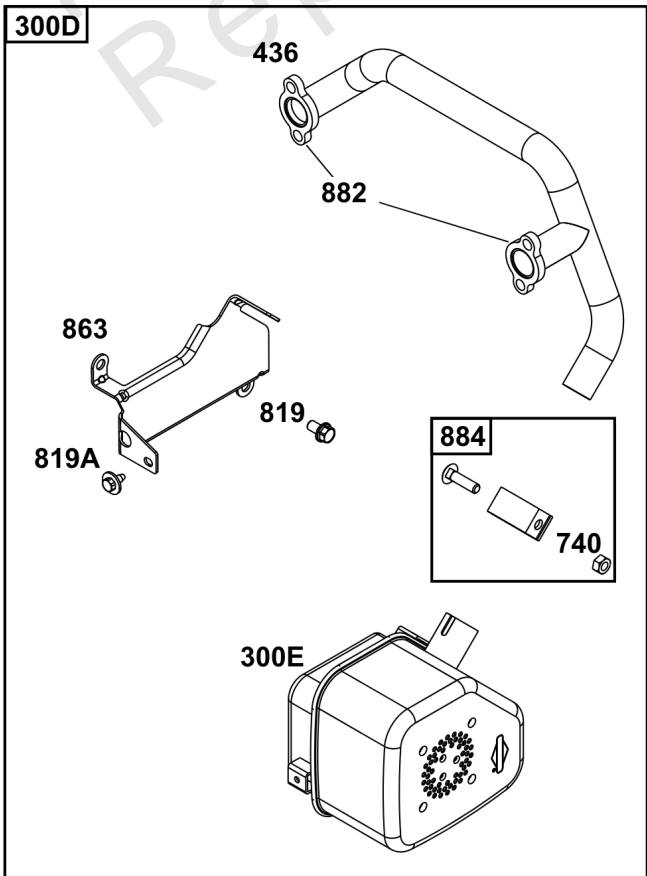

Starter Motor Side Outlet Mufflers

REF NO	PART NO	QTY	DESCRIPTION
300	690931	1	MUFFLER -(Super Lo-Tone) (Horizontal: 3054, 3564)
300A	690906	1	MUFFLER -(Super Lo-Tone) (Horizontal: 3054, 3564)
300B	808705	1	MUFFLER -(5" Round) (Horizontal: 3854, 3864)
300C	845873	1	MUFFLER -(5" Round, Stainless Steel) (Horizontal: 3854, 3864)
300D	995005	1	MUFFLER ASSY -(Lo-Tone) (Horizontal: 3054, 3564)
300E	692099	1	MUFFLER -(Lo Mount)
436	691499	1	MANIFOLD, Exhaust -(Cylinder 1) (Side Outlet)
740	793859	1	NUT
819	692056	2	SCREW -(Muffler Bracket) (M8x1.25)
819A	691514	2	SCREW -(Muffler Bracket) (M6 X 1.0)
837	808085	2	SPACER, Muffler -(Includes 2)
863	690756	1	BRACKET, Muffler -(Cylinder 1) (Side Outlet)
882	692074	2	FLANGE, Exhaust
882A	806965	2	FLANGE, Exhaust
883	806425	2	GASKET, Exhaust
884	690898	1	CLAMP, Muffler