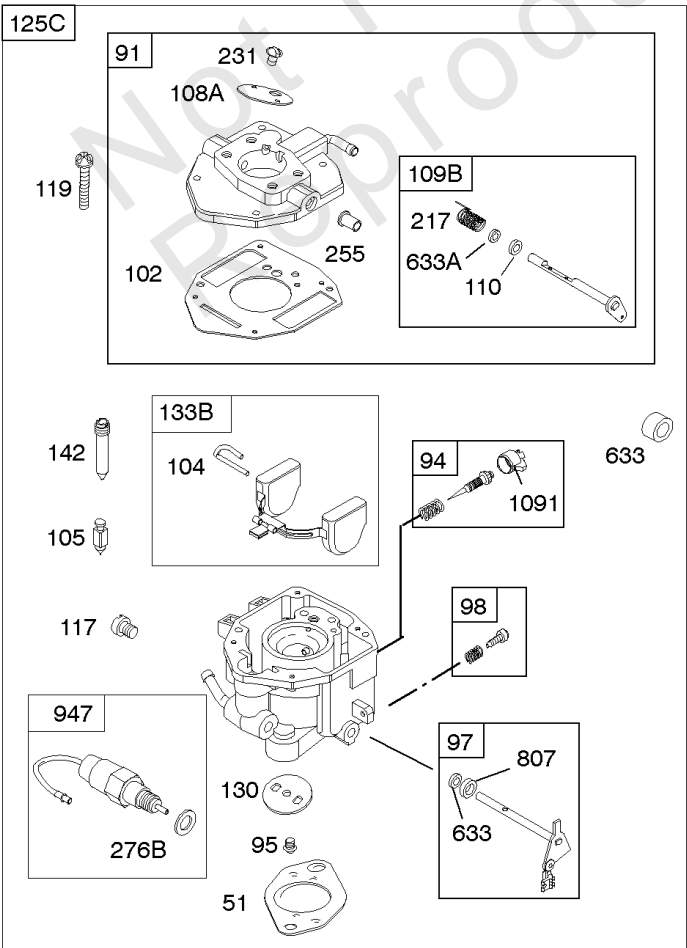

Carburetor

REF NO	PART NO	QTY	DESCRIPTION
11	691556		TUBE, Breather
51	691694		GASKET, Intake
91	809208		BODY, Upper Carburetor
94	844987		KIT, Idle Mixture
95	690718		SCREW -(Throttle Valve)
97	809007		KIT, Throttle Shaft
98	808177		KIT, Idle Speed
102	692077		GASKET, Carburetor Body
104	690723		PIN, Float Hinge
105	805620		VALVE, Float Needle -(Gravity Feed)
108A	844989		VALVE, Choke
109	808398		KIT, Choke Shaft
109B	809096		SHAFT-CHOKE
110	806861		WASHER -(Choke Shaft) (Plastic)
117	690881		JET, Main -(Standard) (Standard)
118	844990		JET, Main -(High Altitude) (5000 Feet)
118A	809442		JET, Main -(High Altitude) (9000 Feet and Above)
119	842761		SCREW -(Upper Carburetor Body to Lower Carburetor Body) (M4x16mm)
119	690720		SCREW -(Upper Carburetor Body to Lower Carburetor Body) (M4x18mm)
130	690726		VALVE, Throttle
133A	844546		FLOAT, Carburetor
142	690725		NOZZLE, Carburetor
163C	844931		GASKET, Air Cleaner
217	806862		SPRING, Choke Return
231	690718		SCREW -(Choke Valve)
255	690721		BUSHING, Choke Shaft
276B	806137		WASHER, Sealing -(Fuel Solenoid)
365	690711		SCREW -(Carburetor/Throttle Body) (M8x38mm)
365A	690866		SCREW -(Carburetor/Throttle Body) (M6 x 98mm)
445A	845090		FILTER, A/C Cartridge
467	691985		KNOB, Air Cleaner Cover -Used Before Code Date 10040100
467	846431		KNOB, Air Cleaner Cover -Used After Code Date 10033100
536	845198		CLEANER-AIR
601	791850		CLAMP, Hose
601A	691038		CLAMP, Hose -(Black)
633	806131		SEAL, Choke/Throttle Shaft -(Throttle Shaft)
633A	690722		SEAL, Choke/Throttle Shaft -(Choke Shaft)
643C	845087		RETAINER, Air Filter
807	805557		SPACER -(Throttle)