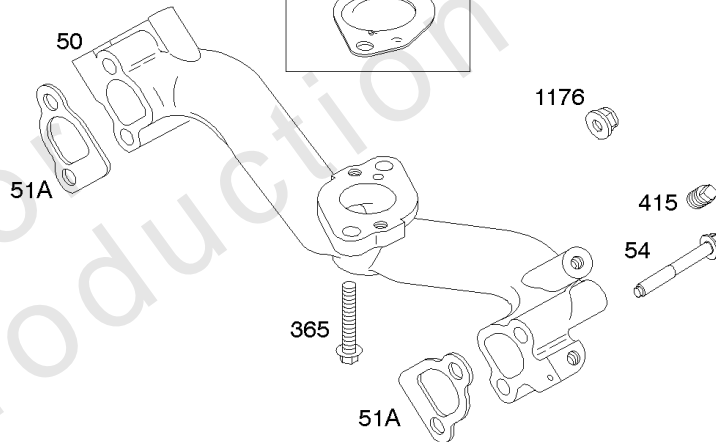

Intake Manifold

REF NO	PART NO	QTY	DESCRIPTION
50	690754		MANIFOLD, Intake
51	691694		GASKET, Intake
51A	692035		GASKET, Intake
54	846604		SCREW -(Intake Manifold) (TEMP/MAP Sensor) (Intake Manifold)
122	690691		SPACER, Carburetor
365	690711		SCREW -(Carburetor/Throttle Body) (M8x38mm)
415	794903		PLUG -(1/8"-27 NPTF - EXTERNAL SQ)
480	806660		SCREW -(Tube Clamp) (M8x18mm)
601E	593879		CLAMP, Hose
1176	842067		NUT -(Exhaust Manifold)

Not For Reproduction