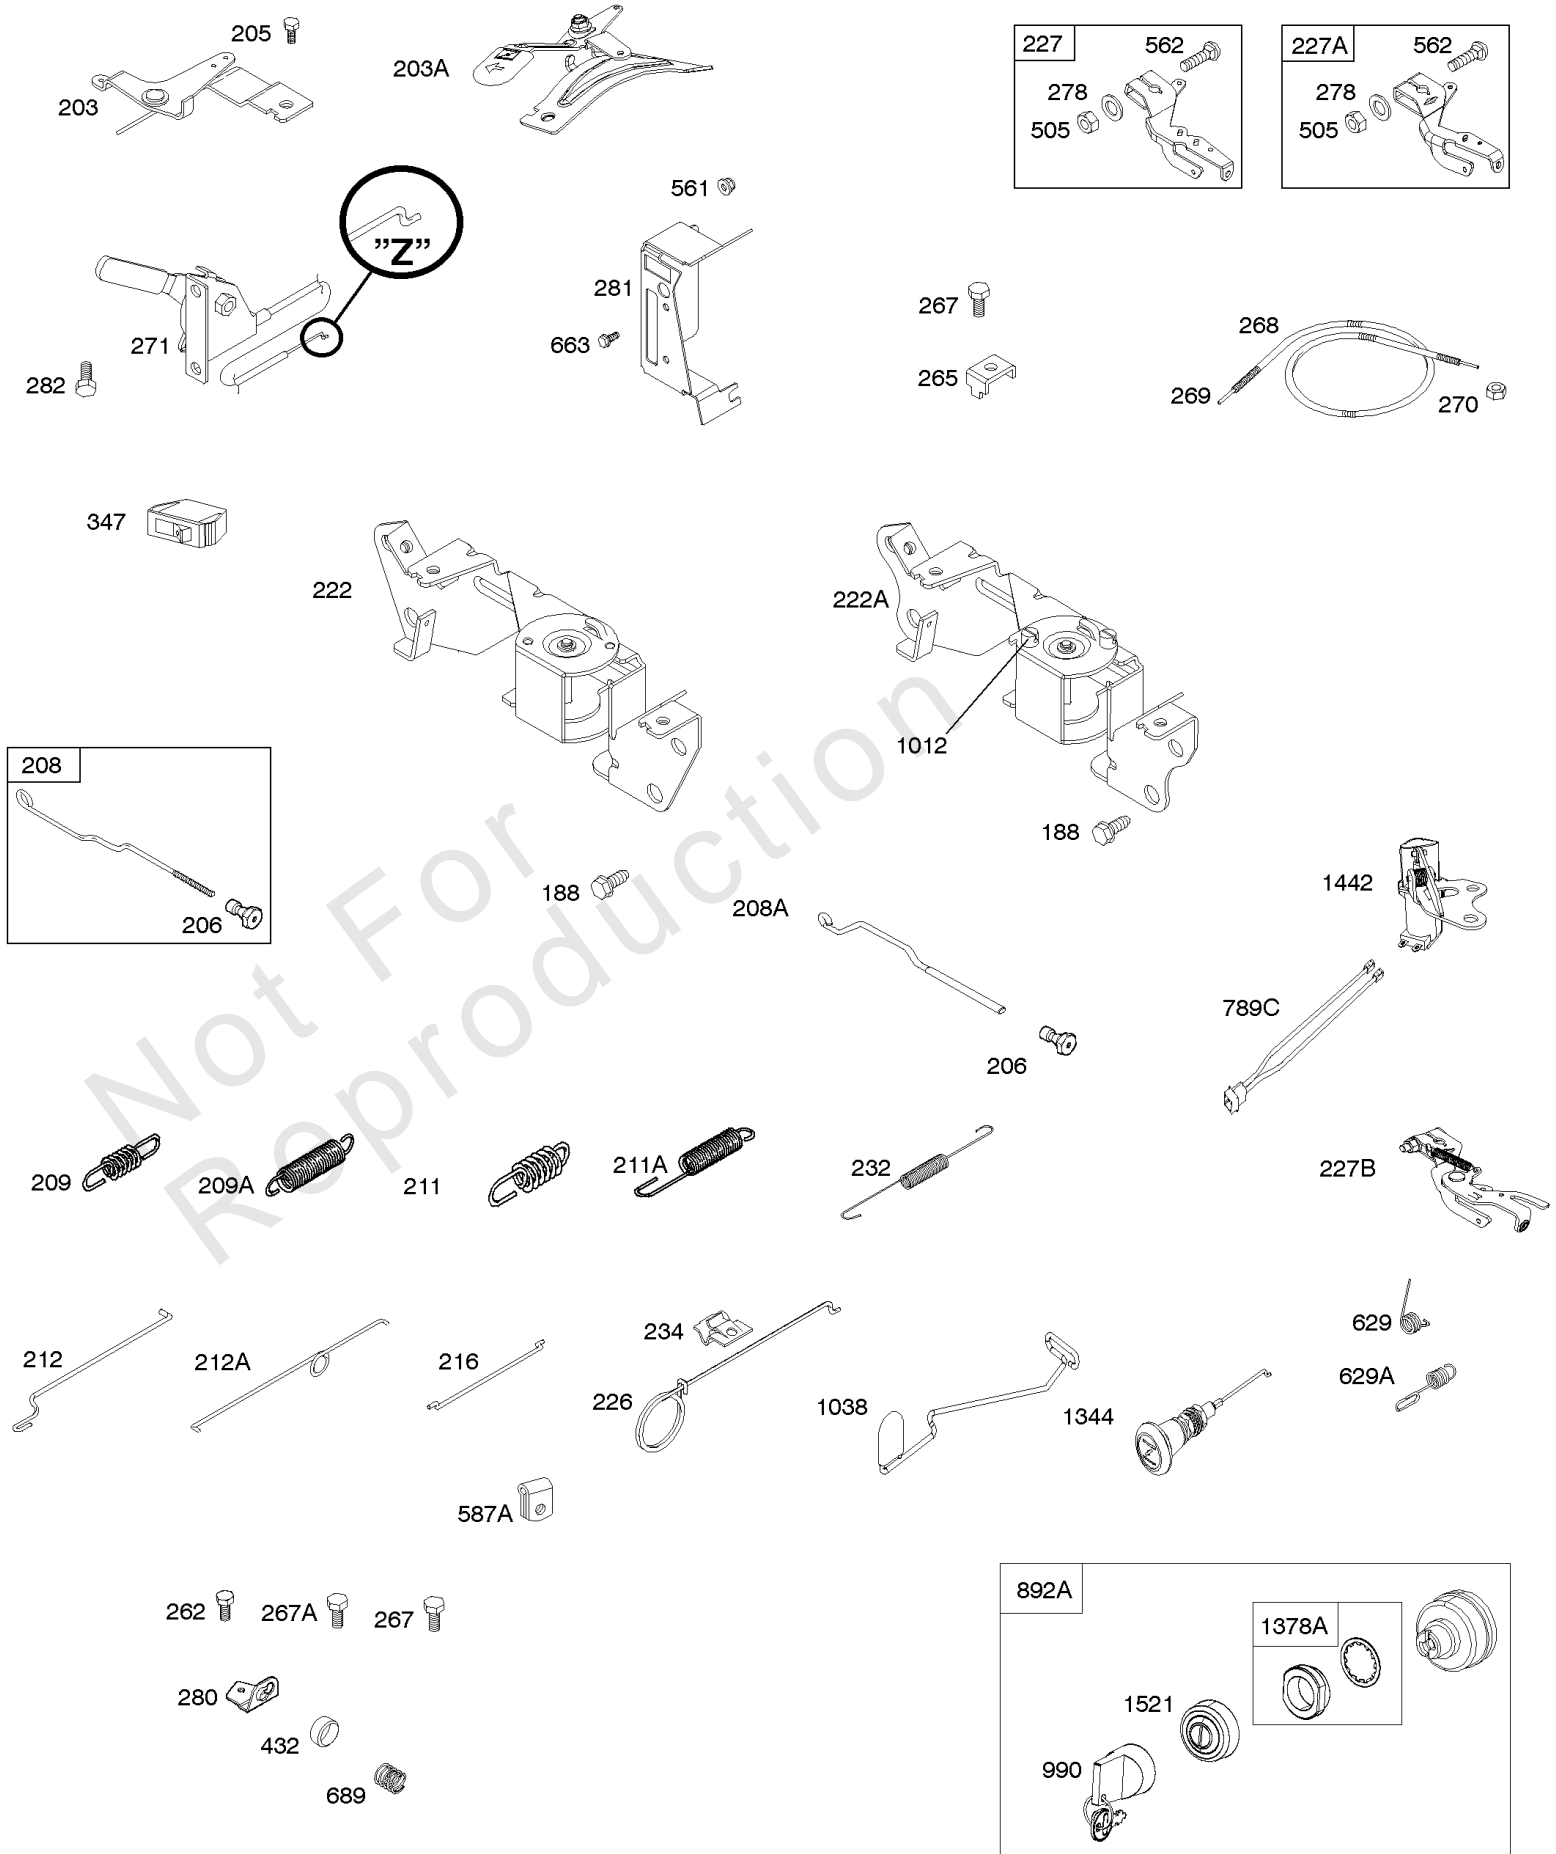

Governor Spring, Controls

REF NO	PART NO	QTY	DESCRIPTION
188	845964		SCREW -(Control Bracket) (M8x10mm)
188	692056		SCREW -(Control Bracket) (M8x14mm)
203	690923		CRANK, Bell
205	692083		SCREW -(Bell Crank)
206	691244		NUT, Governor Adjusting
208	808453		ROD, Governor Control
209	692070		SPRING, Governor -(Red)
211	692069		SPRING, Governed Idle -(Red)
212	847015		LINK, Throttle
216	690705		LINK, Choke
222	845305		BRACKET, Control
226	692075		ROD, Choke
227	690236		LEVER, Governor Control
232	692073		SPRING, Governor Link
234	691723		CLIP, Control Rod
262	692083		SCREW -(Rod Bracket)
265	691024		CLAMP, Casing
267	841552		SCREW -(Casing Clamp) (M5x20mm)
267A	692083		SCREW -(Casing Clamp) (M5x20mm)
268	691025		CASING, Control Wire -(Cut To Required Length)
269	691026		WIRE, Control -(Cut To Required Length)
270	691027		NUT -(Control Wire Casing)
271	692541		LEVER, Control -(Cable Wire With Z Formed End)
278	842122		WASHER -(Governor Control Lever)
280	691526		BRACKET, Fixed Speed
281	690742		PANEL, Control
282	692083		SCREW -(Control Lever)
347	795333		SWITCH, Rocker
432	691509		CAP, Spring
505	690238		NUT -(Governor Lever)
561	690713		NUT -(Control Lever)
562	690239		BOLT -(Governor Control Lever)
587A	807116		CLAMP, Tube
629	807004		SPRING, Throttle Return -(Throttle Return)
663	692083		SCREW -(Control Panel)
689	691272		SPRING, Friction
990	691959		SET, Key
1012	690592		RETAINER, Link