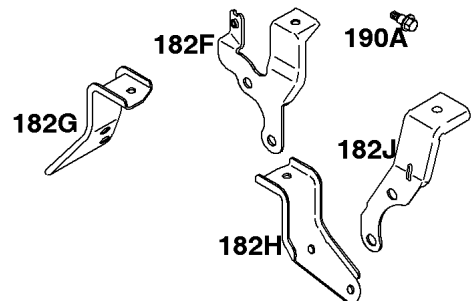

674

674A

1054