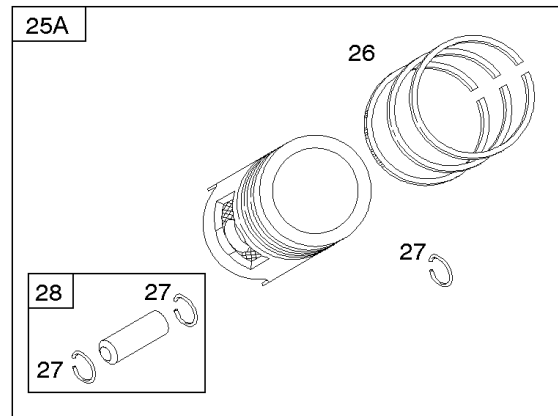

1036 EMISSIONS LABEL

1330 REPAIR MANUAL

1319 WARNING LABEL

WARNING

- Read and follow Operating Instructions before running engine.
- Gasoline is flammable. Allow engine to cool at least 2 minutes before refueling.
- Engines emit carbon monoxide, **DO NOT** run in enclosed area.
- Muffler area temperature may exceed 150°F. Do not touch hot parts.

REQUIRED when replacing parts with warning labels affixed.