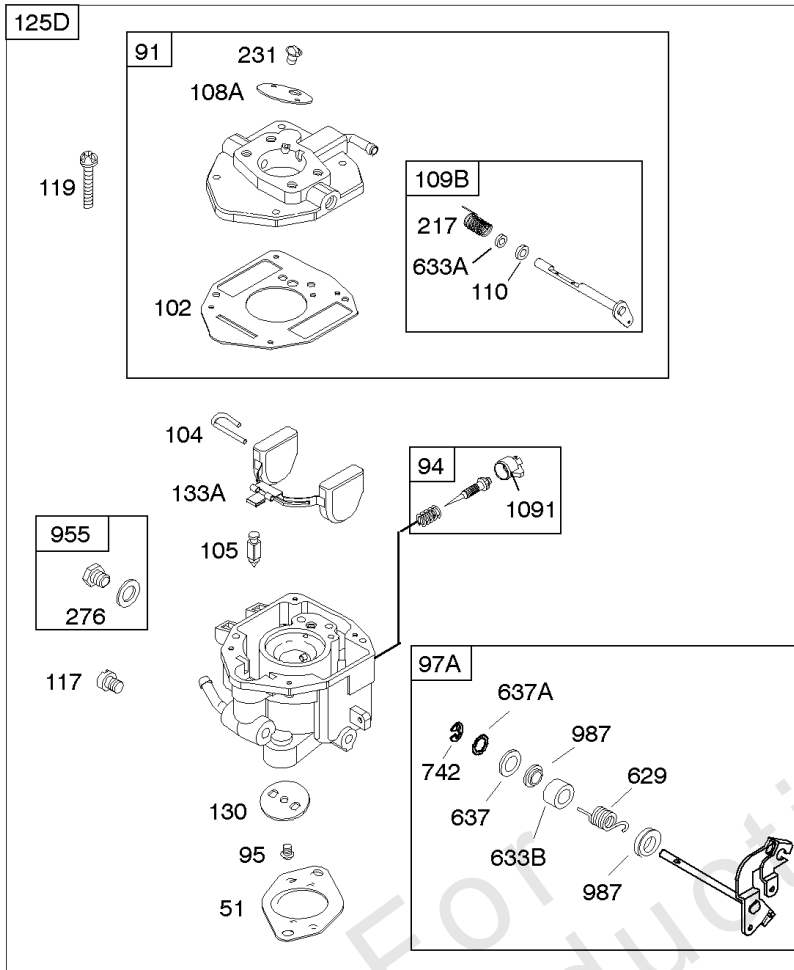

REQUIRED when replacing parts with warning labels affixed.

Camshaft, Crankshaft, Cylinder, Piston/Rings/Connecting Rod

REF NO	PART NO	QTY	DESCRIPTION
601A	691038		CLAMP, Hose -(Black)
718	806469		PIN, Locating -(Cylinder)
741	846085		GEAR, Timing
1025	690689		SPOOL, Governor
1036	-----		Label-Emissions -(Available From A Briggs & Stratton Authorized Dealer)
1133	690342		SCREW -(Crankshaft)
1319	794467		LABEL, Warning
1330	272144		MANUAL, Repair

Not For Reproduction

Carburetor

REF NO	PART NO	QTY	DESCRIPTION
51	691694		GASKET, Intake
91	809208		BODY, Upper Carburetor
94	844987		KIT, Idle Mixture
95	690718		SCREW -(Throttle Valve)
97	809007		KIT, Throttle Shaft
98	808177		KIT, Idle Speed
98A	808981		KIT, Idle Speed
102	692077		GASKET, Carburetor Body
104	690723		PIN, Float Hinge
105	805620		VALVE, Float Needle -(Gravity Feed)
108A	844989		VALVE, Choke
109B	809096		SHAFT-CHOKE
110	806861		WASHER -(Choke Shaft) (Plastic)
117	690881		JET, Main -(Standard) (Standard)
118	844990		JET, Main -(High Altitude) (5000 Feet)
118A	809442		JET, Main -(High Altitude) (9000 Feet and Above)
119	690720		SCREW -(Upper Carburetor Body to Lower Carburetor Body) (M4x18mm)
119	842761		SCREW -(Upper Carburetor Body to Lower Carburetor Body) (M4x16mm)
122A	846960		SPACER, Carburetor
127	847028		PLUG, Welch
130	690726		VALVE, Throttle
133A	844546		FLOAT, Carburetor
142	690725		NOZZLE, Carburetor
217	806862		SPRING, Choke Return
231	690718		SCREW -(Choke Valve)
255	690721		BUSHING, Choke Shaft
276	690724		WASHER, Sealing
365	690711		SCREW -(Carburetor/Throttle Body) (M8x38mm)
365A	690866		SCREW -(Carburetor/Throttle Body) (M6 x 98mm)
601	791850		CLAMP, Hose
601A	691038		CLAMP, Hose -(Black)
633	806131		SEAL, Choke/Throttle Shaft -(Throttle Shaft)
633A	690722		SEAL, Choke/Throttle Shaft -(Choke Shaft)
807	805557		SPACER -(Throttle)
947	692094		SOLENOID, Fuel
955	807723		PLUG, Carburetor
1091	691516		CAP, Limiter