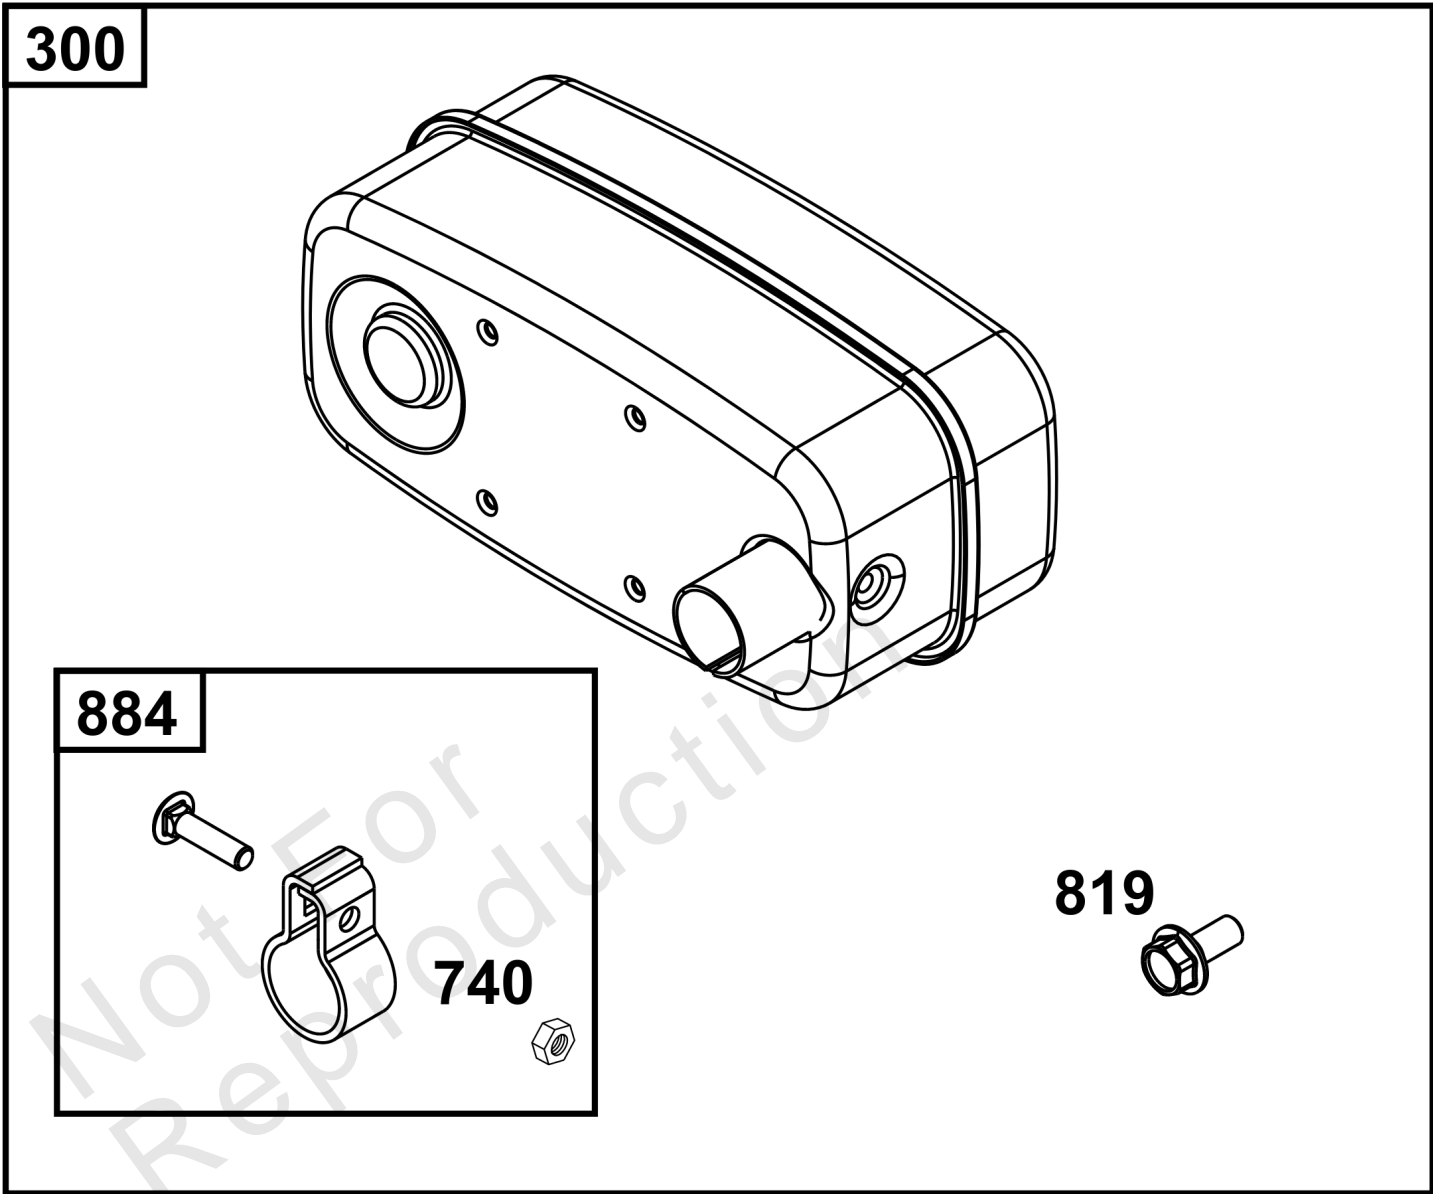

Mufflers

REF NO	PART NO	QTY	DESCRIPTION
300	995018	1	MUFFLER -(Inlet I.D. 1.14" (28.9mm))
740	793859	1	NUT
819	807084	4	SCREW
884	691956	1	CLAMP, Muffler

Not For Reproduction