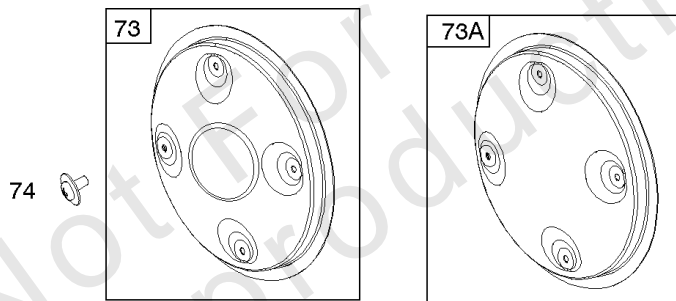

Flywheel, Rotating Screens

REF NO	PART NO	QTY	DESCRIPTION
23A	841908		FLYWHEEL -(Without Ring Gear)
65	690341		SCREW -(Rewind Starter) (Rewind Starter)
73	841662		SCREEN, Rotating
73A	841440		SCREEN, Rotating
73C	494439		SCREEN, Rotating
74	841441		SCREW -(Rotating Screen) (M5x14mm)
74A	691647		SCREW -(Rotating Screen)
332	690887		NUT -(Flywheel)
363	19203		PULLER, Flywheel
455	841794		CUP, Flywheel
668	691500		SPACER -(Rotating Screen)
668A	691215		SPACER -(Rotating Screen)
718A	690740		PIN, Locating -(28MM)
718B	841581		PIN, Locating -(32MM)
849	691088		SCREW -(Stub Shaft)
1047	841580		SHAFT, Stub