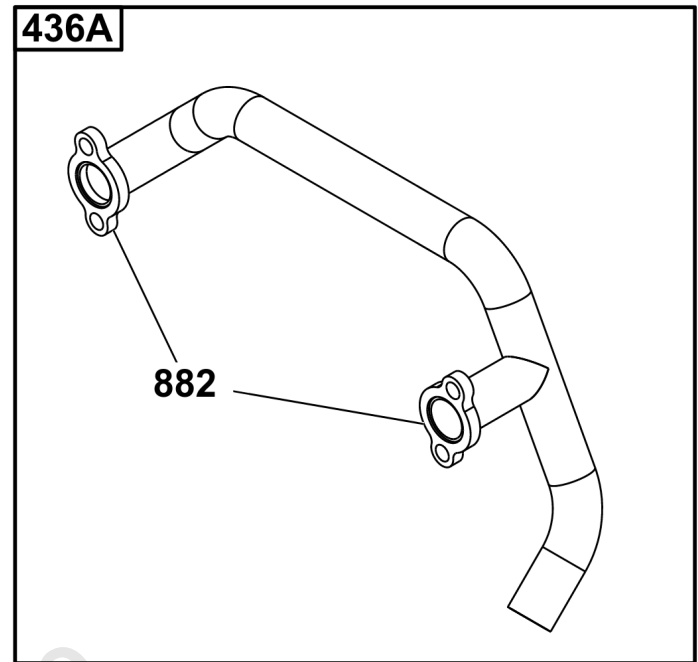

Starter Motor Side Outlet Manifolds

REF NO	PART NO	QTY	DESCRIPTION
436	691502	1	MANIFOLD, Exhaust -(Horizontal: 3054, 3564)
436A	691499	1	MANIFOLD, Exhaust -(Horizontal: 3054, 3564)
436B	808909	1	MANIFOLD, Exhaust -(Horizontal: 3854, 3864) (Vertical: 3867)
882	692074	2	FLANGE, Exhaust

Not For Reproduction