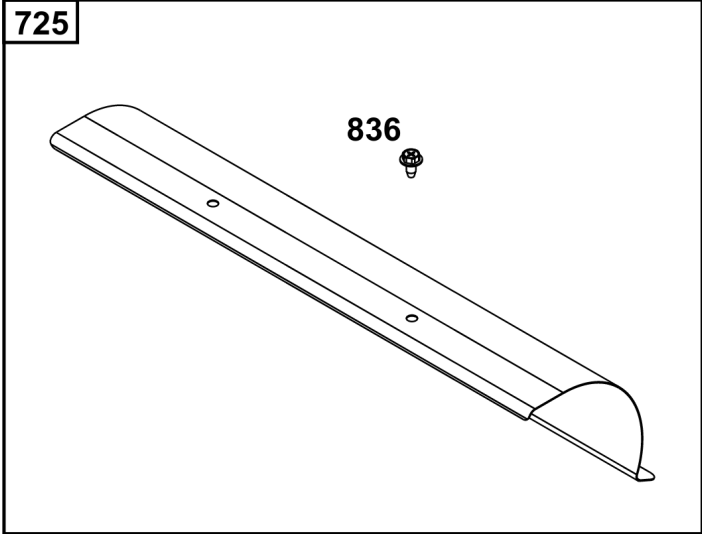

Not For
Reproduction

Muffler Guards and Shields

REF NO	PART NO	QTY	DESCRIPTION
725	846568	1	SHIELD, Heat -(For 5" Round Mufflers) (Horizontal: 3854, 3864)
832	691571	1	GUARD, Muffler -(Assembly for 690906 & 691562) (Horizontal: 3054, 3564)
836	692067	4	SCREW

Not For Reproduction