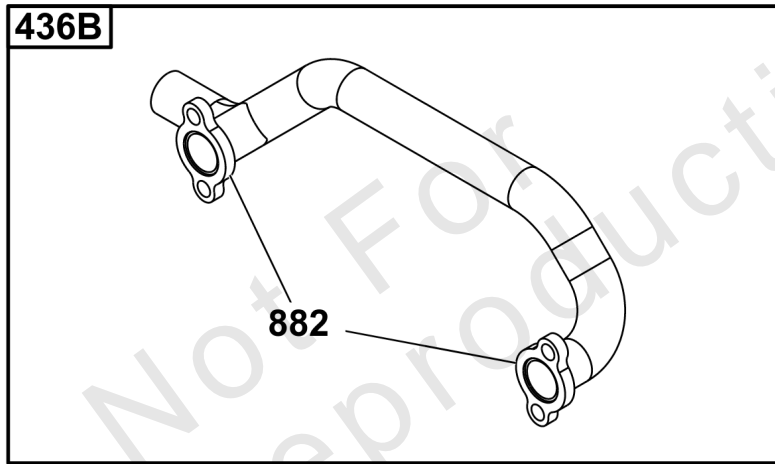

Oil Filter Side Outlet Manifolds

REF NO	PART NO	QTY	DESCRIPTION
436	805609	1	MANIFOLD, Exhaust -(Vertical: 3567)
436A	692061	1	MANIFOLD, Exhaust -(Horizontal: 3054, 3564)
436B	691501	1	MANIFOLD, Exhaust -(Horizontal: 3054, 3564)
436C	808908	1	MANIFOLD, Exhaust -(Horizontal: 3854, 3864)
436D	808916	1	MANIFOLD, Exhaust -(Horizontal: 3854, 3864) (Vertical: 3867)
437	691902	4	SCREW -(Exhaust Manifold)
882	692074	2	FLANGE, Exhaust
883	691613	2	GASKET, Exhaust

Not For Reproduction