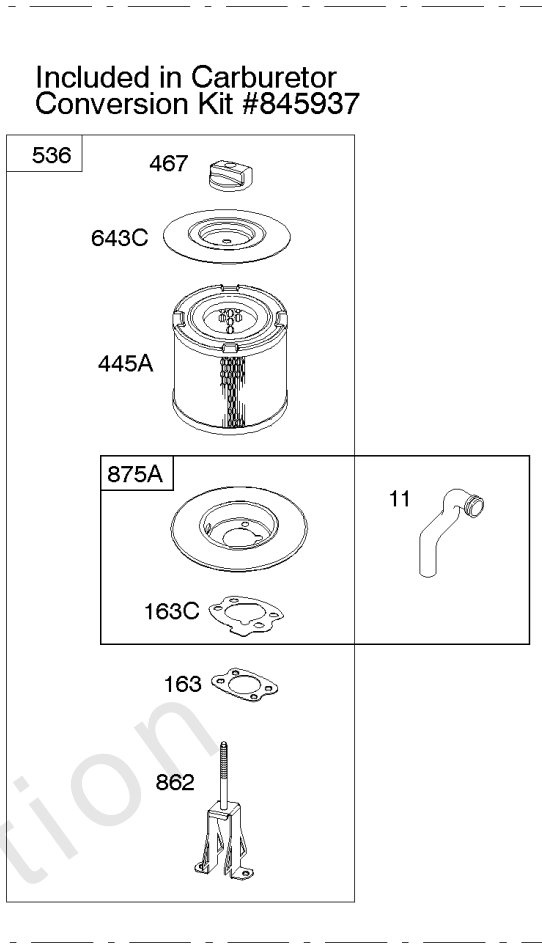

Carburetor

REF NO	PART NO	QTY	DESCRIPTION
833A	691593		SCREW -(Air Cleaner Mounting Strap/Stud)
862	845089		STRAP/STUD, Air Cleaner Mounting
875A	845088		BASE, Air Cleaner -(Metal)
947	692094		SOLENOID, Fuel
1091	691516		CAP, Limiter

Not For Reproduction