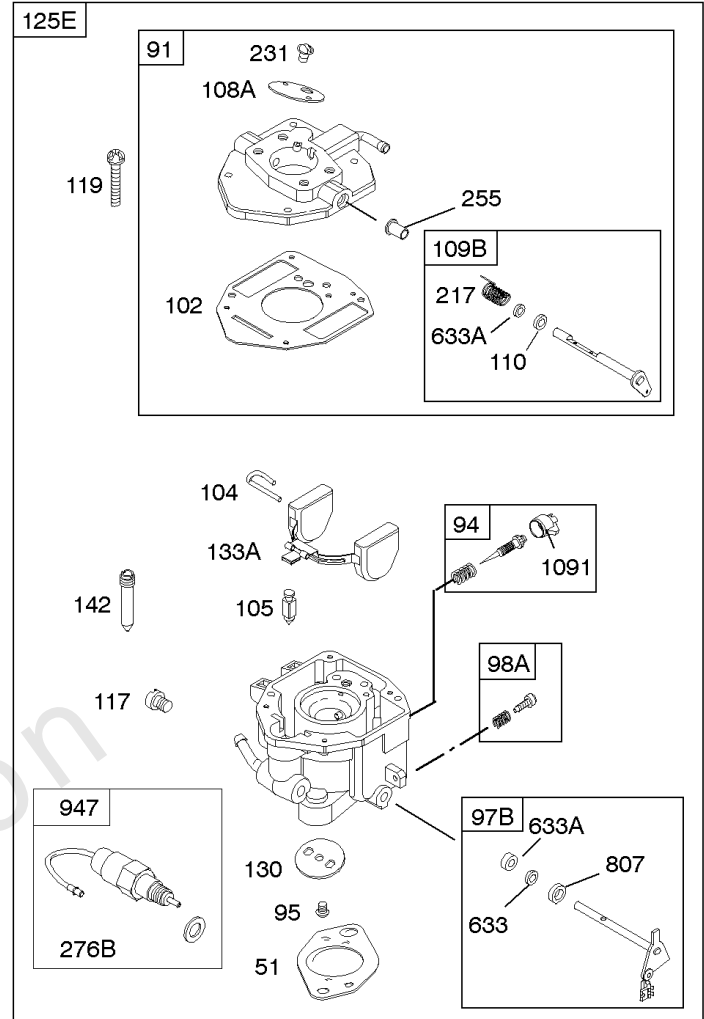

REQUIRED when replacing parts with warning labels affixed.

Camshaft, Crankshaft, Cylinder, Piston/Rings/Connecting Rod

REF NO	PART NO	QTY	DESCRIPTION
601A	691038		CLAMP, Hose -(Black)
718	806469		PIN, Locating -(Cylinder)
741	846085		GEAR, Timing
1025	690689		SPOOL, Governor
1036	-----		Label-Emissions -(Available From A Briggs & Stratton Authorized Dealer)
1133	690342		SCREW -(Crankshaft)
1319	794467		LABEL, Warning
1330	272144		MANUAL, Repair

Not For Reproduction

Carburetor

REF NO	PART NO	QTY	DESCRIPTION
51	691694		GASKET, Intake
91	809208		BODY, Upper Carburetor
94	844987		KIT, Idle Mixture
95	690718		SCREW -(Throttle Valve)
97	809007		KIT, Throttle Shaft
98	808177		KIT, Idle Speed
98A	808981		KIT, Idle Speed
102	692077		GASKET, Carburetor Body
104	690723		PIN, Float Hinge
105	805620		VALVE, Float Needle -(Gravity Feed)
108A	844989		VALVE, Choke
109B	809096		SHAFT-CHOKE
110	806861		WASHER -(Choke Shaft) (Plastic)
117	690881		JET, Main -(Standard) (Standard)
118	844990		JET, Main -(High Altitude) (5000 Feet)
118A	809442		JET, Main -(High Altitude) (9000 Feet and Above)
119	690720		SCREW -(Upper Carburetor Body to Lower Carburetor Body) (M4x18mm)
119	842761		SCREW -(Upper Carburetor Body to Lower Carburetor Body) (M4x16mm)
122A	846960		SPACER, Carburetor
127	847028		PLUG, Welch
130	690726		VALVE, Throttle
133A	844546		FLOAT, Carburetor
142	690725		NOZZLE, Carburetor
217	806862		SPRING, Choke Return
231	690718		SCREW -(Choke Valve)
255	690721		BUSHING, Choke Shaft
276	690724		WASHER, Sealing
365	690711		SCREW -(Carburetor/Throttle Body) (M8x38mm)
365A	690866		SCREW -(Carburetor/Throttle Body) (M6 x 98mm)
601	791850		CLAMP, Hose
601A	691038		CLAMP, Hose -(Black)
633	806131		SEAL, Choke/Throttle Shaft -(Throttle Shaft)
633A	690722		SEAL, Choke/Throttle Shaft -(Choke Shaft)
807	805557		SPACER -(Throttle)
947	692094		SOLENOID, Fuel
955	807723		PLUG, Carburetor
1091	691516		CAP, Limiter