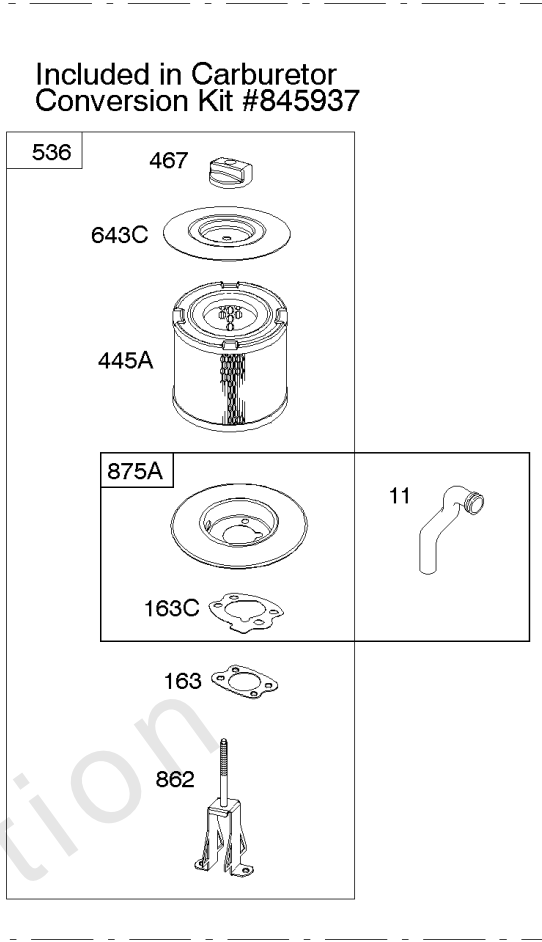

Carburetor

REF NO	PART NO	QTY	DESCRIPTION
11	691556		TUBE, Breather
51	691694		GASKET, Intake
91	809208		BODY, Upper Carburetor
94	844987		KIT, Idle Mixture
95	690718		SCREW -(Throttle Valve)
97	809007		KIT, Throttle Shaft
98	808177		KIT, Idle Speed
102	692077		GASKET, Carburetor Body
104	690723		PIN, Float Hinge
105	805620		VALVE, Float Needle -(Gravity Feed)
108A	844989		VALVE, Choke
109	808398		KIT, Choke Shaft
109B	809096		SHAFT-CHOKE
110	806861		WASHER -(Choke Shaft) (Plastic)
117	690881		JET, Main -(Standard) (Standard)
118	844990		JET, Main -(High Altitude) (5000 Feet)
118A	809442		JET, Main -(High Altitude) (9000 Feet and Above)
119	842761		SCREW -(Upper Carburetor Body to Lower Carburetor Body) (M4x16mm)
119	690720		SCREW -(Upper Carburetor Body to Lower Carburetor Body) (M4x18mm)
130	690726		VALVE, Throttle
133A	844546		FLOAT, Carburetor
142	690725		NOZZLE, Carburetor
163C	844931		GASKET, Air Cleaner
217	806862		SPRING, Choke Return
231	690718		SCREW -(Choke Valve)
255	690721		BUSHING, Choke Shaft
276B	806137		WASHER, Sealing -(Fuel Solenoid)
365	690711		SCREW -(Carburetor/Throttle Body) (M8x38mm)
365A	690866		SCREW -(Carburetor/Throttle Body) (M6 x 98mm)
445A	845090		FILTER, A/C Cartridge
467	691985		KNOB, Air Cleaner Cover -Used Before Code Date 10040100
467	846431		KNOB, Air Cleaner Cover -Used After Code Date 10033100
536	845198		CLEANER-AIR
601	791850		CLAMP, Hose
601A	691038		CLAMP, Hose -(Black)
633	806131		SEAL, Choke/Throttle Shaft -(Throttle Shaft)
633A	690722		SEAL, Choke/Throttle Shaft -(Choke Shaft)
643C	845087		RETAINER, Air Filter
807	805557		SPACER -(Throttle)