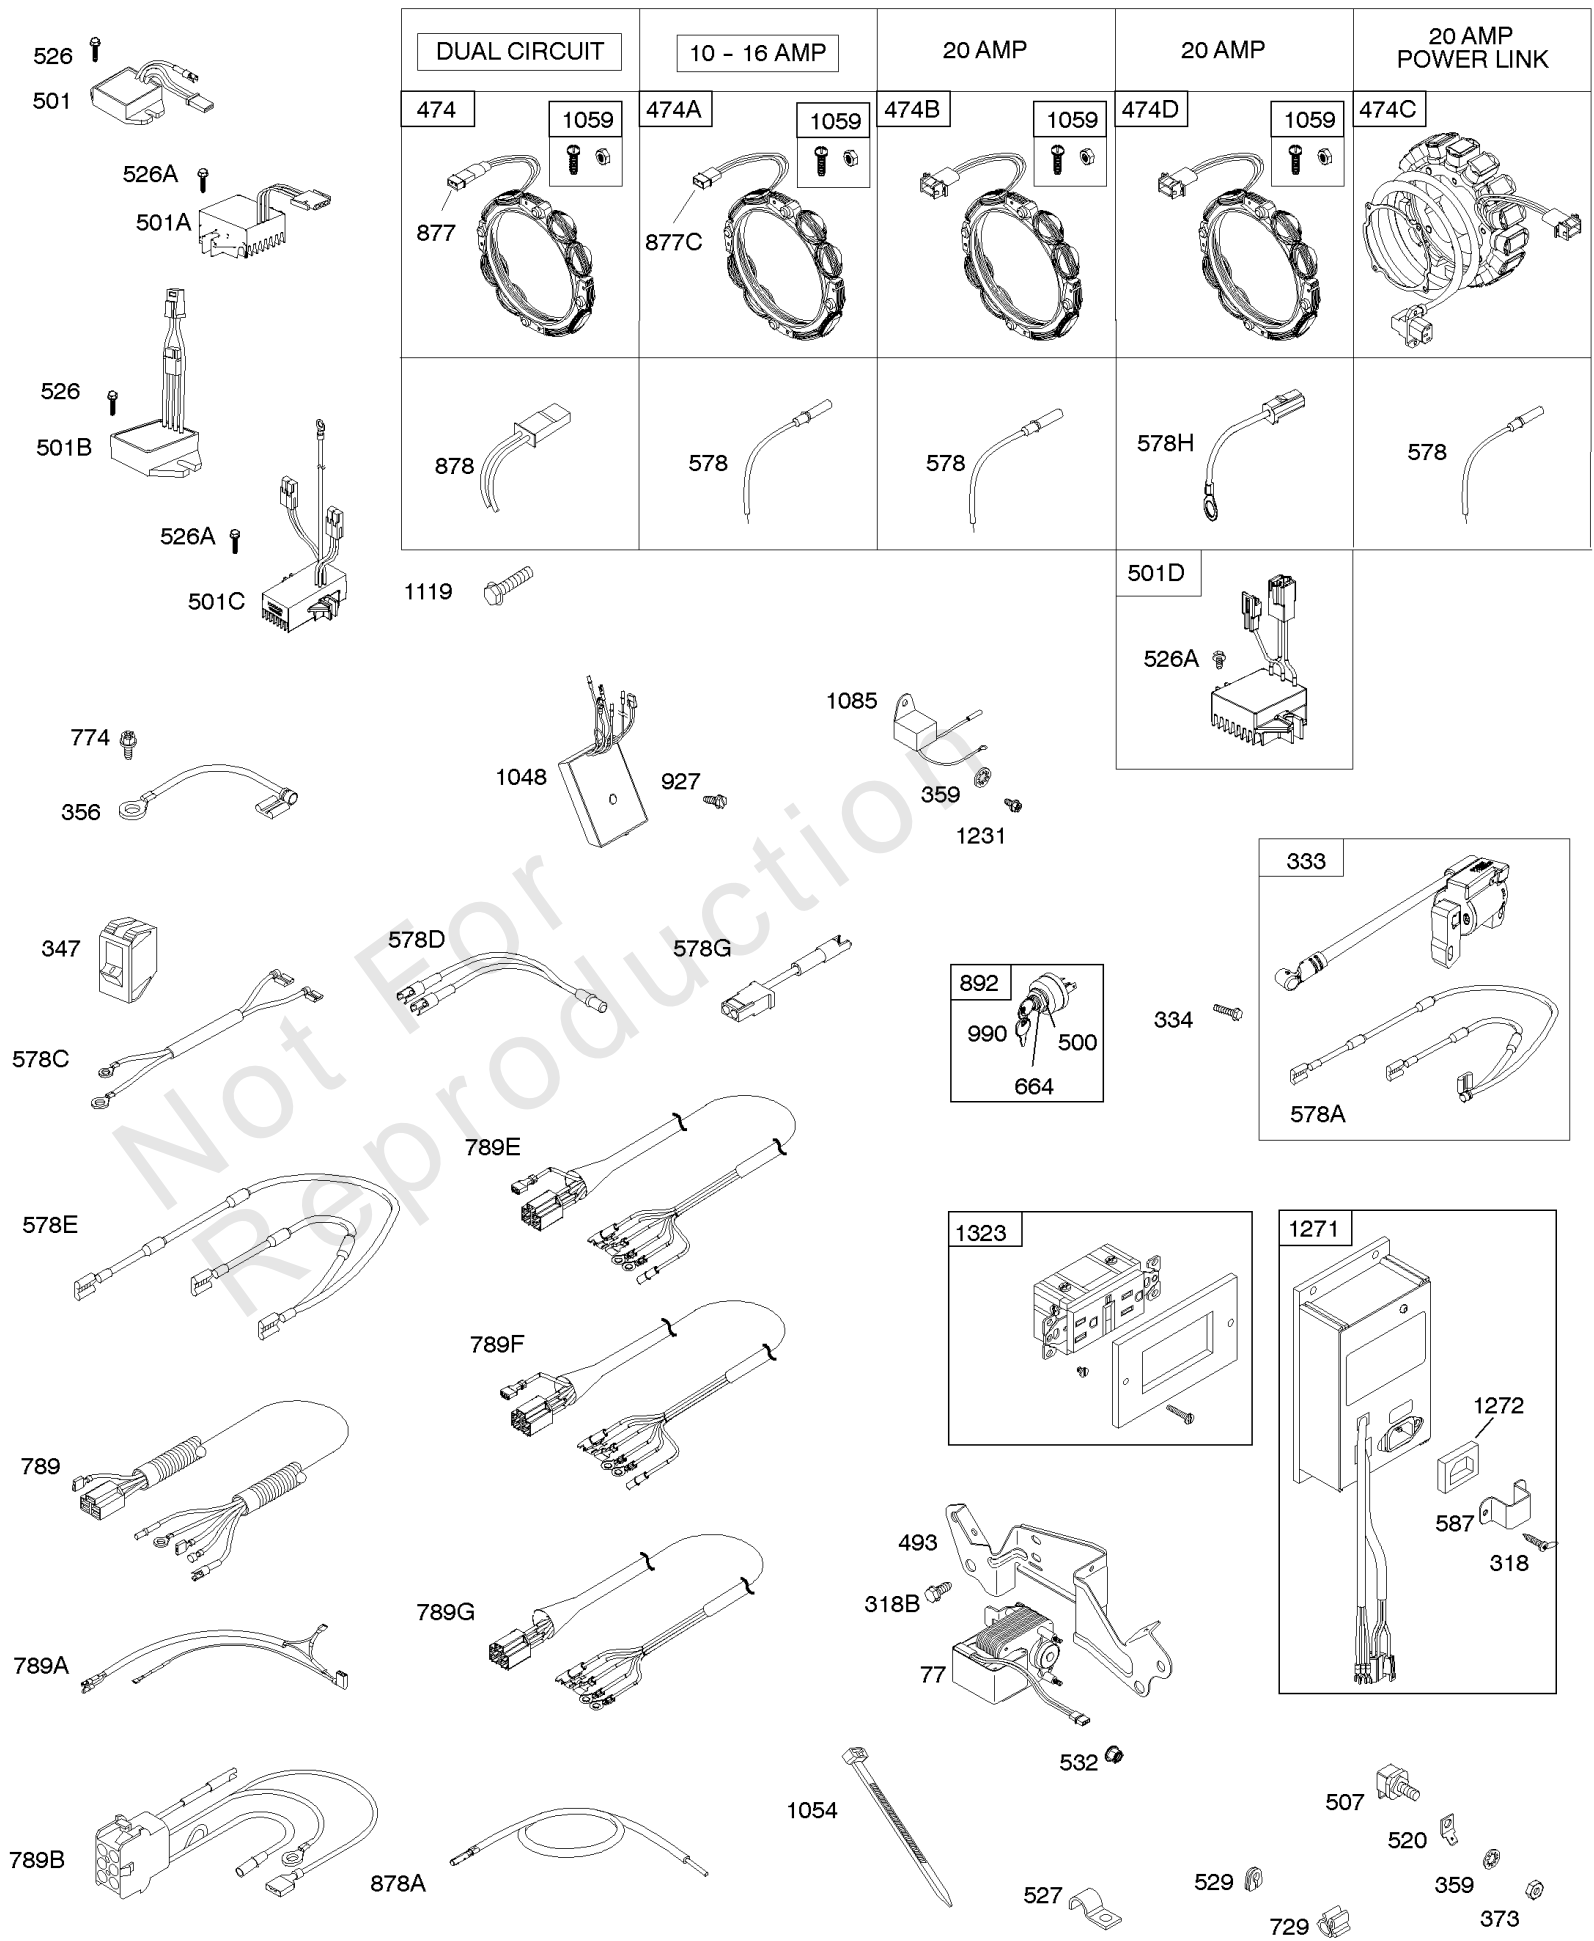

Alternator, Regulator, Wire Assemblies

Mfg. No: 305442-0300-F1

Alternator, Regulator, Wire Assemblies

REF NO	PART NO	QTY	DESCRIPTION
20	805049S		SEAL, Oil -(PTO Side)
318	807130		SCREW -(Mounting Bracket)
333	845606		ARMATURE, Magneto
334	692066		SCREW -(Magneto Armature)
347	795333		SWITCH, Rocker
356	690796		WIRE, Stop
359	691077		WASHER -(Ground Terminal)
373	691612		NUT -(Ground Terminal)
474A	592830		ALTERNATOR -(10-16 Amp Regulated)
500	691086		WASHER -(Key Switch)
501	845907		REGULATOR
507	691972		INSULATOR
520	691084		TERMINAL, Ground
526	692067		SCREW -(Regulator) (M6x12mm)
527	690423		CLAMP, Tube
529	690744		GROMMET
578	692306		WIRE ASSEMBLY
578A	844547		HARNESS, Wiring
578D	692961		WIRE ASSEMBLY
578E	691999		WIRE ASSEMBLY
587	698024		BRACKET, Mounting
664	691087		NUT -(Key Switch)
729	690586		CLIP, Wire
774	692067		SCREW -(Stop Wire)
789	691996		HARNESS, Wiring
877	393456		WIRE/CONNECTOR, Alternator
877C	399916		WIRE/CONN-ALTERNATOR
878	398661		HARNESS, Wiring
892	692318		SWITCH, Key
990	691959		SET, Key
1054	280275		TIE, Cable
1059	698516		KIT, Screw/Washer
1085	809093		MODULE, Ignition
1119	691552		SCREW -(Alternator)
1231	692067		SCREW -(Ignition Module)
1271	697261		INVERTER
1272	697260		GASKET, Inverter
1323	699146		RECEPTACLE, Powerlink