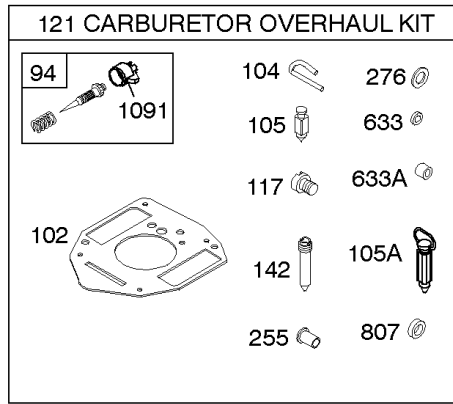

Carburetor

REF NO	PART NO	QTY	DESCRIPTION
833A	691593		SCREW -(Air Cleaner Mounting Strap/Stud)
862	845089		STRAP/STUD, Air Cleaner Mounting
875A	845088		BASE, Air Cleaner -(Metal)
947	692094		SOLENOID, Fuel
1091	691516		CAP, Limiter

Not For Reproduction