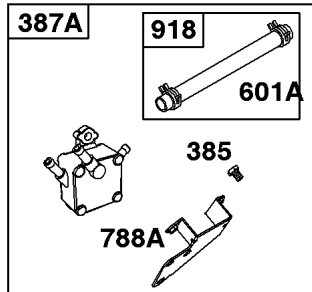

674

674A

1054