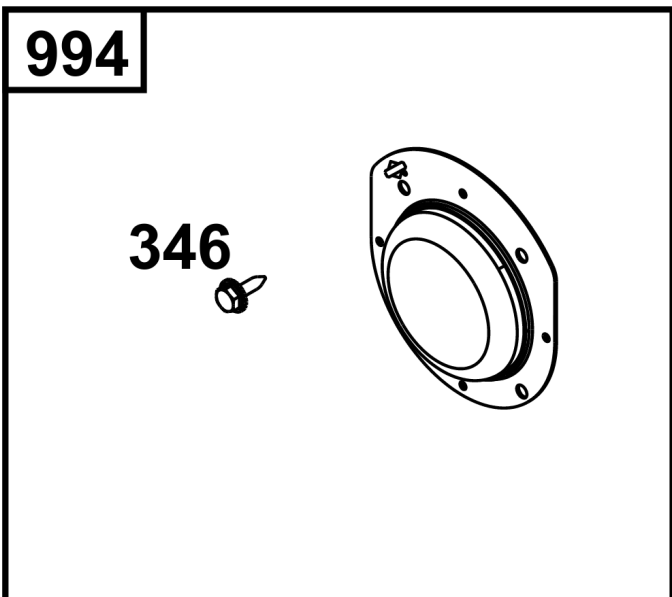

Spark Arrestors and Deflectors

REF NO	PART NO	QTY	DESCRIPTION
346	794845	4	SCREW -(Spark Arrestor)
676	396903	1	DEFLECTOR, Muffler -(Direct Outlet) (Face Mounting with 4 Screws)
676A	795036	1	DEFLECTOR, Muffler -(Deflector 90 Degree) (Face Mounting with 4 Screws)
676B	795038	1	DEFLECTOR, Muffler -(Deflector Louvered) (Face Mounting with 4 Screws)
676C	495518	1	DEFLECTOR, Muffler -(Elbow for Muffler Assembly) (For Exit Pipe O.D. of 1.10" (28mm))
677	794845	4	SCREW -(Muffler Deflector)
677A	810079	1	SCREW -(Muffler Deflector)
994	794945	1	ARRESTOR, Spark -(Spark Arrestor) (Face Mounting with 4 Screws)
994A	594562	1	ARRESTOR-SPARK -(Spark Arrestor) (For Exit Pipe O.D. of 1.10" (28mm))

Not For Reproduction