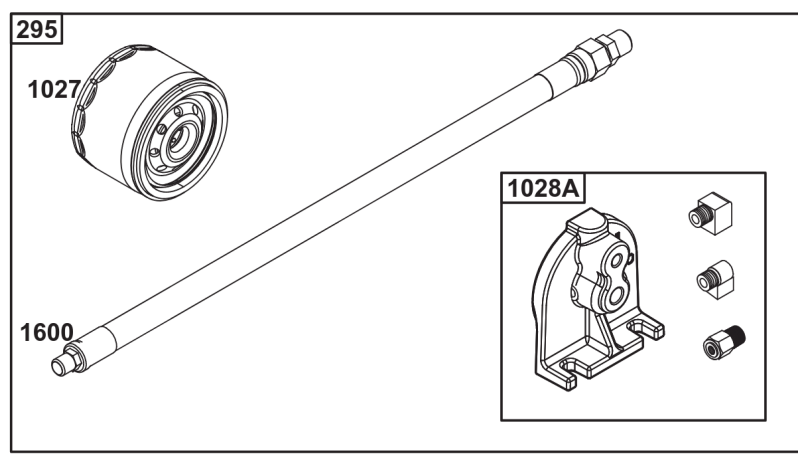

Not For
Reproduction

Lubrication

REF NO	PART NO	QTY	DESCRIPTION
186	796532	1	CONNECTOR, Hose -(Threaded Engine Block Connector for EZ-Oil Drain Hose)(Order hose separate)
239	690233	1	SWITCH, Oil Pressure -(2-4 PSI Normally-Closed Switch)
239A	491657S	1	SWITCH, Oil Pressure -(3-5 PSI Normally-Closed Switch)
239B	841281	1	SWITCH, Oil Pressure -(7-10 PSI Normally-Closed Switch)
239C	694115	1	SWITCH, Oil Pressure -(9-13 PSI Normally-Closed Switch)
239D	697049	1	SWITCH, Oil Pressure -(3-6 PSI Normally-Open Switch)
295	492061	1	ADAPTER, Remote Oil Filter -(Remote oil filter head with 18" (48 cm) hoses)
295	492062	1	ADAPTER, Remote Oil Filter -(Remote oil filter head with 30" (76 cm) hoses)
512	594200	1	HOSE, Oil Drain -(EZ-Oil Drain Hose, 10.5")(Order threaded engine block connector separate)
512	593635	1	HOSE, Oil Drain -(EZ-Oil Drain Hose, 13.75")(Order threaded engine block connector separate)
512B	1723165SM	1	HOSE, Oil Drain, 10-1/2" Long, 3/8-18 Fittings -(10.5")
512C	5048681SM	1	HOSE, OIL DRAIN -(12.5")
517	593633	1	RETAINER, Oil Drain
988	692063	1	GASKET, Oil Adapter
1027	492932S	1	FILTER, Oil
1028	492687	1	ADAPTER, Oil Filter -(Adapter Kit for mounting remote oil filter)
1028A	495244	1	ADAPTER-OIL FILTER -(Remote oil filter mounting head with fittings)
1346	844802	1	VALVE, Oil Drain Shut Off
1346A	492031	1	VALVE, Oil Drain Shut Off
1346B	5401WEB	1	VALVE, Oil Drain Shut Off -(1/4 Turn Oil Drain Valve with Hose)
1505	100169		OIL-1QT VANGUARD (CASE) -(1 qt. Bottle)
1505A	100170		OIL-5QT VANGUARD (CASE) -(5 qt. Bottle)
1600	494724	2	HOSE, Remote Oil Filter -(Hoses only (2) 18" (48 cm))
1600	494725	2	HOSE, Remote Oil Filter -(Hoses only (2) 30" (76 cm))