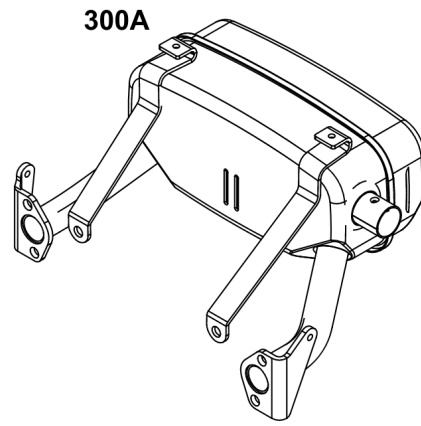

Not For
Reproduction

Lubrication

REF NO	PART NO	QTY	DESCRIPTION
186	796532	1	CONNECTOR, Hose -(Threaded Engine Block Connector for EZ-Oil Drain Hose)(Order hose separate)
239	690233	1	SWITCH, Oil Pressure -(2-4 PSI Normally-Closed Switch)
239A	491657S	1	SWITCH, Oil Pressure -(3-5 PSI Normally-Closed Switch)
239B	841281	1	SWITCH, Oil Pressure -(7-10 PSI Normally-Closed Switch)
239C	694115	1	SWITCH, Oil Pressure -(9-13 PSI Normally-Closed Switch)
239D	697049	1	SWITCH, Oil Pressure -(3-6 PSI Normally-Open Switch)
295	492061	1	ADAPTER, Remote Oil Filter -(Remote oil filter head with 18" (48 cm) hoses)
295	492062	1	ADAPTER, Remote Oil Filter -(Remote oil filter head with 30" (76 cm) hoses)
512	594200	1	HOSE, Oil Drain -(EZ-Oil Drain Hose, 10.5")(Order threaded engine block connector separate)
512	593635	1	HOSE, Oil Drain -(EZ-Oil Drain Hose, 13.75")(Order threaded engine block connector separate)
512B	1723165SM	1	HOSE, Oil Drain, 10-1/2" Long, 3/8-18 Fittings -(10.5")
512C	5048681SM	1	HOSE, OIL DRAIN -(12.5")
517	593633	1	RETAINER, Oil Drain
988	692063	1	GASKET, Oil Adapter
1027	492932S	1	FILTER, Oil
1028	492687	1	ADAPTER, Oil Filter -(Adapter Kit for mounting remote oil filter)
1028A	495244	1	ADAPTER-OIL FILTER -(Remote oil filter mounting head with fittings)
1346	844802	1	VALVE, Oil Drain Shut Off
1346A	492031	1	VALVE, Oil Drain Shut Off
1346B	5401WEB	1	VALVE, Oil Drain Shut Off -(1/4 Turn Oil Drain Valve with Hose)
1505	100169		OIL-1QT VANGUARD (CASE) -(1 qt. Bottle)
1505A	100170		OIL-5QT VANGUARD (CASE) -(5 qt. Bottle)
1600	494724	2	HOSE, Remote Oil Filter -(Hoses only (2) 18" (48 cm))
1600	494725	2	HOSE, Remote Oil Filter -(Hoses only (2) 30" (76 cm))