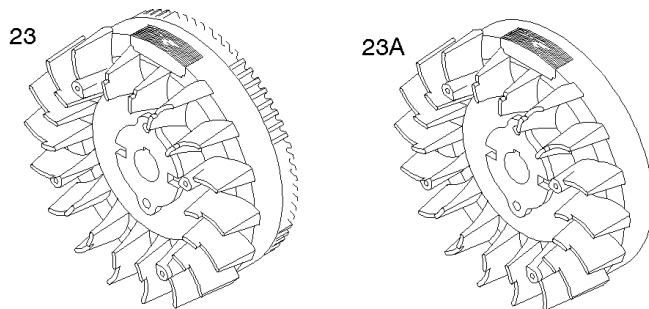

Flywheel, Rotating Screens

REF NO	PART NO	QTY	DESCRIPTION
23A	841908		FLYWHEEL -(Without Ring Gear)
65	690341		SCREW -(Rewind Starter) (Rewind Starter)
73	841662		SCREEN, Rotating
73A	841440		SCREEN, Rotating
73C	494439		SCREEN, Rotating
74	841441		SCREW -(Rotating Screen) (M5x14mm)
74A	691647		SCREW -(Rotating Screen)
332	690887		NUT -(Flywheel)
363	19203		PULLER, Flywheel
455	841794		CUP, Flywheel
668	691500		SPACER -(Rotating Screen)
668A	691215		SPACER -(Rotating Screen)
718A	690740		PIN, Locating -(28MM)
718B	841581		PIN, Locating -(32MM)
849	691088		SCREW -(Stub Shaft)
1047	841580		SHAFT, Stub