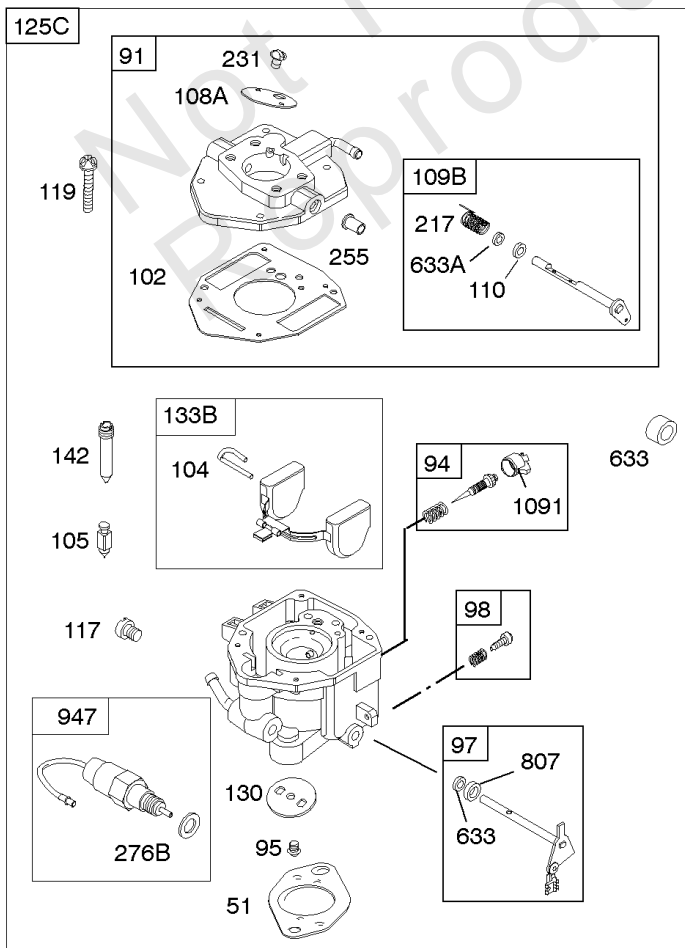

Carburetor

REF NO	PART NO	QTY	DESCRIPTION
833A	691593		SCREW -(Air Cleaner Mounting Strap/Stud)
862	845089		STRAP/STUD, Air Cleaner Mounting
875A	845088		BASE, Air Cleaner -(Metal)
947	692094		SOLENOID, Fuel
1091	691516		CAP, Limiter

Not For Reproduction