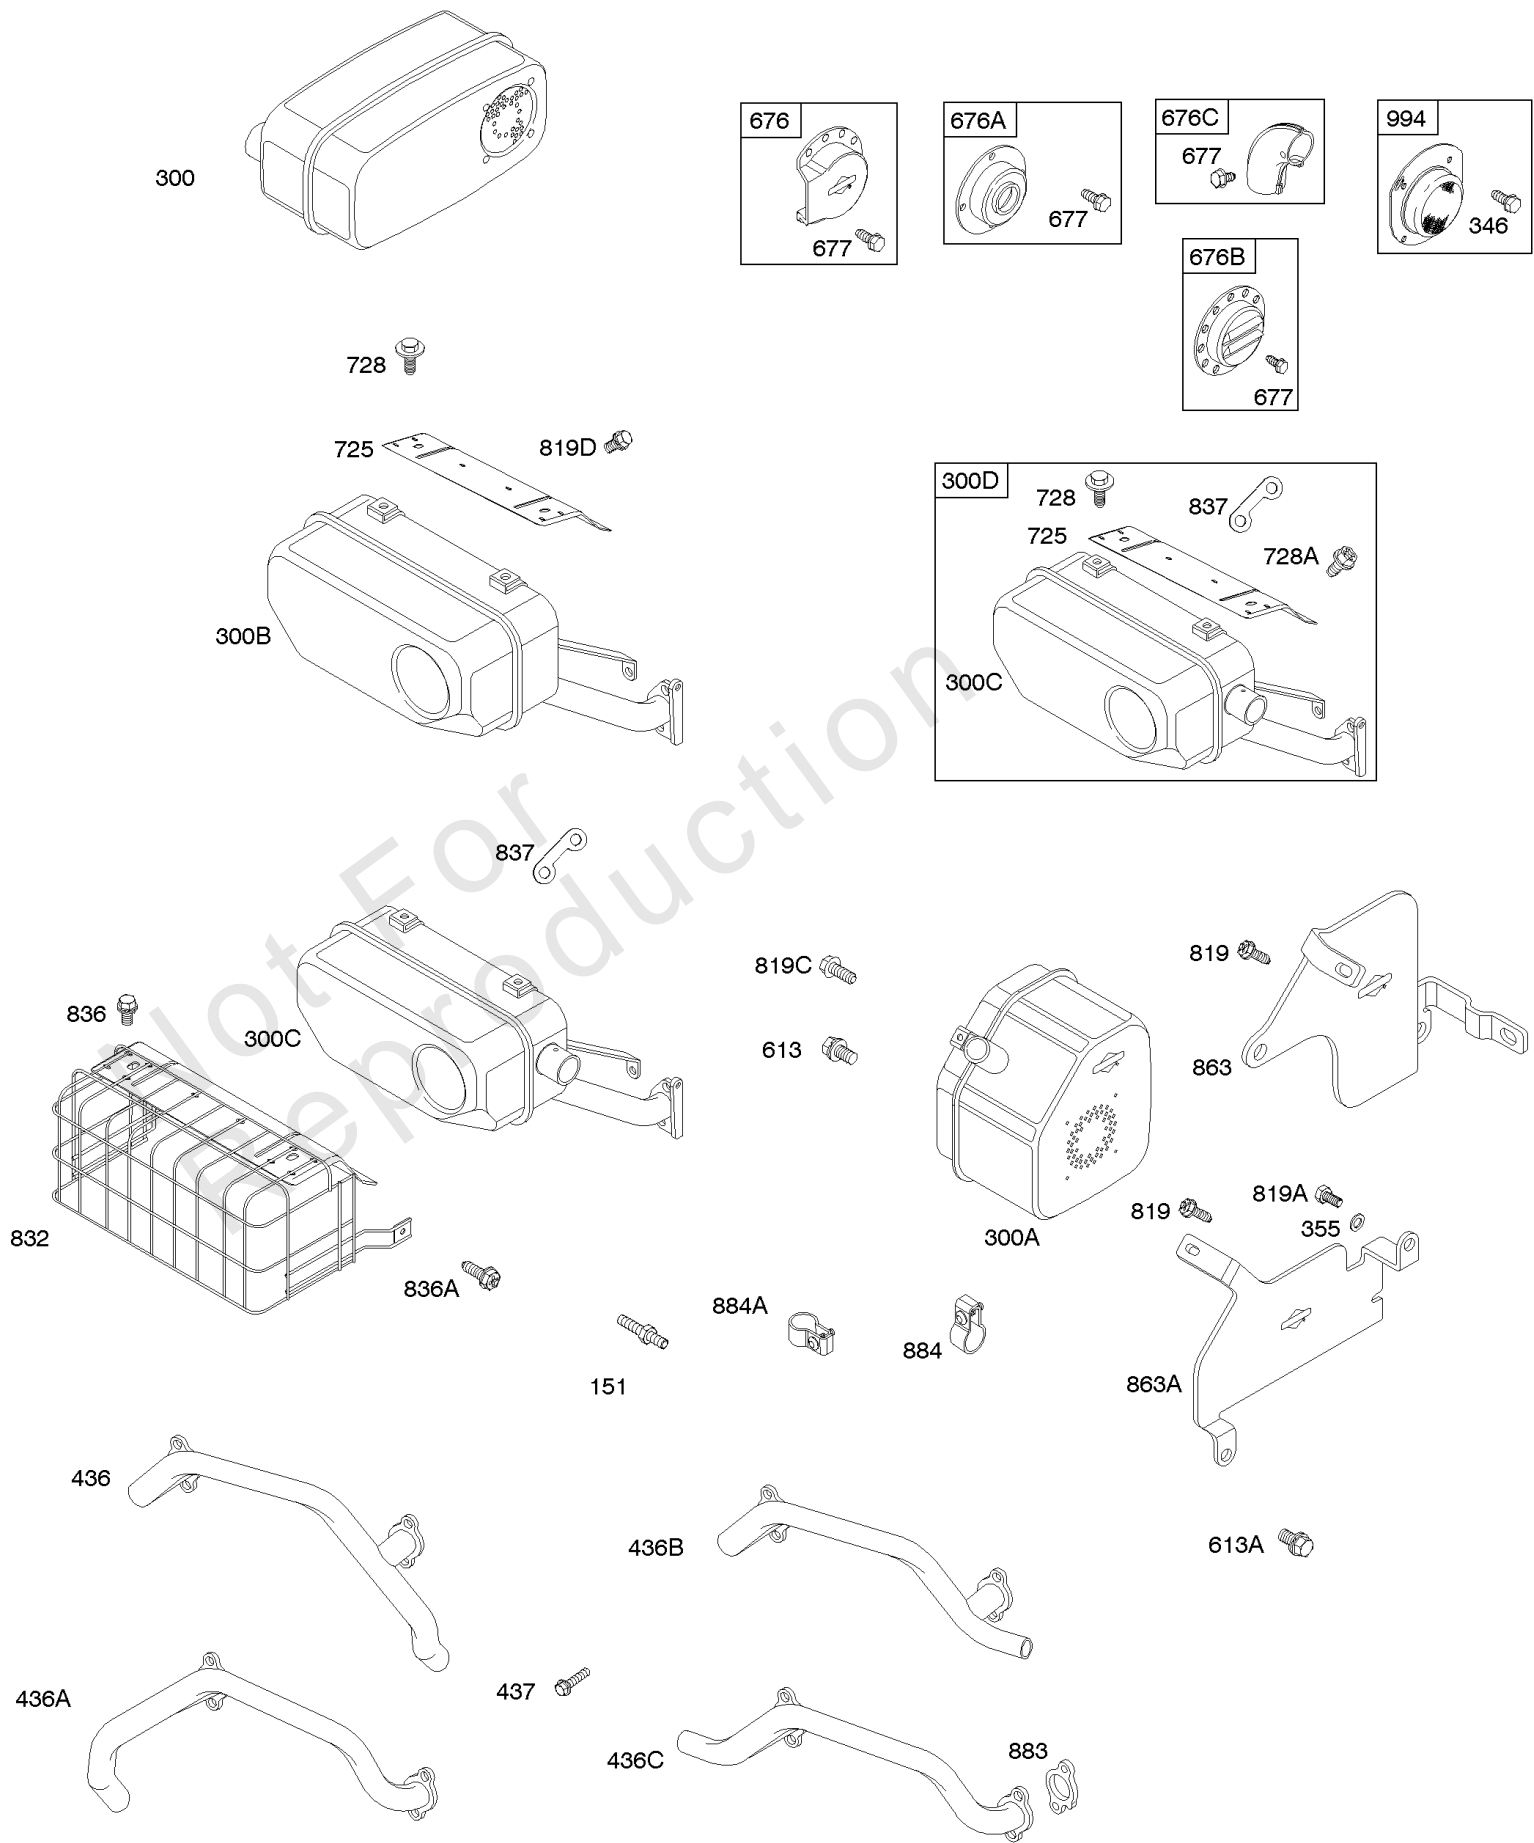

Exhaust Systems

REF NO	PART NO	QTY	DESCRIPTION
151	841185		STUD -(Exhaust Manifold)
300C	691562		MUFFLER -(Cylinder 2) (Side Outlet)
300D	808379		MUFFLER
346	690661		SCREW -(Spark Arrestor) (#8-18 x 0.375 lg)
355	690944		WASHER -(Muffler Bracket)
436	692061		MANIFOLD, Exhaust
436A	691499		MANIFOLD, Exhaust
436B	691501		MANIFOLD, Exhaust
436C	691502		MANIFOLD, Exhaust
437	691902		SCREW -(Exhaust Manifold) (M8x20mm)
613	691902		SCREW -(Muffler)
613A	692067		SCREW -(Muffler)
676	795036		DEFLECTOR, Muffler
676A	396903		DEFLECTOR, Muffler
676C	495518		DEFLECTOR, Muffler
676B	795038		DEFLECTOR, Muffler
677	690661		SCREW -(Muffler Deflector) (#8-18 x 0.375 lg)
725	691498		SHIELD, Heat
728	691514		SCREW -(Heat Shield)
728A	692067		SCREW -(Heat Shield)
819	692056		SCREW -(Muffler Bracket)
819A	690943		SCREW -(Muffler Bracket)
832	691571		GUARD, Muffler
836	691514		SCREW -(Muffler Guard)
836A	692067		SCREW -(Muffler Guard)
837	808085		SPACER, Muffler -(Includes 2)
863	691513		BRACKET, Muffler
883	691613		GASKET, Exhaust
884	690898		CLAMP, Muffler
994	794945		ARRESTOR, Spark