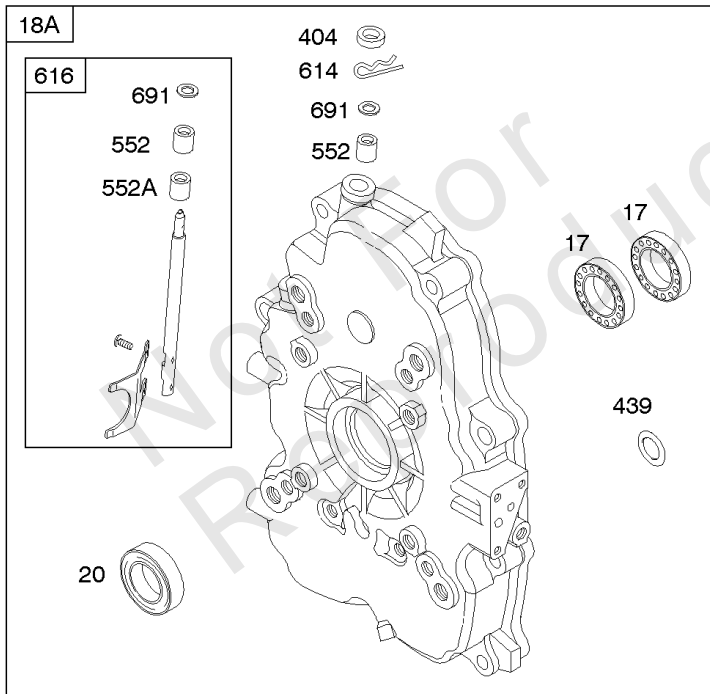

Carburetor Overhaul Kit, Engine & Valve Set

REF NO	PART NO	QTY	DESCRIPTION
3	805101S		SEAL, Oil -(Magneto Side)
7	806085S		GASKET, Cylinder Head
9	844986		GASKET, Breather
12	846487		GASKET, Crankcase
20	805049S		SEAL, Oil -(PTO Side)
51	691694		GASKET, Intake
51A	692035		GASKET, Intake
94	844987		KIT, Idle Mixture
102	692077		GASKET, Carburetor Body
104	690723		PIN, Float Hinge
105	805620		VALVE, Float Needle -(Gravity Feed)
117	690881		JET, Main -(Standard) (Standard)
121	809021		KIT, Carburetor Overhaul
142	690725		NOZZLE, Carburetor
255	690721		BUSHING, Choke Shaft
273	690681		SEAL, O-Ring -(Oil Pump)
276	690724		WASHER, Sealing
276A	807085		WASHER, Sealing -(Rocker Cover)
358	808704		GASKET SET, Engine
439	692154		O-RING, Oil Gallery -(Crankcase Cover/Sump or Cylinder Assembly)
468	690690		SEAL, O-Ring -(Oil Pump Screen)
633	806131		SEAL, Choke/Throttle Shaft -(Throttle Shaft)
633A	690722		SEAL, Choke/Throttle Shaft -(Choke Shaft)
691	842826		SEAL, Governor Shaft
807	805557		SPACER -(Throttle)
868	691963		SEAL, Valve
883	691613		GASKET, Exhaust
988	692063		GASKET, Oil Adapter
1022	806039S		GASKET, Rocker Cover
1091	691516		CAP, Limiter
1095B	842723		GASKET SET, Valve