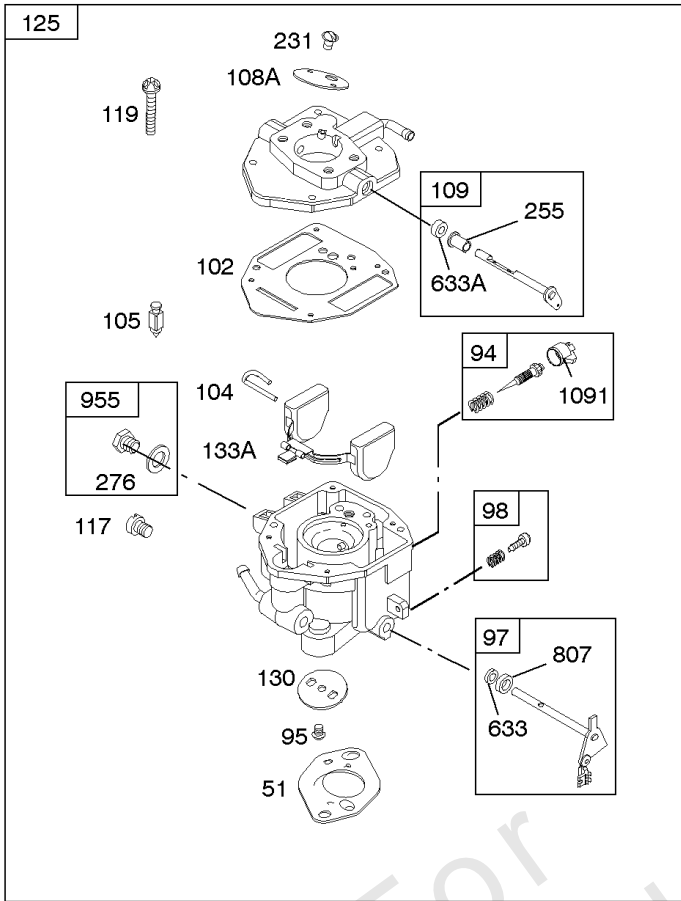

Carburetor

REF NO	PART NO	QTY	DESCRIPTION
11	691556		TUBE, Breather
11B	844921		TUBE, Breather -Used After Code Date 09121800
51	691694		GASKET, Intake
94	844987		KIT, Idle Mixture
95	690718		SCREW -(Throttle Valve)
97	809007		KIT, Throttle Shaft
98	808177		KIT, Idle Speed
102	692077		GASKET, Carburetor Body
104	690723		PIN, Float Hinge
105	805620		VALVE, Float Needle -(Gravity Feed)
108A	844989		VALVE, Choke
109	808398		KIT, Choke Shaft
110	806861		WASHER -(Choke Shaft) (Plastic)
117	690881		JET, Main -(Standard) (Standard)
118	844990		JET, Main -(High Altitude) (5000 Feet)
118A	809442		JET, Main -(High Altitude) (9000 Feet and Above)
119	690720		SCREW -(Upper Carburetor Body to Lower Carburetor Body) (M4x18mm)
119	842761		SCREW -(Upper Carburetor Body to Lower Carburetor Body) (M4x16mm)
125	844992		CARBURETOR -Used After Code Date 09121600
130	690726		VALVE, Throttle
133A	844546		FLOAT, Carburetor
163C	844931		GASKET, Air Cleaner
217	806862		SPRING, Choke Return
231	690718		SCREW -(Choke Valve)
255	690721		BUSHING, Choke Shaft
276	690724		WASHER, Sealing
365	690711		SCREW -(Carburetor/Throttle Body) (M8x38mm)
365A	690866		SCREW -(Carburetor/Throttle Body) (M6 x 98mm)
467	691985		KNOB, Air Cleaner Cover -Used Before Code Date 10040100
467	846431		KNOB, Air Cleaner Cover -Used After Code Date 10033100
601	791850		CLAMP, Hose
601A	691038		CLAMP, Hose -(Black)
629	807004		SPRING, Throttle Return -(Throttle Return)
633	806131		SEAL, Choke/Throttle Shaft -(Throttle Shaft)
633A	690722		SEAL, Choke/Throttle Shaft -(Choke Shaft)
637	806999		WASHER -(Throttle Shaft)
637A	807000		WASHER -(Throttle Shaft)