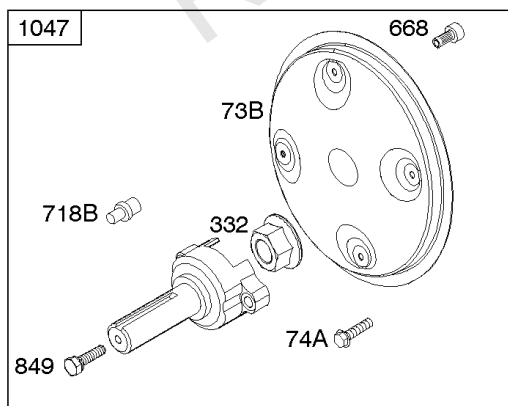

Flywheel, Rotating Screens

REF NO	PART NO	QTY	DESCRIPTION
23A	841908		FLYWHEEL -(Without Ring Gear)
65	690341		SCREW -(Rewind Starter) (Rewind Starter)
73	841662		SCREEN, Rotating
73A	841440		SCREEN, Rotating
73C	494439		SCREEN, Rotating
74	841441		SCREW -(Rotating Screen) (M5x14mm)
74A	691647		SCREW -(Rotating Screen)
332	690887		NUT -(Flywheel)
363	19203		PULLER, Flywheel
455	841794		CUP, Flywheel
668	691500		SPACER -(Rotating Screen)
668A	691215		SPACER -(Rotating Screen)
718A	690740		PIN, Locating -(28MM)
718B	841581		PIN, Locating -(32MM)
849	691088		SCREW -(Stub Shaft)
1047	841580		SHAFT, Stub