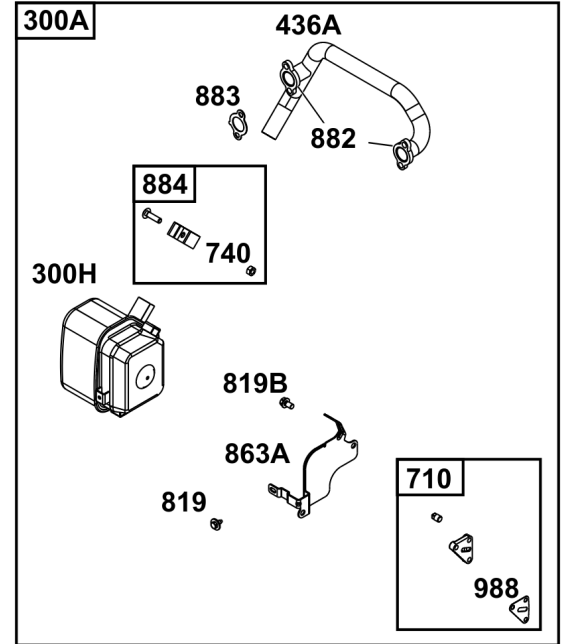

Oil Filter Side Outlet Mufflers

REF NO	PART NO	QTY	DESCRIPTION
300	995002	1	HIGH MNT SPR LO-TONE OIL FLTR SIDE -(Super Lo-Tone) (Horizontal: 3054, 3564) (Vertical: 3567)
300A	995000	1	OIL FILTER SIDE LO-MT -(Lo-Tone) (Horizontal: 3054, 3564) (Requires 808033 Oil Filter Adaptor)
300B	995004	1	HI MNT SPR LO-TONE OIL FLT SIDE -(Super Lo-Tone) (Horizontal: 3854, 3864) (Vertical: 3867)
300C	995009	1	COMMERCIAL MOWERS KIT -(For Wide Area Walker) (Vertical: 3567)
300D	995010	1	COMMERCIAL MOWERS KIT -(Vertical: 3867)
300E	808896	1	MUFFLER
300F	691562	1	MUFFLER -(Super Lo-Tone) (Horizontal: 3054, 3564)
300G	498984S	1	MUFFLER -(Super Lo Tone)
300H	692099	1	MUFFLER -(Lo Mount)
300I	807953	1	MUFFLER
355	842122	2	WASHER -(Muffler Bracket)
436	805609	1	MANIFOLD, Exhaust -(Cylinder 2) (Side Outlet)
436A	692061	1	MANIFOLD, Exhaust -(Cylinder 2) (Side Outlet)
436B	808916	1	MANIFOLD, Exhaust -(Cylinder 2) (Side Outlet)
436C	805778	1	MANIFOLD, Exhaust -(Wide Area Walker)
437	691902	4	SCREW -(Exhaust Manifold)
710	807689	1	COVER, Oil Filter
725	806102	1	SHIELD, Heat
728	690297	2	SCREW
740	793859	1	NUT
819	691514	2	SCREW -(Muffler Bracket) (M6 X 1.0)
819A	807084	2	SCREW -(Muffler Bracket)
819B	692056	2	SCREW -(Muffler Bracket) (M8x1.25)
819C	692062	2	SCREW -(Muffler Bracket)
837	808085	2	SPACER, Muffler -(Includes 2)
863	806759	1	BRACKET, Muffler
863A	691513	1	BRACKET, Muffler
882	692074	2	FLANGE, Exhaust -(3054 & 3564)
882A	806965	2	FLANGE, Exhaust
883	691613	2	GASKET, Exhaust
884	690898	1	CLAMP, Muffler
884A	691956	1	CLAMP, Muffler
988	690687	1	GASKET, Oil Adapter