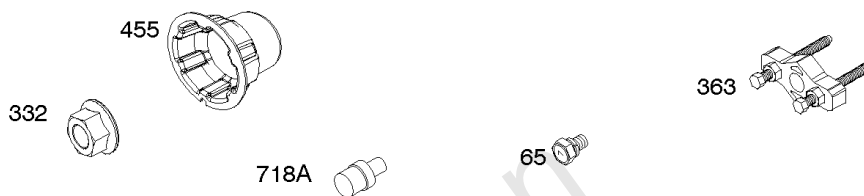

Flywheel, Rotating Screens

REF NO	PART NO	QTY	DESCRIPTION
23A	841908		FLYWHEEL -(Without Ring Gear)
65	690341		SCREW -(Rewind Starter) (Rewind Starter)
73	841662		SCREEN, Rotating
73A	841440		SCREEN, Rotating
73C	494439		SCREEN, Rotating
74	841441		SCREW -(Rotating Screen) (M5x14mm)
74A	691647		SCREW -(Rotating Screen)
332	690887		NUT -(Flywheel)
363	19203		PULLER, Flywheel
455	841794		CUP, Flywheel
668	691500		SPACER -(Rotating Screen)
668A	691215		SPACER -(Rotating Screen)
718A	690740		PIN, Locating -(28MM)
718B	841581		PIN, Locating -(32MM)
849	691088		SCREW -(Stub Shaft)
1047	841580		SHAFT, Stub