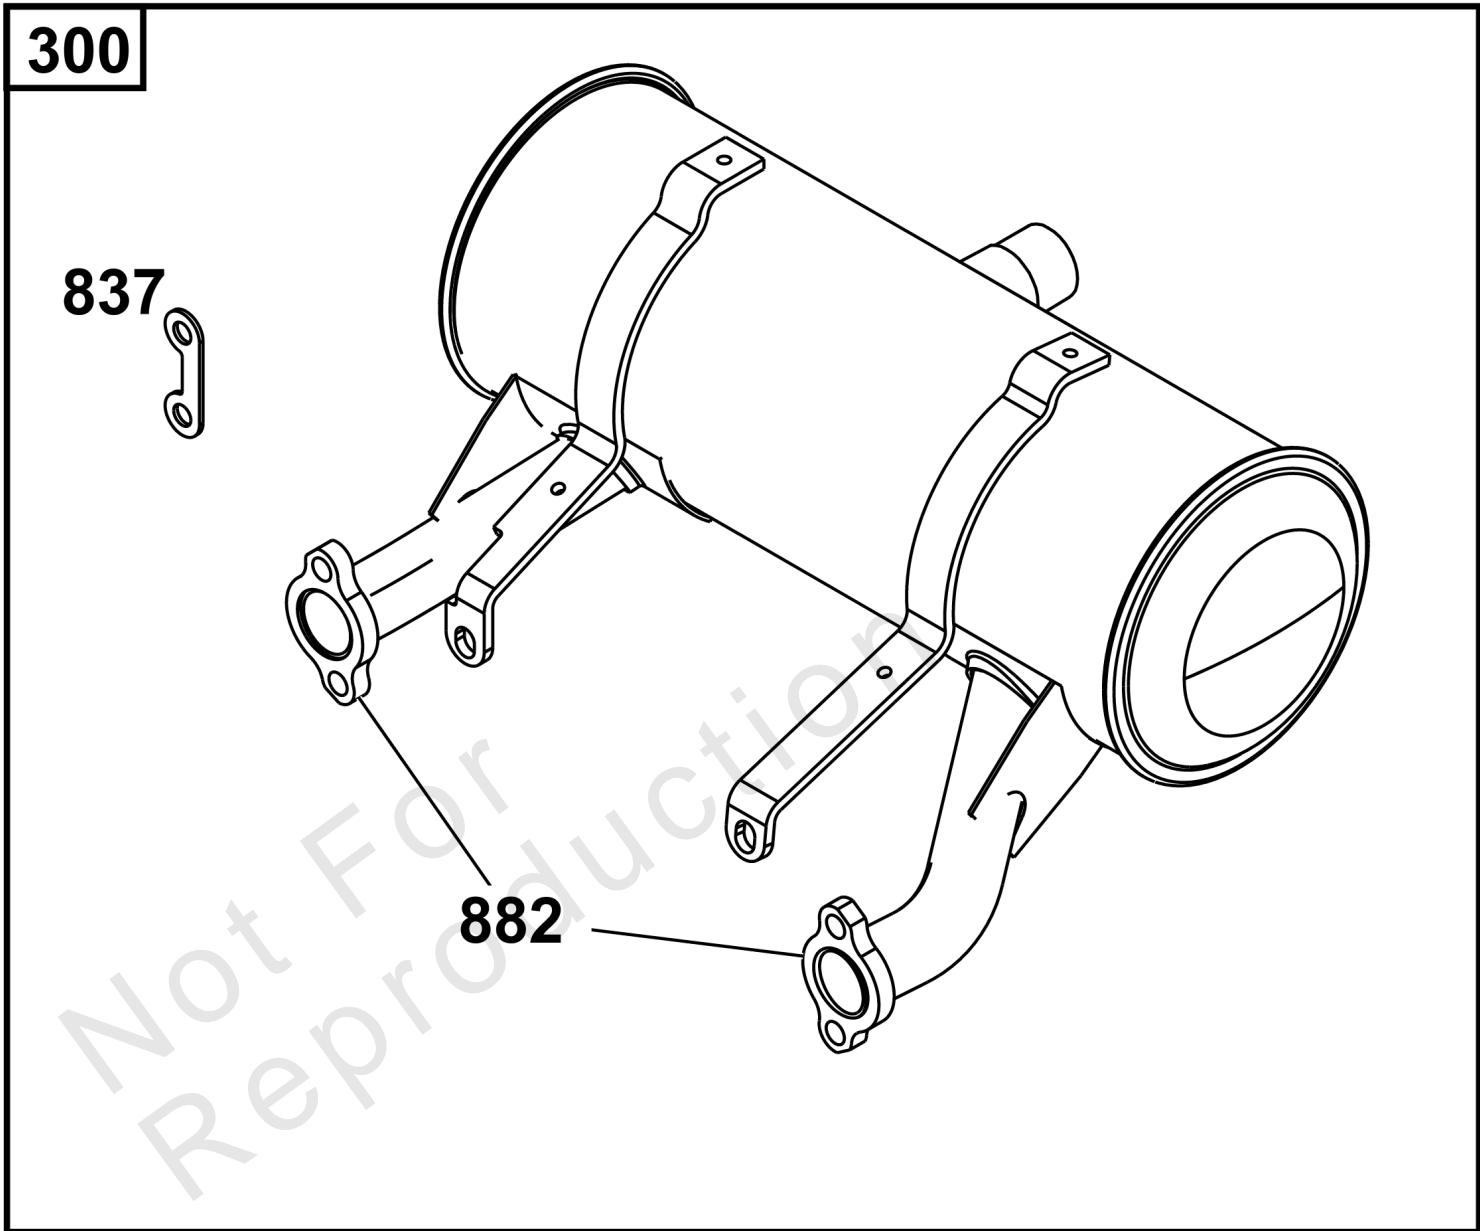

Center Outlet Mufflers

REF NO	PART NO	QTY	DESCRIPTION
300	808911	1	MUFFLER -(5" Round) (Horizontal: 3854, 3864)
837	808085	2	SPACER, Muffler
882	806965	2	FLANGE, Exhaust

Not For Reproduction