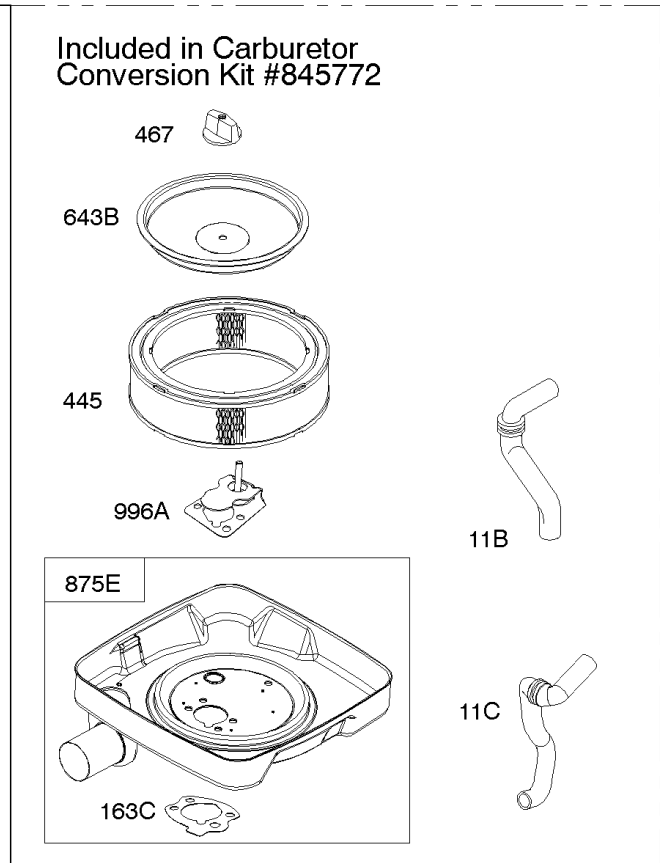

Carburetor

REF NO	PART NO	QTY	DESCRIPTION
955	807723		PLUG, Carburetor
987	807002		SEAL, Choke/Throttle Shaft
1091	691516		CAP, Limiter

Not For Reproduction

Carburetor

REF NO	PART NO	QTY	DESCRIPTION
11	691556		TUBE, Breather
11B	844921		TUBE, Breather -Used After Code Date 09121800
51	691694		GASKET, Intake
94	844987		KIT, Idle Mixture
95	690718		SCREW -(Throttle Valve)
97	809007		KIT, Throttle Shaft
98	808177		KIT, Idle Speed
102	692077		GASKET, Carburetor Body
104	690723		PIN, Float Hinge
105	805620		VALVE, Float Needle -(Gravity Feed)
108A	844989		VALVE, Choke
109	808398		KIT, Choke Shaft
110	806861		WASHER -(Choke Shaft) (Plastic)
117	690881		JET, Main -(Standard) (Standard)
118	844990		JET, Main -(High Altitude) (5000 Feet)
118A	809442		JET, Main -(High Altitude) (9000 Feet and Above)
119	690720		SCREW -(Upper Carburetor Body to Lower Carburetor Body) (M4x18mm)
119	842761		SCREW -(Upper Carburetor Body to Lower Carburetor Body) (M4x16mm)
125	844992		CARBURETOR -Used After Code Date 09121600
130	690726		VALVE, Throttle
133A	844546		FLOAT, Carburetor
163C	844931		GASKET, Air Cleaner
217	806862		SPRING, Choke Return
231	690718		SCREW -(Choke Valve)
255	690721		BUSHING, Choke Shaft
276	690724		WASHER, Sealing
365	690711		SCREW -(Carburetor/Throttle Body) (M8x38mm)
365A	690866		SCREW -(Carburetor/Throttle Body) (M6 x 98mm)
467	691985		KNOB, Air Cleaner Cover -Used Before Code Date 10040100
467	846431		KNOB, Air Cleaner Cover -Used After Code Date 10033100
601	791850		CLAMP, Hose
601A	691038		CLAMP, Hose -(Black)
629	807004		SPRING, Throttle Return -(Throttle Return)
633	806131		SEAL, Choke/Throttle Shaft -(Throttle Shaft)
633A	690722		SEAL, Choke/Throttle Shaft -(Choke Shaft)
637	806999		WASHER -(Throttle Shaft)
637A	807000		WASHER -(Throttle Shaft)