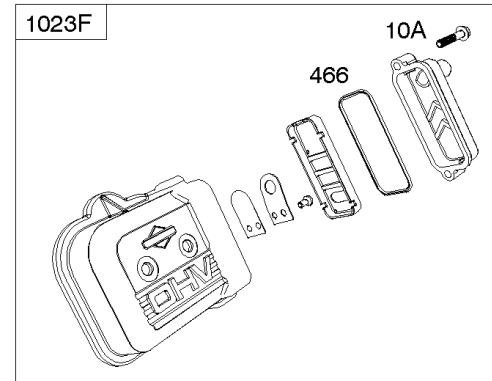

Cylinder Head, Valve Covers

Mfg. No: 305442-0300-F1

Cylinder Head, Valve Covers

REF NO	PART NO	QTY	DESCRIPTION
5	809200		HEAD, Cylinder -(Cylinder 1)
5A	809201		HEAD, Cylinder -(Cylinder 2)
7	806085S		GASKET, Cylinder Head
13	692059		SCREW -(Cylinder Head)
21	809500		CAP, Oil Fill
33	807681		VALVE, Exhaust
34	807680		VALVE, Intake
35	692084		SPRING, Valve -(Intake) (Intake)
36	692084		SPRING, Valve -(Exhaust) (Exhaust)
40	692058		RETAINER, Valve
42	807683		KEEPER, Valve
45	843379		TAPPET, Valve
192	807623		ADJUSTER, Rocker Arm
276A	807085		WASHER, Sealing -(Rocker Cover)
276D	691766		WASHER, Sealing -(Head)(Rocker Cover)
337	491055S		PLUG, Spark
337	84007216		PLUG, SPARK -(China Only)
383	19576S		WRENCH, Spark Plug
601	791850		CLAMP, Hose
635	692076		BOOT, Spark Plug
830	809157		STUD, Rocker Arm -(Rocker Arm)
868	691963		SEAL, Valve
871	692057		BUSHING, Valve Guide
914	807084		SCREW -(Rocker Cover)
918	791880		HOSE, Vacuum
1022	806039S		GASKET, Rocker Cover
1023C	842823		COVER, Rocker
1026	691758		ROD, Push -(Exhaust)(Aluminum)
1026	691836		ROD, Push -(Intake)(Steel)
1029	807323		ARM, Rocker
1100	791959		PIVOT, Rocker Arm
1254	807084		SCREW -(Rocker Arm Stud)