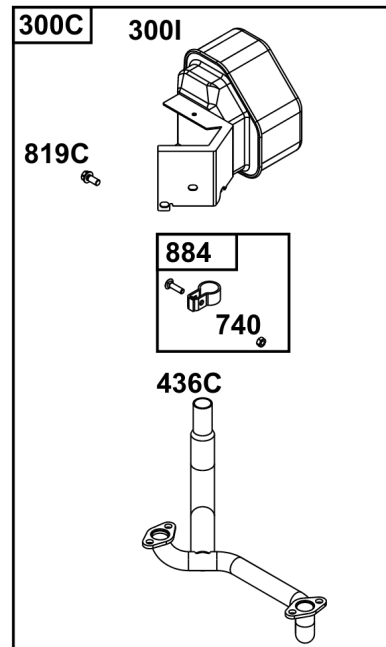

Oil Filter Side Outlet Mufflers

REF NO	PART NO	QTY	DESCRIPTION
300	995002	1	HIGH MNT SPR LO-TONE OIL FLTR SIDE -(Super Lo-Tone) (Horizontal: 3054, 3564) (Vertical: 3567)
300A	995000	1	OIL FILTER SIDE LO-MT -(Lo-Tone) (Horizontal: 3054, 3564) (Requires 808033 Oil Filter Adaptor)
300B	995004	1	HI MNT SPR LO-TONE OIL FLT SIDE -(Super Lo-Tone) (Horizontal: 3854, 3864) (Vertical: 3867)
300C	995009	1	COMMERCIAL MOWERS KIT -(For Wide Area Walker) (Vertical: 3567)
300D	995010	1	COMMERCIAL MOWERS KIT -(Vertical: 3867)
300E	808896	1	MUFFLER
300F	691562	1	MUFFLER -(Super Lo-Tone) (Horizontal: 3054, 3564)
300G	498984S	1	MUFFLER -(Super Lo Tone)
300H	692099	1	MUFFLER -(Lo Mount)
300I	807953	1	MUFFLER
355	842122	2	WASHER -(Muffler Bracket)
436	805609	1	MANIFOLD, Exhaust -(Cylinder 2) (Side Outlet)
436A	692061	1	MANIFOLD, Exhaust -(Cylinder 2) (Side Outlet)
436B	808916	1	MANIFOLD, Exhaust -(Cylinder 2) (Side Outlet)
436C	805778	1	MANIFOLD, Exhaust -(Wide Area Walker)
437	691902	4	SCREW -(Exhaust Manifold)
710	807689	1	COVER, Oil Filter
725	806102	1	SHIELD, Heat
728	690297	2	SCREW
740	793859	1	NUT
819	691514	2	SCREW -(Muffler Bracket) (M6 X 1.0)
819A	807084	2	SCREW -(Muffler Bracket)
819B	692056	2	SCREW -(Muffler Bracket) (M8x1.25)
819C	692062	2	SCREW -(Muffler Bracket)
837	808085	2	SPACER, Muffler -(Includes 2)
863	806759	1	BRACKET, Muffler
863A	691513	1	BRACKET, Muffler
882	692074	2	FLANGE, Exhaust -(3054 & 3564)
882A	806965	2	FLANGE, Exhaust
883	691613	2	GASKET, Exhaust
884	690898	1	CLAMP, Muffler
884A	691956	1	CLAMP, Muffler
988	690687	1	GASKET, Oil Adapter