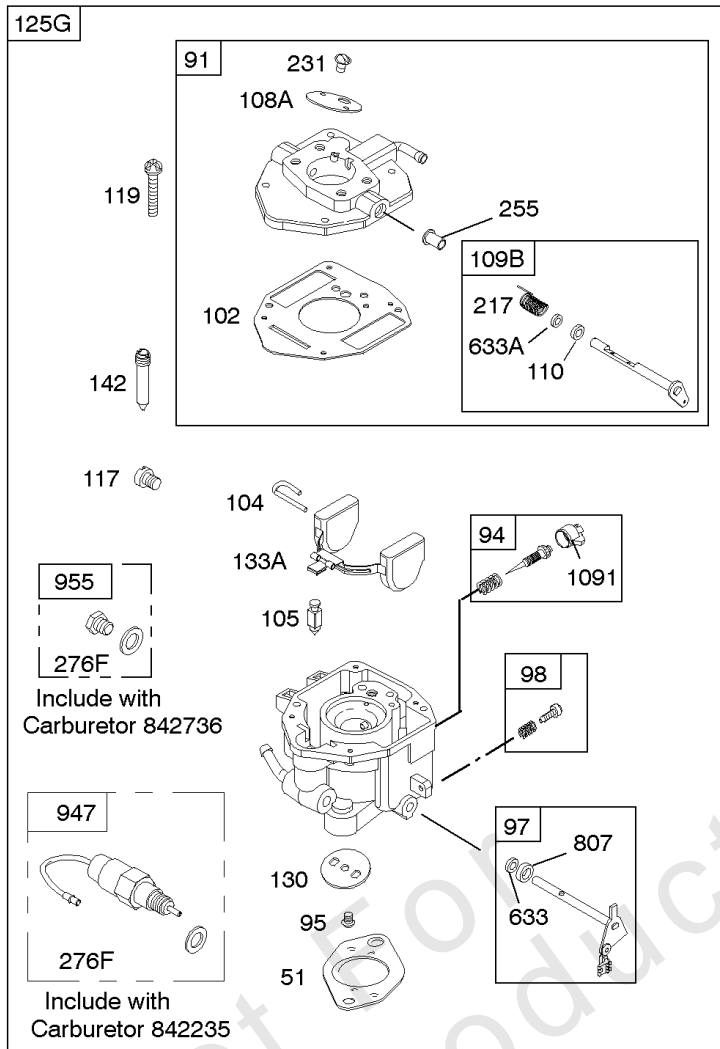

Carburetor

REF NO	PART NO	QTY	DESCRIPTION
51	691694		GASKET, Intake
91	809208		BODY, Upper Carburetor
94	844987		KIT, Idle Mixture
95	690718		SCREW -(Throttle Valve)
97	809007		KIT, Throttle Shaft
98	808177		KIT, Idle Speed
98A	808981		KIT, Idle Speed
102	692077		GASKET, Carburetor Body
104	690723		PIN, Float Hinge
105	805620		VALVE, Float Needle -(Gravity Feed)
108A	844989		VALVE, Choke
109B	809096		SHAFT-CHOKE
110	806861		WASHER -(Choke Shaft) (Plastic)
117	690881		JET, Main -(Standard) (Standard)
118	844990		JET, Main -(High Altitude) (5000 Feet)
118A	809442		JET, Main -(High Altitude) (9000 Feet and Above)
119	690720		SCREW -(Upper Carburetor Body to Lower Carburetor Body) (M4x18mm)
119	842761		SCREW -(Upper Carburetor Body to Lower Carburetor Body) (M4x16mm)
122A	846960		SPACER, Carburetor
127	847028		PLUG, Welch
130	690726		VALVE, Throttle
133A	844546		FLOAT, Carburetor
142	690725		NOZZLE, Carburetor
217	806862		SPRING, Choke Return
231	690718		SCREW -(Choke Valve)
255	690721		BUSHING, Choke Shaft
276	690724		WASHER, Sealing
365	690711		SCREW -(Carburetor/Throttle Body) (M8x38mm)
365A	690866		SCREW -(Carburetor/Throttle Body) (M6 x 98mm)
601	791850		CLAMP, Hose
601A	691038		CLAMP, Hose -(Black)
633	806131		SEAL, Choke/Throttle Shaft -(Throttle Shaft)
633A	690722		SEAL, Choke/Throttle Shaft -(Choke Shaft)
807	805557		SPACER -(Throttle)
947	692094		SOLENOID, Fuel
955	807723		PLUG, Carburetor
1091	691516		CAP, Limiter