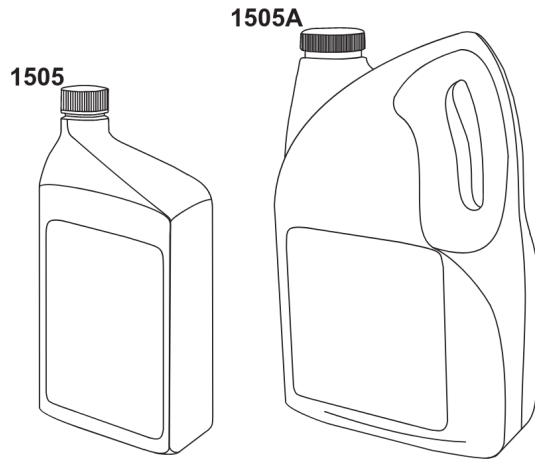

Not For
Reproduction

Lubrication

REF NO	PART NO	QTY	DESCRIPTION
186	796532	1	CONNECTOR, Hose -(Threaded Engine Block Connector for EZ-Oil Drain Hose)(Order hose separate)
239	690233	1	SWITCH, Oil Pressure -(2-4 PSI Normally-Closed Switch)
239A	491657S	1	SWITCH, Oil Pressure -(3-5 PSI Normally-Closed Switch)
239B	841281	1	SWITCH, Oil Pressure -(7-10 PSI Normally-Closed Switch)
239C	694115	1	SWITCH, Oil Pressure -(9-13 PSI Normally-Closed Switch)
239D	697049	1	SWITCH, Oil Pressure -(3-6 PSI Normally-Open Switch)
295	492061	1	ADAPTER, Remote Oil Filter -(Remote oil filter head with 18" (48 cm) hoses)
295	492062	1	ADAPTER, Remote Oil Filter -(Remote oil filter head with 30" (76 cm) hoses)
512	594200	1	HOSE, Oil Drain -(EZ-Oil Drain Hose, 10.5")(Order threaded engine block connector separate)
512	593635	1	HOSE, Oil Drain -(EZ-Oil Drain Hose, 13.75")(Order threaded engine block connector separate)
512B	1723165SM	1	HOSE, Oil Drain, 10-1/2" Long, 3/8-18 Fittings -(10.5")
512C	5048681SM	1	HOSE, OIL DRAIN -(12.5")
517	593633	1	RETAINER, Oil Drain
988	692063	1	GASKET, Oil Adapter
1027	492932S	1	FILTER, Oil
1028	492687	1	ADAPTER, Oil Filter -(Adapter Kit for mounting remote oil filter)
1028A	495244	1	ADAPTER-OIL FILTER -(Remote oil filter mounting head with fittings)
1346	844802	1	VALVE, Oil Drain Shut Off
1346A	492031	1	VALVE, Oil Drain Shut Off
1346B	5401WEB	1	VALVE, Oil Drain Shut Off -(1/4 Turn Oil Drain Valve with Hose)
1505	100169		OIL-1QT VANGUARD (CASE) -(1 qt. Bottle)
1505A	100170		OIL-5QT VANGUARD (CASE) -(5 qt. Bottle)
1600	494724	2	HOSE, Remote Oil Filter -(Hoses only (2) 18" (48 cm))
1600	494725	2	HOSE, Remote Oil Filter -(Hoses only (2) 30" (76 cm))