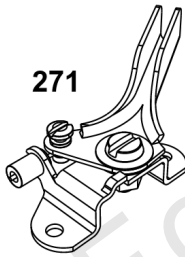

Not For Reproduction

Not For
Reproduction

PTO

REF NO	PART NO	QTY	DESCRIPTION
73	841582	1	SCREEN, Rotating
73A	494439	1	SCREEN, Rotating
74	841441	4	SCREW -(Rotating Screen)
74A	691647	4	SCREW -(Rotating Screen)
332	690887	1	NUT -(Flywheel)
668	691500	4	SPACER -(Rotating Screen)
668A	691215	4	SPACER -(Rotating Screen)
718	841581	1	PIN, Locating -(32MM)
849	691088	2	SCREW -(Stub Shaft)
849A	846236	2	SCREW -(Stub Shaft)
1047	841580	1	SHAFT, Stub -(1" Diameter) (4.75" Length)
1047A	842655	1	SHAFT, Stub -(1" Diameter) (5.43" Length)

578

A wiring harness with ten color-coded wires: orange, light orange, black, purple, blue, green, yellow, red, yellow, and grey. Each wire has a terminal at the end.

LOOSE CONNECTOR:
TE # 1-480704-0
MATE-N-LOK 6 POSITION HOUSING

Not For Reproduction

Speed Control

REF NO	PART NO	QTY	DESCRIPTION
262	841552	1	SCREW
265	691024	1	CLAMP, Casing -(Casing Clamp for Hard Casing)
265A	690798	1	CLAMP, Casing -(Casing Clamp for Soft Casing)
267	792629	1	SCREW -(Screw for Casing Clamp)
268	691025	1	CASING, Control Wire -(Wire Casing 72")
269	26634	1	WIRE, Control -(Control Wire 78")
269A	93907	1	WIRE, Control -(Control Wire 100")
270	691027	1	NUT -(Nut for Wire Casing)
271	691028	1	LEVER, Control -(Speed Control Lever Assembly)
271A	692105	1	LEVER, Control -(Speed Control Lever Assembly) ('L' Shaped End)
271B	692541	1	LEVER, Control -(Speed Control Lever Assembly) ('Z' Shaped End)
281	690742	1	PANEL, Control
347	691995	1	SWITCH-ROCKER
356	690796	1	WIRE, Stop
356A	691999	1	WIRE ASSEMBLY
416	595196	1	BRACKET, Throttle Cable -(Casing Clamp for Snap-In Casing)
416A	84006945	1	BRACKET, Throttle Cable
561	806447	1	NUT
620	494052	1	BRACKET, Control -(Throttle Control for Vanguard V-Twin Horizontal Small Block)
1619	691693	1	SCREW