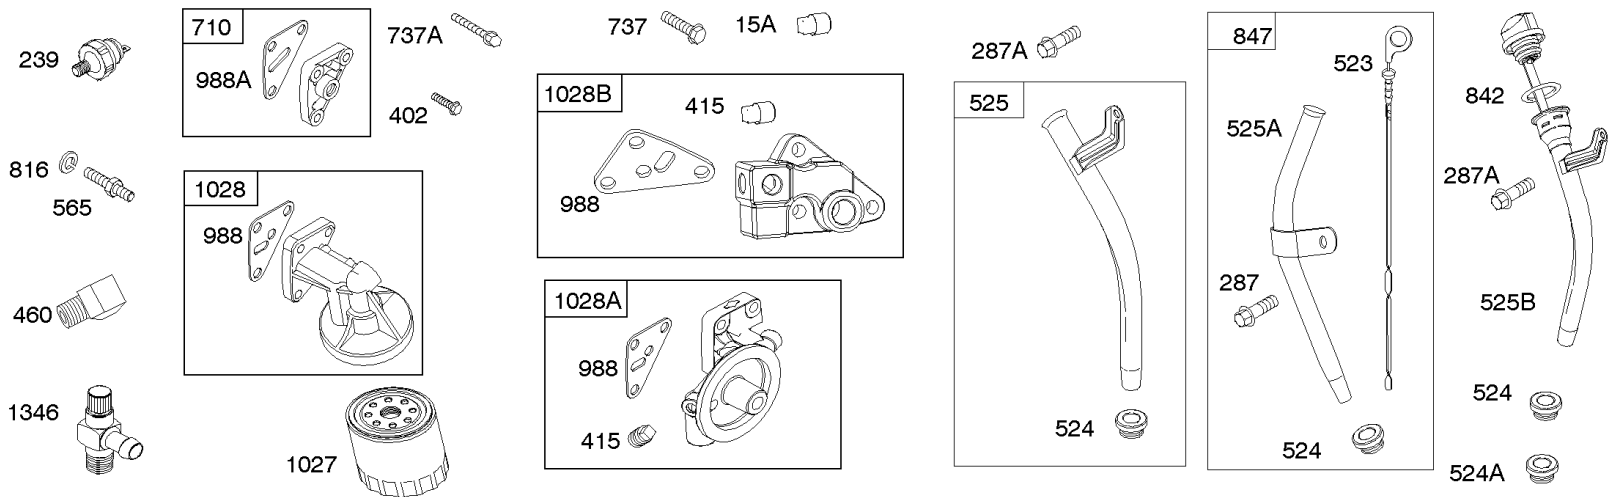

Carburetor Overhaul Kit, Engine & Valve Set

REF NO	PART NO	QTY	DESCRIPTION
3	805101S		SEAL, Oil -(Magneto Side)
7	806085S		GASKET, Cylinder Head
9	844986		GASKET, Breather
12	846487		GASKET, Crankcase
20	805049S		SEAL, Oil -(PTO Side)
51	691694		GASKET, Intake
51A	692035		GASKET, Intake
94	844987		KIT, Idle Mixture
102	692077		GASKET, Carburetor Body
104	690723		PIN, Float Hinge
105	805620		VALVE, Float Needle -(Gravity Feed)
117	690881		JET, Main -(Standard) (Standard)
121	809021		KIT, Carburetor Overhaul
142	690725		NOZZLE, Carburetor
255	690721		BUSHING, Choke Shaft
273	690681		SEAL, O-Ring -(Oil Pump)
276	690724		WASHER, Sealing
276A	807085		WASHER, Sealing -(Rocker Cover)
358	808704		GASKET SET, Engine
439	692154		O-RING, Oil Gallery -(Crankcase Cover/Sump or Cylinder Assembly)
468	690690		SEAL, O-Ring -(Oil Pump Screen)
633	806131		SEAL, Choke/Throttle Shaft -(Throttle Shaft)
633A	690722		SEAL, Choke/Throttle Shaft -(Choke Shaft)
691	842826		SEAL, Governor Shaft
807	805557		SPACER -(Throttle)
868	691963		SEAL, Valve
883	691613		GASKET, Exhaust
988	692063		GASKET, Oil Adapter
1022	806039S		GASKET, Rocker Cover
1091	691516		CAP, Limiter
1095B	842723		GASKET SET, Valve