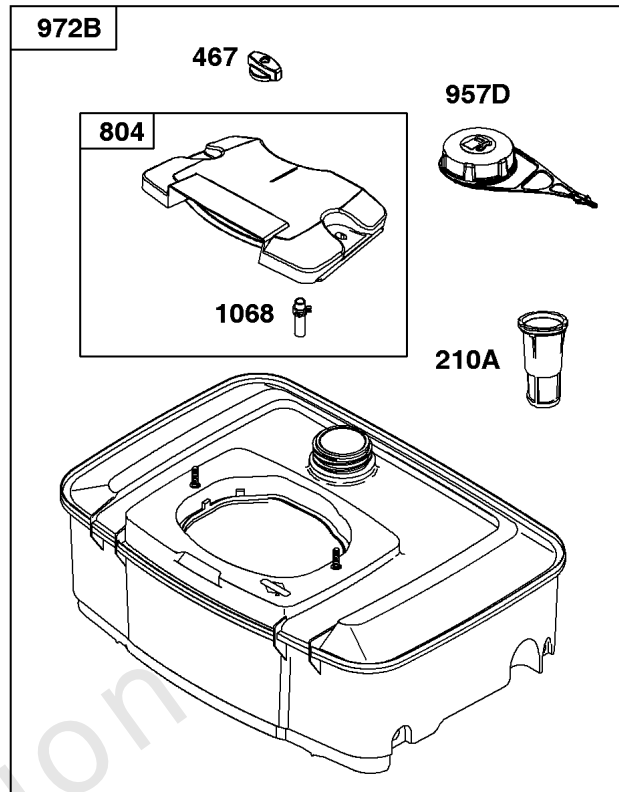

Included in Fuel Tank Service #845137

Included in Fuel Tank Service #845138

529A

674

674A

1054