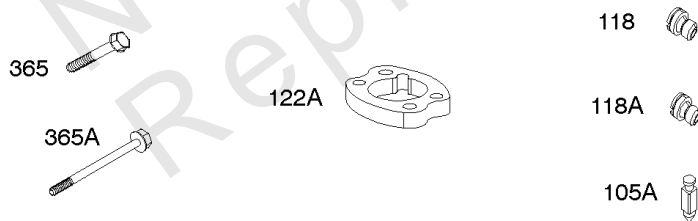

Carburetor

REF NO	PART NO	QTY	DESCRIPTION
51	691694		GASKET, Intake
91	809208		BODY, Upper Carburetor
94	844987		KIT, Idle Mixture
95	690718		SCREW -(Throttle Valve)
97	809007		KIT, Throttle Shaft
98	808177		KIT, Idle Speed
98A	808981		KIT, Idle Speed
102	692077		GASKET, Carburetor Body
104	690723		PIN, Float Hinge
105	805620		VALVE, Float Needle -(Gravity Feed)
108A	844989		VALVE, Choke
109B	809096		SHAFT-CHOKE
110	806861		WASHER -(Choke Shaft) (Plastic)
117	690881		JET, Main -(Standard) (Standard)
118	844990		JET, Main -(High Altitude) (5000 Feet)
118A	809442		JET, Main -(High Altitude) (9000 Feet and Above)
119	690720		SCREW -(Upper Carburetor Body to Lower Carburetor Body) (M4x18mm)
119	842761		SCREW -(Upper Carburetor Body to Lower Carburetor Body) (M4x16mm)
122A	846960		SPACER, Carburetor
127	847028		PLUG, Welch
130	690726		VALVE, Throttle
133A	844546		FLOAT, Carburetor
142	690725		NOZZLE, Carburetor
217	806862		SPRING, Choke Return
231	690718		SCREW -(Choke Valve)
255	690721		BUSHING, Choke Shaft
276	690724		WASHER, Sealing
365	690711		SCREW -(Carburetor/Throttle Body) (M8x38mm)
365A	690866		SCREW -(Carburetor/Throttle Body) (M6 x 98mm)
601	791850		CLAMP, Hose
601A	691038		CLAMP, Hose -(Black)
633	806131		SEAL, Choke/Throttle Shaft -(Throttle Shaft)
633A	690722		SEAL, Choke/Throttle Shaft -(Choke Shaft)
807	805557		SPACER -(Throttle)
947	692094		SOLENOID, Fuel
955	807723		PLUG, Carburetor
1091	691516		CAP, Limiter