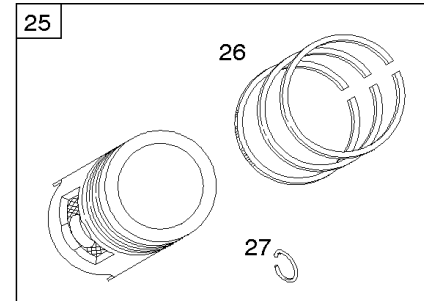

1036 EMISSIONS LABEL

1330 REPAIR MANUAL

1319 WARNING LABEL

WARNING

- Read and follow Operating Instructions before running engine.
- Gasoline is flammable. Allow engine to cool at least 2 minutes before refueling.
- Engines emit carbon monoxide, **DO NOT** run in enclosed area.
- Muffler area temperature may exceed 150°F. Do not touch hot parts.

REQUIRED when replacing parts with warning labels affixed.