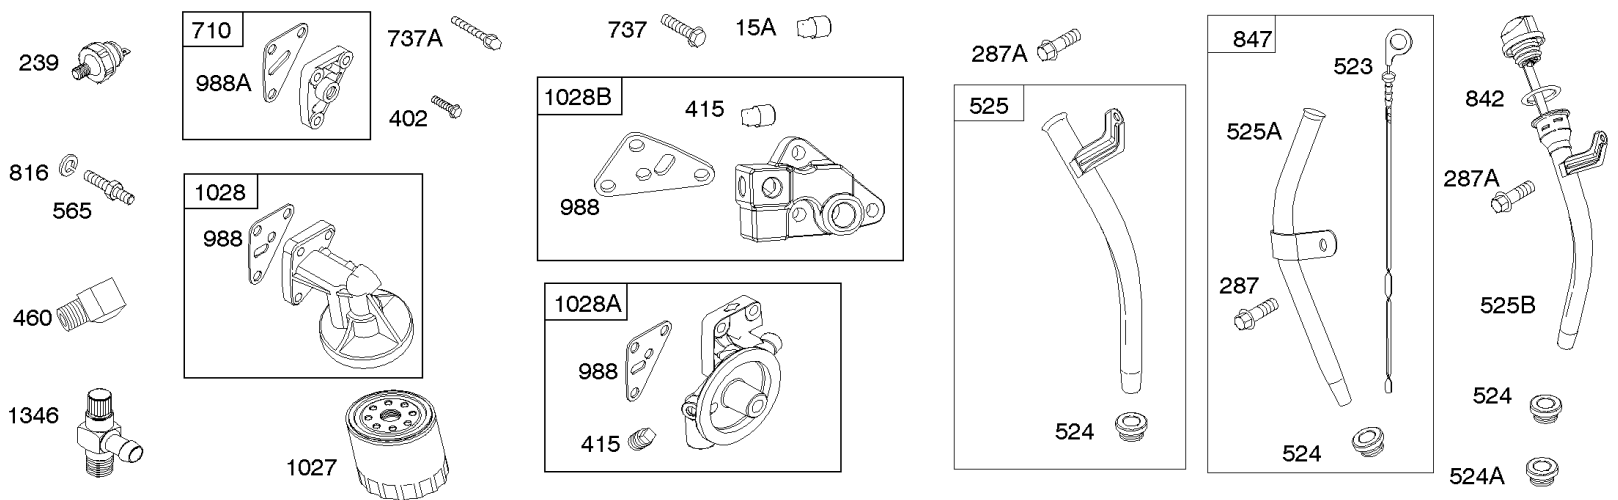

Crankcase Cover, Lubrication, Oil Filter Adapter,

REF NO	PART NO	QTY	DESCRIPTION
12	846487		GASKET, Crankcase
15A	691686		PLUG-OIL DRAIN -(1/4"-18 NPTF - 3/8 External Sq)
17	843827		BEARING, Ball -(Crankcase Cover Requires Two (2) Ball Bearings)
18	844588		COVER, Crankcase
20	805049S		SEAL, Oil -(PTO Side)
22	807362		SCREW -(Crankcase Cover/Sump)
86	690745		COVER, Gear
239	690233		SWITCH, Oil Pressure
273	690681		SEAL, O-Ring -(Oil Pump)
287	692062		SCREW -(Dipstick Tube) (M8x18mm)
287A	806660		SCREW -(Dipstick Tube)
402	690679		SCREW -(Oil Filter Cover) (M6x21mm)
404	690704		WASHER -(Governor Crank)
415	794903		PLUG -(1/8"-27 NPTF - EXTERNAL SQ)
439	692154		O-RING, Oil Gallery -(Crankcase Cover/Sump or Cylinder Assembly)
460	806667		CONNECTOR, Filter Adapter
468	690690		SEAL, O-Ring -(Oil Pump Screen)
479	807084		SCREW -(Oil Pump Screen) (M6x14mm)
523	693175		DIPSTICK
524	693172		SEAL, O-Ring -(Dipstick Tube)
525	693174		TUBE, Dipstick
525A	693173		TUBE, Dipstick
552	690701		BUSHING, Governor Crank
552A	806686		BUSHING, Governor Crank
565	690682		STUD -(Oil Filter Adapter)
596	691492		SCREW -(Oil Pump) (M6x30mm)
614	691550		PIN, Cotter
616	806685		CRANK, Governor
650	841233		SCREW -(Oil Deflector)
691	842826		SEAL, Governor Shaft
710	807689		COVER, Oil Filter
737	690679		SCREW -(Oil Filter Adapter) (M6x21mm)
737A	841233		SCREW -(Oil Filter Adapter) (Oil Filter Adapter)
816	690706		WASHER -(Oil Filter Adapter)
988	692063		GASKET, Oil Adapter
988A	690687		GASKET, Oil Adapter
1017	690900		SCREEN, Oil Pump