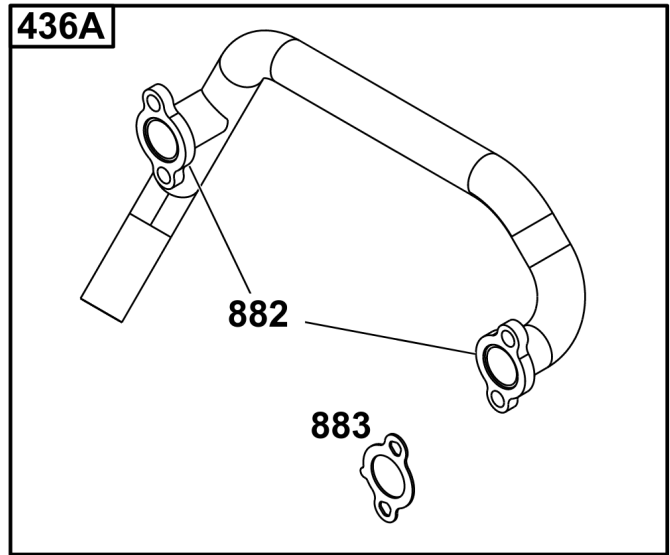

Oil Filter Side Outlet Manifolds

REF NO	PART NO	QTY	DESCRIPTION
436	805609	1	MANIFOLD, Exhaust -(Vertical: 3567)
436A	692061	1	MANIFOLD, Exhaust -(Horizontal: 3054, 3564)
436B	691501	1	MANIFOLD, Exhaust -(Horizontal: 3054, 3564)
436C	808908	1	MANIFOLD, Exhaust -(Horizontal: 3854, 3864)
436D	808916	1	MANIFOLD, Exhaust -(Horizontal: 3854, 3864) (Vertical: 3867)
437	691902	4	SCREW -(Exhaust Manifold)
882	692074	2	FLANGE, Exhaust
883	691613	2	GASKET, Exhaust

Not For Reproduction