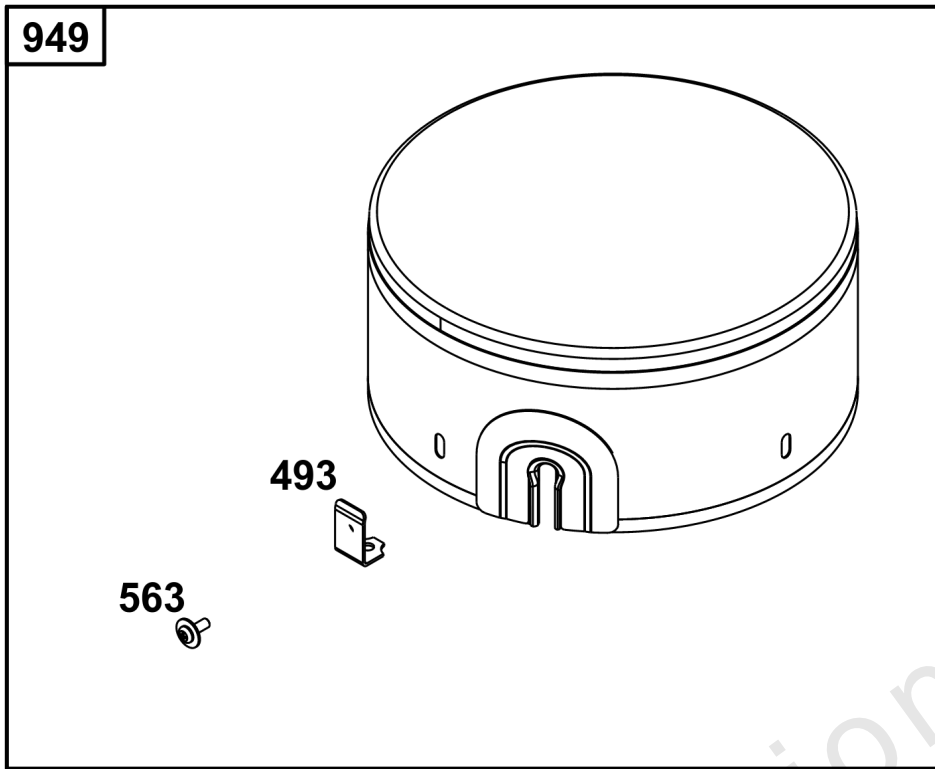

Not For
Reproduction

Flywheel and Air Intake Guards

REF NO	PART NO	QTY	DESCRIPTION
493	845729	4	BRACKET, Mounting
563	841441	4	SCREW
805	843024	1	MINDER, Filter -(For Engines with Cyclonic Air Filter)
930	846284	1	GUARD, Flywheel Fan
949	845728	1	GUARD, Debris Screen -(Vertical: 3867)

Not For Reproduction