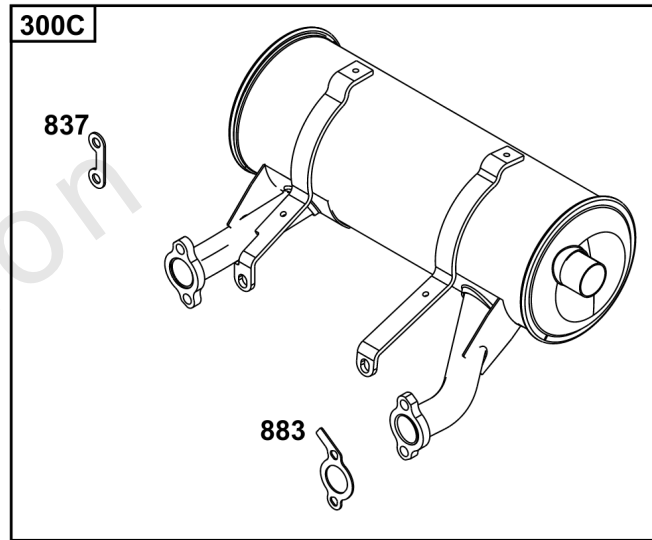

Not For
Reproduction

Lubrication

REF NO	PART NO	QTY	DESCRIPTION
186	796532	1	CONNECTOR, Hose -(Threaded Engine Block Connector for EZ-Oil Drain Hose)(Order hose separate)
239	690233	1	SWITCH, Oil Pressure -(2-4 PSI Normally-Closed Switch)
239A	491657S	1	SWITCH, Oil Pressure -(3-5 PSI Normally-Closed Switch)
239B	841281	1	SWITCH, Oil Pressure -(7-10 PSI Normally-Closed Switch)
239C	694115	1	SWITCH, Oil Pressure -(9-13 PSI Normally-Closed Switch)
239D	697049	1	SWITCH, Oil Pressure -(3-6 PSI Normally-Open Switch)
295	492061	1	ADAPTER, Remote Oil Filter -(Remote oil filter head with 18" (48 cm) hoses)
295	492062	1	ADAPTER, Remote Oil Filter -(Remote oil filter head with 30" (76 cm) hoses)
512	594200	1	HOSE, Oil Drain -(EZ-Oil Drain Hose, 10.5")(Order threaded engine block connector separate)
512	593635	1	HOSE, Oil Drain -(EZ-Oil Drain Hose, 13.75")(Order threaded engine block connector separate)
512B	1723165SM	1	HOSE, Oil Drain, 10-1/2" Long, 3/8-18 Fittings -(10.5")
512C	5048681SM	1	HOSE, OIL DRAIN -(12.5")
517	593633	1	RETAINER, Oil Drain
988	692063	1	GASKET, Oil Adapter
1027	492932S	1	FILTER, Oil
1028	492687	1	ADAPTER, Oil Filter -(Adapter Kit for mounting remote oil filter)
1028A	495244	1	ADAPTER-OIL FILTER -(Remote oil filter mounting head with fittings)
1346	844802	1	VALVE, Oil Drain Shut Off
1346A	492031	1	VALVE, Oil Drain Shut Off
1346B	5401WEB	1	VALVE, Oil Drain Shut Off -(1/4 Turn Oil Drain Valve with Hose)
1505	100169		OIL-1QT VANGUARD (CASE) -(1 qt. Bottle)
1505A	100170		OIL-5QT VANGUARD (CASE) -(5 qt. Bottle)
1600	494724	2	HOSE, Remote Oil Filter -(Hoses only (2) 18" (48 cm))
1600	494725	2	HOSE, Remote Oil Filter -(Hoses only (2) 30" (76 cm))