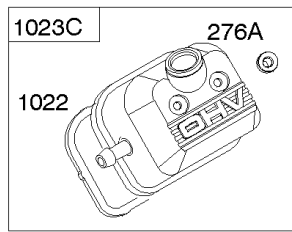

Cylinder Head, Valve Covers

Mfg. No: 305442-0300-F1

Cylinder Head, Valve Covers

REF NO	PART NO	QTY	DESCRIPTION
5	809200		HEAD, Cylinder -(Cylinder 1)
5A	809201		HEAD, Cylinder -(Cylinder 2)
7	806085S		GASKET, Cylinder Head
13	692059		SCREW -(Cylinder Head)
21	809500		CAP, Oil Fill
33	807681		VALVE, Exhaust
34	807680		VALVE, Intake
35	692084		SPRING, Valve -(Intake) (Intake)
36	692084		SPRING, Valve -(Exhaust) (Exhaust)
40	692058		RETAINER, Valve
42	807683		KEEPER, Valve
45	843379		TAPPET, Valve
192	807623		ADJUSTER, Rocker Arm
276A	807085		WASHER, Sealing -(Rocker Cover)
276D	691766		WASHER, Sealing -(Head)(Rocker Cover)
337	491055S		PLUG, Spark
337	84007216		PLUG, SPARK -(China Only)
383	19576S		WRENCH, Spark Plug
601	791850		CLAMP, Hose
635	692076		BOOT, Spark Plug
830	809157		STUD, Rocker Arm -(Rocker Arm)
868	691963		SEAL, Valve
871	692057		BUSHING, Valve Guide
914	807084		SCREW -(Rocker Cover)
918	791880		HOSE, Vacuum
1022	806039S		GASKET, Rocker Cover
1023C	842823		COVER, Rocker
1026	691758		ROD, Push -(Exhaust)(Aluminum)
1026	691836		ROD, Push -(Intake)(Steel)
1029	807323		ARM, Rocker
1100	791959		PIVOT, Rocker Arm
1254	807084		SCREW -(Rocker Arm Stud)