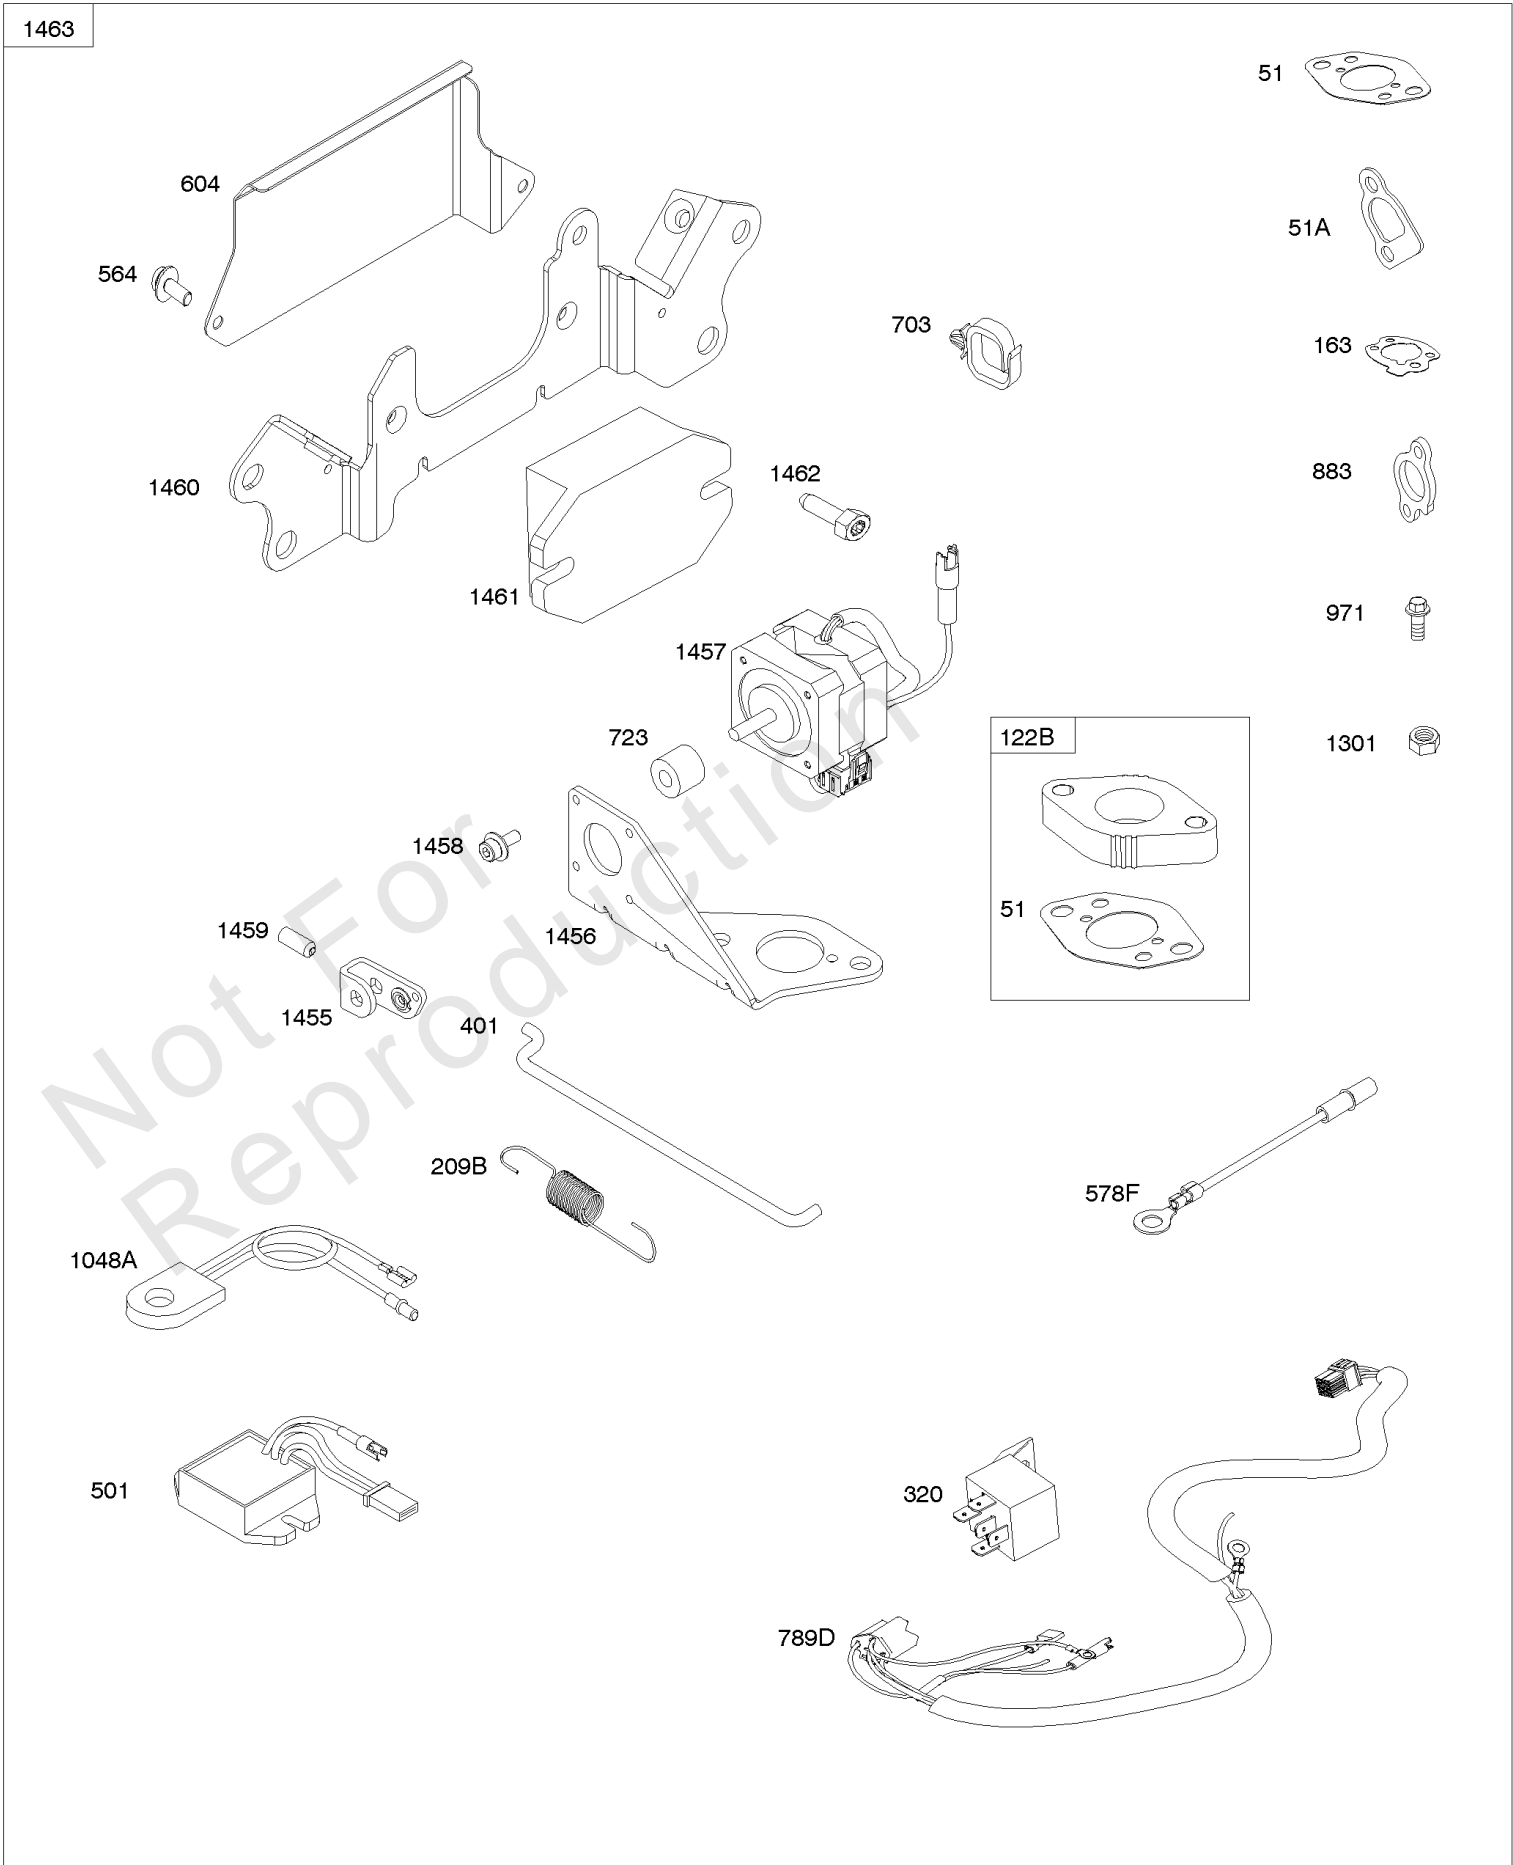

Electronic Governor

REF NO	PART NO	QTY	DESCRIPTION
51	691694		GASKET, Intake
51A	692035		GASKET, Intake
122B	845817		SPACER, Carburetor
209B	845816		SPRING/LINK, Governor
320	1726829SM		RELAY(S)
401	845814		LINK, Actuator
501	845907		REGULATOR
564	690677		SCREW -(Control Cover)
578F	845849		WIRE ASSEMBLY
604	845821		COVER, Control
703	691010		CLIP
723	845818		SEAL, Foam
789D	845788		HARNESS, Wiring
883	691613		GASKET, Exhaust
971	807084		SCREW -(Air Cleaner Base to Carburetor/Throttle Body)
1048A	845556		MODULE, Electronic Governor
1301	845823		NUT -(Wiring Harness)
1455	845813		LEVER, Actuator
1456	845815		BRACKET, Mounting
1457	845819		MOTOR, Stepper
1458	845812		SCREW -(Stepper Motor)
1459	845820		SCREW
1460	845822		BRACKET, Control
1461	845824		UNIT, Engine Control -(Pre-Programmed)
1462	792629		SCREW -(Engine Control Unit) (ECU)