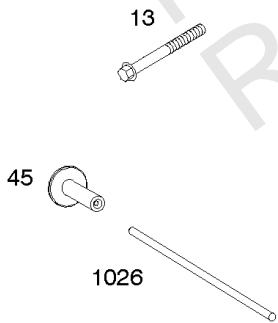

Cylinder Head, Valve Covers

Mfg. No: 305442-0300-F1

Cylinder Head, Valve Covers

REF NO	PART NO	QTY	DESCRIPTION
5	809200		HEAD, Cylinder -(Cylinder 1)
5A	809201		HEAD, Cylinder -(Cylinder 2)
7	806085S		GASKET, Cylinder Head
13	692059		SCREW -(Cylinder Head)
21	809500		CAP, Oil Fill
33	807681		VALVE, Exhaust
34	807680		VALVE, Intake
35	692084		SPRING, Valve -(Intake) (Intake)
36	692084		SPRING, Valve -(Exhaust) (Exhaust)
40	692058		RETAINER, Valve
42	807683		KEEPER, Valve
45	843379		TAPPET, Valve
192	807623		ADJUSTER, Rocker Arm
276A	807085		WASHER, Sealing -(Rocker Cover)
276D	691766		WASHER, Sealing -(Head)(Rocker Cover)
337	491055S		PLUG, Spark
337	84007216		PLUG, SPARK -(China Only)
383	19576S		WRENCH, Spark Plug
601	791850		CLAMP, Hose
635	692076		BOOT, Spark Plug
830	809157		STUD, Rocker Arm -(Rocker Arm)
868	691963		SEAL, Valve
871	692057		BUSHING, Valve Guide
914	807084		SCREW -(Rocker Cover)
918	791880		HOSE, Vacuum
1022	806039S		GASKET, Rocker Cover
1023C	842823		COVER, Rocker
1026	691758		ROD, Push -(Exhaust)(Aluminum)
1026	691836		ROD, Push -(Intake)(Steel)
1029	807323		ARM, Rocker
1100	791959		PIVOT, Rocker Arm
1254	807084		SCREW -(Rocker Arm Stud)