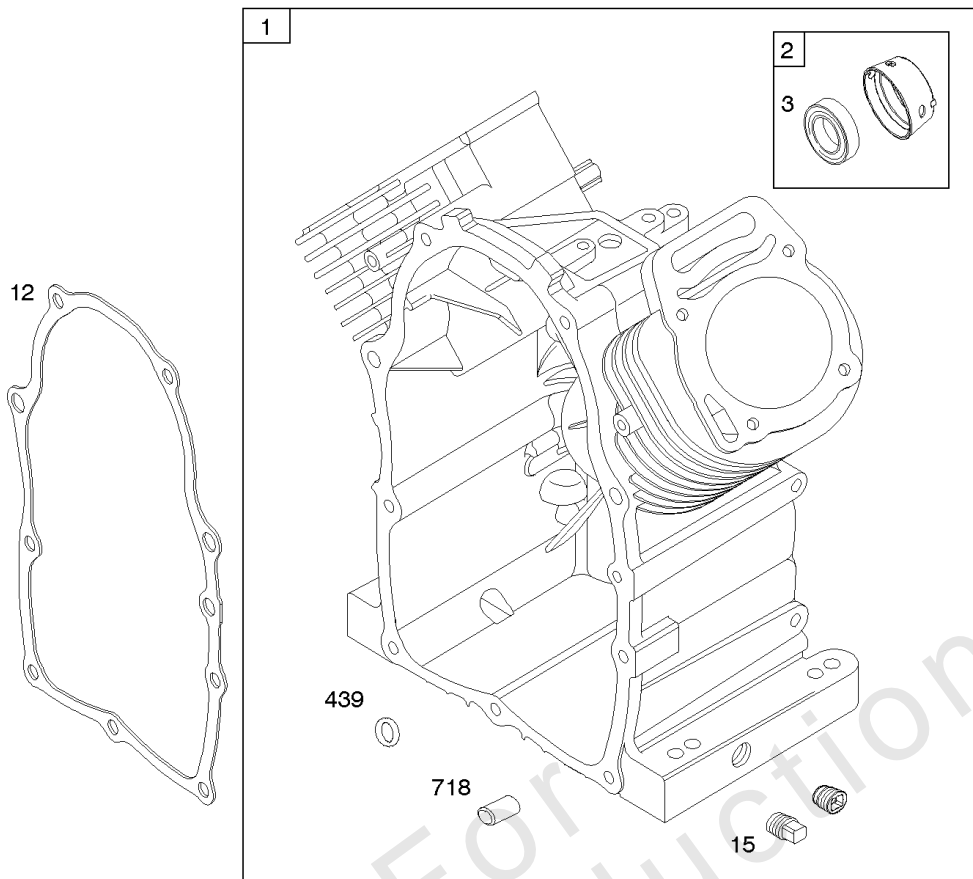

REQUIRED when replacing parts with warning labels affixed.

Camshaft, Crankshaft, Cylinder, Piston/Rings/Connecting Rod

REF NO	PART NO	QTY	DESCRIPTION
1	692178		CYLINDER ASSEMBLY
2	808534		KIT, Bushing/Seal -(Magneto Side)
3	805101S		SEAL, Oil -(Magneto Side)
8	808984		BREATHER ASSEMBLY
9	844986		GASKET, Breather
10	690751		SCREW -(Breather Assembly)
11	691556		TUBE, Breather
11B	844921		TUBE, Breather -Used After Code Date 09121800
12	846487		GASKET, Crankcase
15	691680		PLUG, Oil Drain -(3/8"-18 NPTF - Internal 3/8" Sq)
15	690946		PLUG, Oil Drain -(3/8"-18 NPTF-External 7/16" Sq)
16	692161		CRANKSHAFT
17	843827		BEARING, Ball -(Crankcase Cover Requires Two (2) Ball Bearings)
25	843951		PISTON ASSEMBLY -(Standard) -Used After Code Date 07122300
25A	843951		PISTON ASSEMBLY -(Standard) -Used Before Code Date 07122400
25A	843958		PISTON ASSEMBLY -(.020 Oversize)
26	843953		SET, Ring -(Standard) -Used After Code Date 07122300
26	843957		SET, Ring -(.020 Oversize) -Used After Code Date 07122300
26	-----		Ring Set -(For Replacement Rings Order Ref #25A) -Used Before Code Date 07072400
26	-----		Ring Set -(For Replacement Rings Order Ref #25A) -Used Before Code Date 07122400
27	690683		LOCK, Piston Pin
28	807621		PIN, Piston -(Standard) -Used Before Code Date 07122400
28	844541		PIN, Piston -(Standard) -Used After Code Date 07122300
29	807900S		ROD, Connecting
32	690698		SCREW -(Connecting Rod)
45	843379		TAPPET, Valve
46	845649		CAMSHAFT
357	691483		KEY, Drive Pulley
377	808095		KEY, Flywheel
377A	691639		KEY, Woodruff
439	692154		O-RING, Oil Gallery -(Crankcase Cover/Sump or Cylinder Assembly)
572	690686		BAFFLE, Breather
598	807625		SHIM, End Play -(Crankshaft or Camshaft Bearing)