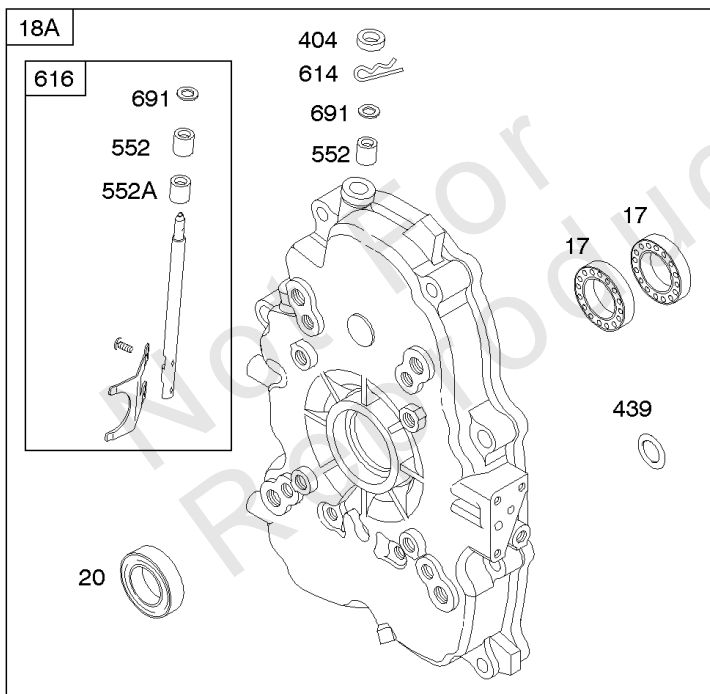

Crankcase Cover, Lubrication, Oil Filter Adapter,

REF NO	PART NO	QTY	DESCRIPTION
12	846487		GASKET, Crankcase
15A	691686		PLUG-OIL DRAIN -(1/4"-18 NPTF - 3/8 External Sq)
17	843827		BEARING, Ball -(Crankcase Cover Requires Two (2) Ball Bearings)
18	844588		COVER, Crankcase
20	805049S		SEAL, Oil -(PTO Side)
22	807362		SCREW -(Crankcase Cover/Sump)
86	690745		COVER, Gear
239	690233		SWITCH, Oil Pressure
273	690681		SEAL, O-Ring -(Oil Pump)
287	692062		SCREW -(Dipstick Tube) (M8x18mm)
287A	806660		SCREW -(Dipstick Tube)
402	690679		SCREW -(Oil Filter Cover) (M6x21mm)
404	690704		WASHER -(Governor Crank)
415	794903		PLUG -(1/8"-27 NPTF - EXTERNAL SQ)
439	692154		O-RING, Oil Gallery -(Crankcase Cover/Sump or Cylinder Assembly)
460	806667		CONNECTOR, Filter Adapter
468	690690		SEAL, O-Ring -(Oil Pump Screen)
479	807084		SCREW -(Oil Pump Screen) (M6x14mm)
523	693175		DIPSTICK
524	693172		SEAL, O-Ring -(Dipstick Tube)
525	693174		TUBE, Dipstick
525A	693173		TUBE, Dipstick
552	690701		BUSHING, Governor Crank
552A	806686		BUSHING, Governor Crank
565	690682		STUD -(Oil Filter Adapter)
596	691492		SCREW -(Oil Pump) (M6x30mm)
614	691550		PIN, Cotter
616	806685		CRANK, Governor
650	841233		SCREW -(Oil Deflector)
691	842826		SEAL, Governor Shaft
710	807689		COVER, Oil Filter
737	690679		SCREW -(Oil Filter Adapter) (M6x21mm)
737A	841233		SCREW -(Oil Filter Adapter) (Oil Filter Adapter)
816	690706		WASHER -(Oil Filter Adapter)
988	692063		GASKET, Oil Adapter
988A	690687		GASKET, Oil Adapter
1017	690900		SCREEN, Oil Pump