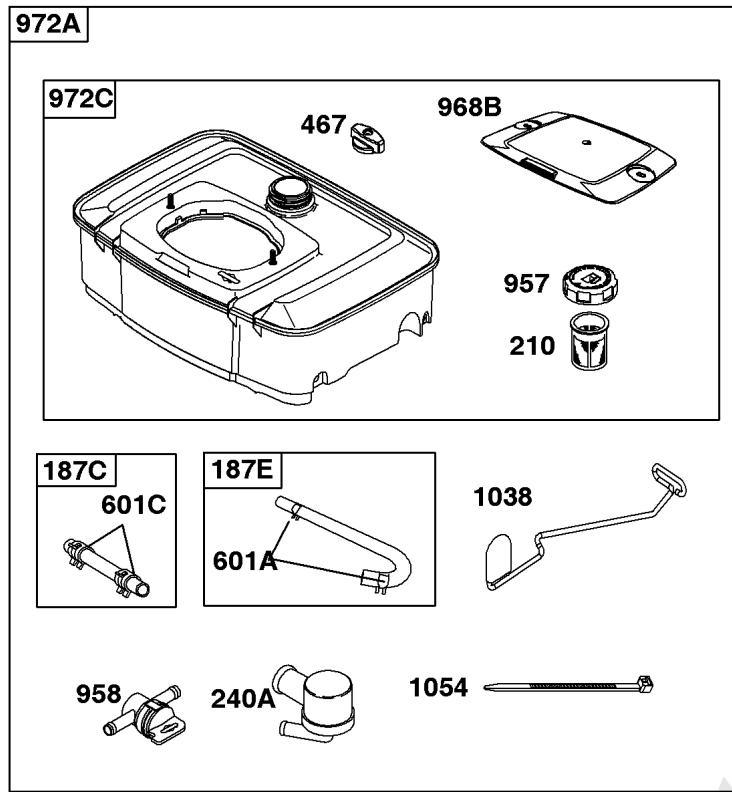

Included in Fuel Tank Service #845137

Included in Fuel Tank Service #845138

529A

674

674A

1054