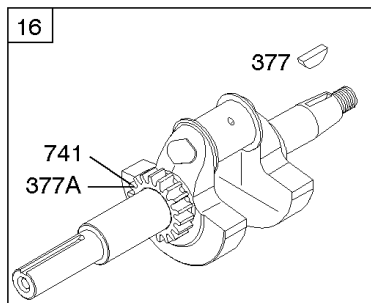

1036 EMISSIONS LABEL

1330 REPAIR MANUAL

1319 WARNING LABEL

WARNING

- Read and follow Operating Instructions before running engine.
- Gasoline is flammable. Allow engine to cool at least 2 minutes before refueling.
- Engines emit carbon monoxide, **DO NOT** run in enclosed area.
- Muffler area temperature may exceed 150°F. Do not touch hot parts.

REQUIRED when replacing parts with warning labels affixed.