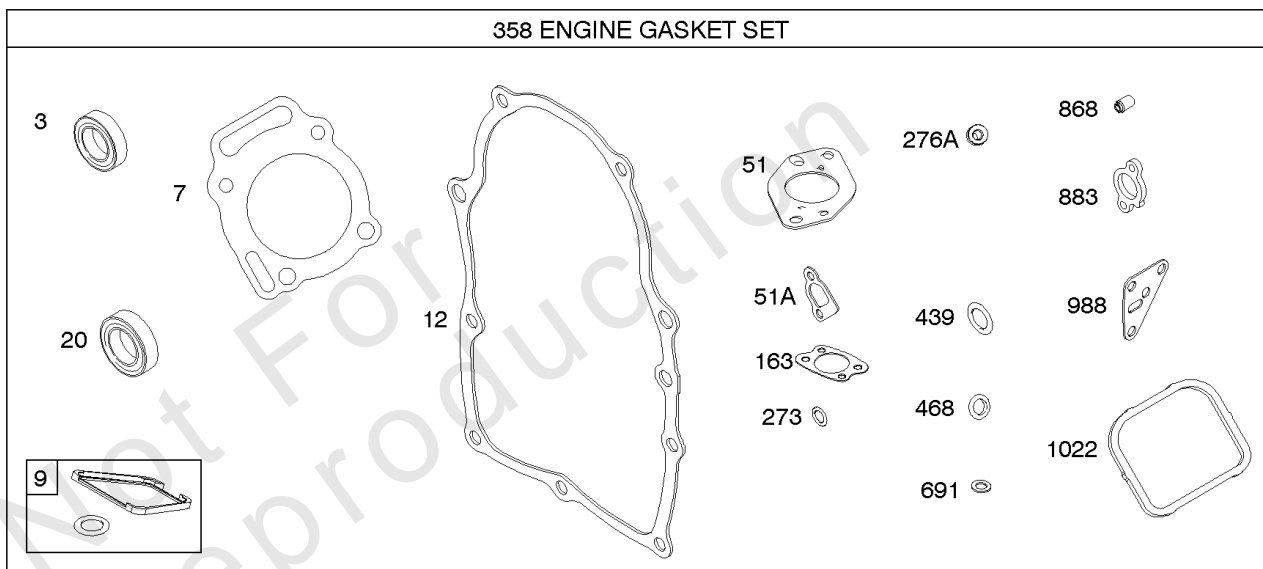

Carburetor

REF NO	PART NO	QTY	DESCRIPTION
833A	691593		SCREW -(Air Cleaner Mounting Strap/Stud)
862	845089		STRAP/STUD, Air Cleaner Mounting
875A	845088		BASE, Air Cleaner -(Metal)
947	692094		SOLENOID, Fuel
1091	691516		CAP, Limiter

Not For Reproduction