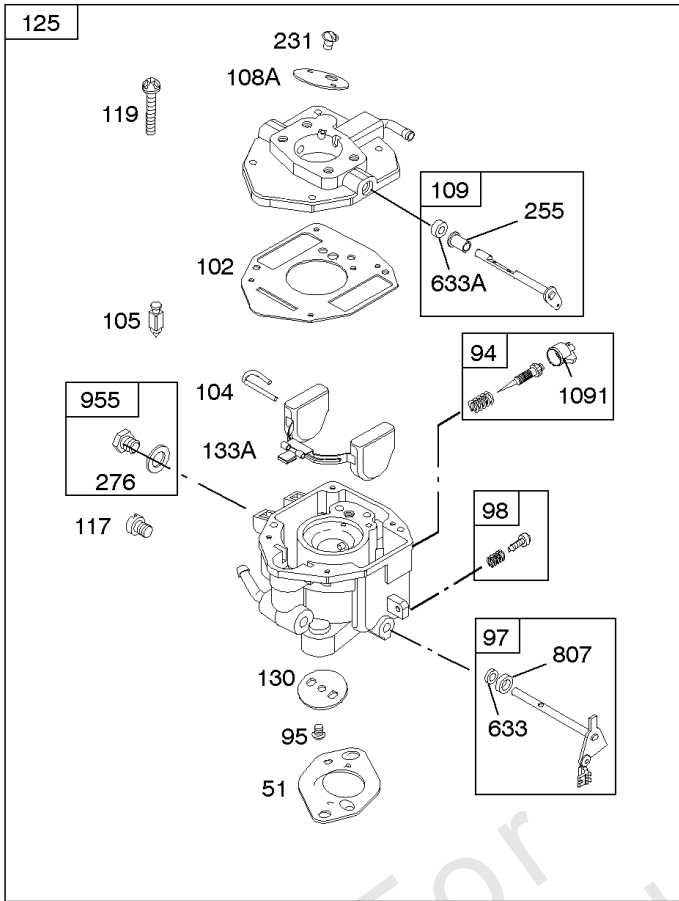

Carburetor

REF NO	PART NO	QTY	DESCRIPTION
955	807723		PLUG, Carburetor
987	807002		SEAL, Choke/Throttle Shaft
1091	691516		CAP, Limiter

Not For Reproduction

Carburetor

REF NO	PART NO	QTY	DESCRIPTION
11	691556		TUBE, Breather
11B	844921		TUBE, Breather -Used After Code Date 09121800
51	691694		GASKET, Intake
94	844987		KIT, Idle Mixture
95	690718		SCREW -(Throttle Valve)
97	809007		KIT, Throttle Shaft
98	808177		KIT, Idle Speed
102	692077		GASKET, Carburetor Body
104	690723		PIN, Float Hinge
105	805620		VALVE, Float Needle -(Gravity Feed)
108A	844989		VALVE, Choke
109	808398		KIT, Choke Shaft
110	806861		WASHER -(Choke Shaft) (Plastic)
117	690881		JET, Main -(Standard) (Standard)
118	844990		JET, Main -(High Altitude) (5000 Feet)
118A	809442		JET, Main -(High Altitude) (9000 Feet and Above)
119	690720		SCREW -(Upper Carburetor Body to Lower Carburetor Body) (M4x18mm)
119	842761		SCREW -(Upper Carburetor Body to Lower Carburetor Body) (M4x16mm)
125	844992		CARBURETOR -Used After Code Date 09121600
130	690726		VALVE, Throttle
133A	844546		FLOAT, Carburetor
163C	844931		GASKET, Air Cleaner
217	806862		SPRING, Choke Return
231	690718		SCREW -(Choke Valve)
255	690721		BUSHING, Choke Shaft
276	690724		WASHER, Sealing
365	690711		SCREW -(Carburetor/Throttle Body) (M8x38mm)
365A	690866		SCREW -(Carburetor/Throttle Body) (M6 x 98mm)
467	691985		KNOB, Air Cleaner Cover -Used Before Code Date 10040100
467	846431		KNOB, Air Cleaner Cover -Used After Code Date 10033100
601	791850		CLAMP, Hose
601A	691038		CLAMP, Hose -(Black)
629	807004		SPRING, Throttle Return -(Throttle Return)
633	806131		SEAL, Choke/Throttle Shaft -(Throttle Shaft)
633A	690722		SEAL, Choke/Throttle Shaft -(Choke Shaft)
637	806999		WASHER -(Throttle Shaft)
637A	807000		WASHER -(Throttle Shaft)