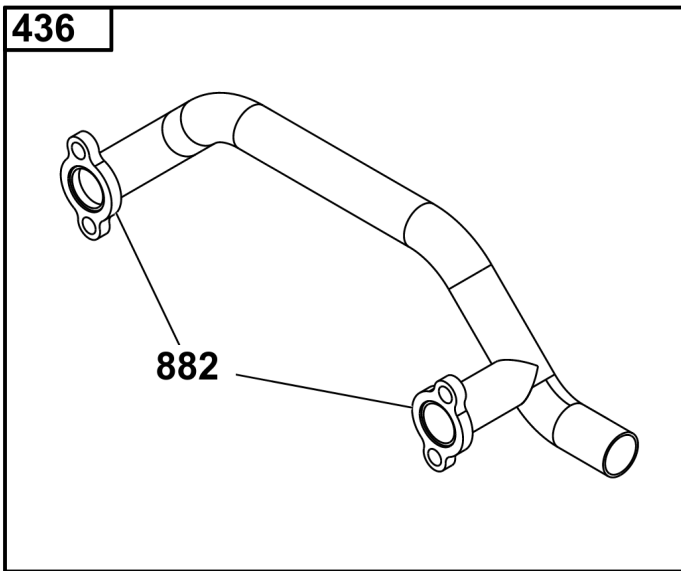

Starter Motor Side Outlet Manifolds

REF NO	PART NO	QTY	DESCRIPTION
436	691502	1	MANIFOLD, Exhaust -(Horizontal: 3054, 3564)
436A	691499	1	MANIFOLD, Exhaust -(Horizontal: 3054, 3564)
436B	808909	1	MANIFOLD, Exhaust -(Horizontal: 3854, 3864) (Vertical: 3867)
882	692074	2	FLANGE, Exhaust

Not For Reproduction