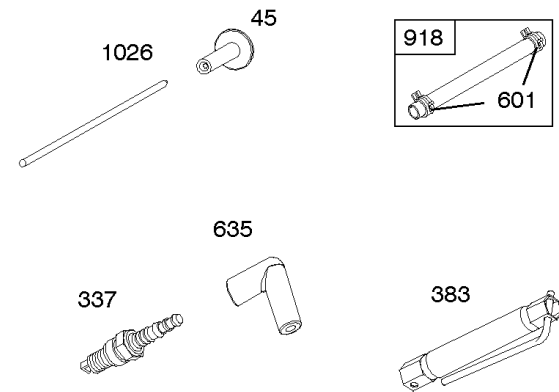

Cylinder Head, Valve Covers

Mfg. No: 305442-0300-F1

Cylinder Head, Valve Covers

REF NO	PART NO	QTY	DESCRIPTION
5	809200		HEAD, Cylinder -(Cylinder 1)
5A	809201		HEAD, Cylinder -(Cylinder 2)
7	806085S		GASKET, Cylinder Head
13	692059		SCREW -(Cylinder Head)
21	809500		CAP, Oil Fill
33	807681		VALVE, Exhaust
34	807680		VALVE, Intake
35	692084		SPRING, Valve -(Intake) (Intake)
36	692084		SPRING, Valve -(Exhaust) (Exhaust)
40	692058		RETAINER, Valve
42	807683		KEEPER, Valve
45	843379		TAPPET, Valve
192	807623		ADJUSTER, Rocker Arm
276A	807085		WASHER, Sealing -(Rocker Cover)
276D	691766		WASHER, Sealing -(Head)(Rocker Cover)
337	491055S		PLUG, Spark
337	84007216		PLUG, SPARK -(China Only)
383	19576S		WRENCH, Spark Plug
601	791850		CLAMP, Hose
635	692076		BOOT, Spark Plug
830	809157		STUD, Rocker Arm -(Rocker Arm)
868	691963		SEAL, Valve
871	692057		BUSHING, Valve Guide
914	807084		SCREW -(Rocker Cover)
918	791880		HOSE, Vacuum
1022	806039S		GASKET, Rocker Cover
1023C	842823		COVER, Rocker
1026	691758		ROD, Push -(Exhaust)(Aluminum)
1026	691836		ROD, Push -(Intake)(Steel)
1029	807323		ARM, Rocker
1100	791959		PIVOT, Rocker Arm
1254	807084		SCREW -(Rocker Arm Stud)