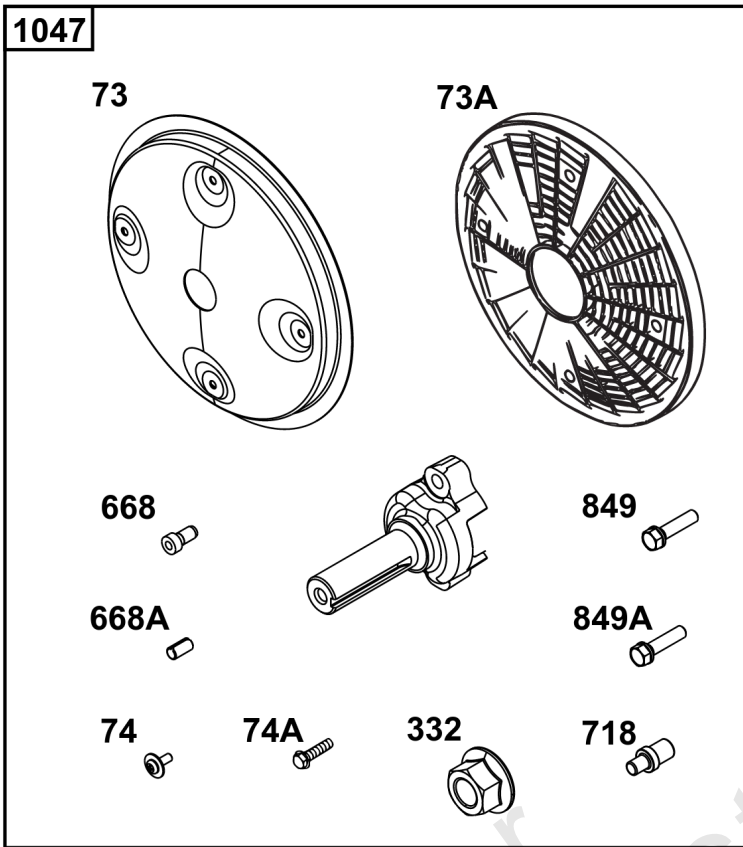

Not For Reproduction

Not For
Reproduction

PTO

REF NO	PART NO	QTY	DESCRIPTION
73	841582	1	SCREEN, Rotating
73A	494439	1	SCREEN, Rotating
74	841441	4	SCREW -(Rotating Screen)
74A	691647	4	SCREW -(Rotating Screen)
332	690887	1	NUT -(Flywheel)
668	691500	4	SPACER -(Rotating Screen)
668A	691215	4	SPACER -(Rotating Screen)
718	841581	1	PIN, Locating -(32MM)
849	691088	2	SCREW -(Stub Shaft)
849A	846236	2	SCREW -(Stub Shaft)
1047	841580	1	SHAFT, Stub -(1" Diameter) (4.75" Length)
1047A	842655	1	SHAFT, Stub -(1" Diameter) (5.43" Length)