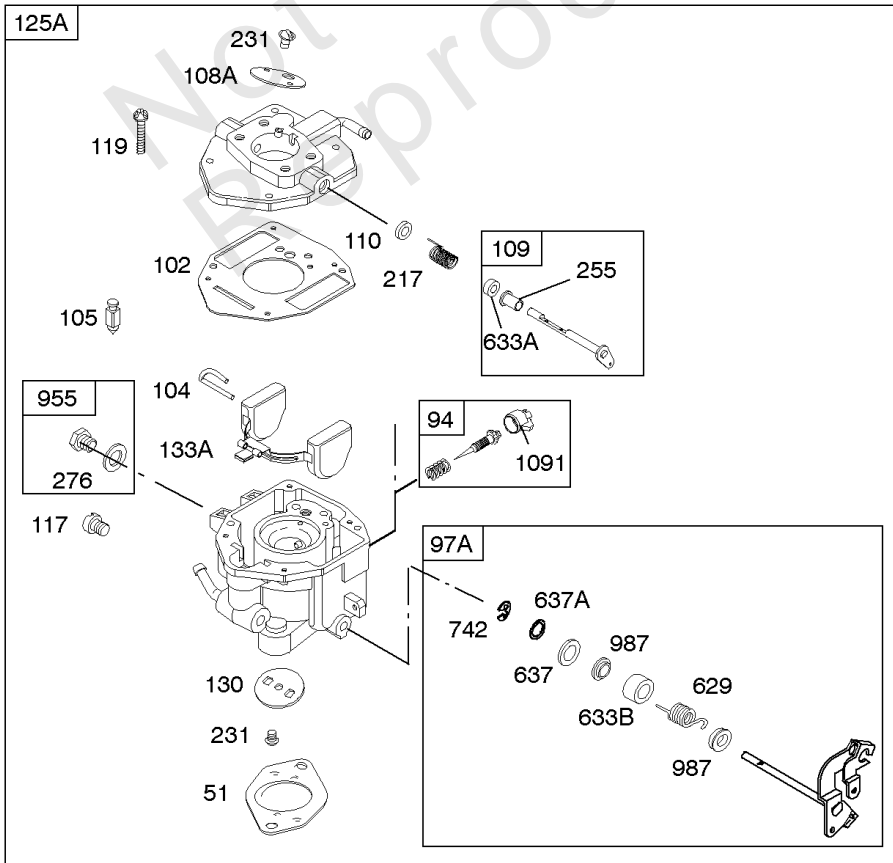

Carburetor

REF NO	PART NO	QTY	DESCRIPTION
11	691556		TUBE, Breather
11B	844921		TUBE, Breather -Used After Code Date 09121800
51	691694		GASKET, Intake
94	844987		KIT, Idle Mixture
95	690718		SCREW -(Throttle Valve)
97	809007		KIT, Throttle Shaft
98	808177		KIT, Idle Speed
102	692077		GASKET, Carburetor Body
104	690723		PIN, Float Hinge
105	805620		VALVE, Float Needle -(Gravity Feed)
108A	844989		VALVE, Choke
109	808398		KIT, Choke Shaft
110	806861		WASHER -(Choke Shaft) (Plastic)
117	690881		JET, Main -(Standard) (Standard)
118	844990		JET, Main -(High Altitude) (5000 Feet)
118A	809442		JET, Main -(High Altitude) (9000 Feet and Above)
119	690720		SCREW -(Upper Carburetor Body to Lower Carburetor Body) (M4x18mm)
119	842761		SCREW -(Upper Carburetor Body to Lower Carburetor Body) (M4x16mm)
125	844992		CARBURETOR -Used After Code Date 09121600
130	690726		VALVE, Throttle
133A	844546		FLOAT, Carburetor
163C	844931		GASKET, Air Cleaner
217	806862		SPRING, Choke Return
231	690718		SCREW -(Choke Valve)
255	690721		BUSHING, Choke Shaft
276	690724		WASHER, Sealing
365	690711		SCREW -(Carburetor/Throttle Body) (M8x38mm)
365A	690866		SCREW -(Carburetor/Throttle Body) (M6 x 98mm)
467	691985		KNOB, Air Cleaner Cover -Used Before Code Date 10040100
467	846431		KNOB, Air Cleaner Cover -Used After Code Date 10033100
601	791850		CLAMP, Hose
601A	691038		CLAMP, Hose -(Black)
629	807004		SPRING, Throttle Return -(Throttle Return)
633	806131		SEAL, Choke/Throttle Shaft -(Throttle Shaft)
633A	690722		SEAL, Choke/Throttle Shaft -(Choke Shaft)
637	806999		WASHER -(Throttle Shaft)
637A	807000		WASHER -(Throttle Shaft)