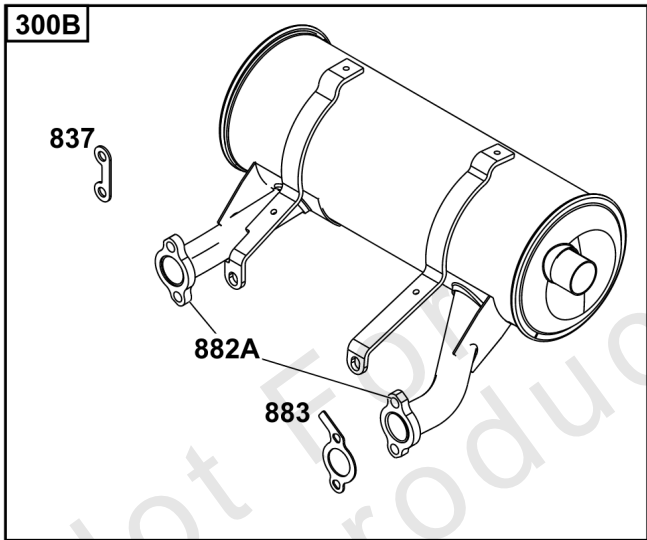

Not For
Reproduction

Lubrication

REF NO	PART NO	QTY	DESCRIPTION
186	796532	1	CONNECTOR, Hose -(Threaded Engine Block Connector for EZ-Oil Drain Hose)(Order hose separate)
239	690233	1	SWITCH, Oil Pressure -(2-4 PSI Normally-Closed Switch)
239A	491657S	1	SWITCH, Oil Pressure -(3-5 PSI Normally-Closed Switch)
239B	841281	1	SWITCH, Oil Pressure -(7-10 PSI Normally-Closed Switch)
239C	694115	1	SWITCH, Oil Pressure -(9-13 PSI Normally-Closed Switch)
239D	697049	1	SWITCH, Oil Pressure -(3-6 PSI Normally-Open Switch)
295	492061	1	ADAPTER, Remote Oil Filter -(Remote oil filter head with 18" (48 cm) hoses)
295	492062	1	ADAPTER, Remote Oil Filter -(Remote oil filter head with 30" (76 cm) hoses)
512	594200	1	HOSE, Oil Drain -(EZ-Oil Drain Hose, 10.5")(Order threaded engine block connector separate)
512	593635	1	HOSE, Oil Drain -(EZ-Oil Drain Hose, 13.75")(Order threaded engine block connector separate)
512B	1723165SM	1	HOSE, Oil Drain, 10-1/2" Long, 3/8-18 Fittings -(10.5")
512C	5048681SM	1	HOSE, OIL DRAIN -(12.5")
517	593633	1	RETAINER, Oil Drain
988	692063	1	GASKET, Oil Adapter
1027	492932S	1	FILTER, Oil
1028	492687	1	ADAPTER, Oil Filter -(Adapter Kit for mounting remote oil filter)
1028A	495244	1	ADAPTER-OIL FILTER -(Remote oil filter mounting head with fittings)
1346	844802	1	VALVE, Oil Drain Shut Off
1346A	492031	1	VALVE, Oil Drain Shut Off
1346B	5401WEB	1	VALVE, Oil Drain Shut Off -(1/4 Turn Oil Drain Valve with Hose)
1505	100169		OIL-1QT VANGUARD (CASE) -(1 qt. Bottle)
1505A	100170		OIL-5QT VANGUARD (CASE) -(5 qt. Bottle)
1600	494724	2	HOSE, Remote Oil Filter -(Hoses only (2) 18" (48 cm))
1600	494725	2	HOSE, Remote Oil Filter -(Hoses only (2) 30" (76 cm))