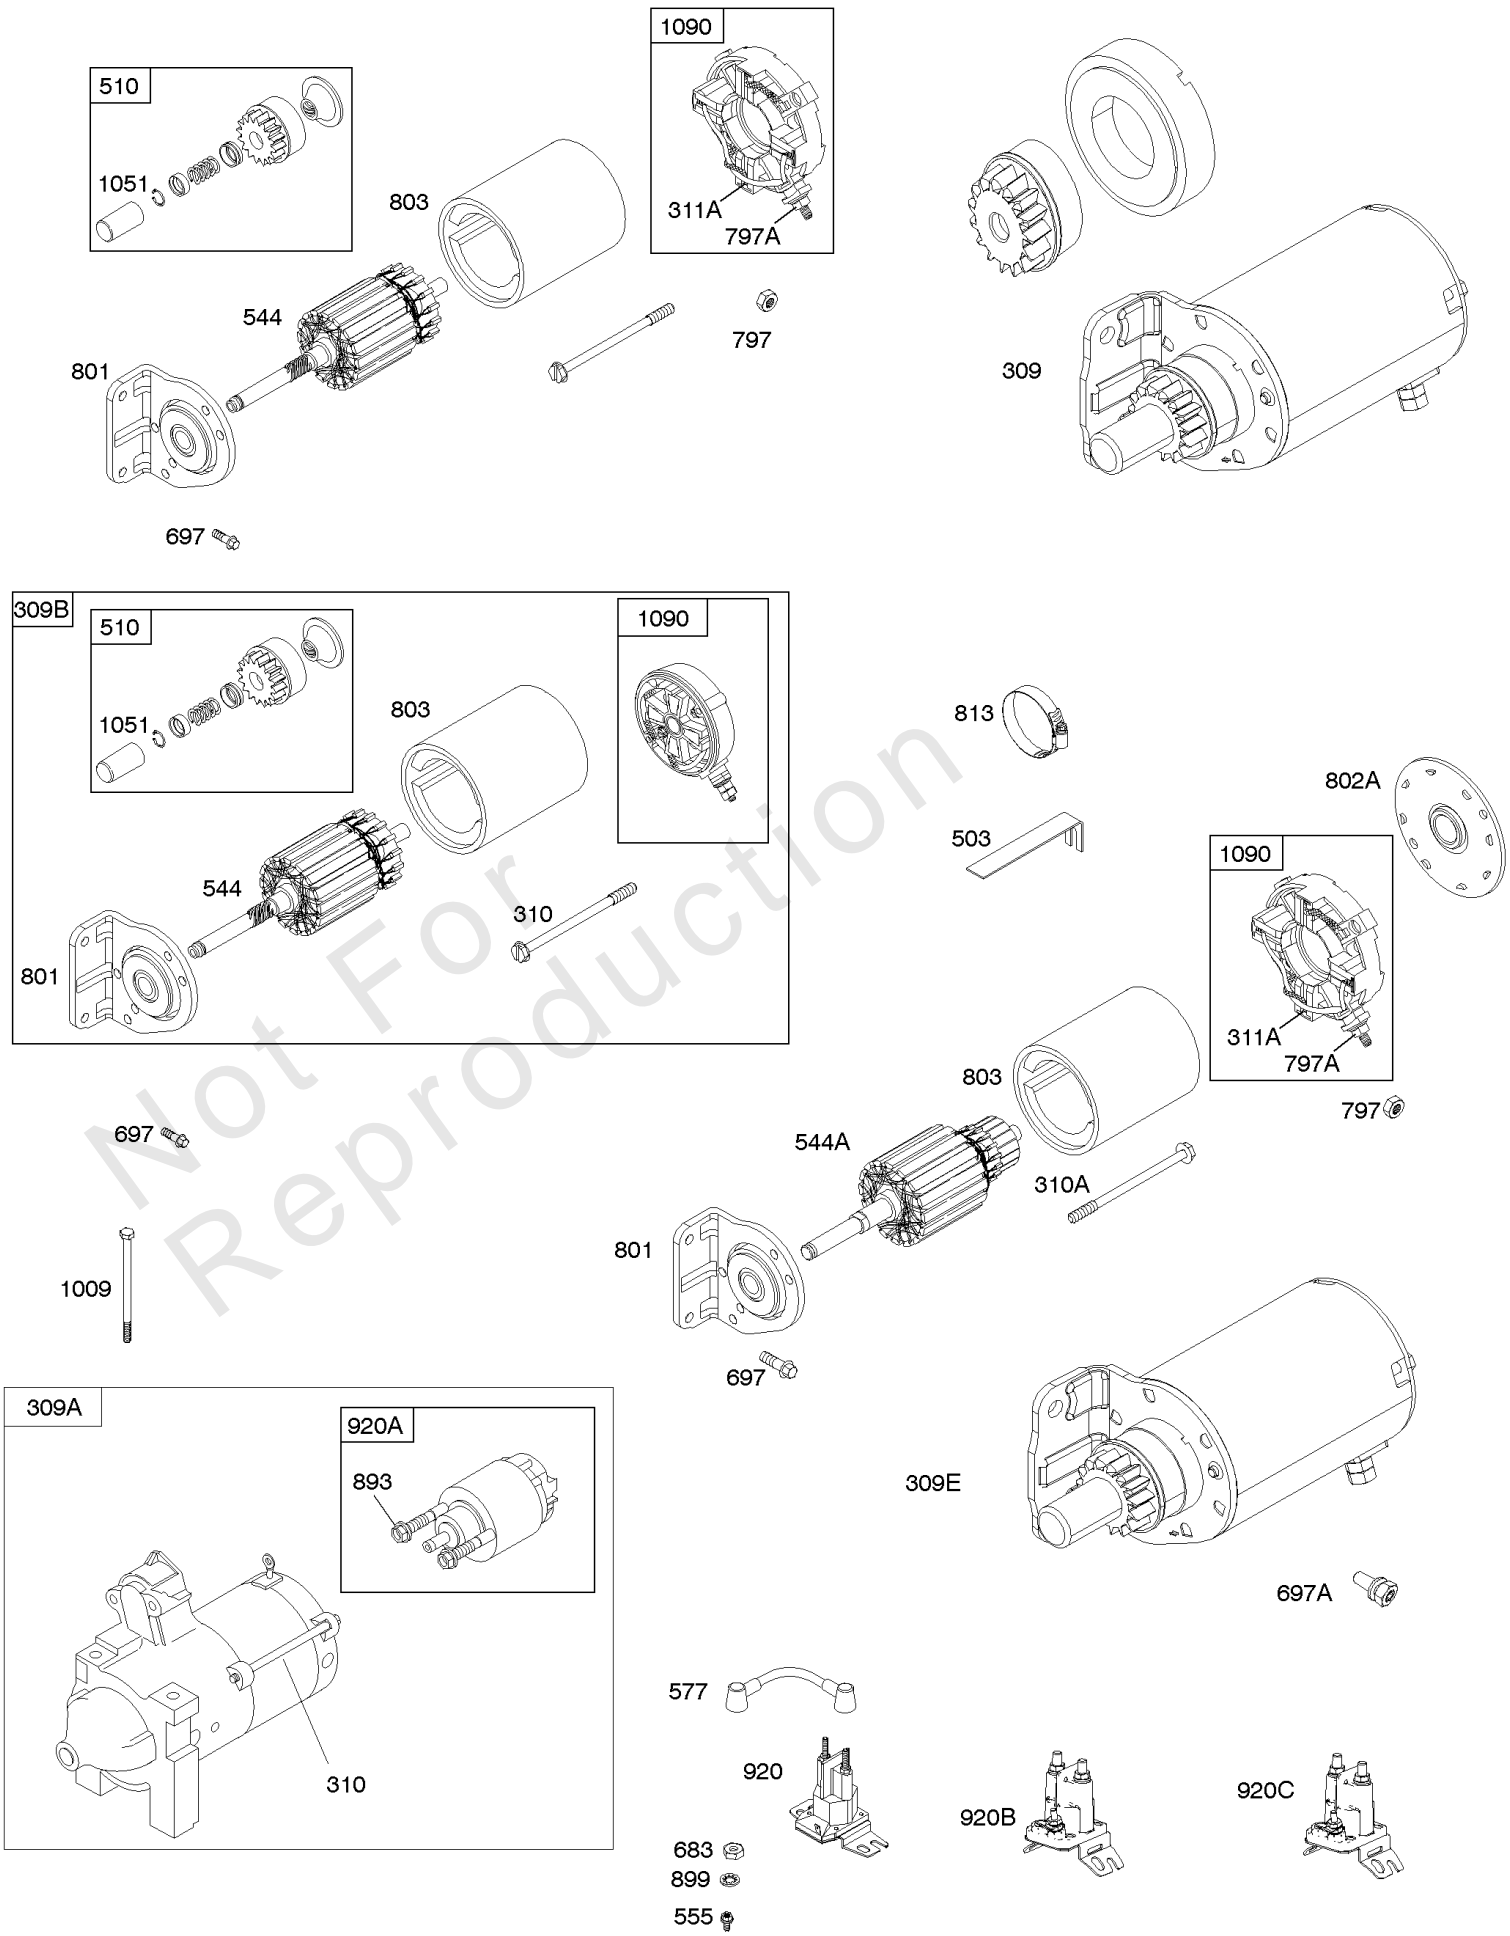

Not For Reproduction

Cylinder Head, Valve Covers

Mfg. No: 305442-0300-F1

Cylinder Head, Valve Covers

REF NO	PART NO	QTY	DESCRIPTION
5	809200		HEAD, Cylinder -(Cylinder 1)
5A	809201		HEAD, Cylinder -(Cylinder 2)
7	806085S		GASKET, Cylinder Head
13	692059		SCREW -(Cylinder Head)
21	809500		CAP, Oil Fill
33	807681		VALVE, Exhaust
34	807680		VALVE, Intake
35	692084		SPRING, Valve -(Intake) (Intake)
36	692084		SPRING, Valve -(Exhaust) (Exhaust)
40	692058		RETAINER, Valve
42	807683		KEEPER, Valve
45	843379		TAPPET, Valve
192	807623		ADJUSTER, Rocker Arm
276A	807085		WASHER, Sealing -(Rocker Cover)
276D	691766		WASHER, Sealing -(Head)(Rocker Cover)
337	491055S		PLUG, Spark
337	84007216		PLUG, SPARK -(China Only)
383	19576S		WRENCH, Spark Plug
601	791850		CLAMP, Hose
635	692076		BOOT, Spark Plug
830	809157		STUD, Rocker Arm -(Rocker Arm)
868	691963		SEAL, Valve
871	692057		BUSHING, Valve Guide
914	807084		SCREW -(Rocker Cover)
918	791880		HOSE, Vacuum
1022	806039S		GASKET, Rocker Cover
1023C	842823		COVER, Rocker
1026	691758		ROD, Push -(Exhaust)(Aluminum)
1026	691836		ROD, Push -(Intake)(Steel)
1029	807323		ARM, Rocker
1100	791959		PIVOT, Rocker Arm
1254	807084		SCREW -(Rocker Arm Stud)