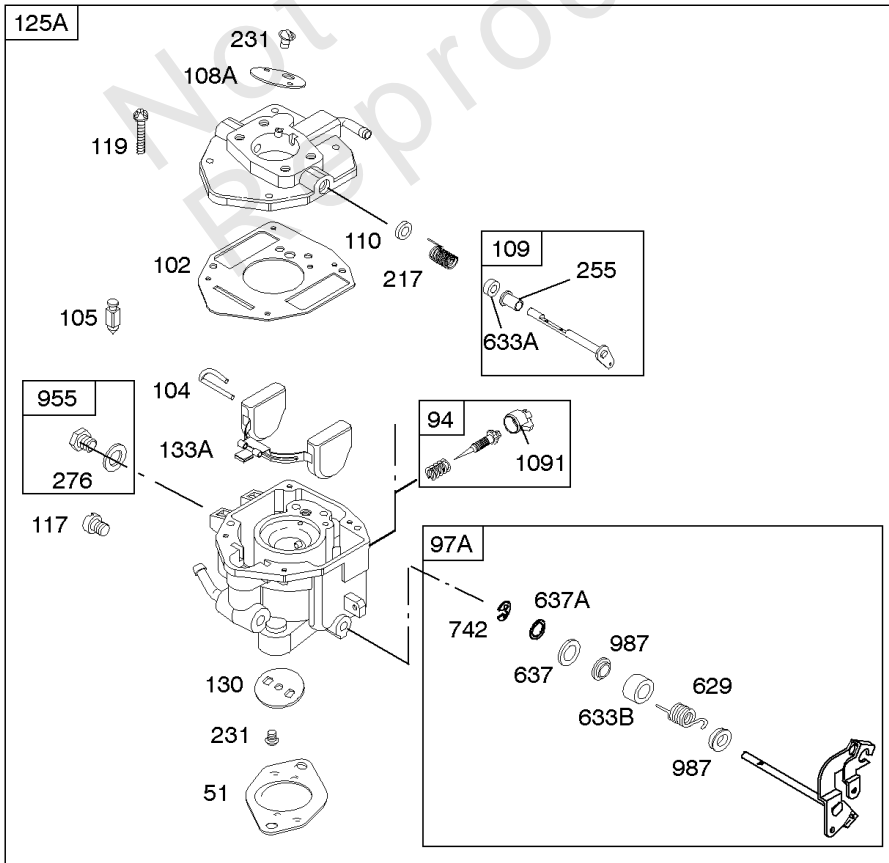

Carburetor

REF NO	PART NO	QTY	DESCRIPTION
643C	845087		RETAINER, Air Filter
742	807001		RETAINER, E Ring
807	805557		SPACER -(Throttle)
862	845089		STRAP/STUD, Air Cleaner Mounting
875A	845088		BASE, Air Cleaner -(Metal)
955	807723		PLUG, Carburetor
987	807002		SEAL, Choke/Throttle Shaft
1091	691516		CAP, Limiter

Not For Reproduction