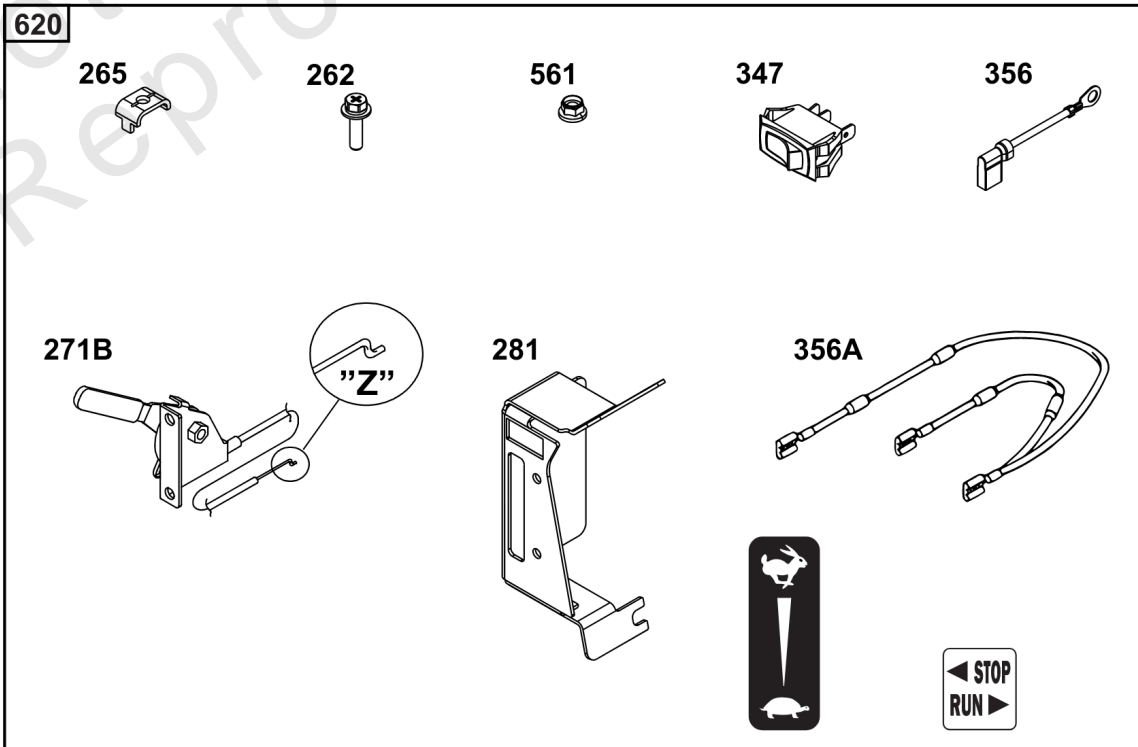

Speed Control

REF NO	PART NO	QTY	DESCRIPTION
262	841552	1	SCREW
265	691024	1	CLAMP, Casing -(Casing Clamp for Hard Casing)
265A	690798	1	CLAMP, Casing -(Casing Clamp for Soft Casing)
267	792629	1	SCREW -(Screw for Casing Clamp)
268	691025	1	CASING, Control Wire -(Wire Casing 72")
269	26634	1	WIRE, Control -(Control Wire 78")
269A	93907	1	WIRE, Control -(Control Wire 100")
270	691027	1	NUT -(Nut for Wire Casing)
271	691028	1	LEVER, Control -(Speed Control Lever Assembly)
271A	692105	1	LEVER, Control -(Speed Control Lever Assembly) ('L' Shaped End)
271B	692541	1	LEVER, Control -(Speed Control Lever Assembly) ('Z' Shaped End)
281	690742	1	PANEL, Control
347	691995	1	SWITCH-ROCKER
356	690796	1	WIRE, Stop
356A	691999	1	WIRE ASSEMBLY
416	595196	1	BRACKET, Throttle Cable -(Casing Clamp for Snap-In Casing)
416A	84006945	1	BRACKET, Throttle Cable
561	806447	1	NUT
620	494052	1	BRACKET, Control -(Throttle Control for Vanguard V-Twin Horizontal Small Block)
1619	691693	1	SCREW