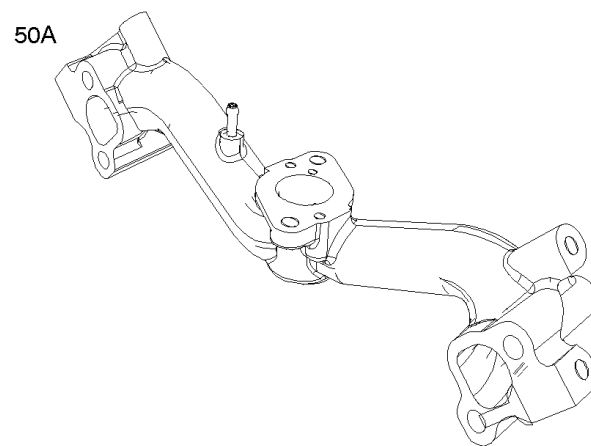

Intake Manifold

REF NO	PART NO	QTY	DESCRIPTION
50	690754		MANIFOLD, Intake
51	691694		GASKET, Intake
51A	692035		GASKET, Intake
54	846604		SCREW -(Intake Manifold) (TEMP/MAP Sensor) (Intake Manifold)
122	690691		SPACER, Carburetor
365	690711		SCREW -(Carburetor/Throttle Body) (M8x38mm)
415	794903		PLUG -(1/8"-27 NPTF - EXTERNAL SQ)
480	806660		SCREW -(Tube Clamp) (M8x18mm)
601E	593879		CLAMP, Hose
1176	842067		NUT -(Exhaust Manifold)

Not For Reproduction