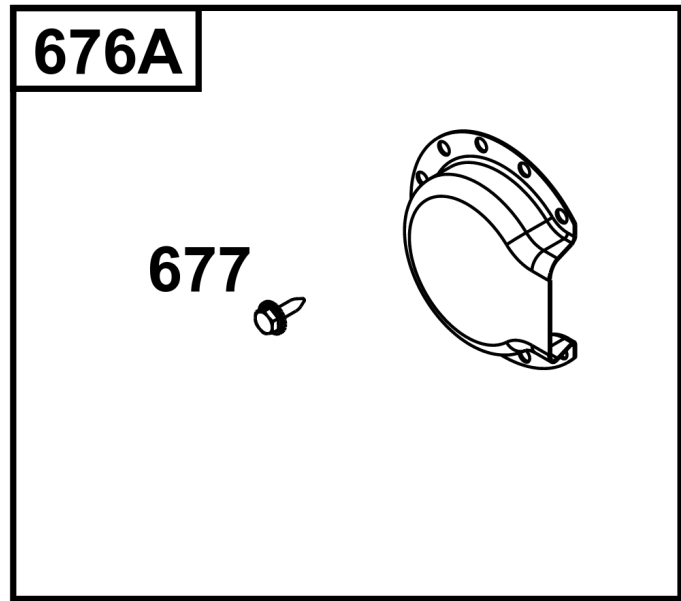

Spark Arrestors and Deflectors

REF NO	PART NO	QTY	DESCRIPTION
346	794845	4	SCREW -(Spark Arrestor)
676	396903	1	DEFLECTOR, Muffler -(Direct Outlet) (Face Mounting with 4 Screws)
676A	795036	1	DEFLECTOR, Muffler -(Deflector 90 Degree) (Face Mounting with 4 Screws)
676B	795038	1	DEFLECTOR, Muffler -(Deflector Louvered) (Face Mounting with 4 Screws)
676C	495518	1	DEFLECTOR, Muffler -(Elbow for Muffler Assembly) (For Exit Pipe O.D. of 1.10" (28mm))
677	794845	4	SCREW -(Muffler Deflector)
677A	810079	1	SCREW -(Muffler Deflector)
994	794945	1	ARRESTOR, Spark -(Spark Arrestor) (Face Mounting with 4 Screws)
994A	594562	1	ARRESTOR-SPARK -(Spark Arrestor) (For Exit Pipe O.D. of 1.10" (28mm))

Not For Reproduction