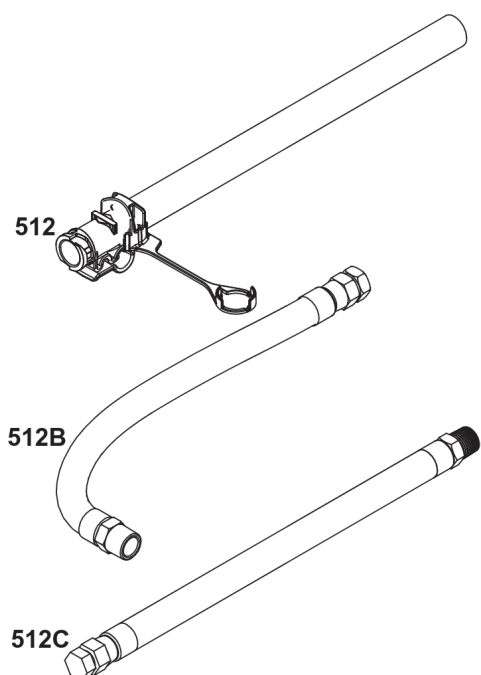

Not For
Reproduction

Lubrication

REF NO	PART NO	QTY	DESCRIPTION
186	796532	1	CONNECTOR, Hose -(Threaded Engine Block Connector for EZ-Oil Drain Hose)(Order hose separate)
239	690233	1	SWITCH, Oil Pressure -(2-4 PSI Normally-Closed Switch)
239A	491657S	1	SWITCH, Oil Pressure -(3-5 PSI Normally-Closed Switch)
239B	841281	1	SWITCH, Oil Pressure -(7-10 PSI Normally-Closed Switch)
239C	694115	1	SWITCH, Oil Pressure -(9-13 PSI Normally-Closed Switch)
239D	697049	1	SWITCH, Oil Pressure -(3-6 PSI Normally-Open Switch)
295	492061	1	ADAPTER, Remote Oil Filter -(Remote oil filter head with 18" (48 cm) hoses)
295	492062	1	ADAPTER, Remote Oil Filter -(Remote oil filter head with 30" (76 cm) hoses)
512	594200	1	HOSE, Oil Drain -(EZ-Oil Drain Hose, 10.5")(Order threaded engine block connector separate)
512	593635	1	HOSE, Oil Drain -(EZ-Oil Drain Hose, 13.75")(Order threaded engine block connector separate)
512B	1723165SM	1	HOSE, Oil Drain, 10-1/2" Long, 3/8-18 Fittings -(10.5")
512C	5048681SM	1	HOSE, OIL DRAIN -(12.5")
517	593633	1	RETAINER, Oil Drain
988	692063	1	GASKET, Oil Adapter
1027	492932S	1	FILTER, Oil
1028	492687	1	ADAPTER, Oil Filter -(Adapter Kit for mounting remote oil filter)
1028A	495244	1	ADAPTER-OIL FILTER -(Remote oil filter mounting head with fittings)
1346	844802	1	VALVE, Oil Drain Shut Off
1346A	492031	1	VALVE, Oil Drain Shut Off
1346B	5401WEB	1	VALVE, Oil Drain Shut Off -(1/4 Turn Oil Drain Valve with Hose)
1505	100169		OIL-1QT VANGUARD (CASE) -(1 qt. Bottle)
1505A	100170		OIL-5QT VANGUARD (CASE) -(5 qt. Bottle)
1600	494724	2	HOSE, Remote Oil Filter -(Hoses only (2) 18" (48 cm))
1600	494725	2	HOSE, Remote Oil Filter -(Hoses only (2) 30" (76 cm))