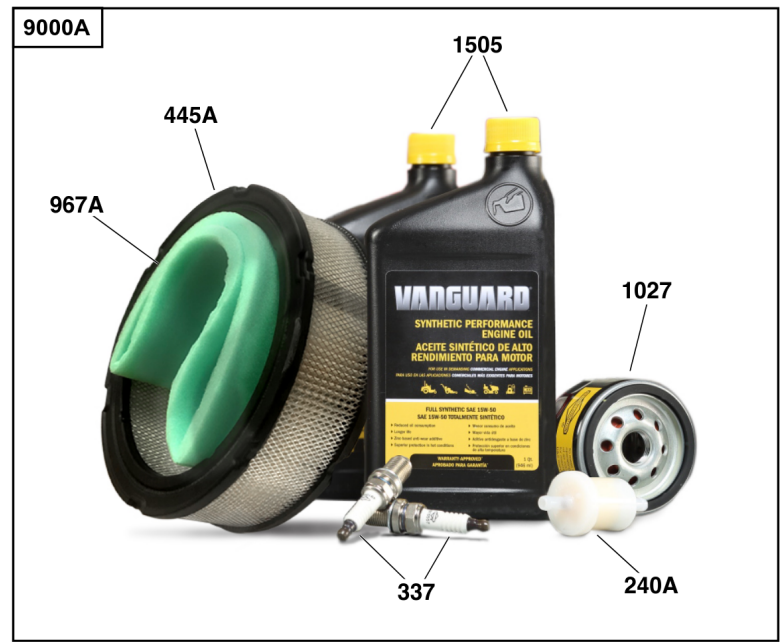

Maintenance Kits

REF NO	PART NO	QTY	DESCRIPTION
9000	84004936		KIT, Maintenance -(Non-Oil Guard™ Engines) (20 - 23 HP)
9000A	84004937		KIT, Maintenance -(Non-Oil Guard™ Engines) (12.5 - 18 HP)
9000B	84002315		KIT, Maintenance -(Non-Oil Guard™ Engines)
240	845125	1	FILTER, Fuel
240A	84001895	1	FILTER, Fuel
337	491055S	2	PLUG, Spark
337	84007216	2	PLUG, SPARK -(China Only)
445	692519	1	FILTER, A/C Cartridge -"Professional / PXi" & "Commercial / CXi".
445A	394018S	1	FILTER, A/C Cartridge -"Professional / PXi" & "Commercial / CXi".
445B	841497	1	FILTER, A/C Cartridge -"Professional / PXi" & "Commercial / CXi".
967	692520	1	FILTER, Pre Cleaner
967A	272490S	1	FILTER, Pre Cleaner
1027	842921	1	FILTER, Oil -(Vanguard®)
1505	100169		OIL-1QT VANGUARD (CASE) -(1 qt. Bottle)