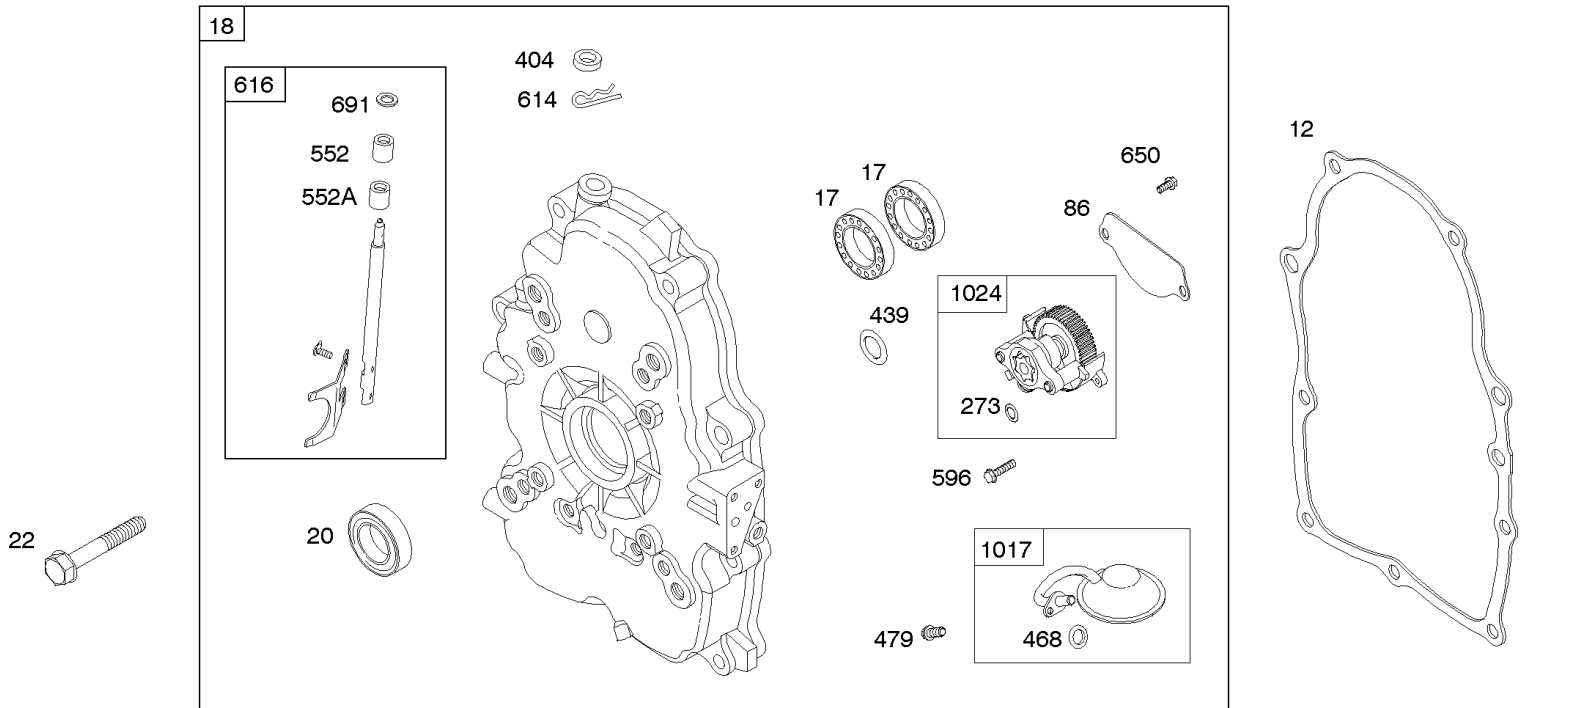

Crankcase Cover, Lubrication, Oil Filter Adapter,

REF NO	PART NO	QTY	DESCRIPTION
12	846487		GASKET, Crankcase
15A	691686		PLUG-OIL DRAIN -(1/4"-18 NPTF - 3/8 External Sq)
17	843827		BEARING, Ball -(Crankcase Cover Requires Two (2) Ball Bearings)
18	844588		COVER, Crankcase
20	805049S		SEAL, Oil -(PTO Side)
22	807362		SCREW -(Crankcase Cover/Sump)
86	690745		COVER, Gear
239	690233		SWITCH, Oil Pressure
273	690681		SEAL, O-Ring -(Oil Pump)
287	692062		SCREW -(Dipstick Tube) (M8x18mm)
287A	806660		SCREW -(Dipstick Tube)
402	690679		SCREW -(Oil Filter Cover) (M6x21mm)
404	690704		WASHER -(Governor Crank)
415	794903		PLUG -(1/8"-27 NPTF - EXTERNAL SQ)
439	692154		O-RING, Oil Gallery -(Crankcase Cover/Sump or Cylinder Assembly)
460	806667		CONNECTOR, Filter Adapter
468	690690		SEAL, O-Ring -(Oil Pump Screen)
479	807084		SCREW -(Oil Pump Screen) (M6x14mm)
523	693175		DIPSTICK
524	693172		SEAL, O-Ring -(Dipstick Tube)
525	693174		TUBE, Dipstick
525A	693173		TUBE, Dipstick
552	690701		BUSHING, Governor Crank
552A	806686		BUSHING, Governor Crank
565	690682		STUD -(Oil Filter Adapter)
596	691492		SCREW -(Oil Pump) (M6x30mm)
614	691550		PIN, Cotter
616	806685		CRANK, Governor
650	841233		SCREW -(Oil Deflector)
691	842826		SEAL, Governor Shaft
710	807689		COVER, Oil Filter
737	690679		SCREW -(Oil Filter Adapter) (M6x21mm)
737A	841233		SCREW -(Oil Filter Adapter) (Oil Filter Adapter)
816	690706		WASHER -(Oil Filter Adapter)
988	692063		GASKET, Oil Adapter
988A	690687		GASKET, Oil Adapter
1017	690900		SCREEN, Oil Pump