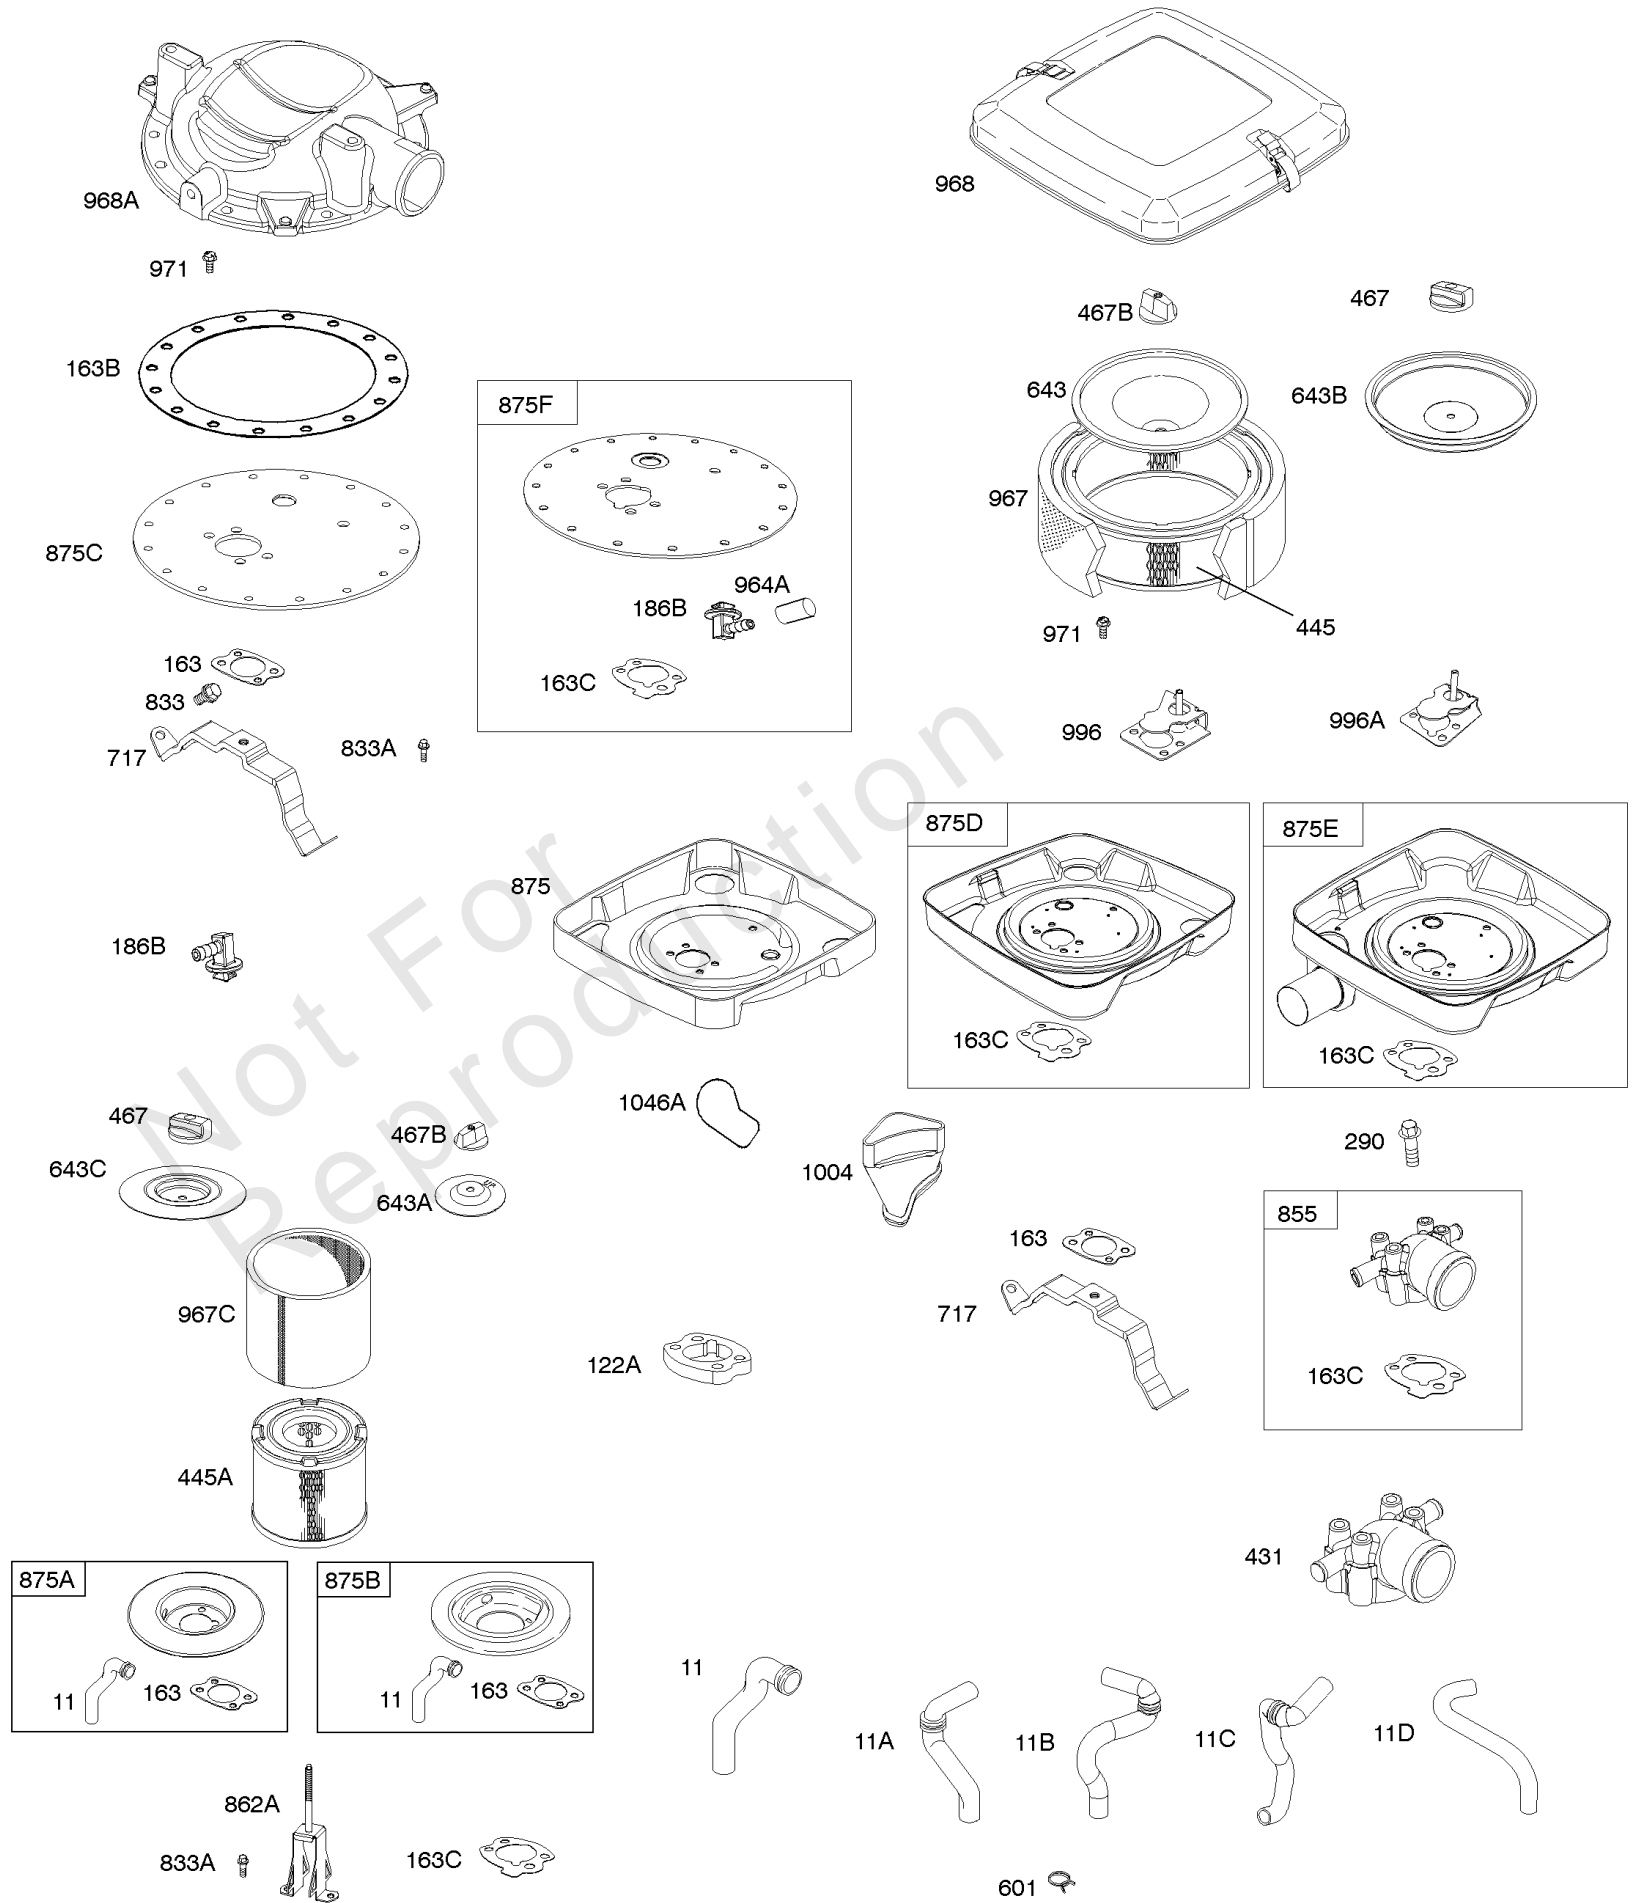

Parts Manual

Mfg. No: 305442-0300-F1

Model Components	Page
Air Cleaners.	4
Alternator, Regulator, Wire Assemblies.	6
Blower Housing, Rewind Starter.	8
Camshaft, Crankshaft, Cylinder, Piston/Rings/Connecting Rod.	10
Carburetor.	14
Carburetor.	16
Carburetor.	20
Carburetor.	24
Carburetor Overhaul Kit, Engine & Valve Set.	28
Crankcase Cover, Lubrication, Oil Filter Adapter,	30
Cylinder Head, Valve Covers.	34
Electric Starter.	36
Electronic Governor.	38
Exhaust Systems.	40
Flywheel, Rotating Screens.	42
Fuel Supply.	44
Governor Spring, Controls.	46
Intake Manifold.	50
Replacement Engine - US & Canada.	52
Shrouds, Air Guides.	53
Model 29, 30, 35 & 38 Engine Accessories Catalog.	55
Maintenance Kits.	56
Lubrication.	58
Starter Motor Side Outlet Mufflers.	60
Oil Filter Side Outlet Mufflers.	62
Oil Filter Side Outlet Manifolds.	64
Starter Motor Side Outlet Manifolds.	66
Mufflers.	68
Center Outlet Mufflers.	70
Muffler Guards and Shields.	72
Spark Arrestors and Deflectors.	74
Muffler Mounting Hardware.	76
Flywheel and Air Intake Guards.	78
PTO.	80
Electrical.	82
Speed Control.	84