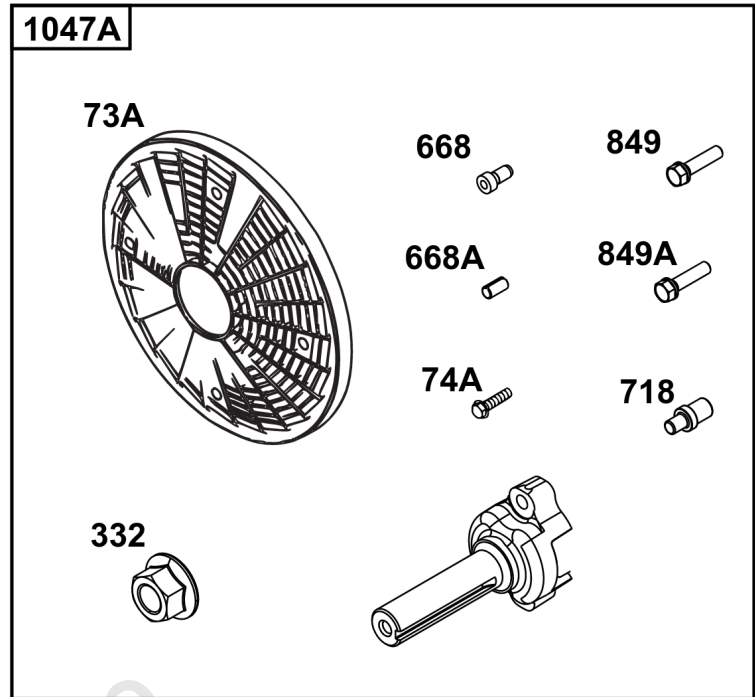

Not For Reproduction

Not For
Reproduction

PTO

REF NO	PART NO	QTY	DESCRIPTION
73	841582	1	SCREEN, Rotating
73A	494439	1	SCREEN, Rotating
74	841441	4	SCREW -(Rotating Screen)
74A	691647	4	SCREW -(Rotating Screen)
332	690887	1	NUT -(Flywheel)
668	691500	4	SPACER -(Rotating Screen)
668A	691215	4	SPACER -(Rotating Screen)
718	841581	1	PIN, Locating -(32MM)
849	691088	2	SCREW -(Stub Shaft)
849A	846236	2	SCREW -(Stub Shaft)
1047	841580	1	SHAFT, Stub -(1" Diameter) (4.75" Length)
1047A	842655	1	SHAFT, Stub -(1" Diameter) (5.43" Length)