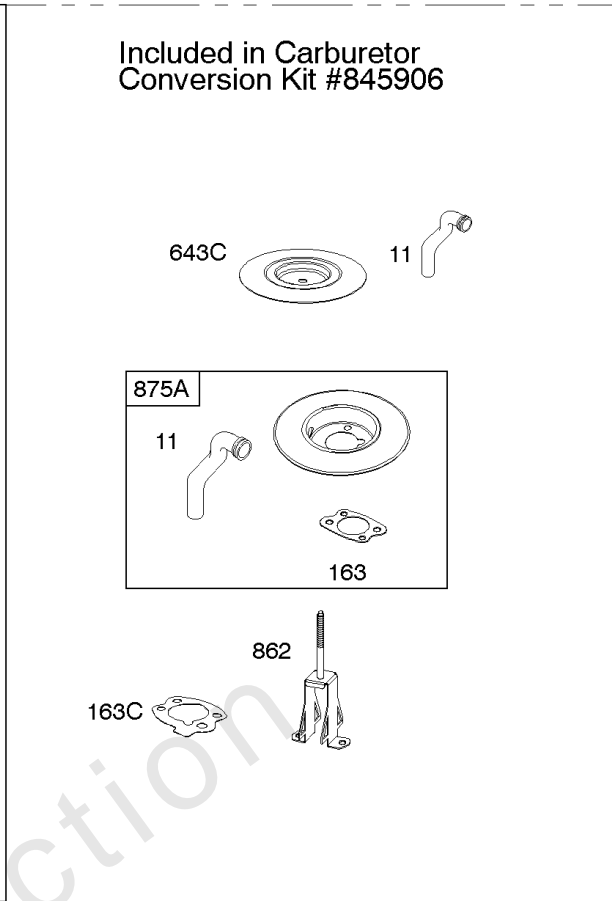

Carburetor

REF NO	PART NO	QTY	DESCRIPTION
11	691556		TUBE, Breather
11B	844921		TUBE, Breather -Used After Code Date 09121800
51	691694		GASKET, Intake
94	844987		KIT, Idle Mixture
95	690718		SCREW -(Throttle Valve)
97	809007		KIT, Throttle Shaft
98	808177		KIT, Idle Speed
102	692077		GASKET, Carburetor Body
104	690723		PIN, Float Hinge
105	805620		VALVE, Float Needle -(Gravity Feed)
108A	844989		VALVE, Choke
109	808398		KIT, Choke Shaft
110	806861		WASHER -(Choke Shaft) (Plastic)
117	690881		JET, Main -(Standard) (Standard)
118	844990		JET, Main -(High Altitude) (5000 Feet)
118A	809442		JET, Main -(High Altitude) (9000 Feet and Above)
119	690720		SCREW -(Upper Carburetor Body to Lower Carburetor Body) (M4x18mm)
119	842761		SCREW -(Upper Carburetor Body to Lower Carburetor Body) (M4x16mm)
125	844992		CARBURETOR -Used After Code Date 09121600
130	690726		VALVE, Throttle
133A	844546		FLOAT, Carburetor
163C	844931		GASKET, Air Cleaner
217	806862		SPRING, Choke Return
231	690718		SCREW -(Choke Valve)
255	690721		BUSHING, Choke Shaft
276	690724		WASHER, Sealing
365	690711		SCREW -(Carburetor/Throttle Body) (M8x38mm)
365A	690866		SCREW -(Carburetor/Throttle Body) (M6 x 98mm)
467	691985		KNOB, Air Cleaner Cover -Used Before Code Date 10040100
467	846431		KNOB, Air Cleaner Cover -Used After Code Date 10033100
601	791850		CLAMP, Hose
601A	691038		CLAMP, Hose -(Black)
629	807004		SPRING, Throttle Return -(Throttle Return)
633	806131		SEAL, Choke/Throttle Shaft -(Throttle Shaft)
633A	690722		SEAL, Choke/Throttle Shaft -(Choke Shaft)
637	806999		WASHER -(Throttle Shaft)
637A	807000		WASHER -(Throttle Shaft)