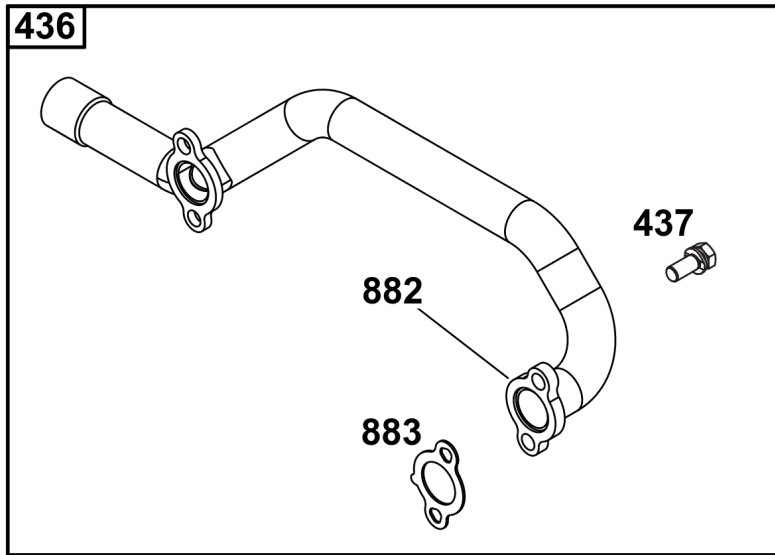

Oil Filter Side Outlet Manifolds

REF NO	PART NO	QTY	DESCRIPTION
436	805609	1	MANIFOLD, Exhaust -(Vertical: 3567)
436A	692061	1	MANIFOLD, Exhaust -(Horizontal: 3054, 3564)
436B	691501	1	MANIFOLD, Exhaust -(Horizontal: 3054, 3564)
436C	808908	1	MANIFOLD, Exhaust -(Horizontal: 3854, 3864)
436D	808916	1	MANIFOLD, Exhaust -(Horizontal: 3854, 3864) (Vertical: 3867)
437	691902	4	SCREW -(Exhaust Manifold)
882	692074	2	FLANGE, Exhaust
883	691613	2	GASKET, Exhaust

Not For Reproduction