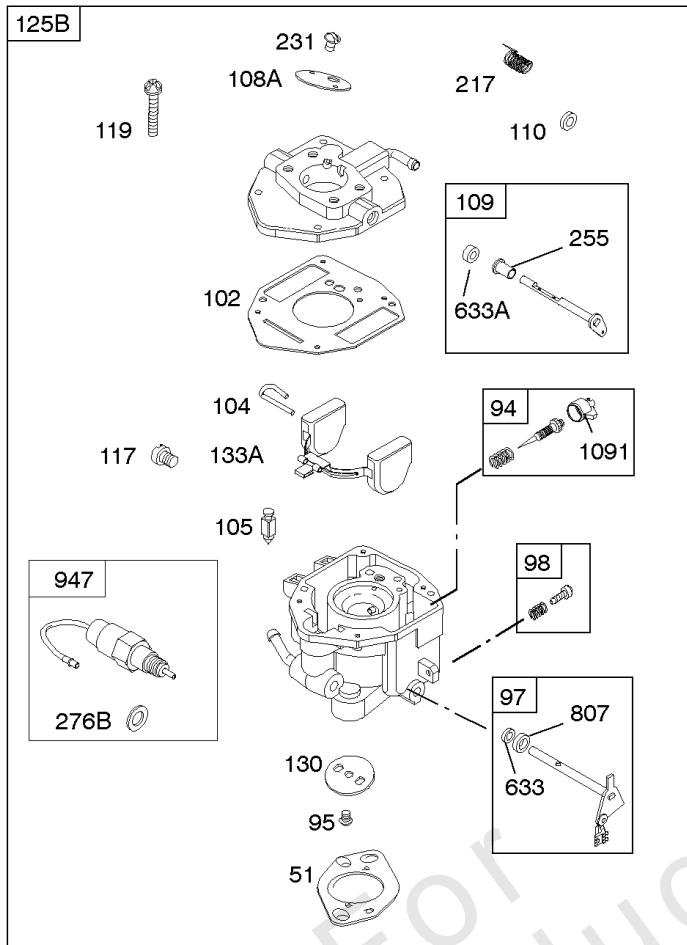

Carburetor

REF NO	PART NO	QTY	DESCRIPTION
833A	691593		SCREW -(Air Cleaner Mounting Strap/Stud)
862	845089		STRAP/STUD, Air Cleaner Mounting
875A	845088		BASE, Air Cleaner -(Metal)
947	692094		SOLENOID, Fuel
1091	691516		CAP, Limiter

Not For Reproduction