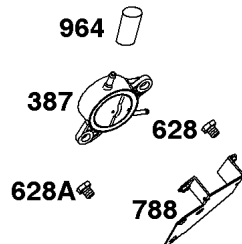

Included in Fuel Tank Service #845137

Included in Fuel Tank Service #845138

529A

674

674A

1054