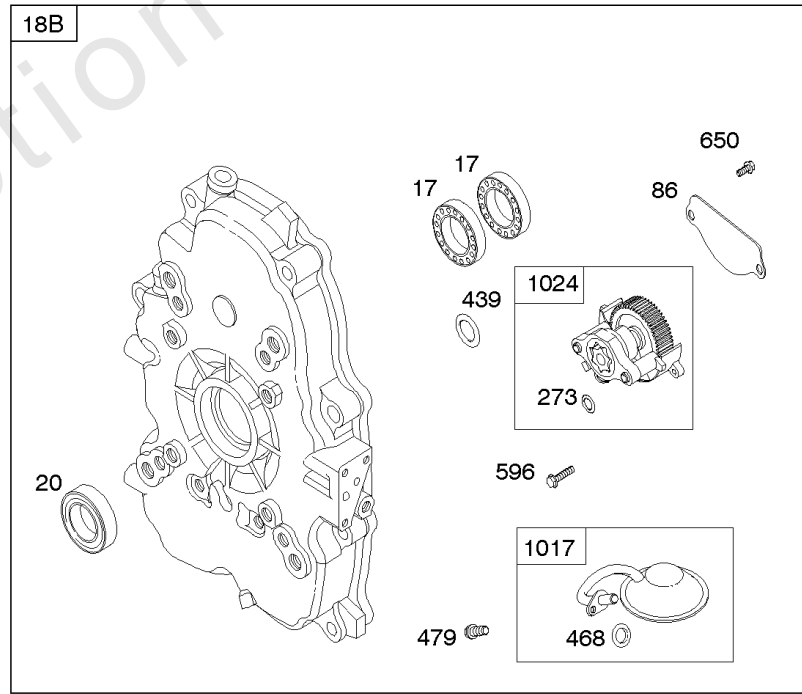

Carburetor Overhaul Kit, Engine & Valve Set

REF NO	PART NO	QTY	DESCRIPTION
3	805101S		SEAL, Oil -(Magneto Side)
7	806085S		GASKET, Cylinder Head
9	844986		GASKET, Breather
12	846487		GASKET, Crankcase
20	805049S		SEAL, Oil -(PTO Side)
51	691694		GASKET, Intake
51A	692035		GASKET, Intake
94	844987		KIT, Idle Mixture
102	692077		GASKET, Carburetor Body
104	690723		PIN, Float Hinge
105	805620		VALVE, Float Needle -(Gravity Feed)
117	690881		JET, Main -(Standard) (Standard)
121	809021		KIT, Carburetor Overhaul
142	690725		NOZZLE, Carburetor
255	690721		BUSHING, Choke Shaft
273	690681		SEAL, O-Ring -(Oil Pump)
276	690724		WASHER, Sealing
276A	807085		WASHER, Sealing -(Rocker Cover)
358	808704		GASKET SET, Engine
439	692154		O-RING, Oil Gallery -(Crankcase Cover/Sump or Cylinder Assembly)
468	690690		SEAL, O-Ring -(Oil Pump Screen)
633	806131		SEAL, Choke/Throttle Shaft -(Throttle Shaft)
633A	690722		SEAL, Choke/Throttle Shaft -(Choke Shaft)
691	842826		SEAL, Governor Shaft
807	805557		SPACER -(Throttle)
868	691963		SEAL, Valve
883	691613		GASKET, Exhaust
988	692063		GASKET, Oil Adapter
1022	806039S		GASKET, Rocker Cover
1091	691516		CAP, Limiter
1095B	842723		GASKET SET, Valve