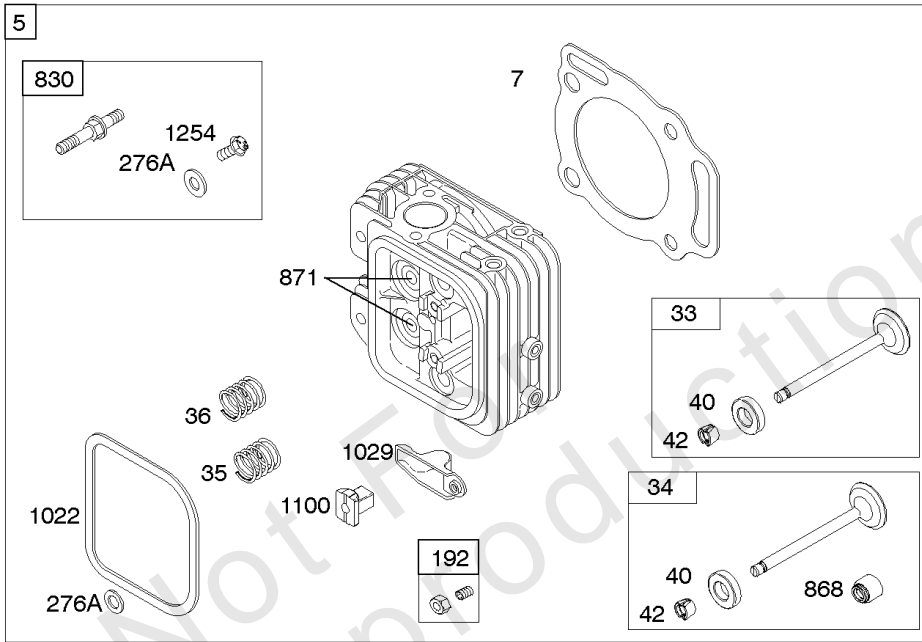

Cylinder Head, Valve Covers

Mfg. No: 305442-0300-F1

Cylinder Head, Valve Covers

REF NO	PART NO	QTY	DESCRIPTION
5	809200		HEAD, Cylinder -(Cylinder 1)
5A	809201		HEAD, Cylinder -(Cylinder 2)
7	806085S		GASKET, Cylinder Head
13	692059		SCREW -(Cylinder Head)
21	809500		CAP, Oil Fill
33	807681		VALVE, Exhaust
34	807680		VALVE, Intake
35	692084		SPRING, Valve -(Intake) (Intake)
36	692084		SPRING, Valve -(Exhaust) (Exhaust)
40	692058		RETAINER, Valve
42	807683		KEEPER, Valve
45	843379		TAPPET, Valve
192	807623		ADJUSTER, Rocker Arm
276A	807085		WASHER, Sealing -(Rocker Cover)
276D	691766		WASHER, Sealing -(Head)(Rocker Cover)
337	491055S		PLUG, Spark
337	84007216		PLUG, SPARK -(China Only)
383	19576S		WRENCH, Spark Plug
601	791850		CLAMP, Hose
635	692076		BOOT, Spark Plug
830	809157		STUD, Rocker Arm -(Rocker Arm)
868	691963		SEAL, Valve
871	692057		BUSHING, Valve Guide
914	807084		SCREW -(Rocker Cover)
918	791880		HOSE, Vacuum
1022	806039S		GASKET, Rocker Cover
1023C	842823		COVER, Rocker
1026	691758		ROD, Push -(Exhaust)(Aluminum)
1026	691836		ROD, Push -(Intake)(Steel)
1029	807323		ARM, Rocker
1100	791959		PIVOT, Rocker Arm
1254	807084		SCREW -(Rocker Arm Stud)