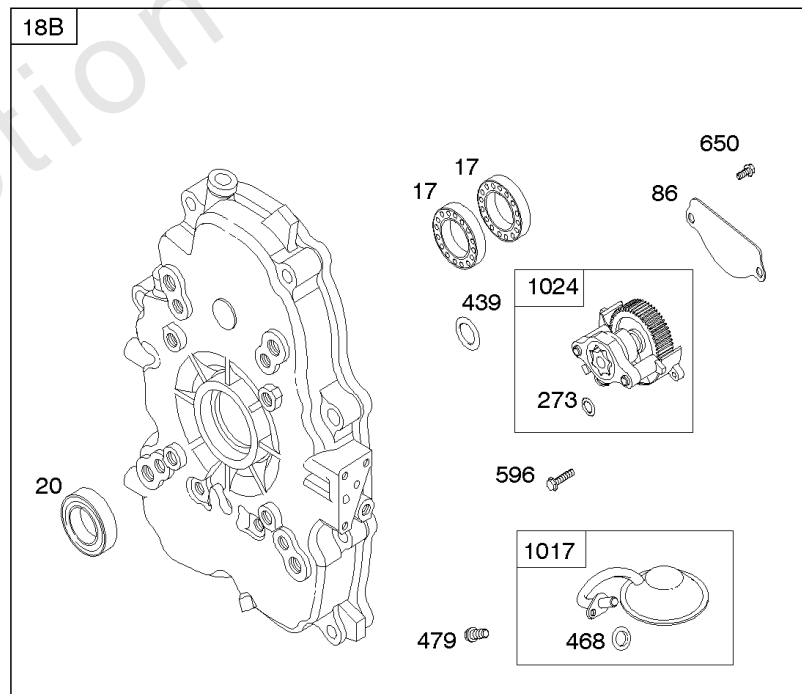

Crankcase Cover, Lubrication, Oil Filter Adapter,

REF NO	PART NO	QTY	DESCRIPTION
12	846487		GASKET, Crankcase
15A	691686		PLUG-OIL DRAIN -(1/4"-18 NPTF - 3/8 External Sq)
17	843827		BEARING, Ball -(Crankcase Cover Requires Two (2) Ball Bearings)
18	844588		COVER, Crankcase
20	805049S		SEAL, Oil -(PTO Side)
22	807362		SCREW -(Crankcase Cover/Sump)
86	690745		COVER, Gear
239	690233		SWITCH, Oil Pressure
273	690681		SEAL, O-Ring -(Oil Pump)
287	692062		SCREW -(Dipstick Tube) (M8x18mm)
287A	806660		SCREW -(Dipstick Tube)
402	690679		SCREW -(Oil Filter Cover) (M6x21mm)
404	690704		WASHER -(Governor Crank)
415	794903		PLUG -(1/8"-27 NPTF - EXTERNAL SQ)
439	692154		O-RING, Oil Gallery -(Crankcase Cover/Sump or Cylinder Assembly)
460	806667		CONNECTOR, Filter Adapter
468	690690		SEAL, O-Ring -(Oil Pump Screen)
479	807084		SCREW -(Oil Pump Screen) (M6x14mm)
523	693175		DIPSTICK
524	693172		SEAL, O-Ring -(Dipstick Tube)
525	693174		TUBE, Dipstick
525A	693173		TUBE, Dipstick
552	690701		BUSHING, Governor Crank
552A	806686		BUSHING, Governor Crank
565	690682		STUD -(Oil Filter Adapter)
596	691492		SCREW -(Oil Pump) (M6x30mm)
614	691550		PIN, Cotter
616	806685		CRANK, Governor
650	841233		SCREW -(Oil Deflector)
691	842826		SEAL, Governor Shaft
710	807689		COVER, Oil Filter
737	690679		SCREW -(Oil Filter Adapter) (M6x21mm)
737A	841233		SCREW -(Oil Filter Adapter) (Oil Filter Adapter)
816	690706		WASHER -(Oil Filter Adapter)
988	692063		GASKET, Oil Adapter
988A	690687		GASKET, Oil Adapter
1017	690900		SCREEN, Oil Pump