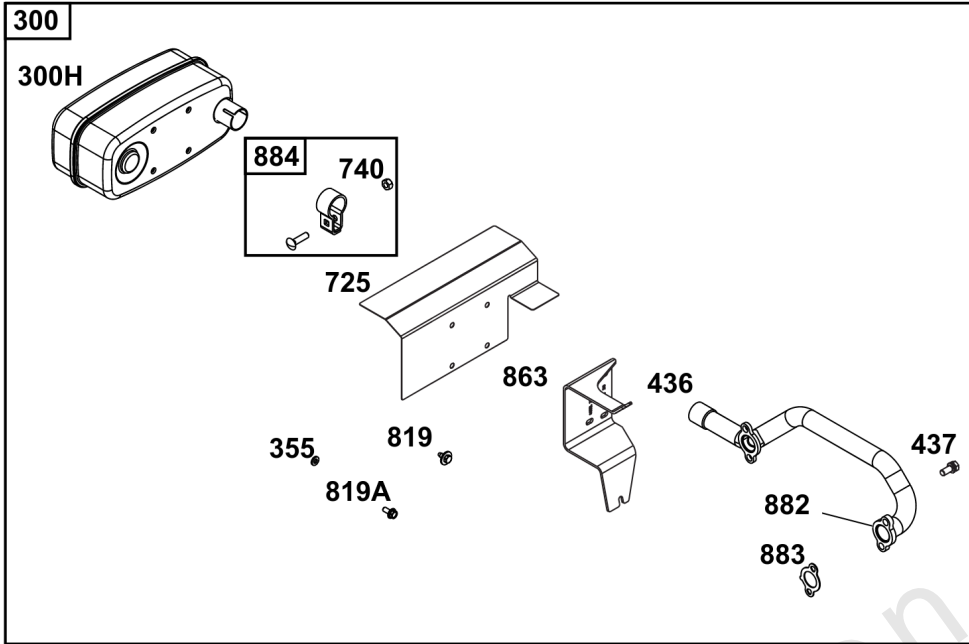

Oil Filter Side Outlet Mufflers

REF NO	PART NO	QTY	DESCRIPTION
300	995002	1	HIGH MNT SPR LO-TONE OIL FLTR SIDE -(Super Lo-Tone) (Horizontal: 3054, 3564) (Vertical: 3567)
300A	995000	1	OIL FILTER SIDE LO-MT -(Lo-Tone) (Horizontal: 3054, 3564) (Requires 808033 Oil Filter Adaptor)
300B	995004	1	HI MNT SPR LO-TONE OIL FLT SIDE -(Super Lo-Tone) (Horizontal: 3854, 3864) (Vertical: 3867)
300C	995009	1	COMMERCIAL MOWERS KIT -(For Wide Area Walker) (Vertical: 3567)
300D	995010	1	COMMERCIAL MOWERS KIT -(Vertical: 3867)
300E	808896	1	MUFFLER
300F	691562	1	MUFFLER -(Super Lo-Tone) (Horizontal: 3054, 3564)
300G	498984S	1	MUFFLER -(Super Lo Tone)
300H	692099	1	MUFFLER -(Lo Mount)
300I	807953	1	MUFFLER
355	842122	2	WASHER -(Muffler Bracket)
436	805609	1	MANIFOLD, Exhaust -(Cylinder 2) (Side Outlet)
436A	692061	1	MANIFOLD, Exhaust -(Cylinder 2) (Side Outlet)
436B	808916	1	MANIFOLD, Exhaust -(Cylinder 2) (Side Outlet)
436C	805778	1	MANIFOLD, Exhaust -(Wide Area Walker)
437	691902	4	SCREW -(Exhaust Manifold)
710	807689	1	COVER, Oil Filter
725	806102	1	SHIELD, Heat
728	690297	2	SCREW
740	793859	1	NUT
819	691514	2	SCREW -(Muffler Bracket) (M6 X 1.0)
819A	807084	2	SCREW -(Muffler Bracket)
819B	692056	2	SCREW -(Muffler Bracket) (M8x1.25)
819C	692062	2	SCREW -(Muffler Bracket)
837	808085	2	SPACER, Muffler -(Includes 2)
863	806759	1	BRACKET, Muffler
863A	691513	1	BRACKET, Muffler
882	692074	2	FLANGE, Exhaust -(3054 & 3564)
882A	806965	2	FLANGE, Exhaust
883	691613	2	GASKET, Exhaust
884	690898	1	CLAMP, Muffler
884A	691956	1	CLAMP, Muffler
988	690687	1	GASKET, Oil Adapter