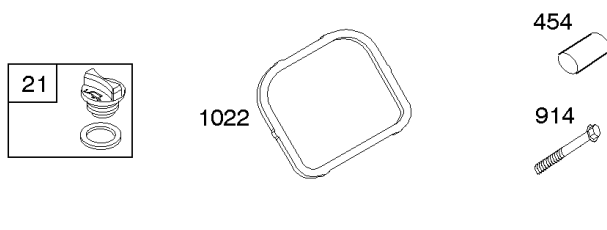

Cylinder Head, Valve Covers

Mfg. No: 305442-0300-F1

Cylinder Head, Valve Covers

REF NO	PART NO	QTY	DESCRIPTION
5	809200		HEAD, Cylinder -(Cylinder 1)
5A	809201		HEAD, Cylinder -(Cylinder 2)
7	806085S		GASKET, Cylinder Head
13	692059		SCREW -(Cylinder Head)
21	809500		CAP, Oil Fill
33	807681		VALVE, Exhaust
34	807680		VALVE, Intake
35	692084		SPRING, Valve -(Intake) (Intake)
36	692084		SPRING, Valve -(Exhaust) (Exhaust)
40	692058		RETAINER, Valve
42	807683		KEEPER, Valve
45	843379		TAPPET, Valve
192	807623		ADJUSTER, Rocker Arm
276A	807085		WASHER, Sealing -(Rocker Cover)
276D	691766		WASHER, Sealing -(Head)(Rocker Cover)
337	491055S		PLUG, Spark
337	84007216		PLUG, SPARK -(China Only)
383	19576S		WRENCH, Spark Plug
601	791850		CLAMP, Hose
635	692076		BOOT, Spark Plug
830	809157		STUD, Rocker Arm -(Rocker Arm)
868	691963		SEAL, Valve
871	692057		BUSHING, Valve Guide
914	807084		SCREW -(Rocker Cover)
918	791880		HOSE, Vacuum
1022	806039S		GASKET, Rocker Cover
1023C	842823		COVER, Rocker
1026	691758		ROD, Push -(Exhaust)(Aluminum)
1026	691836		ROD, Push -(Intake)(Steel)
1029	807323		ARM, Rocker
1100	791959		PIVOT, Rocker Arm
1254	807084		SCREW -(Rocker Arm Stud)