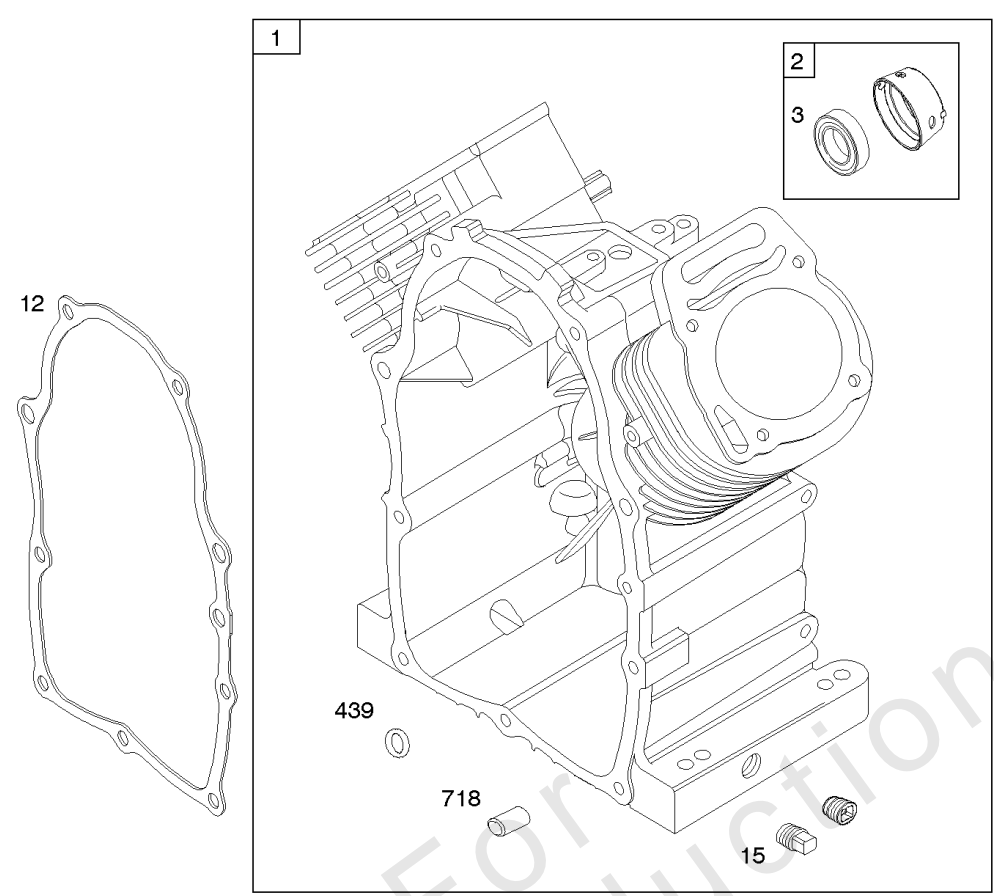

REQUIRED when replacing parts with warning labels affixed.

Camshaft, Crankshaft, Cylinder, Piston/Rings/Connecting Rod

REF NO	PART NO	QTY	DESCRIPTION
601A	691038		CLAMP, Hose -(Black)
718	806469		PIN, Locating -(Cylinder)
741	846085		GEAR, Timing
1025	690689		SPOOL, Governor
1036	-----		Label-Emissions -(Available From A Briggs & Stratton Authorized Dealer)
1133	690342		SCREW -(Crankshaft)
1319	794467		LABEL, Warning
1330	272144		MANUAL, Repair