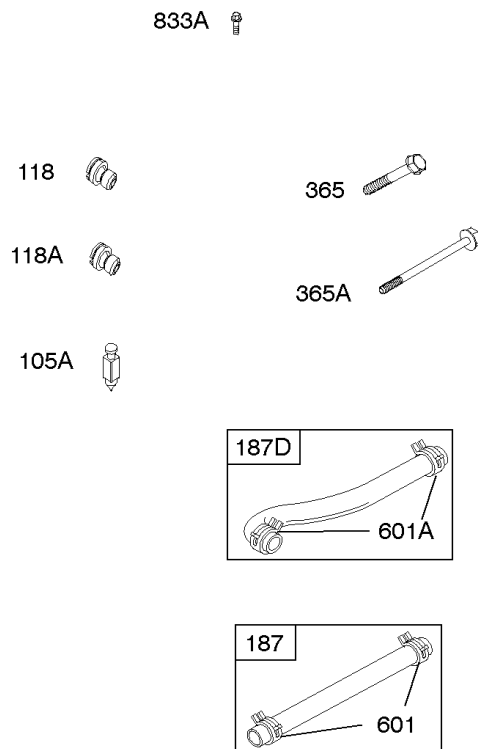

Carburetor

REF NO	PART NO	QTY	DESCRIPTION
833A	691593		SCREW -(Air Cleaner Mounting Strap/Stud)
862	845089		STRAP/STUD, Air Cleaner Mounting
875A	845088		BASE, Air Cleaner -(Metal)
947	692094		SOLENOID, Fuel
1091	691516		CAP, Limiter

Not For Reproduction