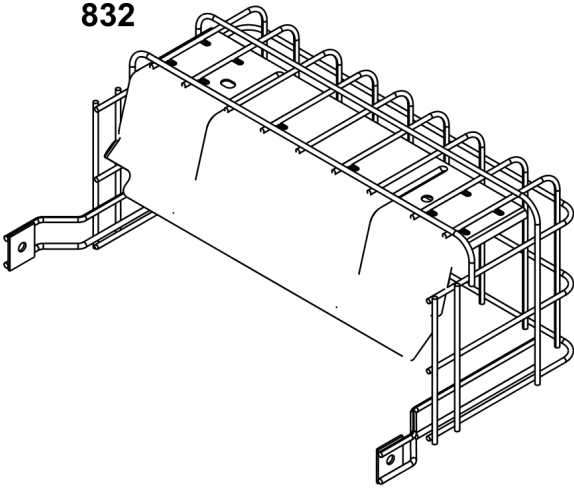

Not For
Reproduction

Muffler Guards and Shields

REF NO	PART NO	QTY	DESCRIPTION
725	846568	1	SHIELD, Heat -(For 5" Round Mufflers) (Horizontal: 3854, 3864)
832	691571	1	GUARD, Muffler -(Assembly for 690906 & 691562) (Horizontal: 3054, 3564)
836	692067	4	SCREW

Not For Reproduction