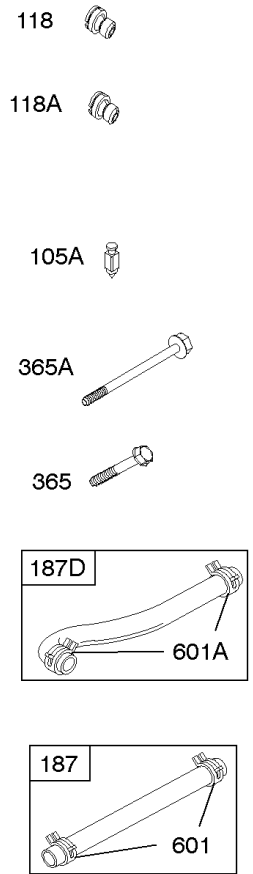

Carburetor

REF NO	PART NO	QTY	DESCRIPTION
11	691556		TUBE, Breather
11B	844921		TUBE, Breather -Used After Code Date 09121800
51	691694		GASKET, Intake
94	844987		KIT, Idle Mixture
95	690718		SCREW -(Throttle Valve)
97	809007		KIT, Throttle Shaft
98	808177		KIT, Idle Speed
102	692077		GASKET, Carburetor Body
104	690723		PIN, Float Hinge
105	805620		VALVE, Float Needle -(Gravity Feed)
108A	844989		VALVE, Choke
109	808398		KIT, Choke Shaft
110	806861		WASHER -(Choke Shaft) (Plastic)
117	690881		JET, Main -(Standard) (Standard)
118	844990		JET, Main -(High Altitude) (5000 Feet)
118A	809442		JET, Main -(High Altitude) (9000 Feet and Above)
119	690720		SCREW -(Upper Carburetor Body to Lower Carburetor Body) (M4x18mm)
119	842761		SCREW -(Upper Carburetor Body to Lower Carburetor Body) (M4x16mm)
125	844992		CARBURETOR -Used After Code Date 09121600
130	690726		VALVE, Throttle
133A	844546		FLOAT, Carburetor
163C	844931		GASKET, Air Cleaner
217	806862		SPRING, Choke Return
231	690718		SCREW -(Choke Valve)
255	690721		BUSHING, Choke Shaft
276	690724		WASHER, Sealing
365	690711		SCREW -(Carburetor/Throttle Body) (M8x38mm)
365A	690866		SCREW -(Carburetor/Throttle Body) (M6 x 98mm)
467	691985		KNOB, Air Cleaner Cover -Used Before Code Date 10040100
467	846431		KNOB, Air Cleaner Cover -Used After Code Date 10033100
601	791850		CLAMP, Hose
601A	691038		CLAMP, Hose -(Black)
629	807004		SPRING, Throttle Return -(Throttle Return)
633	806131		SEAL, Choke/Throttle Shaft -(Throttle Shaft)
633A	690722		SEAL, Choke/Throttle Shaft -(Choke Shaft)
637	806999		WASHER -(Throttle Shaft)
637A	807000		WASHER -(Throttle Shaft)