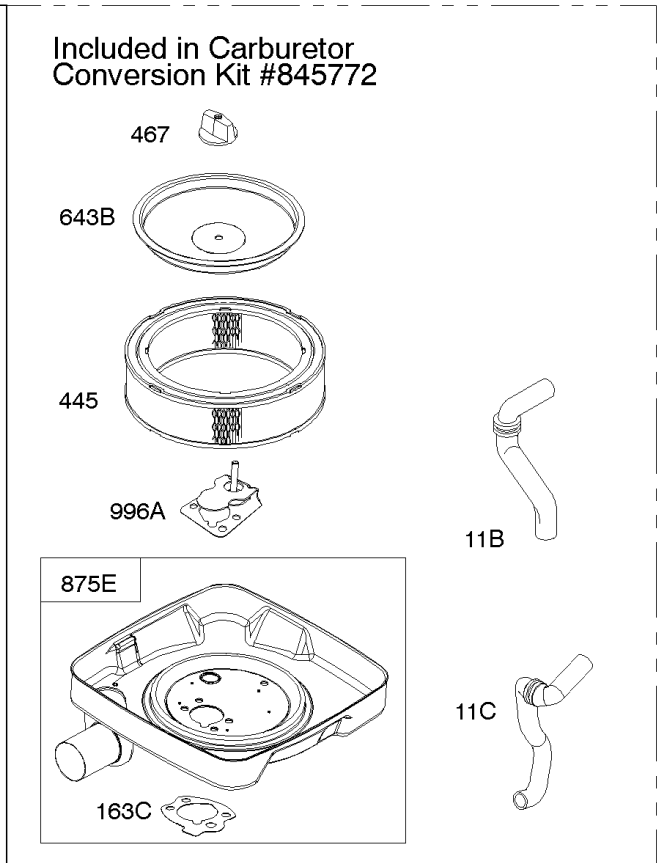

Carburetor

REF NO	PART NO	QTY	DESCRIPTION
11	691556		TUBE, Breather
11B	844921		TUBE, Breather -Used After Code Date 09121800
51	691694		GASKET, Intake
94	844987		KIT, Idle Mixture
95	690718		SCREW -(Throttle Valve)
97	809007		KIT, Throttle Shaft
98	808177		KIT, Idle Speed
102	692077		GASKET, Carburetor Body
104	690723		PIN, Float Hinge
105	805620		VALVE, Float Needle -(Gravity Feed)
108A	844989		VALVE, Choke
109	808398		KIT, Choke Shaft
110	806861		WASHER -(Choke Shaft) (Plastic)
117	690881		JET, Main -(Standard) (Standard)
118	844990		JET, Main -(High Altitude) (5000 Feet)
118A	809442		JET, Main -(High Altitude) (9000 Feet and Above)
119	690720		SCREW -(Upper Carburetor Body to Lower Carburetor Body) (M4x18mm)
119	842761		SCREW -(Upper Carburetor Body to Lower Carburetor Body) (M4x16mm)
125	844992		CARBURETOR -Used After Code Date 09121600
130	690726		VALVE, Throttle
133A	844546		FLOAT, Carburetor
163C	844931		GASKET, Air Cleaner
217	806862		SPRING, Choke Return
231	690718		SCREW -(Choke Valve)
255	690721		BUSHING, Choke Shaft
276	690724		WASHER, Sealing
365	690711		SCREW -(Carburetor/Throttle Body) (M8x38mm)
365A	690866		SCREW -(Carburetor/Throttle Body) (M6 x 98mm)
467	691985		KNOB, Air Cleaner Cover -Used Before Code Date 10040100
467	846431		KNOB, Air Cleaner Cover -Used After Code Date 10033100
601	791850		CLAMP, Hose
601A	691038		CLAMP, Hose -(Black)
629	807004		SPRING, Throttle Return -(Throttle Return)
633	806131		SEAL, Choke/Throttle Shaft -(Throttle Shaft)
633A	690722		SEAL, Choke/Throttle Shaft -(Choke Shaft)
637	806999		WASHER -(Throttle Shaft)
637A	807000		WASHER -(Throttle Shaft)