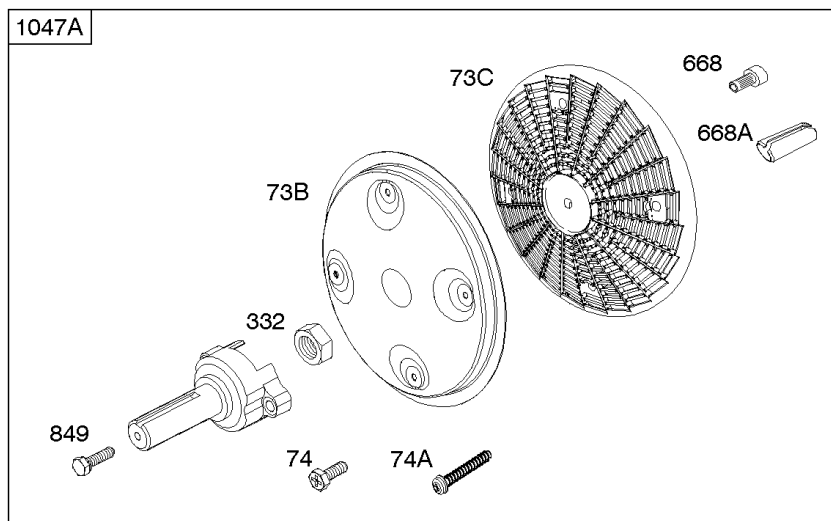

Flywheel, Rotating Screens

REF NO	PART NO	QTY	DESCRIPTION
23A	841908		FLYWHEEL -(Without Ring Gear)
65	690341		SCREW -(Rewind Starter) (Rewind Starter)
73	841662		SCREEN, Rotating
73A	841440		SCREEN, Rotating
73C	494439		SCREEN, Rotating
74	841441		SCREW -(Rotating Screen) (M5x14mm)
74A	691647		SCREW -(Rotating Screen)
332	690887		NUT -(Flywheel)
363	19203		PULLER, Flywheel
455	841794		CUP, Flywheel
668	691500		SPACER -(Rotating Screen)
668A	691215		SPACER -(Rotating Screen)
718A	690740		PIN, Locating -(28MM)
718B	841581		PIN, Locating -(32MM)
849	691088		SCREW -(Stub Shaft)
1047	841580		SHAFT, Stub