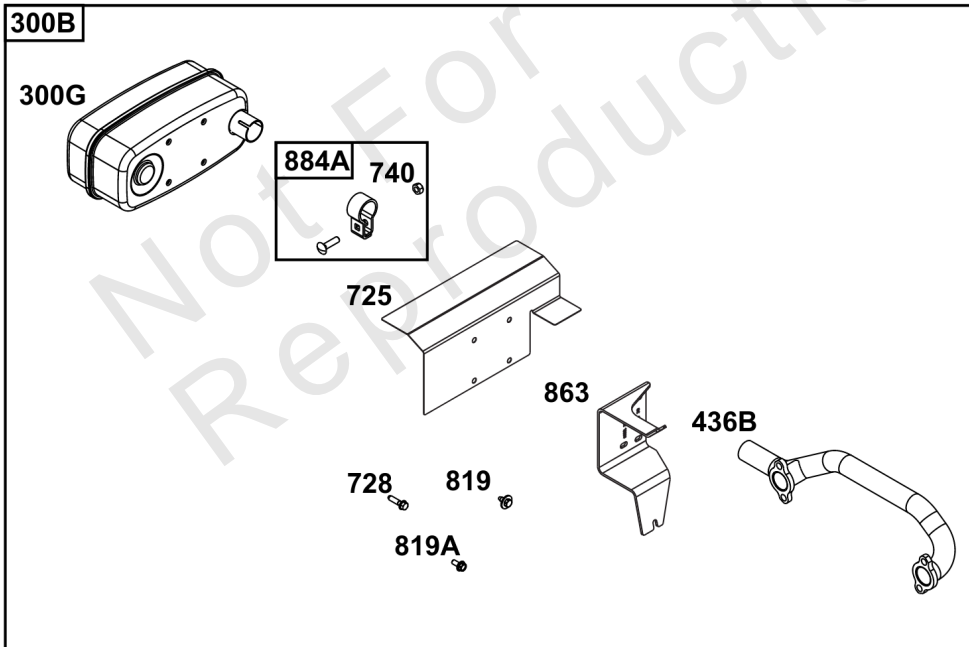

Oil Filter Side Outlet Mufflers

REF NO	PART NO	QTY	DESCRIPTION
300	995002	1	HIGH MNT SPR LO-TONE OIL FLTR SIDE -(Super Lo-Tone) (Horizontal: 3054, 3564) (Vertical: 3567)
300A	995000	1	OIL FILTER SIDE LO-MT -(Lo-Tone) (Horizontal: 3054, 3564) (Requires 808033 Oil Filter Adaptor)
300B	995004	1	HI MNT SPR LO-TONE OIL FLT SIDE -(Super Lo-Tone) (Horizontal: 3854, 3864) (Vertical: 3867)
300C	995009	1	COMMERCIAL MOWERS KIT -(For Wide Area Walker) (Vertical: 3567)
300D	995010	1	COMMERCIAL MOWERS KIT -(Vertical: 3867)
300E	808896	1	MUFFLER
300F	691562	1	MUFFLER -(Super Lo-Tone) (Horizontal: 3054, 3564)
300G	498984S	1	MUFFLER -(Super Lo Tone)
300H	692099	1	MUFFLER -(Lo Mount)
300I	807953	1	MUFFLER
355	842122	2	WASHER -(Muffler Bracket)
436	805609	1	MANIFOLD, Exhaust -(Cylinder 2) (Side Outlet)
436A	692061	1	MANIFOLD, Exhaust -(Cylinder 2) (Side Outlet)
436B	808916	1	MANIFOLD, Exhaust -(Cylinder 2) (Side Outlet)
436C	805778	1	MANIFOLD, Exhaust -(Wide Area Walker)
437	691902	4	SCREW -(Exhaust Manifold)
710	807689	1	COVER, Oil Filter
725	806102	1	SHIELD, Heat
728	690297	2	SCREW
740	793859	1	NUT
819	691514	2	SCREW -(Muffler Bracket) (M6 X 1.0)
819A	807084	2	SCREW -(Muffler Bracket)
819B	692056	2	SCREW -(Muffler Bracket) (M8x1.25)
819C	692062	2	SCREW -(Muffler Bracket)
837	808085	2	SPACER, Muffler -(Includes 2)
863	806759	1	BRACKET, Muffler
863A	691513	1	BRACKET, Muffler
882	692074	2	FLANGE, Exhaust -(3054 & 3564)
882A	806965	2	FLANGE, Exhaust
883	691613	2	GASKET, Exhaust
884	690898	1	CLAMP, Muffler
884A	691956	1	CLAMP, Muffler
988	690687	1	GASKET, Oil Adapter