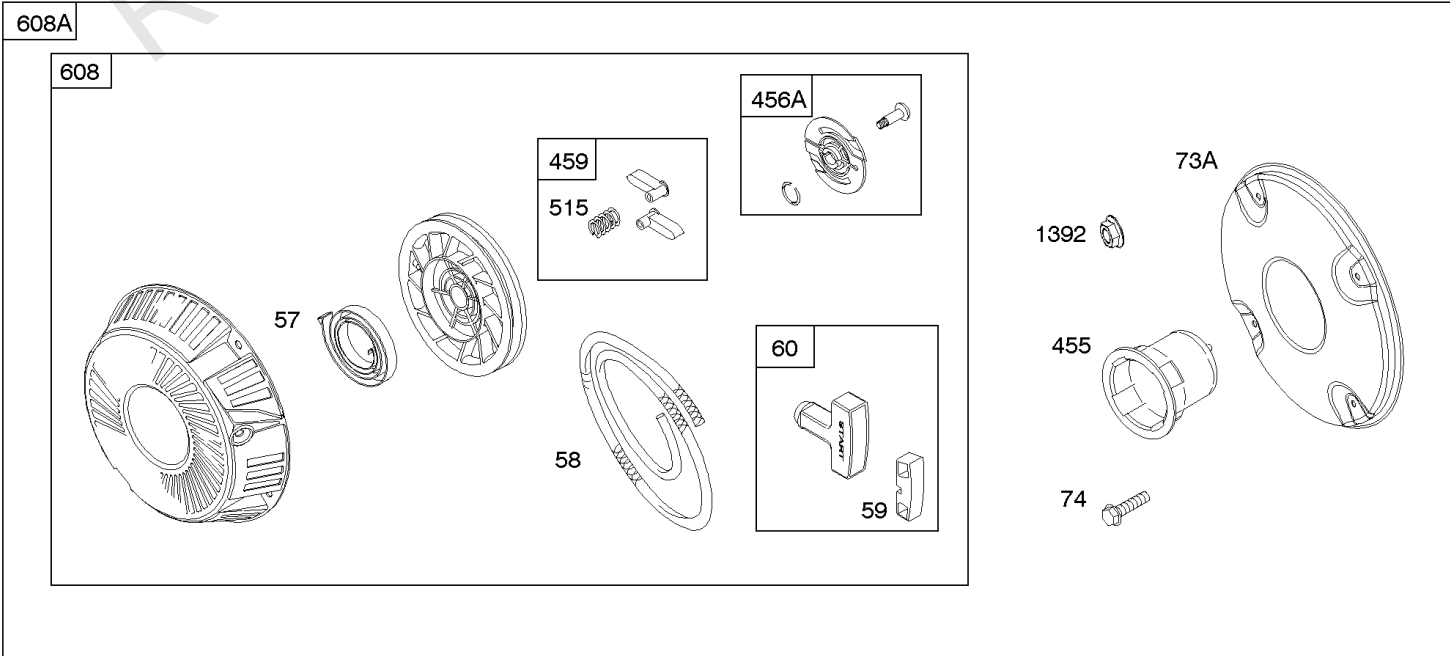

Blower Housing, Rewind Starter

REF NO	PART NO	QTY	DESCRIPTION
55	691568		HOUSING, Rewind Starter
57	692086		SPRING, Rewind Starter
58	66574		ROPE, Starter
59	805957		INSERT, Grip
60	808167		GRIP, Starter Rope
65	690341		SCREW -(Rewind Starter) (Rewind Starter)
65A	841233		SCREW -(Rewind Starter) (M6x10mm)
73A	841440		SCREEN, Rotating
74	841441		SCREW -(Rotating Screen) (M5x14mm)
304	842681		HOUSING, Blower
305	692062		SCREW -(Blower Housing)
455	841794		CUP, Flywheel
456	691529		PLATE, Pawl Friction
456A	845219		PLATE, Pawl Friction
459	845218		PAWL, Ratchet
493A	845729		BRACKET, Mounting
515	691528		SPRING, Pawl
563	841735		SCREW -(Debris Screen Guard)
592	690939		NUT -(Rewind Starter) (M6)
597	690876		SCREW -(Pawl Friction Plate)
608	841729		STARTER, Rewind
608A	844821		STARTER, Rewind
773	690875		RETAINER
949	845728		GUARD, Debris Screen
1004	841656		DUCT, Air
1046	692082		PLUG, Blower Housing
1046A	843068		PLUG, Blower Housing
1392	690939		NUT -(Rewind Guard)