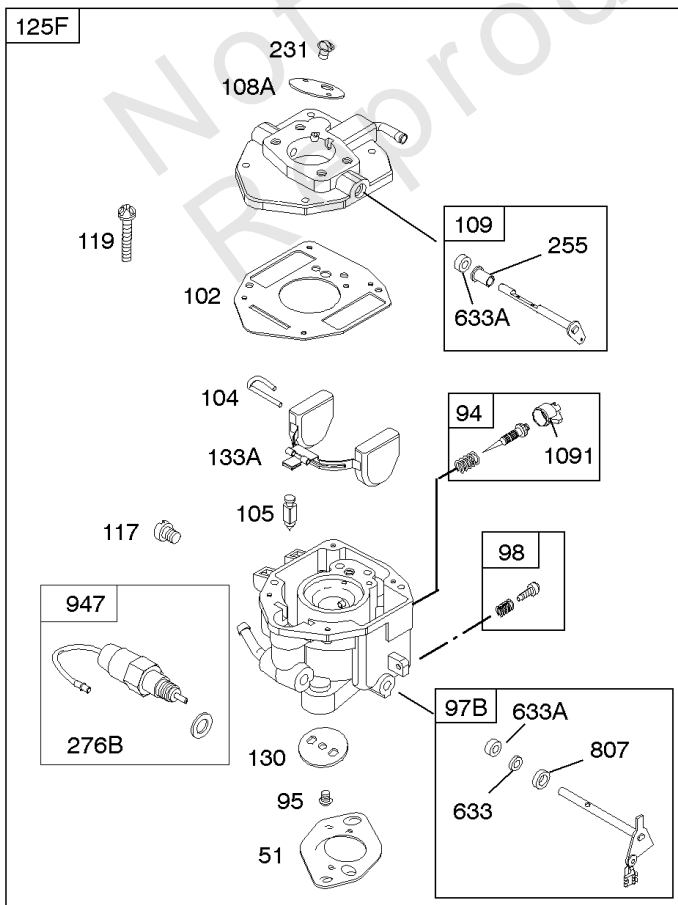

REQUIRED when replacing parts with warning labels affixed.

Camshaft, Crankshaft, Cylinder, Piston/Rings/Connecting Rod

REF NO	PART NO	QTY	DESCRIPTION
601A	691038		CLAMP, Hose -(Black)
718	806469		PIN, Locating -(Cylinder)
741	846085		GEAR, Timing
1025	690689		SPOOL, Governor
1036	-----		Label-Emissions -(Available From A Briggs & Stratton Authorized Dealer)
1133	690342		SCREW -(Crankshaft)
1319	794467		LABEL, Warning
1330	272144		MANUAL, Repair

Not For Reproduction

Carburetor

REF NO	PART NO	QTY	DESCRIPTION
51	691694		GASKET, Intake
91	809208		BODY, Upper Carburetor
94	844987		KIT, Idle Mixture
95	690718		SCREW -(Throttle Valve)
97	809007		KIT, Throttle Shaft
98	808177		KIT, Idle Speed
98A	808981		KIT, Idle Speed
102	692077		GASKET, Carburetor Body
104	690723		PIN, Float Hinge
105	805620		VALVE, Float Needle -(Gravity Feed)
108A	844989		VALVE, Choke
109B	809096		SHAFT-CHOKE
110	806861		WASHER -(Choke Shaft) (Plastic)
117	690881		JET, Main -(Standard) (Standard)
118	844990		JET, Main -(High Altitude) (5000 Feet)
118A	809442		JET, Main -(High Altitude) (9000 Feet and Above)
119	690720		SCREW -(Upper Carburetor Body to Lower Carburetor Body) (M4x18mm)
119	842761		SCREW -(Upper Carburetor Body to Lower Carburetor Body) (M4x16mm)
122A	846960		SPACER, Carburetor
127	847028		PLUG, Welch
130	690726		VALVE, Throttle
133A	844546		FLOAT, Carburetor
142	690725		NOZZLE, Carburetor
217	806862		SPRING, Choke Return
231	690718		SCREW -(Choke Valve)
255	690721		BUSHING, Choke Shaft
276	690724		WASHER, Sealing
365	690711		SCREW -(Carburetor/Throttle Body) (M8x38mm)
365A	690866		SCREW -(Carburetor/Throttle Body) (M6 x 98mm)
601	791850		CLAMP, Hose
601A	691038		CLAMP, Hose -(Black)
633	806131		SEAL, Choke/Throttle Shaft -(Throttle Shaft)
633A	690722		SEAL, Choke/Throttle Shaft -(Choke Shaft)
807	805557		SPACER -(Throttle)
947	692094		SOLENOID, Fuel
955	807723		PLUG, Carburetor
1091	691516		CAP, Limiter