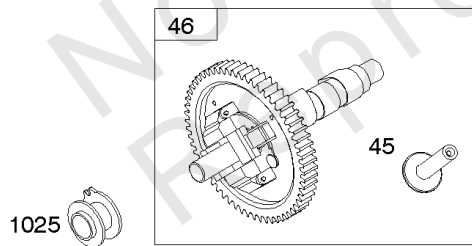

1036 EMISSIONS LABEL

1330 REPAIR MANUAL

1319 WARNING LABEL

WARNING

- Read and follow Operating Instructions before running engine.
- Gasoline is flammable. Allow engine to cool at least 2 minutes before refueling.
- Engines emit carbon monoxide, **DO NOT** run in enclosed area.
- Muffler area temperature may exceed 150°F. Do not touch hot parts.

REQUIRED when replacing parts with warning labels affixed.