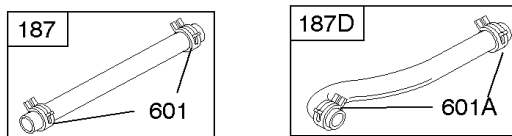

Carburetor

REF NO	PART NO	QTY	DESCRIPTION
51	691694		GASKET, Intake
91	809208		BODY, Upper Carburetor
94	844987		KIT, Idle Mixture
95	690718		SCREW -(Throttle Valve)
97	809007		KIT, Throttle Shaft
98	808177		KIT, Idle Speed
98A	808981		KIT, Idle Speed
102	692077		GASKET, Carburetor Body
104	690723		PIN, Float Hinge
105	805620		VALVE, Float Needle -(Gravity Feed)
108A	844989		VALVE, Choke
109B	809096		SHAFT-CHOKE
110	806861		WASHER -(Choke Shaft) (Plastic)
117	690881		JET, Main -(Standard) (Standard)
118	844990		JET, Main -(High Altitude) (5000 Feet)
118A	809442		JET, Main -(High Altitude) (9000 Feet and Above)
119	690720		SCREW -(Upper Carburetor Body to Lower Carburetor Body) (M4x18mm)
119	842761		SCREW -(Upper Carburetor Body to Lower Carburetor Body) (M4x16mm)
122A	846960		SPACER, Carburetor
127	847028		PLUG, Welch
130	690726		VALVE, Throttle
133A	844546		FLOAT, Carburetor
142	690725		NOZZLE, Carburetor
217	806862		SPRING, Choke Return
231	690718		SCREW -(Choke Valve)
255	690721		BUSHING, Choke Shaft
276	690724		WASHER, Sealing
365	690711		SCREW -(Carburetor/Throttle Body) (M8x38mm)
365A	690866		SCREW -(Carburetor/Throttle Body) (M6 x 98mm)
601	791850		CLAMP, Hose
601A	691038		CLAMP, Hose -(Black)
633	806131		SEAL, Choke/Throttle Shaft -(Throttle Shaft)
633A	690722		SEAL, Choke/Throttle Shaft -(Choke Shaft)
807	805557		SPACER -(Throttle)
947	692094		SOLENOID, Fuel
955	807723		PLUG, Carburetor
1091	691516		CAP, Limiter