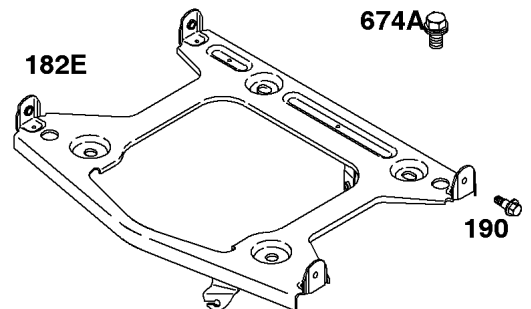

674

674A

1054