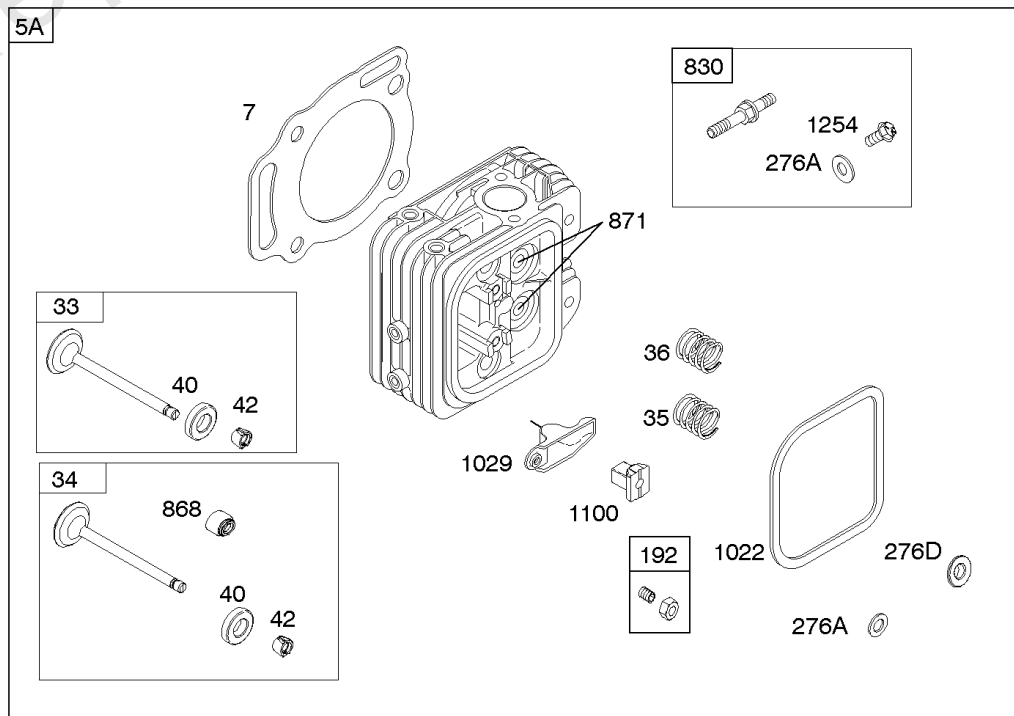

Cylinder Head, Valve Covers

Mfg. No: 305442-0300-F1

Cylinder Head, Valve Covers

REF NO	PART NO	QTY	DESCRIPTION
5	809200		HEAD, Cylinder -(Cylinder 1)
5A	809201		HEAD, Cylinder -(Cylinder 2)
7	806085S		GASKET, Cylinder Head
13	692059		SCREW -(Cylinder Head)
21	809500		CAP, Oil Fill
33	807681		VALVE, Exhaust
34	807680		VALVE, Intake
35	692084		SPRING, Valve -(Intake) (Intake)
36	692084		SPRING, Valve -(Exhaust) (Exhaust)
40	692058		RETAINER, Valve
42	807683		KEEPER, Valve
45	843379		TAPPET, Valve
192	807623		ADJUSTER, Rocker Arm
276A	807085		WASHER, Sealing -(Rocker Cover)
276D	691766		WASHER, Sealing -(Head)(Rocker Cover)
337	491055S		PLUG, Spark
337	84007216		PLUG, SPARK -(China Only)
383	19576S		WRENCH, Spark Plug
601	791850		CLAMP, Hose
635	692076		BOOT, Spark Plug
830	809157		STUD, Rocker Arm -(Rocker Arm)
868	691963		SEAL, Valve
871	692057		BUSHING, Valve Guide
914	807084		SCREW -(Rocker Cover)
918	791880		HOSE, Vacuum
1022	806039S		GASKET, Rocker Cover
1023C	842823		COVER, Rocker
1026	691758		ROD, Push -(Exhaust)(Aluminum)
1026	691836		ROD, Push -(Intake)(Steel)
1029	807323		ARM, Rocker
1100	791959		PIVOT, Rocker Arm
1254	807084		SCREW -(Rocker Arm Stud)