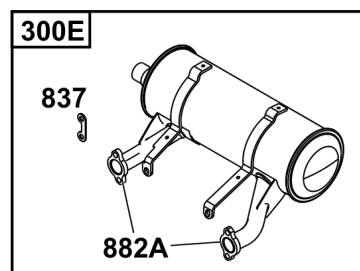

Oil Filter Side Outlet Mufflers

REF NO	PART NO	QTY	DESCRIPTION
300	995002	1	HIGH MNT SPR LO-TONE OIL FLTR SIDE -(Super Lo-Tone) (Horizontal: 3054, 3564) (Vertical: 3567)
300A	995000	1	OIL FILTER SIDE LO-MT -(Lo-Tone) (Horizontal: 3054, 3564) (Requires 808033 Oil Filter Adaptor)
300B	995004	1	HI MNT SPR LO-TONE OIL FLT SIDE -(Super Lo-Tone) (Horizontal: 3854, 3864) (Vertical: 3867)
300C	995009	1	COMMERCIAL MOWERS KIT -(For Wide Area Walker) (Vertical: 3567)
300D	995010	1	COMMERCIAL MOWERS KIT -(Vertical: 3867)
300E	808896	1	MUFFLER
300F	691562	1	MUFFLER -(Super Lo-Tone) (Horizontal: 3054, 3564)
300G	498984S	1	MUFFLER -(Super Lo Tone)
300H	692099	1	MUFFLER -(Lo Mount)
300I	807953	1	MUFFLER
355	842122	2	WASHER -(Muffler Bracket)
436	805609	1	MANIFOLD, Exhaust -(Cylinder 2) (Side Outlet)
436A	692061	1	MANIFOLD, Exhaust -(Cylinder 2) (Side Outlet)
436B	808916	1	MANIFOLD, Exhaust -(Cylinder 2) (Side Outlet)
436C	805778	1	MANIFOLD, Exhaust -(Wide Area Walker)
437	691902	4	SCREW -(Exhaust Manifold)
710	807689	1	COVER, Oil Filter
725	806102	1	SHIELD, Heat
728	690297	2	SCREW
740	793859	1	NUT
819	691514	2	SCREW -(Muffler Bracket) (M6 X 1.0)
819A	807084	2	SCREW -(Muffler Bracket)
819B	692056	2	SCREW -(Muffler Bracket) (M8x1.25)
819C	692062	2	SCREW -(Muffler Bracket)
837	808085	2	SPACER, Muffler -(Includes 2)
863	806759	1	BRACKET, Muffler
863A	691513	1	BRACKET, Muffler
882	692074	2	FLANGE, Exhaust -(3054 & 3564)
882A	806965	2	FLANGE, Exhaust
883	691613	2	GASKET, Exhaust
884	690898	1	CLAMP, Muffler
884A	691956	1	CLAMP, Muffler
988	690687	1	GASKET, Oil Adapter