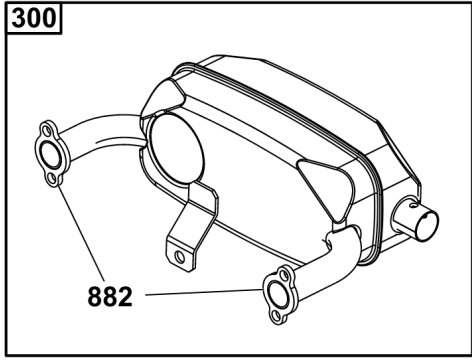

Not For
Reproduction

Lubrication

REF NO	PART NO	QTY	DESCRIPTION
186	796532	1	CONNECTOR, Hose -(Threaded Engine Block Connector for EZ-Oil Drain Hose)(Order hose separate)
239	690233	1	SWITCH, Oil Pressure -(2-4 PSI Normally-Closed Switch)
239A	491657S	1	SWITCH, Oil Pressure -(3-5 PSI Normally-Closed Switch)
239B	841281	1	SWITCH, Oil Pressure -(7-10 PSI Normally-Closed Switch)
239C	694115	1	SWITCH, Oil Pressure -(9-13 PSI Normally-Closed Switch)
239D	697049	1	SWITCH, Oil Pressure -(3-6 PSI Normally-Open Switch)
295	492061	1	ADAPTER, Remote Oil Filter -(Remote oil filter head with 18" (48 cm) hoses)
295	492062	1	ADAPTER, Remote Oil Filter -(Remote oil filter head with 30" (76 cm) hoses)
512	594200	1	HOSE, Oil Drain -(EZ-Oil Drain Hose, 10.5")(Order threaded engine block connector separate)
512	593635	1	HOSE, Oil Drain -(EZ-Oil Drain Hose, 13.75")(Order threaded engine block connector separate)
512B	1723165SM	1	HOSE, Oil Drain, 10-1/2" Long, 3/8-18 Fittings -(10.5")
512C	5048681SM	1	HOSE, OIL DRAIN -(12.5")
517	593633	1	RETAINER, Oil Drain
988	692063	1	GASKET, Oil Adapter
1027	492932S	1	FILTER, Oil
1028	492687	1	ADAPTER, Oil Filter -(Adapter Kit for mounting remote oil filter)
1028A	495244	1	ADAPTER-OIL FILTER -(Remote oil filter mounting head with fittings)
1346	844802	1	VALVE, Oil Drain Shut Off
1346A	492031	1	VALVE, Oil Drain Shut Off
1346B	5401WEB	1	VALVE, Oil Drain Shut Off -(1/4 Turn Oil Drain Valve with Hose)
1505	100169		OIL-1QT VANGUARD (CASE) -(1 qt. Bottle)
1505A	100170		OIL-5QT VANGUARD (CASE) -(5 qt. Bottle)
1600	494724	2	HOSE, Remote Oil Filter -(Hoses only (2) 18" (48 cm))
1600	494725	2	HOSE, Remote Oil Filter -(Hoses only (2) 30" (76 cm))