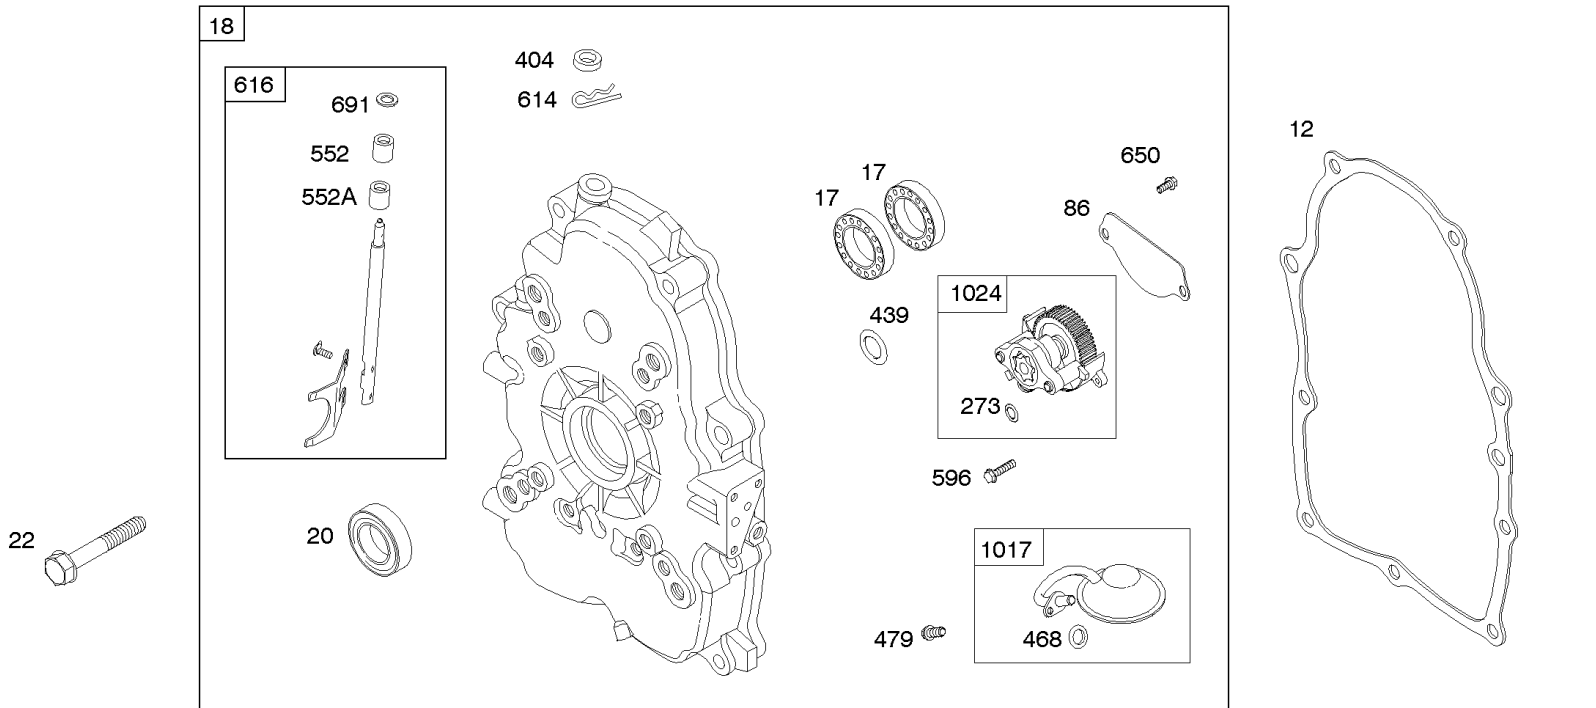

Carburetor Overhaul Kit, Engine & Valve Set

REF NO	PART NO	QTY	DESCRIPTION
3	805101S		SEAL, Oil -(Magneto Side)
7	806085S		GASKET, Cylinder Head
9	844986		GASKET, Breather
12	846487		GASKET, Crankcase
20	805049S		SEAL, Oil -(PTO Side)
51	691694		GASKET, Intake
51A	692035		GASKET, Intake
94	844987		KIT, Idle Mixture
102	692077		GASKET, Carburetor Body
104	690723		PIN, Float Hinge
105	805620		VALVE, Float Needle -(Gravity Feed)
117	690881		JET, Main -(Standard) (Standard)
121	809021		KIT, Carburetor Overhaul
142	690725		NOZZLE, Carburetor
255	690721		BUSHING, Choke Shaft
273	690681		SEAL, O-Ring -(Oil Pump)
276	690724		WASHER, Sealing
276A	807085		WASHER, Sealing -(Rocker Cover)
358	808704		GASKET SET, Engine
439	692154		O-RING, Oil Gallery -(Crankcase Cover/Sump or Cylinder Assembly)
468	690690		SEAL, O-Ring -(Oil Pump Screen)
633	806131		SEAL, Choke/Throttle Shaft -(Throttle Shaft)
633A	690722		SEAL, Choke/Throttle Shaft -(Choke Shaft)
691	842826		SEAL, Governor Shaft
807	805557		SPACER -(Throttle)
868	691963		SEAL, Valve
883	691613		GASKET, Exhaust
988	692063		GASKET, Oil Adapter
1022	806039S		GASKET, Rocker Cover
1091	691516		CAP, Limiter
1095B	842723		GASKET SET, Valve