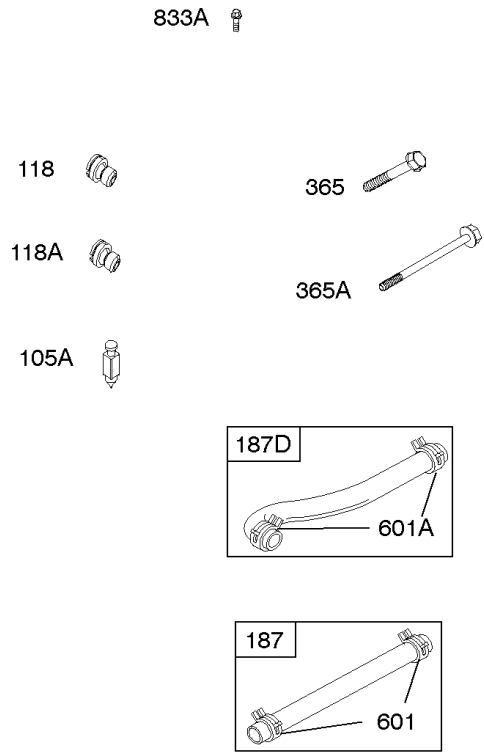

Carburetor

REF NO	PART NO	QTY	DESCRIPTION
11	691556		TUBE, Breather
51	691694		GASKET, Intake
91	809208		BODY, Upper Carburetor
94	844987		KIT, Idle Mixture
95	690718		SCREW -(Throttle Valve)
97	809007		KIT, Throttle Shaft
98	808177		KIT, Idle Speed
102	692077		GASKET, Carburetor Body
104	690723		PIN, Float Hinge
105	805620		VALVE, Float Needle -(Gravity Feed)
108A	844989		VALVE, Choke
109	808398		KIT, Choke Shaft
109B	809096		SHAFT-CHOKE
110	806861		WASHER -(Choke Shaft) (Plastic)
117	690881		JET, Main -(Standard) (Standard)
118	844990		JET, Main -(High Altitude) (5000 Feet)
118A	809442		JET, Main -(High Altitude) (9000 Feet and Above)
119	842761		SCREW -(Upper Carburetor Body to Lower Carburetor Body) (M4x16mm)
119	690720		SCREW -(Upper Carburetor Body to Lower Carburetor Body) (M4x18mm)
130	690726		VALVE, Throttle
133A	844546		FLOAT, Carburetor
142	690725		NOZZLE, Carburetor
163C	844931		GASKET, Air Cleaner
217	806862		SPRING, Choke Return
231	690718		SCREW -(Choke Valve)
255	690721		BUSHING, Choke Shaft
276B	806137		WASHER, Sealing -(Fuel Solenoid)
365	690711		SCREW -(Carburetor/Throttle Body) (M8x38mm)
365A	690866		SCREW -(Carburetor/Throttle Body) (M6 x 98mm)
445A	845090		FILTER, A/C Cartridge
467	691985		KNOB, Air Cleaner Cover -Used Before Code Date 10040100
467	846431		KNOB, Air Cleaner Cover -Used After Code Date 10033100
536	845198		CLEANER-AIR
601	791850		CLAMP, Hose
601A	691038		CLAMP, Hose -(Black)
633	806131		SEAL, Choke/Throttle Shaft -(Throttle Shaft)
633A	690722		SEAL, Choke/Throttle Shaft -(Choke Shaft)
643C	845087		RETAINER, Air Filter
807	805557		SPACER -(Throttle)