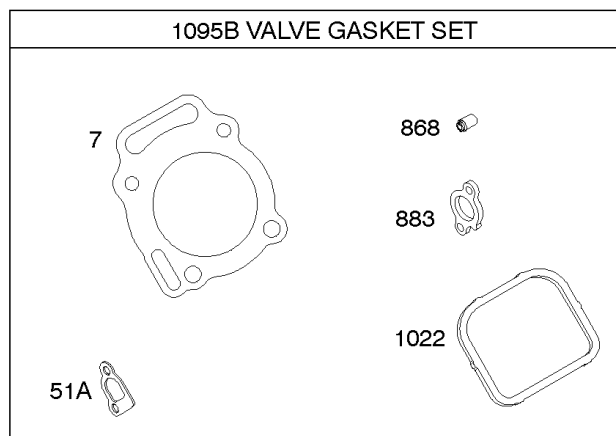

Carburetor

REF NO	PART NO	QTY	DESCRIPTION
833A	691593		SCREW -(Air Cleaner Mounting Strap/Stud)
862	845089		STRAP/STUD, Air Cleaner Mounting
875A	845088		BASE, Air Cleaner -(Metal)
947	692094		SOLENOID, Fuel
1091	691516		CAP, Limiter

Not For Reproduction