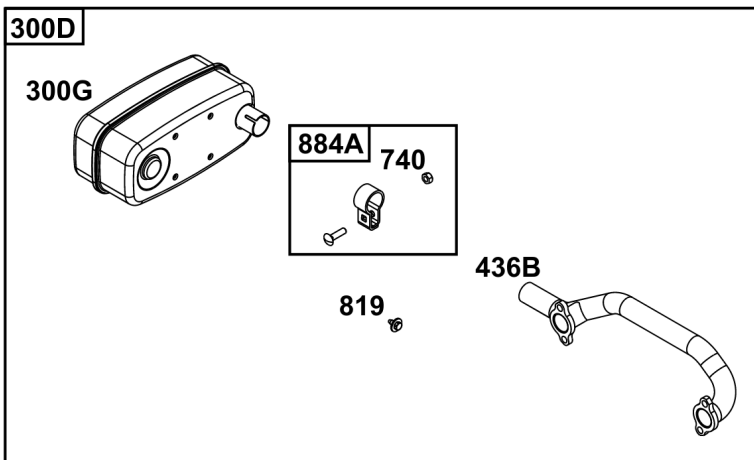

Oil Filter Side Outlet Mufflers

REF NO	PART NO	QTY	DESCRIPTION
300	995002	1	HIGH MNT SPR LO-TONE OIL FLTR SIDE -(Super Lo-Tone) (Horizontal: 3054, 3564) (Vertical: 3567)
300A	995000	1	OIL FILTER SIDE LO-MT -(Lo-Tone) (Horizontal: 3054, 3564) (Requires 808033 Oil Filter Adaptor)
300B	995004	1	HI MNT SPR LO-TONE OIL FLT SIDE -(Super Lo-Tone) (Horizontal: 3854, 3864) (Vertical: 3867)
300C	995009	1	COMMERCIAL MOWERS KIT -(For Wide Area Walker) (Vertical: 3567)
300D	995010	1	COMMERCIAL MOWERS KIT -(Vertical: 3867)
300E	808896	1	MUFFLER
300F	691562	1	MUFFLER -(Super Lo-Tone) (Horizontal: 3054, 3564)
300G	498984S	1	MUFFLER -(Super Lo Tone)
300H	692099	1	MUFFLER -(Lo Mount)
300I	807953	1	MUFFLER
355	842122	2	WASHER -(Muffler Bracket)
436	805609	1	MANIFOLD, Exhaust -(Cylinder 2) (Side Outlet)
436A	692061	1	MANIFOLD, Exhaust -(Cylinder 2) (Side Outlet)
436B	808916	1	MANIFOLD, Exhaust -(Cylinder 2) (Side Outlet)
436C	805778	1	MANIFOLD, Exhaust -(Wide Area Walker)
437	691902	4	SCREW -(Exhaust Manifold)
710	807689	1	COVER, Oil Filter
725	806102	1	SHIELD, Heat
728	690297	2	SCREW
740	793859	1	NUT
819	691514	2	SCREW -(Muffler Bracket) (M6 X 1.0)
819A	807084	2	SCREW -(Muffler Bracket)
819B	692056	2	SCREW -(Muffler Bracket) (M8x1.25)
819C	692062	2	SCREW -(Muffler Bracket)
837	808085	2	SPACER, Muffler -(Includes 2)
863	806759	1	BRACKET, Muffler
863A	691513	1	BRACKET, Muffler
882	692074	2	FLANGE, Exhaust -(3054 & 3564)
882A	806965	2	FLANGE, Exhaust
883	691613	2	GASKET, Exhaust
884	690898	1	CLAMP, Muffler
884A	691956	1	CLAMP, Muffler
988	690687	1	GASKET, Oil Adapter