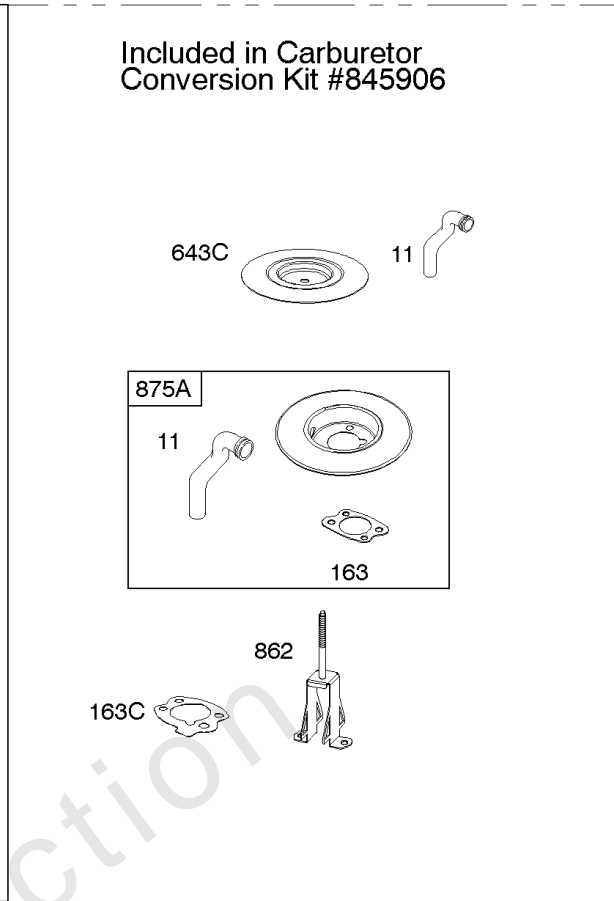

Carburetor

REF NO	PART NO	QTY	DESCRIPTION
955	807723		PLUG, Carburetor
987	807002		SEAL, Choke/Throttle Shaft
1091	691516		CAP, Limiter

Not For Reproduction

Carburetor

REF NO	PART NO	QTY	DESCRIPTION
11	691556		TUBE, Breather
11B	844921		TUBE, Breather -Used After Code Date 09121800
51	691694		GASKET, Intake
94	844987		KIT, Idle Mixture
95	690718		SCREW -(Throttle Valve)
97	809007		KIT, Throttle Shaft
98	808177		KIT, Idle Speed
102	692077		GASKET, Carburetor Body
104	690723		PIN, Float Hinge
105	805620		VALVE, Float Needle -(Gravity Feed)
108A	844989		VALVE, Choke
109	808398		KIT, Choke Shaft
110	806861		WASHER -(Choke Shaft) (Plastic)
117	690881		JET, Main -(Standard) (Standard)
118	844990		JET, Main -(High Altitude) (5000 Feet)
118A	809442		JET, Main -(High Altitude) (9000 Feet and Above)
119	690720		SCREW -(Upper Carburetor Body to Lower Carburetor Body) (M4x18mm)
119	842761		SCREW -(Upper Carburetor Body to Lower Carburetor Body) (M4x16mm)
125	844992		CARBURETOR -Used After Code Date 09121600
130	690726		VALVE, Throttle
133A	844546		FLOAT, Carburetor
163C	844931		GASKET, Air Cleaner
217	806862		SPRING, Choke Return
231	690718		SCREW -(Choke Valve)
255	690721		BUSHING, Choke Shaft
276	690724		WASHER, Sealing
365	690711		SCREW -(Carburetor/Throttle Body) (M8x38mm)
365A	690866		SCREW -(Carburetor/Throttle Body) (M6 x 98mm)
467	691985		KNOB, Air Cleaner Cover -Used Before Code Date 10040100
467	846431		KNOB, Air Cleaner Cover -Used After Code Date 10033100
601	791850		CLAMP, Hose
601A	691038		CLAMP, Hose -(Black)
629	807004		SPRING, Throttle Return -(Throttle Return)
633	806131		SEAL, Choke/Throttle Shaft -(Throttle Shaft)
633A	690722		SEAL, Choke/Throttle Shaft -(Choke Shaft)
637	806999		WASHER -(Throttle Shaft)
637A	807000		WASHER -(Throttle Shaft)