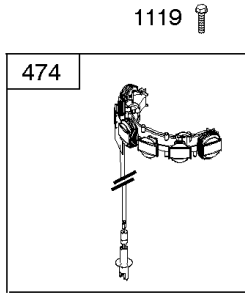

Ignition, Alternator, Electric Starter, Electrical

REF NO	PART NO	QTY	DESCRIPTION
309	695479		MOTOR, Starter
310	690323		SCREW -(Starter Motor)
318	691693		SCREW -(Mounting Bracket)
333	492341		ARMATURE, Magneto -Used Before Code Date 12042300
333	591459		ARMATURE-MAGNETO -Used After Code Date 12042200
334	699477		SCREW -(Magneto Armature)
356	695630		WIRE, Stop
356A	799721		WIRE, Stop
356B	594754		WIRE, Stop
364A	699947		TERMINAL, Oil Plug
462	691261		WASHER -(Starter Cable)
474D	695466		ALTERNATOR -(10 and 16 Amp Regulated)
493	691177		BRACKET, Mounting
493A	798803		BRACKET, Mounting
500	691086		WASHER -(Key Switch)
501	797375		REGULATOR
503	691532		STRAP, Starter
510	693699		DRIVE, Starter
513	692024		CLUTCH, Drive
526	690297		SCREW -(Regulator)
577	690795		CABLE, Starter
578	798802		WIRE ASSEMBLY
579	691029		NUT -(Starter Cable)
664	691087		NUT -(Key Switch)
697	795026		SCREW -(Starter Motor) (Drive Cap)
729	799133		CLIP, Wire
729A	594752		CLIP, Wire
783	693713		GEAR, Pinion
799	699691		SCREW -(Oil Sensor)
801	694482		CAP-DRIVE
802	691286		CAP, End
813	690635		CLAMP
851	493880S		TERMINAL-SPARK PLUG
892	690646		SWITCH, Key
920	691656		SOLENOID, Starter
990	691959		SET, Key
1051	691265		RING, Retaining
1052A	794805		SENSOR, Oil
1090	691293		RETAINER, Brush
1119	699772		SCREW -(Alternator)