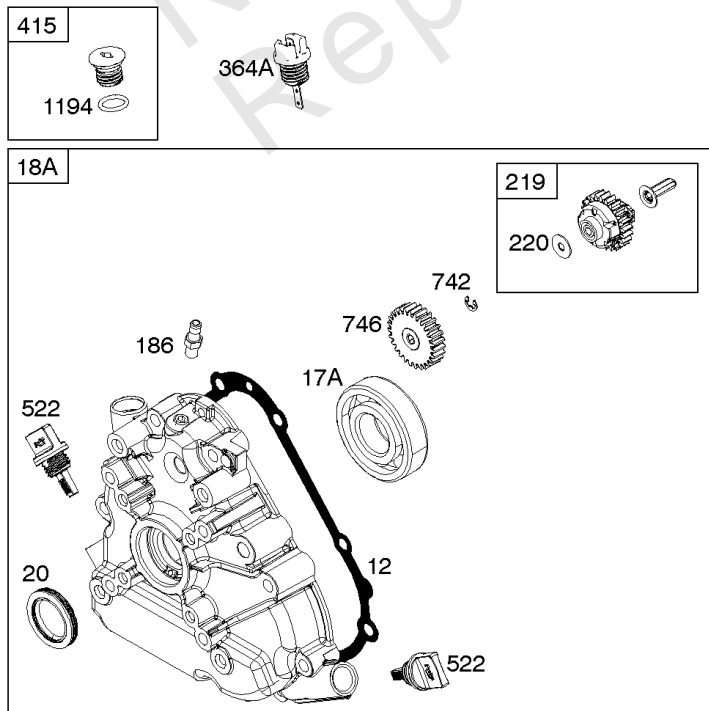

## Camshaft, Crankcase Cover, Crankshaft, Cylinder, Lubrication, Operator's Manual, Piston/

REF NO	PART NO	QTY	DESCRIPTION
1	799046		CYLINDER ASSEMBLY
3	798991		SEAL, Oil -(Magneto Side)
12	798807		GASKET, Crankcase
15	691686		PLUG-OIL DRAIN
16	796957		CRANKSHAFT
17	798993		BEARING, Ball
17A	798995		BEARING, Ball
18	799084		COVER, Crankcase
20	798991		SEAL, Oil -(PTO Side)
22	798955		SCREW -(Crankcase Cover/Sump)
24	222698S		KEY, Flywheel
25	792117		PISTON ASSEMBLY -(Standard)
25	792144		PISTON ASSEMBLY -(.020 Oversize)
26	792073		SET, Ring -(.020" Oversize)
26	792026		SET, Ring -(Standard)
27	690975		LOCK, Piston Pin
28	696581		PIN, Piston -(Standard)
29	694691		ROD, Connecting
30	694692		DIPPER, Connecting Rod
32	690976		SCREW -(Connecting Rod)
46	795697		CAMSHAFT
170	794833		STUD -(Crankcase Cover/Sump)
219	693578		GEAR, Governor
220	691724		WASHER -(Governor Gear)
306	798992		SHIELD, Cylinder
307	794822		SCREW -(Cylinder Shield)
364A	699947		TERMINAL, Oil Plug
377	690979		KEY, Woodruff -Used After Code Date 11103100
377	798972		KEY, Woodruff -Used Before Code Date 11110100
415	691363		PLUG
522	798503		PLUG, Dipstick/Fill
529	791822		GROMMET
552	694674		BUSHING, Governor Crank
598	799332		SHIM, End Play -(Crankshaft or Camshaft Bearing)
718	690959		PIN, Locating -(Cylinder Head)
718A	695178		PIN, Locating -(Head)
741	691288		GEAR, Timing
742	692564		RETAINER, E Ring
746	694679		GEAR, Idler