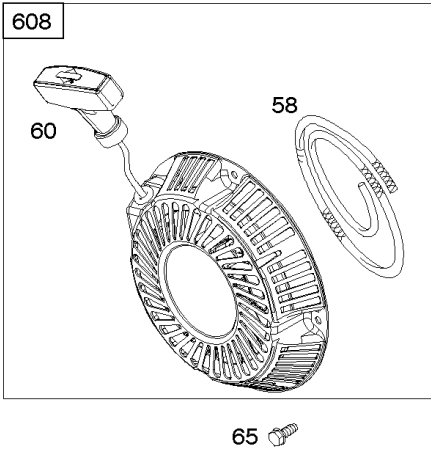

Not For
Reproduction

Blower Housing/Shrouds, Flywheel, Rewind Starter

REF NO	PART NO	QTY	DESCRIPTION
23	794814		FLYWHEEL
37	795715		GUARD, Flywheel -(Snap-on)
37A	699047		GUARD, Flywheel -Used Before Code Date 12080600
37C	591544		GUARD, Flywheel -Used After Code Date 12080500
58	66574		ROPE, Starter -(Cut To Required Length)
60	490652		GRIP-STARTER ROPE
65	699228		SCREW -(Rewind Starter)
78A	699205		SCREW -(Flywheel Guard) -Used Before Code Date 12080600
78B	795026		SCREW -(Flywheel Guard) -Used After Code Date 12080500
304	798994		HOUSING, Blower
305	699481		SCREW -(Blower Housing)
332	794824		NUT -(Flywheel)
363	19203		PULLER, Flywheel
455	794867		CUP, Flywheel
608	798825		STARTER, Rewind
727A	697465		COVER, Starter Drive
732	699200		SCREW -(Starter Drive Cover)
1005	794815		FAN, Flywheel
1070	794821		SCREW -(Flywheel Fan)