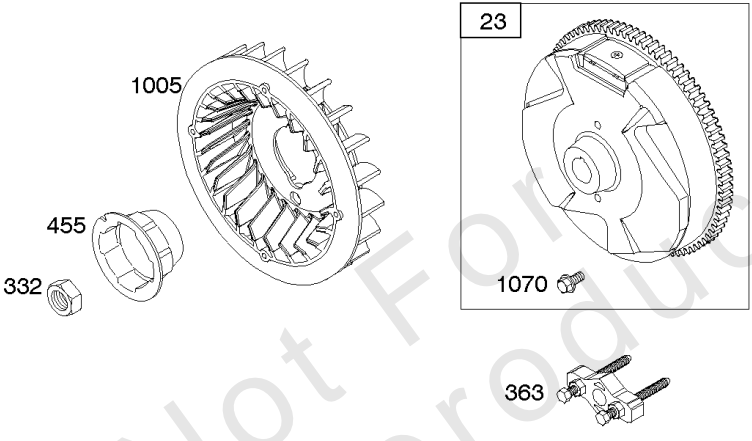

Not For
Reproduction

Blower Housing/Shrouds, Flywheel, Rewind Starter

REF NO	PART NO	QTY	DESCRIPTION
23	794814		FLYWHEEL
37	795715		GUARD, Flywheel -(Snap-on)
37A	699047		GUARD, Flywheel -Used Before Code Date 12080600
37C	591544		GUARD, Flywheel -Used After Code Date 12080500
58	66574		ROPE, Starter -(Cut To Required Length)
60	490652		GRIP-STARTER ROPE
65	699228		SCREW -(Rewind Starter)
78A	699205		SCREW -(Flywheel Guard) -Used Before Code Date 12080600
78B	795026		SCREW -(Flywheel Guard) -Used After Code Date 12080500
304	798994		HOUSING, Blower
305	699481		SCREW -(Blower Housing)
332	794824		NUT -(Flywheel)
363	19203		PULLER, Flywheel
455	794867		CUP, Flywheel
608	798825		STARTER, Rewind
727A	697465		COVER, Starter Drive
732	699200		SCREW -(Starter Drive Cover)
1005	794815		FAN, Flywheel
1070	794821		SCREW -(Flywheel Fan)