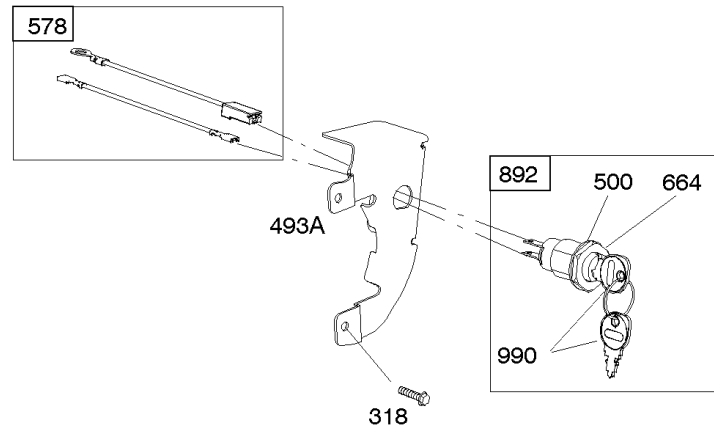

Ignition, Alternator, Electric Starter, Electrical

REF NO	PART NO	QTY	DESCRIPTION
309	695479		MOTOR, Starter
310	690323		SCREW -(Starter Motor)
318	691693		SCREW -(Mounting Bracket)
333	492341		ARMATURE, Magneto -Used Before Code Date 12042300
333	591459		ARMATURE-MAGNETO -Used After Code Date 12042200
334	699477		SCREW -(Magneto Armature)
356	695630		WIRE, Stop
356A	799721		WIRE, Stop
356B	594754		WIRE, Stop
364A	699947		TERMINAL, Oil Plug
462	691261		WASHER -(Starter Cable)
474D	695466		ALTERNATOR -(10 and 16 Amp Regulated)
493	691177		BRACKET, Mounting
493A	798803		BRACKET, Mounting
500	691086		WASHER -(Key Switch)
501	797375		REGULATOR
503	691532		STRAP, Starter
510	693699		DRIVE, Starter
513	692024		CLUTCH, Drive
526	690297		SCREW -(Regulator)
577	690795		CABLE, Starter
578	798802		WIRE ASSEMBLY
579	691029		NUT -(Starter Cable)
664	691087		NUT -(Key Switch)
697	795026		SCREW -(Starter Motor) (Drive Cap)
729	799133		CLIP, Wire
729A	594752		CLIP, Wire
783	693713		GEAR, Pinion
799	699691		SCREW -(Oil Sensor)
801	694482		CAP-DRIVE
802	691286		CAP, End
813	690635		CLAMP
851	493880S		TERMINAL-SPARK PLUG
892	690646		SWITCH, Key
920	691656		SOLENOID, Starter
990	691959		SET, Key
1051	691265		RING, Retaining
1052A	794805		SENSOR, Oil
1090	691293		RETAINER, Brush
1119	699772		SCREW -(Alternator)