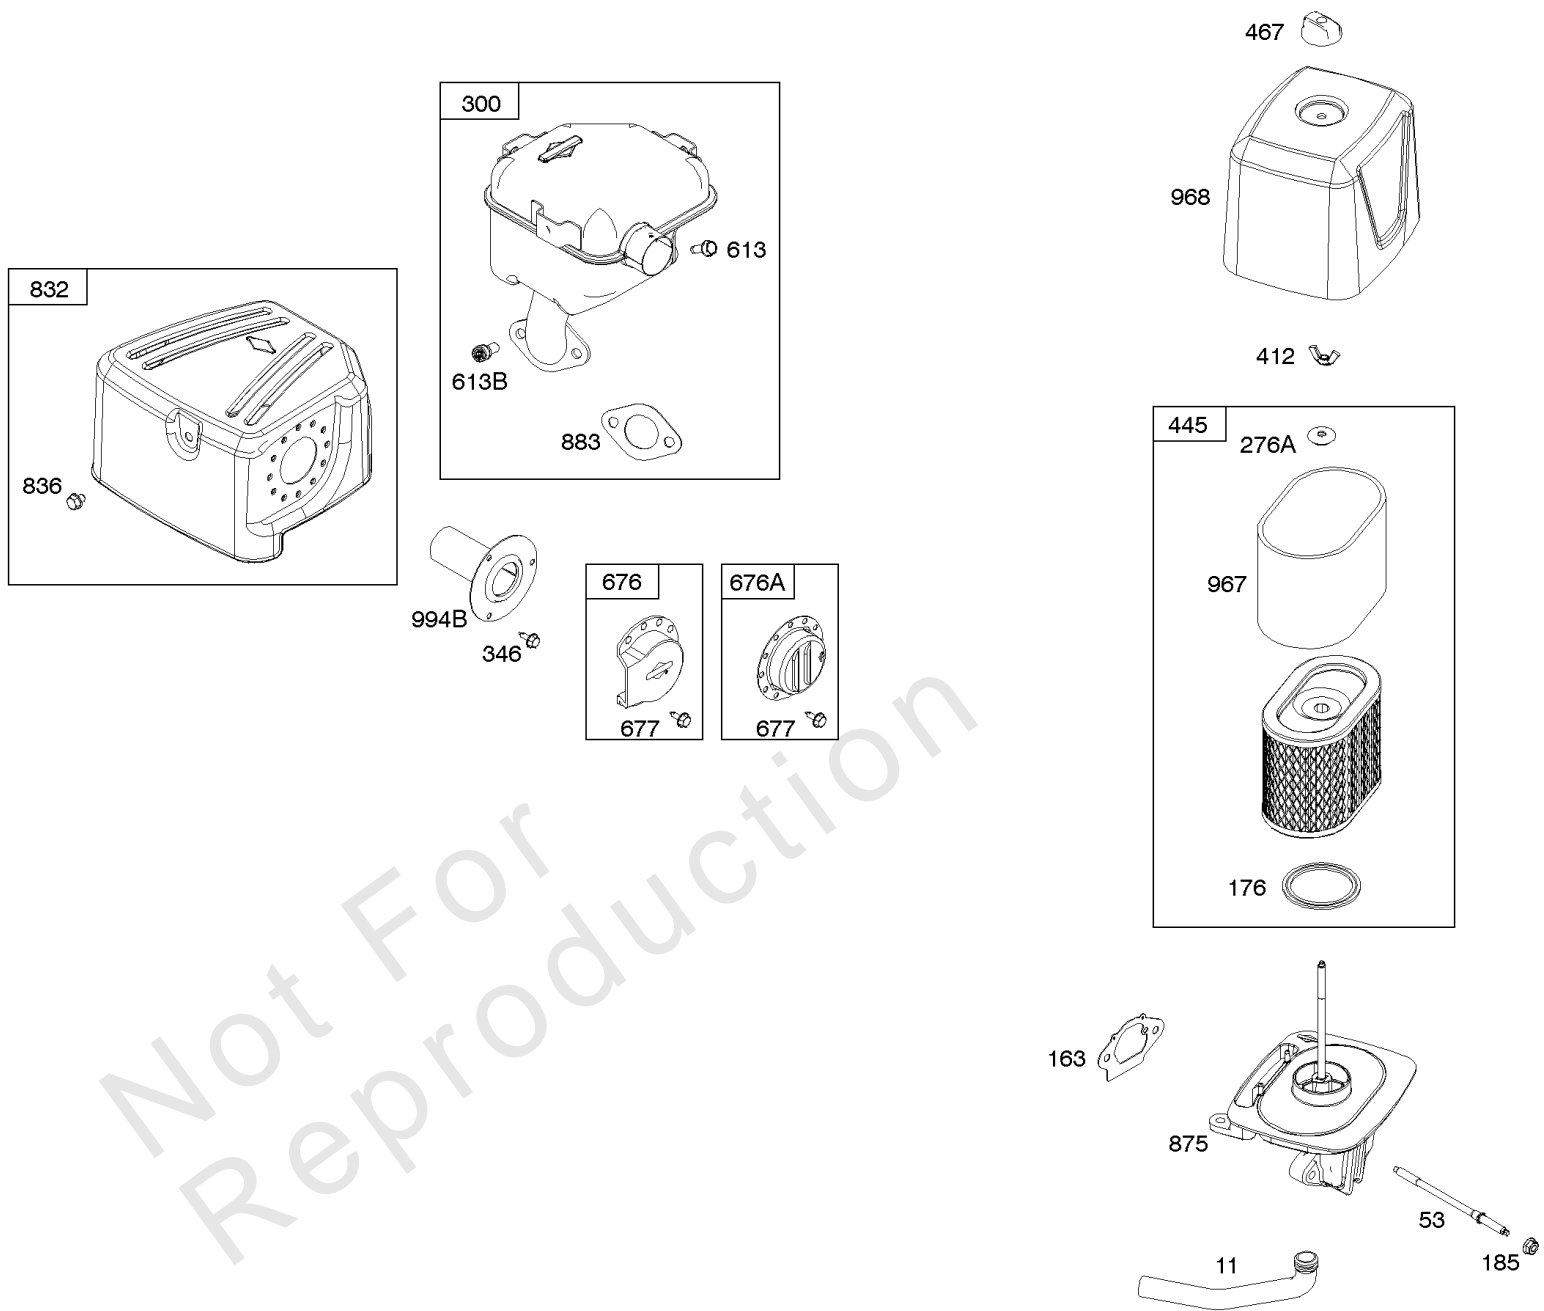

Air Cleaner, Exhaust System

REF NO	PART NO	QTY	DESCRIPTION
11	798964		TUBE, Breather
53	798988		STUD -(Carburetor)
163	798962		GASKET, Air Cleaner
176	798965		SEAL, O-Ring -(Air Cleaner Base)
185	794838		NUT -(Air Cleaner Base)
186	691764		CONNECTOR-HOSE -(Pulse Line)
276A	798505		WASHER, Sealing -(Air Cleaner)
300	593836		MUFFLER
346	794845		SCREW -(Spark Arrestor)
412	793443		NUT -(Air Cleaner Cover)
445	797032		FILTER, A/C Cartridge
467	691985		KNOB, Air Cleaner Cover
613	794846		SCREW -(Muffler)
613B	794844		SCREW -(Muffler)
676	796956		DEFLECTOR, Muffler
676A	795336		DEFLECTOR, Muffler -(Louvered)
677	794845		SCREW -(Muffler Deflector)
832	593835		GUARD, Muffler
836	593834		SCREW -(Muffler Guard)
875	798966		BASE, Air Cleaner
883	695398		GASKET, Exhaust
967	798795		FILTER, Pre Cleaner
968	798963		COVER, Air Cleaner
994B	796399		ARRESTOR, Spark