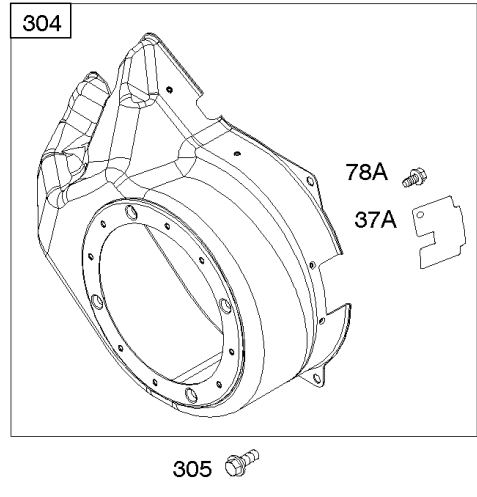

Not For
Reproduction

Blower Housing/Shrouds, Flywheel, Rewind Starter

REF NO	PART NO	QTY	DESCRIPTION
23	794814		FLYWHEEL
37	795715		GUARD, Flywheel -(Snap-on)
37A	699047		GUARD, Flywheel -Used Before Code Date 12080600
37C	591544		GUARD, Flywheel -Used After Code Date 12080500
58	66574		ROPE, Starter -(Cut To Required Length)
60	490652		GRIP-STARTER ROPE
65	699228		SCREW -(Rewind Starter)
78A	699205		SCREW -(Flywheel Guard) -Used Before Code Date 12080600
78B	795026		SCREW -(Flywheel Guard) -Used After Code Date 12080500
304	798994		HOUSING, Blower
305	699481		SCREW -(Blower Housing)
332	794824		NUT -(Flywheel)
363	19203		PULLER, Flywheel
455	794867		CUP, Flywheel
608	798825		STARTER, Rewind
727A	697465		COVER, Starter Drive
732	699200		SCREW -(Starter Drive Cover)
1005	794815		FAN, Flywheel
1070	794821		SCREW -(Flywheel Fan)