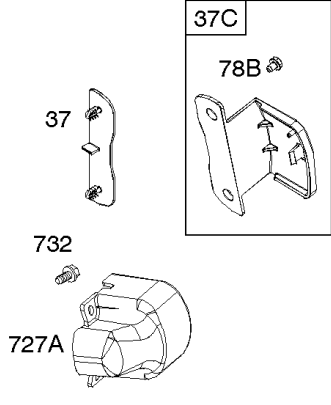

Not For
Reproduction

Blower Housing/Shrouds, Flywheel, Rewind Starter

REF NO	PART NO	QTY	DESCRIPTION
23	794814		FLYWHEEL
37	795715		GUARD, Flywheel -(Snap-on)
37A	699047		GUARD, Flywheel -Used Before Code Date 12080600
37C	591544		GUARD, Flywheel -Used After Code Date 12080500
58	66574		ROPE, Starter -(Cut To Required Length)
60	490652		GRIP-STARTER ROPE
65	699228		SCREW -(Rewind Starter)
78A	699205		SCREW -(Flywheel Guard) -Used Before Code Date 12080600
78B	795026		SCREW -(Flywheel Guard) -Used After Code Date 12080500
304	798994		HOUSING, Blower
305	699481		SCREW -(Blower Housing)
332	794824		NUT -(Flywheel)
363	19203		PULLER, Flywheel
455	794867		CUP, Flywheel
608	798825		STARTER, Rewind
727A	697465		COVER, Starter Drive
732	699200		SCREW -(Starter Drive Cover)
1005	794815		FAN, Flywheel
1070	794821		SCREW -(Flywheel Fan)