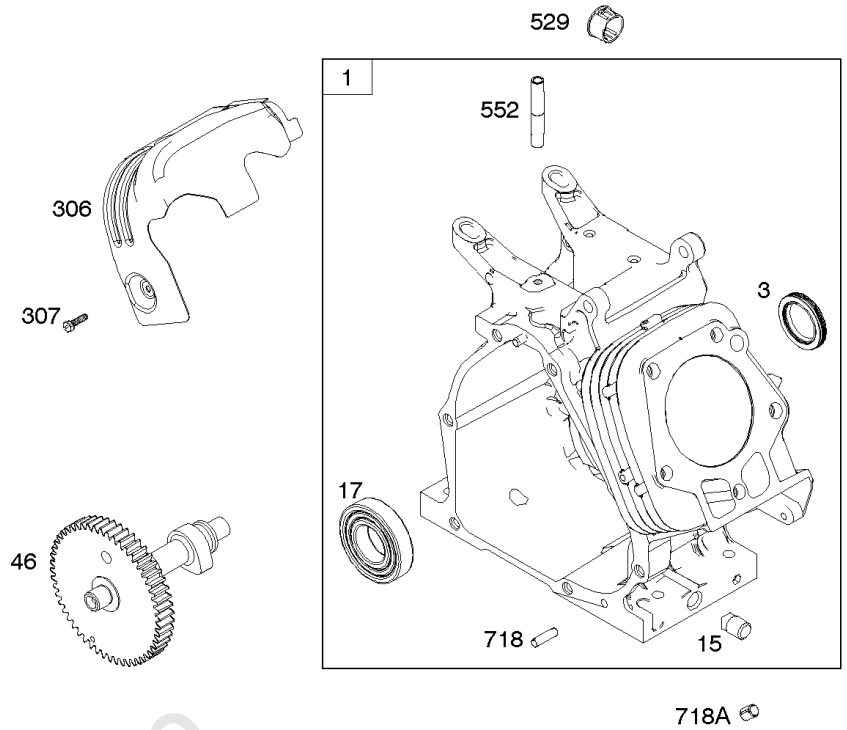

## Camshaft, Crankcase Cover, Crankshaft, Cylinder, Lubrication, Operator's Manual, Piston/

REF NO	PART NO	QTY	DESCRIPTION
1	799046		CYLINDER ASSEMBLY
3	798991		SEAL, Oil -(Magneto Side)
12	798807		GASKET, Crankcase
15	691686		PLUG-OIL DRAIN
16	796957		CRANKSHAFT
17	798993		BEARING, Ball
17A	798995		BEARING, Ball
18	799084		COVER, Crankcase
20	798991		SEAL, Oil -(PTO Side)
22	798955		SCREW -(Crankcase Cover/Sump)
24	222698S		KEY, Flywheel
25	792117		PISTON ASSEMBLY -(Standard)
25	792144		PISTON ASSEMBLY -(.020 Oversize)
26	792073		SET, Ring -(.020" Oversize)
26	792026		SET, Ring -(Standard)
27	690975		LOCK, Piston Pin
28	696581		PIN, Piston -(Standard)
29	694691		ROD, Connecting
30	694692		DIPPER, Connecting Rod
32	690976		SCREW -(Connecting Rod)
46	795697		CAMSHAFT
170	794833		STUD -(Crankcase Cover/Sump)
219	693578		GEAR, Governor
220	691724		WASHER -(Governor Gear)
306	798992		SHIELD, Cylinder
307	794822		SCREW -(Cylinder Shield)
364A	699947		TERMINAL, Oil Plug
377	690979		KEY, Woodruff -Used After Code Date 11103100
377	798972		KEY, Woodruff -Used Before Code Date 11110100
415	691363		PLUG
522	798503		PLUG, Dipstick/Fill
529	791822		GROMMET
552	694674		BUSHING, Governor Crank
598	799332		SHIM, End Play -(Crankshaft or Camshaft Bearing)
718	690959		PIN, Locating -(Cylinder Head)
718A	695178		PIN, Locating -(Head)
741	691288		GEAR, Timing
742	692564		RETAINER, E Ring
746	694679		GEAR, Idler

1036 EMISSIONS LABEL

1058 OPERATOR'S MANUAL

1319 WARNING LABEL

1319A WARNING LABEL

**Camshaft, Crankcase Cover, Crankshaft, Cylinder, Lubrication, Operator's Manual, Piston/**

REF NO	PART NO	QTY	DESCRIPTION
1036	-----		LABEL, Emissions -(Available From A Briggs & Stratton Authorized Dealer)
1058	279770TRI		MANUAL, Operator's
1058	279770WST		MANUAL, Operator's
1058	279770EST		MANUAL, Operator's
1194	691876		SEAL, O-Ring -(Plug)
1319	794467		LABEL, Warning
1319A	797669		LABEL, Warning