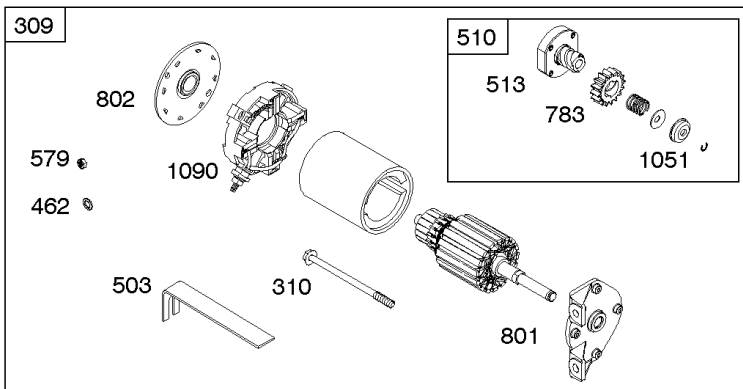

Ignition, Alternator, Electric Starter, Electrical

REF NO	PART NO	QTY	DESCRIPTION
309	695479		MOTOR, Starter
310	690323		SCREW -(Starter Motor)
318	691693		SCREW -(Mounting Bracket)
333	492341		ARMATURE, Magneto -Used Before Code Date 12042300
333	591459		ARMATURE-MAGNETO -Used After Code Date 12042200
334	699477		SCREW -(Magneto Armature)
356	695630		WIRE, Stop
356A	799721		WIRE, Stop
356B	594754		WIRE, Stop
364A	699947		TERMINAL, Oil Plug
462	691261		WASHER -(Starter Cable)
474D	695466		ALTERNATOR -(10 and 16 Amp Regulated)
493	691177		BRACKET, Mounting
493A	798803		BRACKET, Mounting
500	691086		WASHER -(Key Switch)
501	797375		REGULATOR
503	691532		STRAP, Starter
510	693699		DRIVE, Starter
513	692024		CLUTCH, Drive
526	690297		SCREW -(Regulator)
577	690795		CABLE, Starter
578	798802		WIRE ASSEMBLY
579	691029		NUT -(Starter Cable)
664	691087		NUT -(Key Switch)
697	795026		SCREW -(Starter Motor) (Drive Cap)
729	799133		CLIP, Wire
729A	594752		CLIP, Wire
783	693713		GEAR, Pinion
799	699691		SCREW -(Oil Sensor)
801	694482		CAP-DRIVE
802	691286		CAP, End
813	690635		CLAMP
851	493880S		TERMINAL-SPARK PLUG
892	690646		SWITCH, Key
920	691656		SOLENOID, Starter
990	691959		SET, Key
1051	691265		RING, Retaining
1052A	794805		SENSOR, Oil
1090	691293		RETAINER, Brush
1119	699772		SCREW -(Alternator)