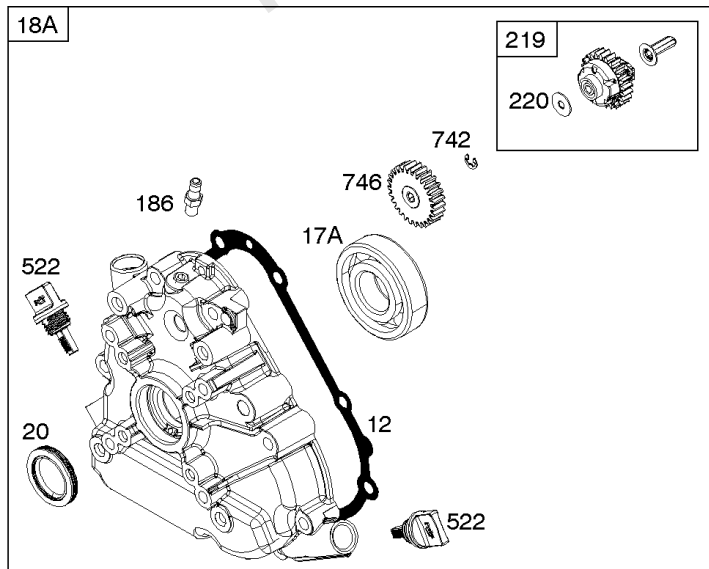

## Camshaft, Crankcase Cover, Crankshaft, Cylinder, Lubrication, Operator's Manual, Piston/

REF NO	PART NO	QTY	DESCRIPTION
1	799046		CYLINDER ASSEMBLY
3	798991		SEAL, Oil -(Magneto Side)
12	798807		GASKET, Crankcase
15	691686		PLUG-OIL DRAIN
16	796957		CRANKSHAFT
17	798993		BEARING, Ball
17A	798995		BEARING, Ball
18	799084		COVER, Crankcase
20	798991		SEAL, Oil -(PTO Side)
22	798955		SCREW -(Crankcase Cover/Sump)
24	222698S		KEY, Flywheel
25	792117		PISTON ASSEMBLY -(Standard)
25	792144		PISTON ASSEMBLY -(.020 Oversize)
26	792073		SET, Ring -(.020" Oversize)
26	792026		SET, Ring -(Standard)
27	690975		LOCK, Piston Pin
28	696581		PIN, Piston -(Standard)
29	694691		ROD, Connecting
30	694692		DIPPER, Connecting Rod
32	690976		SCREW -(Connecting Rod)
46	795697		CAMSHAFT
170	794833		STUD -(Crankcase Cover/Sump)
219	693578		GEAR, Governor
220	691724		WASHER -(Governor Gear)
306	798992		SHIELD, Cylinder
307	794822		SCREW -(Cylinder Shield)
364A	699947		TERMINAL, Oil Plug
377	690979		KEY, Woodruff -Used After Code Date 11103100
377	798972		KEY, Woodruff -Used Before Code Date 11110100
415	691363		PLUG
522	798503		PLUG, Dipstick/Fill
529	791822		GROMMET
552	694674		BUSHING, Governor Crank
598	799332		SHIM, End Play -(Crankshaft or Camshaft Bearing)
718	690959		PIN, Locating -(Cylinder Head)
718A	695178		PIN, Locating -(Head)
741	691288		GEAR, Timing
742	692564		RETAINER, E Ring
746	694679		GEAR, Idler

1036 EMISSIONS LABEL

1058 OPERATOR'S MANUAL

1319 WARNING LABEL

1319A WARNING LABEL

**Camshaft, Crankcase Cover, Crankshaft, Cylinder, Lubrication, Operator's Manual, Piston/**

REF NO	PART NO	QTY	DESCRIPTION
1036	-----		LABEL, Emissions -(Available From A Briggs & Stratton Authorized Dealer)
1058	279770TRI		MANUAL, Operator's
1058	279770WST		MANUAL, Operator's
1058	279770EST		MANUAL, Operator's
1194	691876		SEAL, O-Ring -(Plug)
1319	794467		LABEL, Warning
1319A	797669		LABEL, Warning