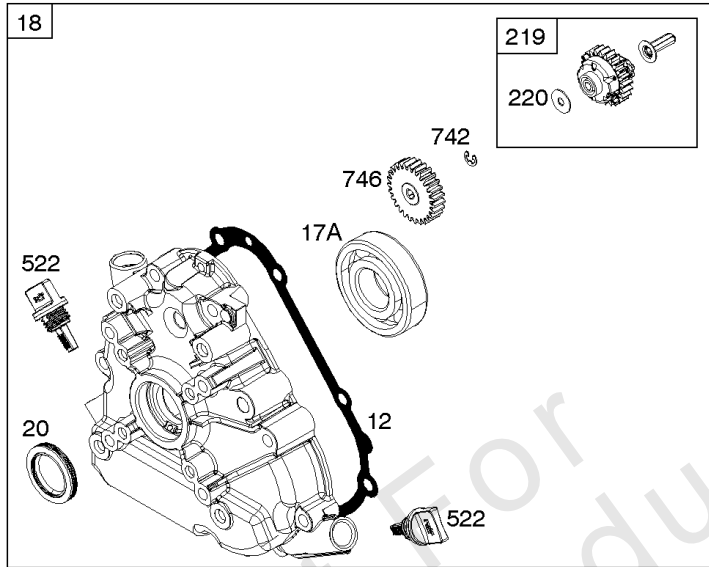

## Camshaft, Crankcase Cover, Crankshaft, Cylinder, Lubrication, Operator's Manual, Piston/

REF NO	PART NO	QTY	DESCRIPTION
1	799046		CYLINDER ASSEMBLY
3	798991		SEAL, Oil -(Magneto Side)
12	798807		GASKET, Crankcase
15	691686		PLUG-OIL DRAIN
16	796957		CRANKSHAFT
17	798993		BEARING, Ball
17A	798995		BEARING, Ball
18	799084		COVER, Crankcase
20	798991		SEAL, Oil -(PTO Side)
22	798955		SCREW -(Crankcase Cover/Sump)
24	222698S		KEY, Flywheel
25	792117		PISTON ASSEMBLY -(Standard)
25	792144		PISTON ASSEMBLY -(.020 Oversize)
26	792073		SET, Ring -(.020" Oversize)
26	792026		SET, Ring -(Standard)
27	690975		LOCK, Piston Pin
28	696581		PIN, Piston -(Standard)
29	694691		ROD, Connecting
30	694692		DIPPER, Connecting Rod
32	690976		SCREW -(Connecting Rod)
46	795697		CAMSHAFT
170	794833		STUD -(Crankcase Cover/Sump)
219	693578		GEAR, Governor
220	691724		WASHER -(Governor Gear)
306	798992		SHIELD, Cylinder
307	794822		SCREW -(Cylinder Shield)
364A	699947		TERMINAL, Oil Plug
377	690979		KEY, Woodruff -Used After Code Date 11103100
377	798972		KEY, Woodruff -Used Before Code Date 11110100
415	691363		PLUG
522	798503		PLUG, Dipstick/Fill
529	791822		GROMMET
552	694674		BUSHING, Governor Crank
598	799332		SHIM, End Play -(Crankshaft or Camshaft Bearing)
718	690959		PIN, Locating -(Cylinder Head)
718A	695178		PIN, Locating -(Head)
741	691288		GEAR, Timing
742	692564		RETAINER, E Ring
746	694679		GEAR, Idler

1036 EMISSIONS LABEL

1058 OPERATOR'S MANUAL

1319 WARNING LABEL

1319A WARNING LABEL

**Camshaft, Crankcase Cover, Crankshaft, Cylinder, Lubrication, Operator's Manual, Piston/**

REF NO	PART NO	QTY	DESCRIPTION
1036	-----		LABEL, Emissions -(Available From A Briggs & Stratton Authorized Dealer)
1058	279770TRI		MANUAL, Operator's
1058	279770WST		MANUAL, Operator's
1058	279770EST		MANUAL, Operator's
1194	691876		SEAL, O-Ring -(Plug)
1319	794467		LABEL, Warning
1319A	797669		LABEL, Warning