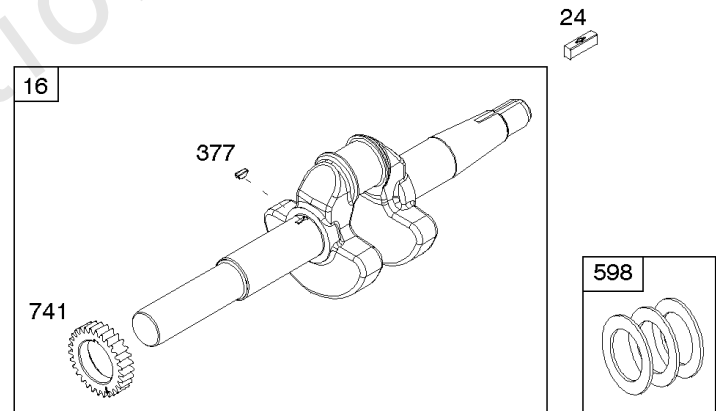

## Camshaft, Crankcase Cover, Crankshaft, Cylinder, Lubrication, Operator's Manual, Piston/

REF NO	PART NO	QTY	DESCRIPTION
1	799046		CYLINDER ASSEMBLY
3	798991		SEAL, Oil -(Magneto Side)
12	798807		GASKET, Crankcase
15	691686		PLUG-OIL DRAIN
16	796957		CRANKSHAFT
17	798993		BEARING, Ball
17A	798995		BEARING, Ball
18	799084		COVER, Crankcase
20	798991		SEAL, Oil -(PTO Side)
22	798955		SCREW -(Crankcase Cover/Sump)
24	222698S		KEY, Flywheel
25	792117		PISTON ASSEMBLY -(Standard)
25	792144		PISTON ASSEMBLY -(.020 Oversize)
26	792073		SET, Ring -(.020" Oversize)
26	792026		SET, Ring -(Standard)
27	690975		LOCK, Piston Pin
28	696581		PIN, Piston -(Standard)
29	694691		ROD, Connecting
30	694692		DIPPER, Connecting Rod
32	690976		SCREW -(Connecting Rod)
46	795697		CAMSHAFT
170	794833		STUD -(Crankcase Cover/Sump)
219	693578		GEAR, Governor
220	691724		WASHER -(Governor Gear)
306	798992		SHIELD, Cylinder
307	794822		SCREW -(Cylinder Shield)
364A	699947		TERMINAL, Oil Plug
377	690979		KEY, Woodruff -Used After Code Date 11103100
377	798972		KEY, Woodruff -Used Before Code Date 11110100
415	691363		PLUG
522	798503		PLUG, Dipstick/Fill
529	791822		GROMMET
552	694674		BUSHING, Governor Crank
598	799332		SHIM, End Play -(Crankshaft or Camshaft Bearing)
718	690959		PIN, Locating -(Cylinder Head)
718A	695178		PIN, Locating -(Head)
741	691288		GEAR, Timing
742	692564		RETAINER, E Ring
746	694679		GEAR, Idler

1036 EMISSIONS LABEL

1058 OPERATOR'S MANUAL

1319 WARNING LABEL

1319A WARNING LABEL

**Camshaft, Crankcase Cover, Crankshaft, Cylinder, Lubrication, Operator's Manual, Piston/**

REF NO	PART NO	QTY	DESCRIPTION
1036	-----		LABEL, Emissions -(Available From A Briggs & Stratton Authorized Dealer)
1058	279770TRI		MANUAL, Operator's
1058	279770WST		MANUAL, Operator's
1058	279770EST		MANUAL, Operator's
1194	691876		SEAL, O-Ring -(Plug)
1319	794467		LABEL, Warning
1319A	797669		LABEL, Warning