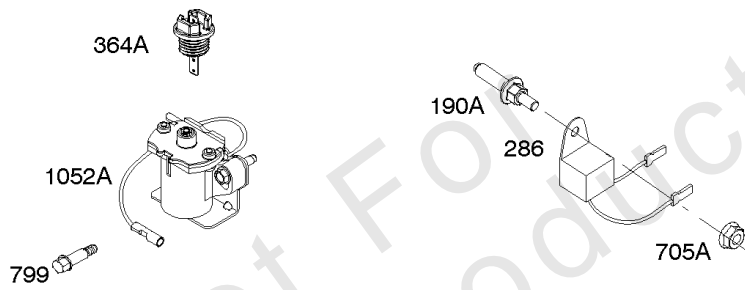

Ignition, Alternator, Electric Starter, Electrical

REF NO	PART NO	QTY	DESCRIPTION
309	695479		MOTOR, Starter
310	690323		SCREW -(Starter Motor)
318	691693		SCREW -(Mounting Bracket)
333	492341		ARMATURE, Magneto -Used Before Code Date 12042300
333	591459		ARMATURE-MAGNETO -Used After Code Date 12042200
334	699477		SCREW -(Magneto Armature)
356	695630		WIRE, Stop
356A	799721		WIRE, Stop
356B	594754		WIRE, Stop
364A	699947		TERMINAL, Oil Plug
462	691261		WASHER -(Starter Cable)
474D	695466		ALTERNATOR -(10 and 16 Amp Regulated)
493	691177		BRACKET, Mounting
493A	798803		BRACKET, Mounting
500	691086		WASHER -(Key Switch)
501	797375		REGULATOR
503	691532		STRAP, Starter
510	693699		DRIVE, Starter
513	692024		CLUTCH, Drive
526	690297		SCREW -(Regulator)
577	690795		CABLE, Starter
578	798802		WIRE ASSEMBLY
579	691029		NUT -(Starter Cable)
664	691087		NUT -(Key Switch)
697	795026		SCREW -(Starter Motor) (Drive Cap)
729	799133		CLIP, Wire
729A	594752		CLIP, Wire
783	693713		GEAR, Pinion
799	699691		SCREW -(Oil Sensor)
801	694482		CAP-DRIVE
802	691286		CAP, End
813	690635		CLAMP
851	493880S		TERMINAL-SPARK PLUG
892	690646		SWITCH, Key
920	691656		SOLENOID, Starter
990	691959		SET, Key
1051	691265		RING, Retaining
1052A	794805		SENSOR, Oil
1090	691293		RETAINER, Brush
1119	699772		SCREW -(Alternator)