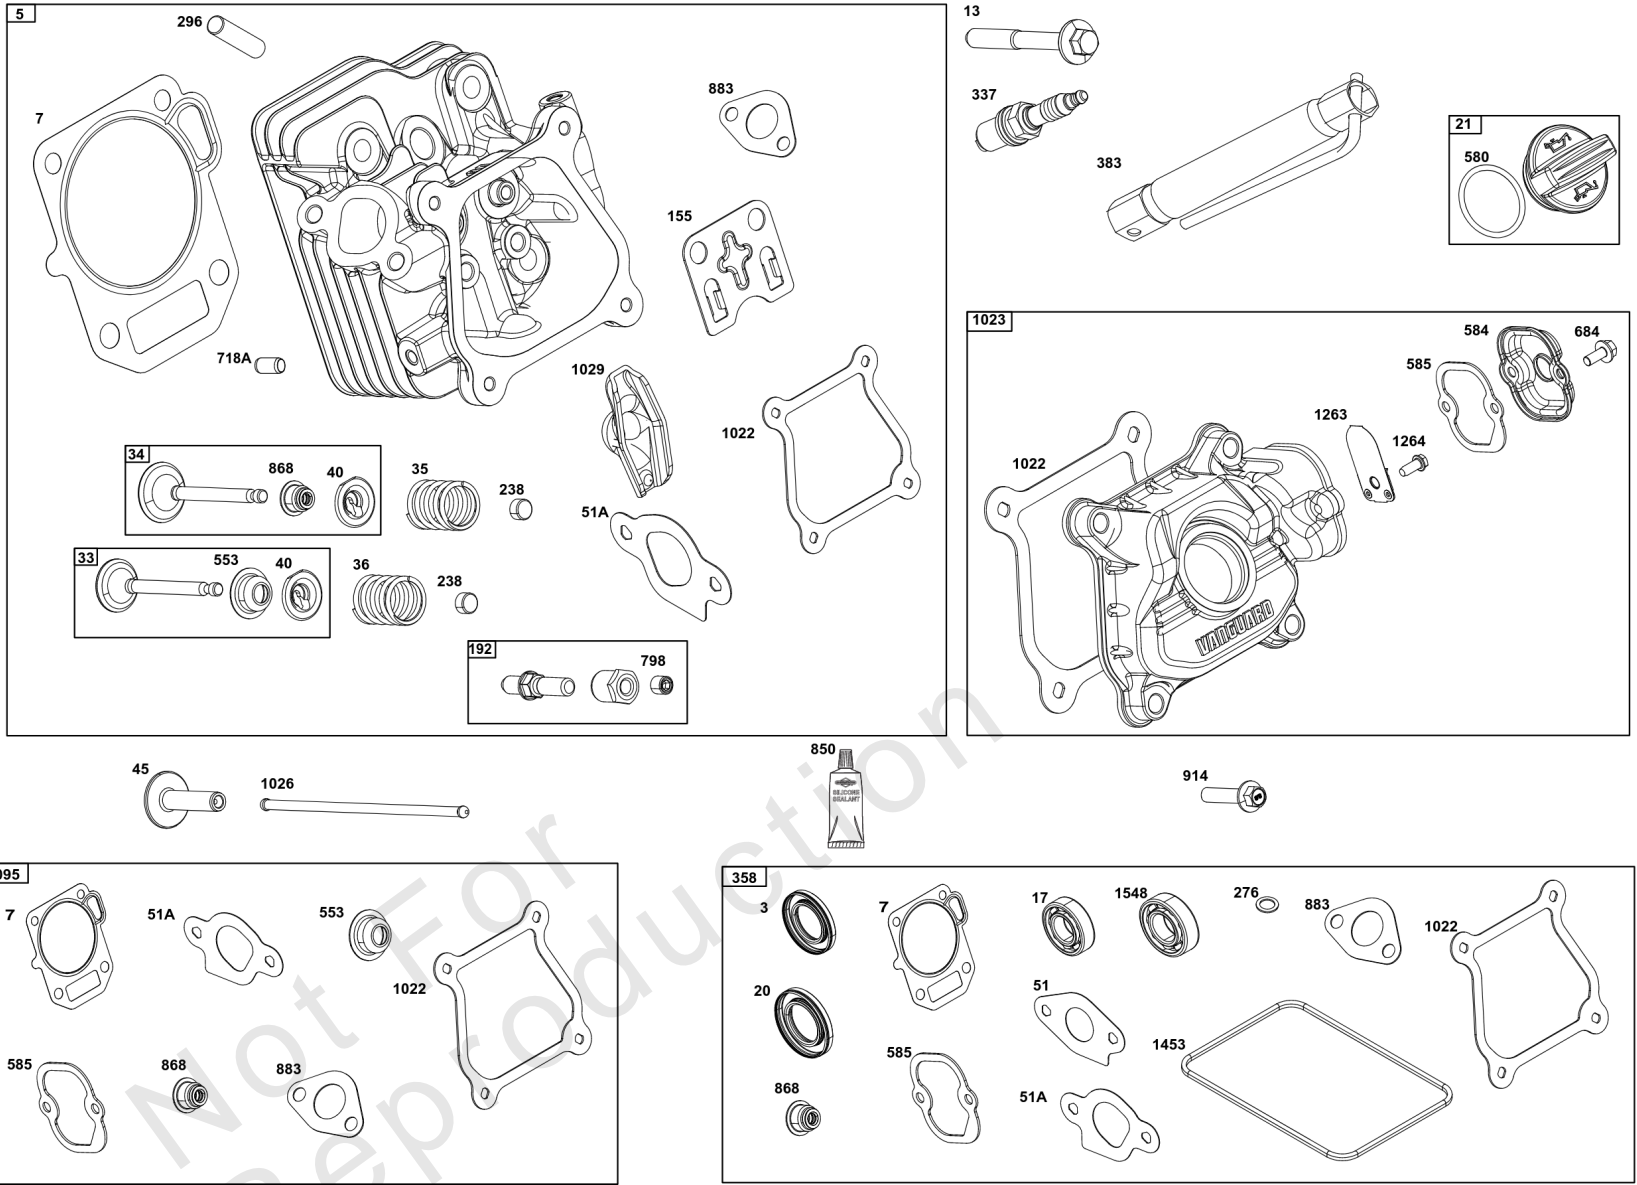

Cylinder Head Group

REF NO	PART NO	QTY	DESCRIPTION
3	-----	1	SEAL, Oil -(Part information located in Cylinder Group.)
5	596998	1	HEAD, Cylinder
7	597007	1	GASKET, Cylinder Head
13	597008	4	SCREW -(Cylinder Head)
17	-----	1	BEARING, Ball -(Part information located in Cylinder Group.)
20	-----	1	SEAL, Oil -(Part information located in Crankcase Cover/Sump and Lubrication Group.)
21	597014	1	CAP, Oil Fill
33	597005	1	VALVE, Exhaust
34	597004	1	VALVE, Intake
35	597002	1	SPRING, Valve -(Intake)
36	597002	1	SPRING, Valve
40	590654	2	RETAINER, Valve
45	591449	2	TAPPET, Valve
51	596769	1	GASKET, Intake
51A	596770	1	GASKET, Intake
155	592874	1	PLATE, Cylinder Head
192	597006	2	ADJUSTER, Rocker Arm
238	590649	2	CAP, Valve
276	-----	1	WASHER, Sealing -(Part information located in Carburetor Group.)
296	590631	2	STUD -(Muffler)
337	597383	2	PLUG, Spark
358	-----		GASKET SET, Engine -(Part information located in Cylinder Group.)
383	19576S	1	WRENCH, Spark Plug
553	597003	1	RETAINER, Valve Spring
580	809894	1	SEAL, O-Ring -(Oil Fill Cap)
584	597011	1	COVER, Breather Passage
585	597010	1	GASKET, Breather Passage
684	597012	2	SCREW -(Breather Passage Cover)
718A	590637	2	PIN, Locating
798	597000	2	SCREW -(Rocker Arm)
850	-----	1	SEALANT, Liquid -(Part information located in Crankcase Cover/Sump and Lubrication Group.)
868	597001	1	SEAL, Valve
883	597072	1	GASKET, Exhaust
914	597016	4	SCREW -(Rocker Cover)
1022	597015	1	GASKET, Rocker Cover
1023	597009	1	COVER, Rocker
1026	597017	2	ROD, Push
1029	596999	2	ARM, Rocker
1095	597140	1	GASKET SET, Valve -(Service Kits may include extra parts not specific to this engine.)
1263	697124	1	REED, Breather
1264	793453	1	SCREW -(Breather Reed)

Cylinder Head Group

Mfg. No: 12V332-0004-F1