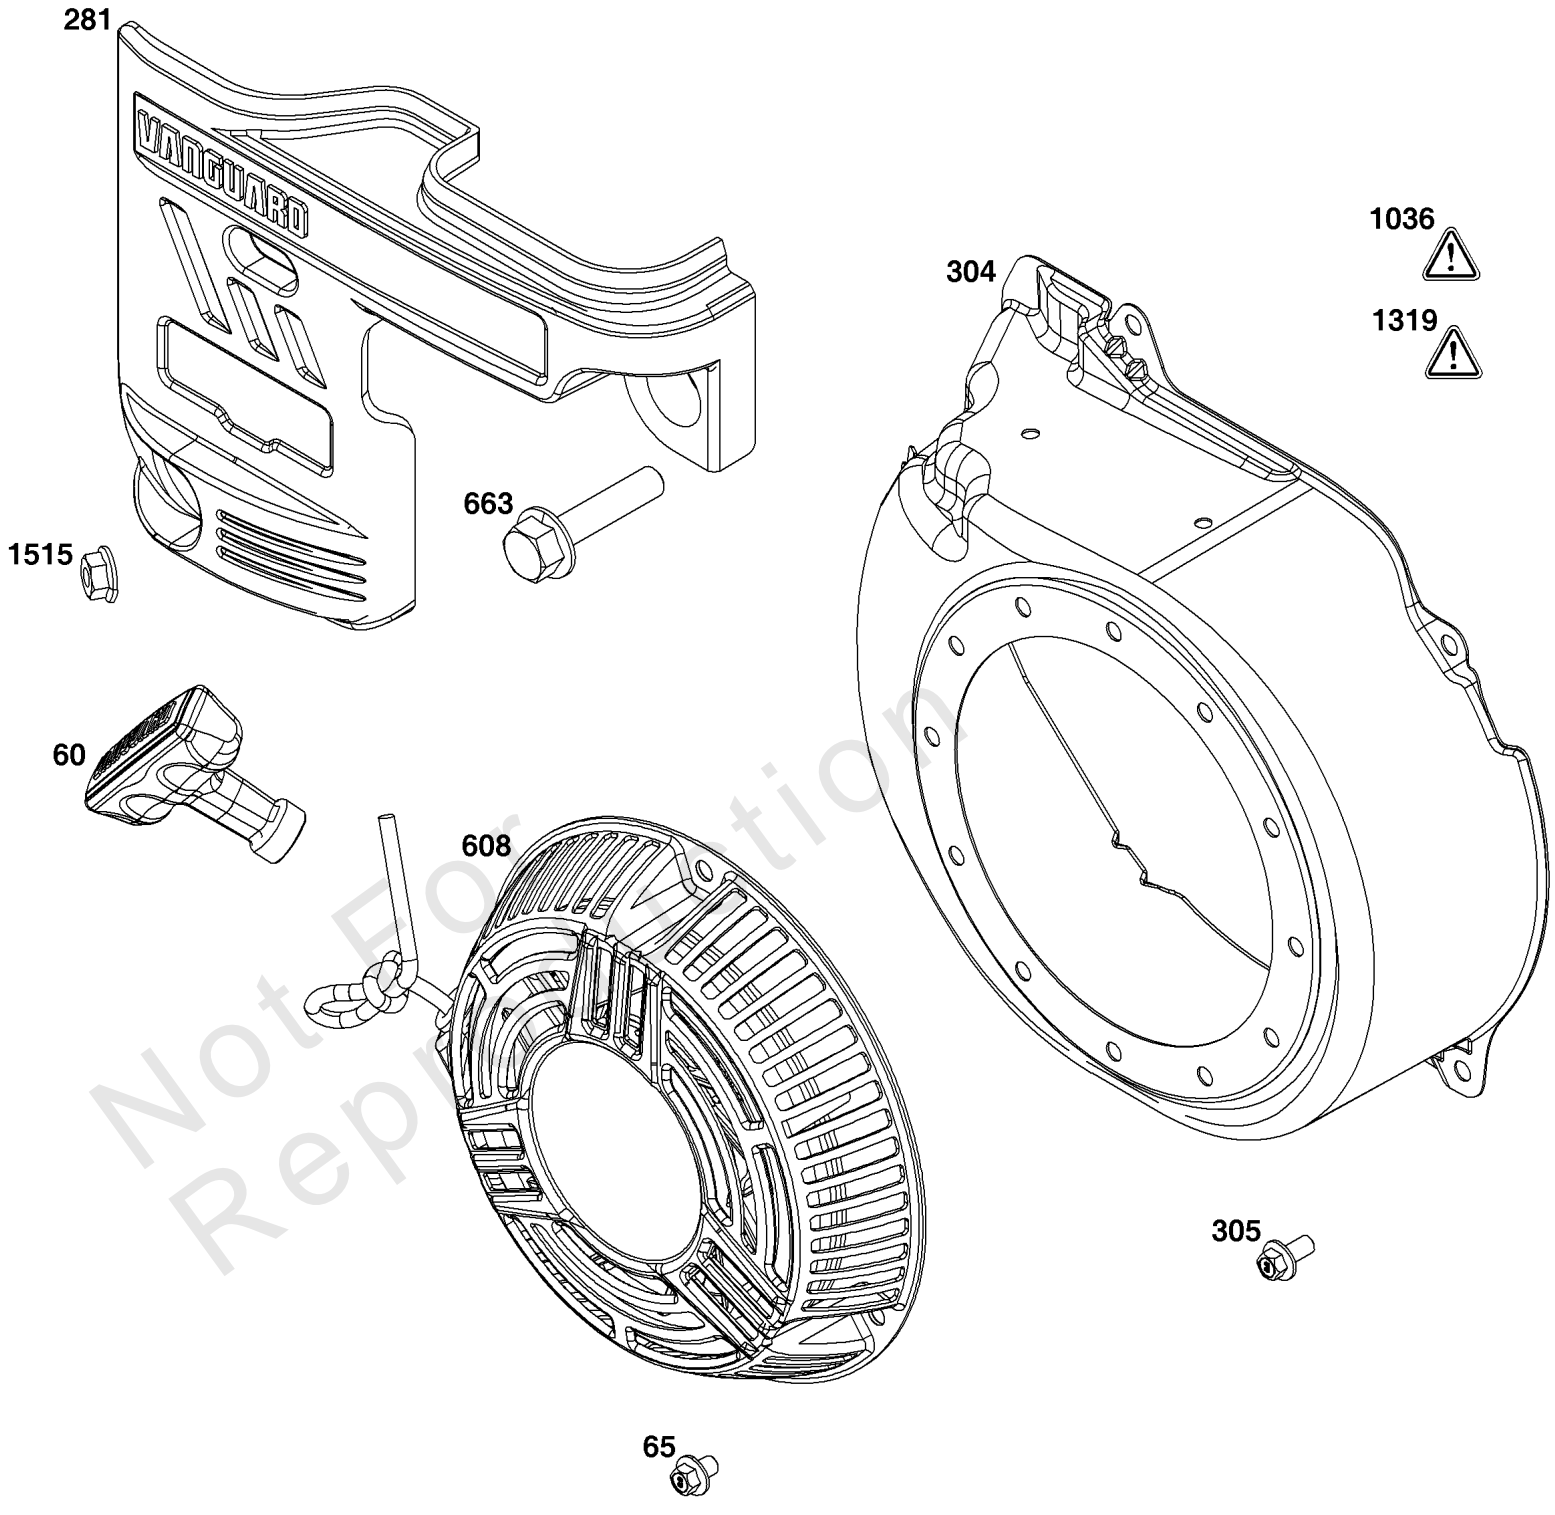

Blower Housing Group

REF NO	PART NO	QTY	DESCRIPTION
60	-----	2	GRIP, Starter Rope -(Part information located in Flywheel/Ignition/Starter Group.)
65	-----	3	SCREW -(Part information located in Flywheel/Ignition/Starter Group.)
281	-----	1	PANEL, Control -(Part information located in Controls Group.)
304	597073	1	HOUSING, Blower -(For use on engines without electric start & without regulator)
305	597078	4	SCREW -(Blower Housing)
608	-----	2	STARTER, Rewind -(Part information located in Flywheel/Ignition/Starter Group.)
663	-----	2	SCREW -(Part information located in Controls Group.)
1036	-----	1	LABEL, Emissions -(Available from a Briggs & Stratton Authorized Dealer)
1319	797669	1	LABEL, Warning -(REQUIRED When Replacing Parts With Warning Labels Affixed)
1515	-----	1	NUT, Hex Flange -(Part information located in Controls Group.)