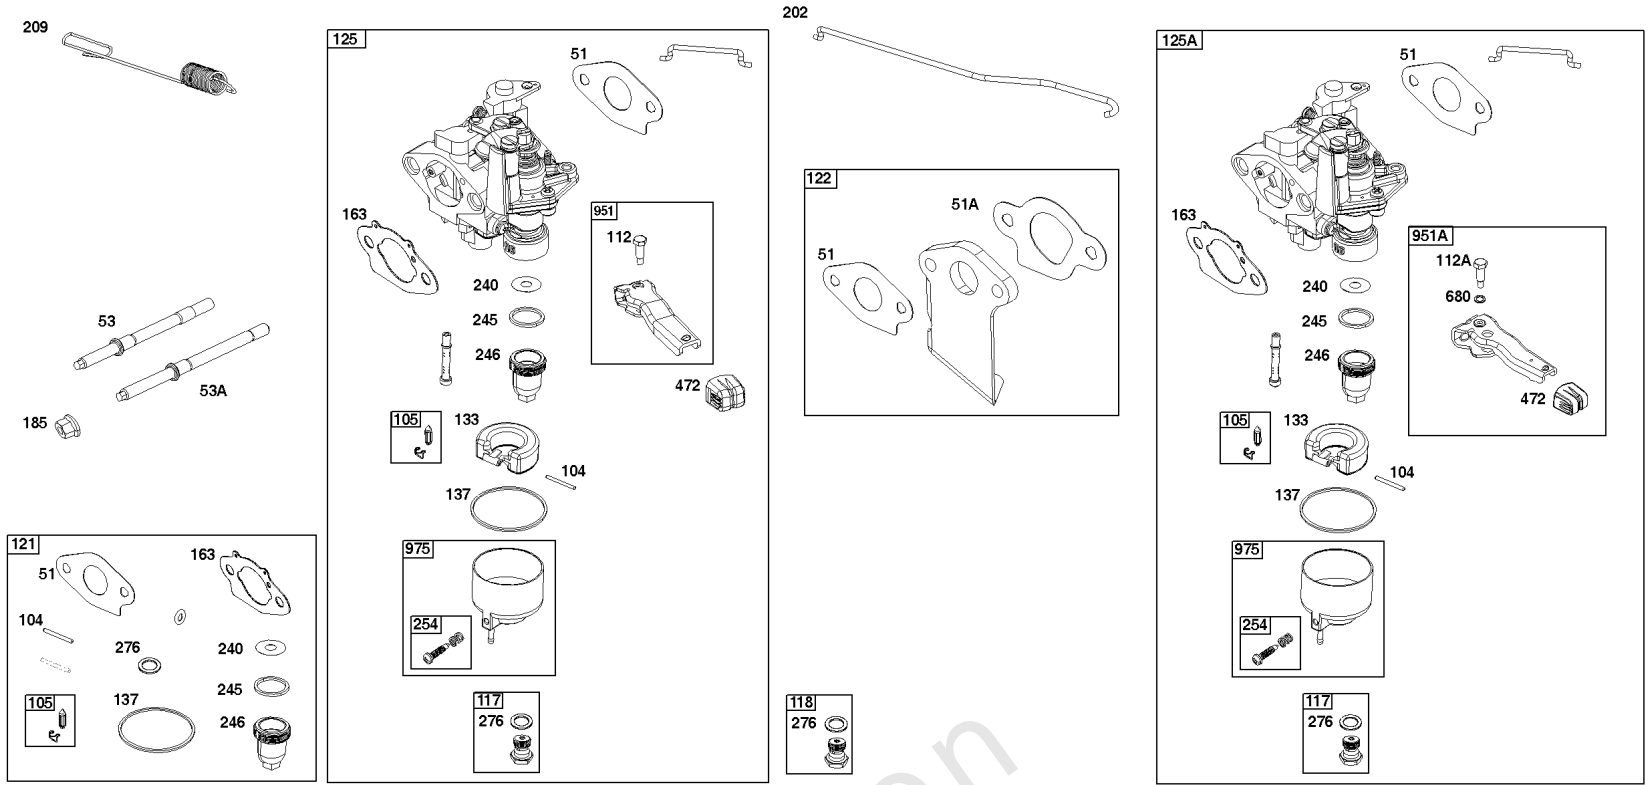

Not For Reproduction

Blower Housing Group

REF NO	PART NO	QTY	DESCRIPTION
60	-----	2	GRIP, Starter Rope -(Part information located in Flywheel/Ignition/Starter Group.)
65	-----	3	SCREW -(Part information located in Flywheel/Ignition/Starter Group.)
281	-----	1	PANEL, Control -(Part information located in Controls Group.)
304	597073	1	HOUSING, Blower -(For use on engines without electric start & without regulator)
305	597078	4	SCREW -(Blower Housing)
608	-----	2	STARTER, Rewind -(Part information located in Flywheel/Ignition/Starter Group.)
663	-----	2	SCREW -(Part information located in Controls Group.)
1036	-----	1	LABEL, Emissions -(Available from a Briggs & Stratton Authorized Dealer)
1319	797669	1	LABEL, Warning -(REQUIRED When Replacing Parts With Warning Labels Affixed)
1515	-----	1	NUT, Hex Flange -(Part information located in Controls Group.)