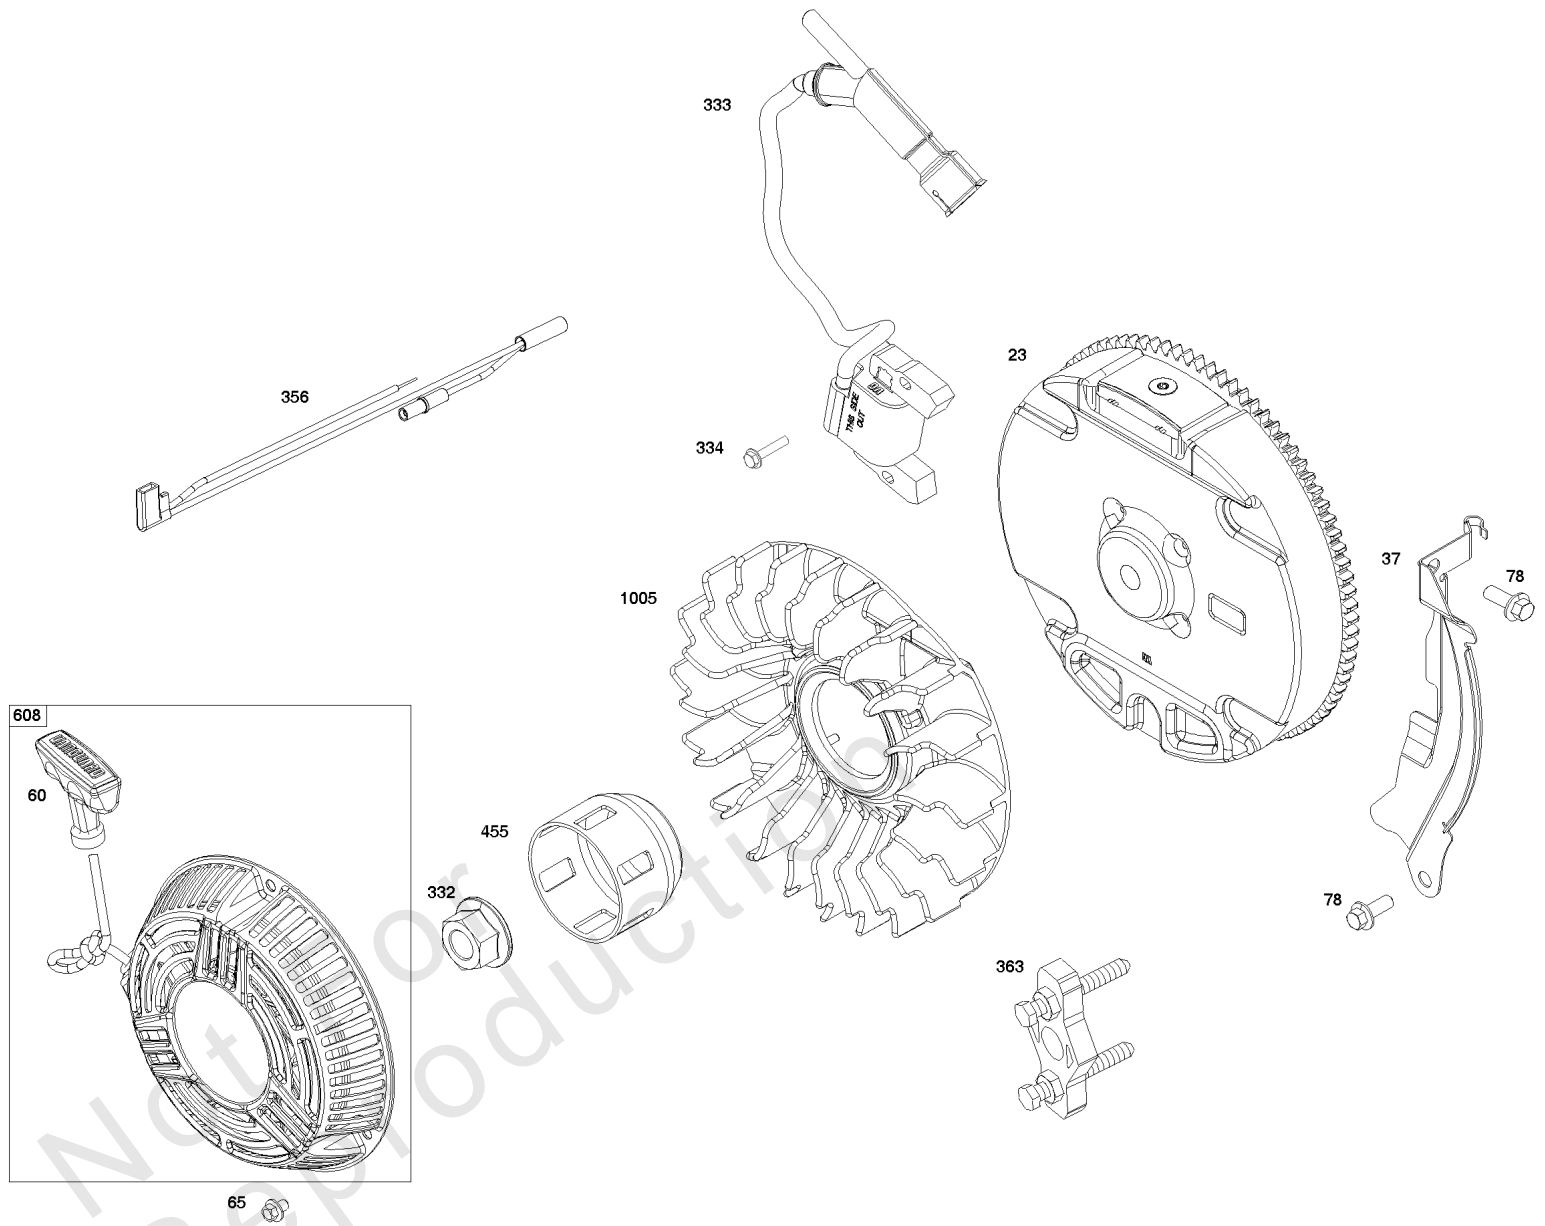

Flywheel, Ignition, and Starter Group

REF NO	PART NO	QTY	DESCRIPTION
23	597085	1	FLYWHEEL
37	597075	1	GUARD, Flywheel
60	597080	2	GRIP, Starter Rope
65	590683	2	SCREW -(Rewind Starter)
78	590850	3	SCREW -(Flywheel Guard)
332	591988	1	NUT
333	596763	2	ARMATURE, Magneto
334	699477	2	SCREW -(Magneto Armature)
356	597054	1	WIRE, Stop
363	19203	1	PULLER, Flywheel
455	597088	1	CUP, Flywheel
608	596772	2	STARTER, Rewind
1005	794273	1	FAN, Flywheel

Not For Reproduction