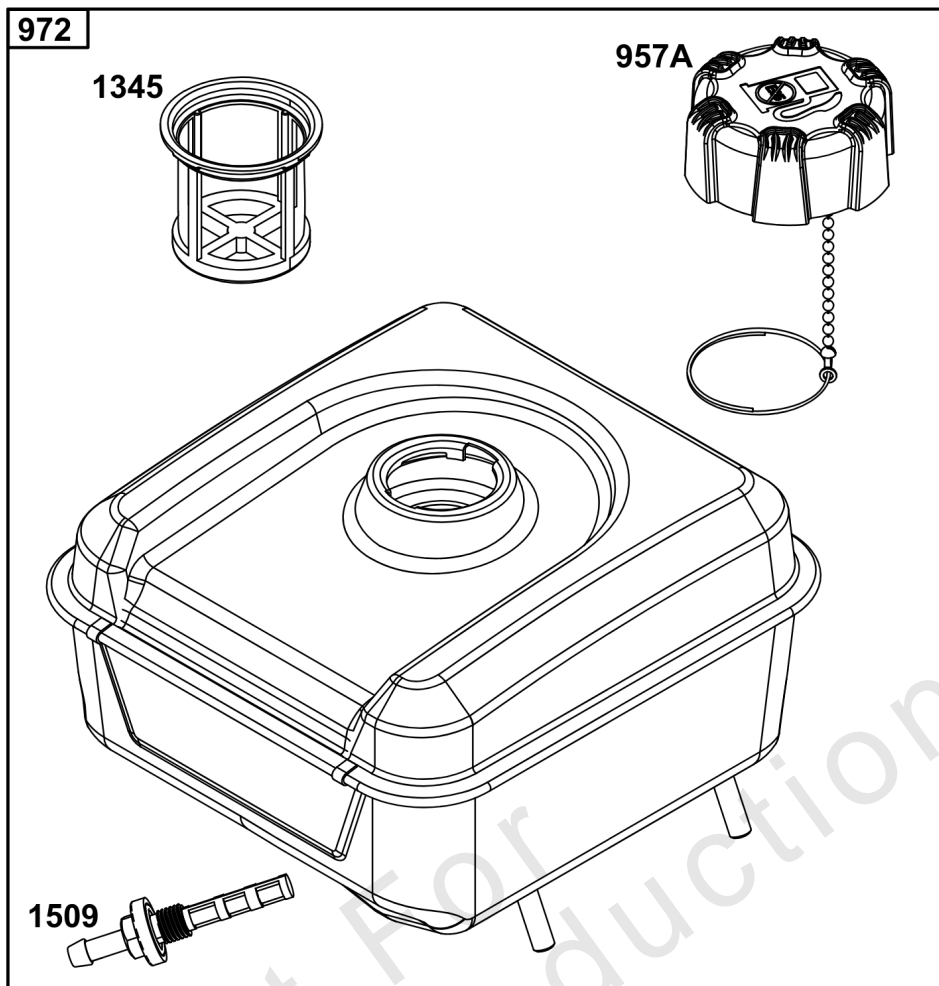

Fuel Supply Group

REF NO	PART NO	QTY	DESCRIPTION
187	597058	1	LINE, Fuel
190	591476	1	SCREW -(Fuel Tank)
601	791850	1	CLAMP, Hose
705	707919	2	NUT -(Fuel Tank)
957A	596765	1	CAP, Fuel Tank
972	597057	1	TANK, Fuel
1345	792917	1	FILTER, Filler Neck
1357	597058	1	LINE, Fuel
1509	797346	1	OUTLET, Tank

Not For Reproduction