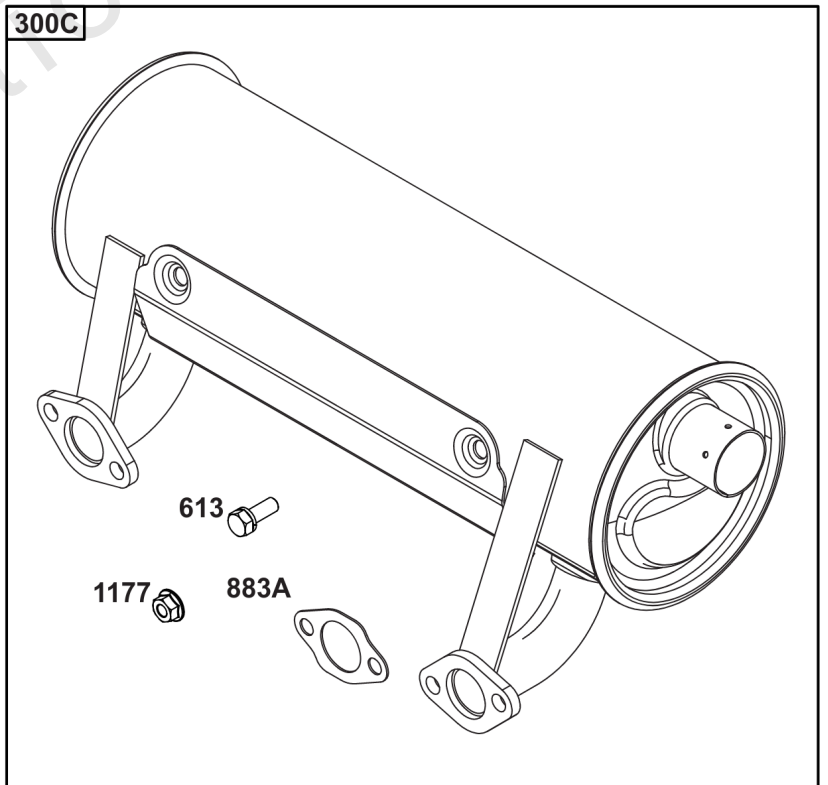

Engine Mounted Below Deck Mufflers

REF NO	PART NO	QTY	DESCRIPTION
300	594584	1	KIT-MUFFLER/GUARD -(Oil Filter Side Outlet) (Engine Supported) (O2 Sensor Port)
300A	593877	1	MUFFLER -(Starter Side Outlet) (Engine Supported) (O2 Sensor Port)
300B	594583	1	MUFFLER -(Starter Side Outlet) (Engine Supported) (No O2 Sensor Port)
300C	692120	1	MUFFLER -(Starter Side Outlet) (No O2 Sensor Port)
415	596859	1	PLUG -(O2 Sensor Port)
613	690341	4	SCREW -(Muffler)
613A	690363	4	SCREW -(Muffler)
883	594365	2	GASKET, Exhaust
883A	690970	2	GASKET, Exhaust
1177	690941	4	NUT -(Muffler)

Not For Reproduction