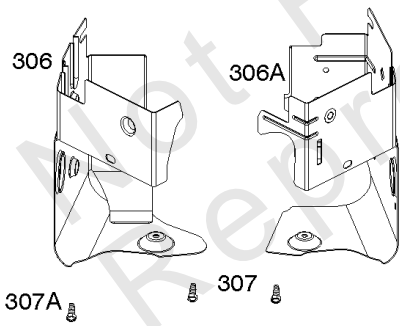

REQUIRED when replacing parts with warning labels affixed.

1319A WARNING LABEL

REQUIRED when replacing parts with warning labels affixed.

1036 EMISSIONS LABEL

Cylinder, Crankshaft, Camshaft, Air Guides

REF NO	PART NO	QTY	DESCRIPTION
405	697820		SCREW -(Back Plate) (-Used Before Code Date 15071600)
447	691003		SCREW -(Air Guide Cover)
505	691029		NUT -(Governor Control Lever)
540	594325		PLATE, Baffle -(-Used After Code Date 15071500)
562	690311		BOLT -(Governor Control Lever)
573	594903		PLATE, Back -(-Used After Code Date 15071500)
573	593607		PLATE, Back -(-Used Before Code Date 15071600)
584	594164		COVER, Breather Passage -(-Used After Code Date 15071500)
618	594326		SCREW -(Baffle Plate)
718	690959		PIN, Locating
718A	594988		PIN, Locating
741	690980		GEAR, Timing
850	100106		SEALANT, Liquid
865	591667		COVER, Air Guide -(Valley)
1036	-----		Label-Emissions -(Available From A Briggs & Stratton Authorized Dealer)
1263	594166		REED, Breather -(-Used After Code Date 15071500)
1264	594165		SCREW -(Breather Reed)
1319	794467		LABEL, Warning
1319A	797669		LABEL, Warning