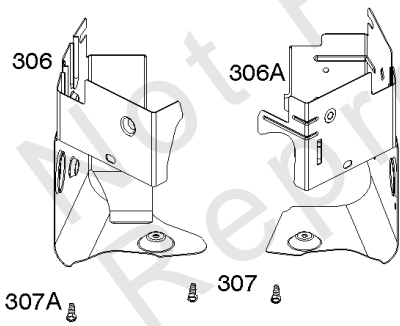

REQUIRED when replacing parts with warning labels affixed.

1319A WARNING LABEL

REQUIRED when replacing parts with warning labels affixed.

1036 EMISSIONS LABEL

Cylinder, Crankshaft, Camshaft, Air Guides

REF NO	PART NO	QTY	DESCRIPTION
1	593645		CYLINDER ASSEMBLY -(-Used Before Code Date 15071600)
1	594938		CYLINDER ASSEMBLY -(-Used After Code Date 15071500)
2	593660		KIT, Bushing/Seal -(Magneto Side)
3	593643		SEAL, Oil -(Magneto Side)
8	792185		BREATHER ASSEMBLY -(-Used Before Code Date 15112300)
9	690937		GASKET, Breather -(-Used Before Code Date 15112300)
10	691108		SCREW -(Breather Assembly)
11	594163		TUBE, Breather -(-Used After Code Date 15112200)
11	792184		TUBE-BREATHER -(-Used Before Code Date 15112300)
16	593609		CRANKSHAFT
24	796335		KEY, Flywheel
25	593646		PISTON ASSEMBLY -(Standard)
25	593648		PISTON ASSEMBLY -(.020 Oversize)
26	593647		SET, Ring -(Standard)
26	593649		SET, Ring -(.020 Oversize)
27	690975		LOCK, Piston Pin
28	593650		PIN, Piston
29	593651		ROD, Connecting
32	690976		SCREW -(Connecting Rod)
45	690977		TAPPET, Valve
46	593608		CAMSHAFT
212	695238		LINK, Throttle
227	798856		LEVER, Governor Control
250	690957		RETAINER, Breather -(-Used Before Code Date 15112300)
252	794389		COLLECTOR-OIL -(-Used Before Code Date 15112300)
306	796852		SHIELD-CYLINDER -(Cylinder #1)
306A	591666		SHIELD-CYLINDER -(Cylinder #2)
307	691003		SCREW -(Cylinder Shield)
307A	691108		SCREW -(Cylinder Shield)
377	690979		KEY, Woodruff
405	594937		SCREW -(Back Plate) (-Used After Code Date 15071500)