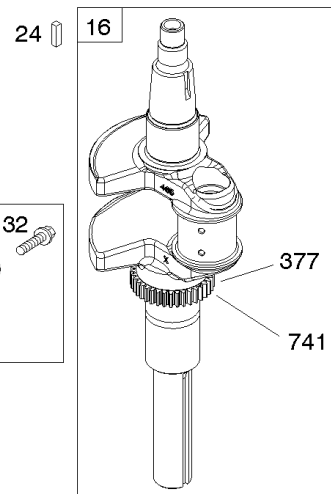

1319 WARNING LABEL

WARNING
Read and follow Operating Instructions before starting engine.
Exhaust is toxic. Open engine to cool at least 2 minutes before refueling.
Engine will not start. Insulate, dry, and clean engine before use.
Wear eye protection any time you work on or around hot parts.

REQUIRED when replacing parts with warning labels affixed.

1319A WARNING LABEL

REQUIRED when replacing parts with warning labels affixed.

1036 EMISSIONS LABEL