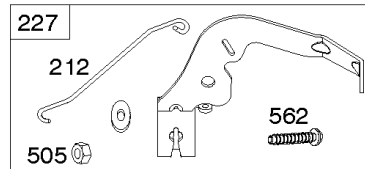

REQUIRED when replacing parts with warning labels affixed.

1319A WARNING LABEL

REQUIRED when replacing parts with warning labels affixed.

1036 EMISSIONS LABEL

Cylinder, Crankshaft, Camshaft, Air Guides

REF NO	PART NO	QTY	DESCRIPTION
1	593645		CYLINDER ASSEMBLY -(-Used Before Code Date 15071600)
1	594938		CYLINDER ASSEMBLY -(-Used After Code Date 15071500)
2	593660		KIT, Bushing/Seal -(Magneto Side)
3	593643		SEAL, Oil -(Magneto Side)
8	792185		BREATHER ASSEMBLY -(-Used Before Code Date 15112300)
9	690937		GASKET, Breather -(-Used Before Code Date 15112300)
10	691108		SCREW -(Breather Assembly)
11	594163		TUBE, Breather -(-Used After Code Date 15112200)
11	792184		TUBE-BREATHER -(-Used Before Code Date 15112300)
16	593609		CRANKSHAFT
24	796335		KEY, Flywheel
25	593646		PISTON ASSEMBLY -(Standard)
25	593648		PISTON ASSEMBLY -(.020 Oversize)
26	593647		SET, Ring -(Standard)
26	593649		SET, Ring -(.020 Oversize)
27	690975		LOCK, Piston Pin
28	593650		PIN, Piston
29	593651		ROD, Connecting
32	690976		SCREW -(Connecting Rod)
45	690977		TAPPET, Valve
46	593608		CAMSHAFT
212	695238		LINK, Throttle
227	798856		LEVER, Governor Control
250	690957		RETAINER, Breather -(-Used Before Code Date 15112300)
252	794389		COLLECTOR-OIL -(-Used Before Code Date 15112300)
306	796852		SHIELD-CYLINDER -(Cylinder #1)
306A	591666		SHIELD-CYLINDER -(Cylinder #2)
307	691003		SCREW -(Cylinder Shield)
307A	691108		SCREW -(Cylinder Shield)
377	690979		KEY, Woodruff
405	594937		SCREW -(Back Plate) (-Used After Code Date 15071500)