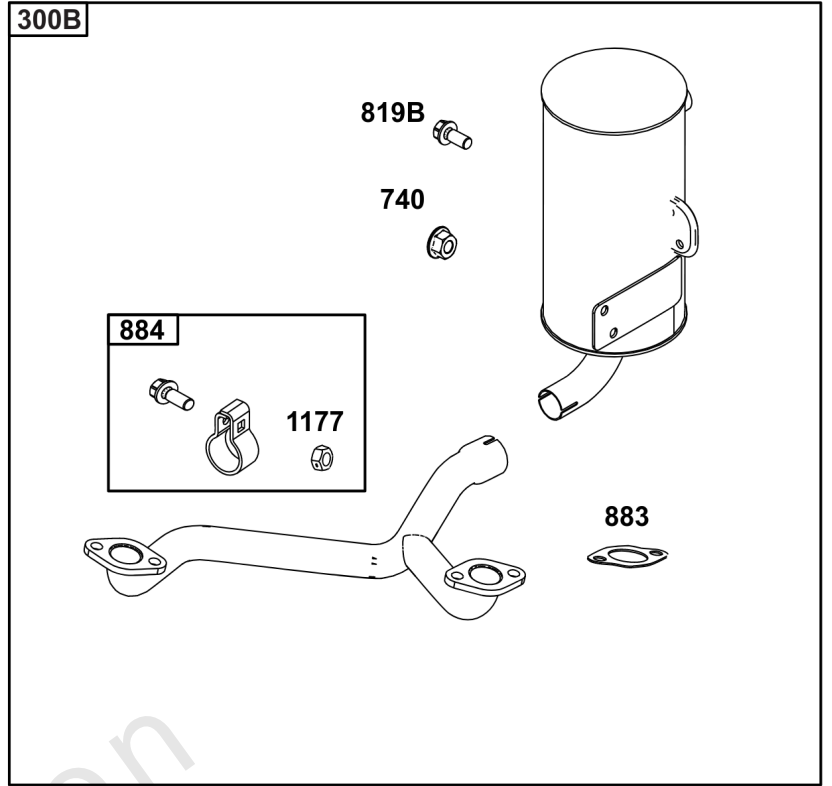

Exhaust/Muffler Configurations

REF NO	PART NO	QTY	DESCRIPTION
300A	771127	1	MUFFLER -(Oil Filter Side Outlet)(Commercial & Professional Series)
300B	771128	1	MUFFLER -(Starter Side Outlet)(Commercial & Professional Series)
300C	595822	1	MUFFLER -(Starter Side Outlet)(Commercial & Professional Series)
300D	84003680	1	MUFFLER -(Oil Filter Side Outlet) (Commercial & Professional Series)(Vanguard 810 & 810 EFI) (Compatible with 593868 Spark Arrester, 593885 Spark Arrester with Deflector.) (Equipped with plug for blocking off O2 sensor port for non EFI engines.)
437	690341	4	SCREW -(Exhaust Manifold)
740	704067	2	NUT, HEX FLNG,5/16-18 -(Muffler Bracket)
819	592604	2	SCREW -(Muffler Bracket)
819A	695629	4	SCREW -(Muffler Bracket)
819B	692062	2	SCREW -(Muffler Bracket)
883	594365	2	GASKET, Exhaust
884	691956	1	CLAMP, Muffler
1176	690941	4	NUT -(Exhaust Manifold)
1177	793859	1	NUT -(Muffler)