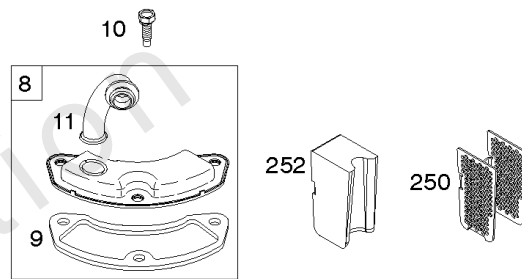

REQUIRED when replacing parts with warning labels affixed.

1319A WARNING LABEL

REQUIRED when replacing parts with warning labels affixed.

1036 EMISSIONS LABEL

Cylinder, Crankshaft, Camshaft, Air Guides

REF NO	PART NO	QTY	DESCRIPTION
405	697820		SCREW -(Back Plate) (-Used Before Code Date 15071600)
447	691003		SCREW -(Air Guide Cover)
505	691029		NUT -(Governor Control Lever)
540	594325		PLATE, Baffle -(-Used After Code Date 15071500)
562	690311		BOLT -(Governor Control Lever)
573	594903		PLATE, Back -(-Used After Code Date 15071500)
573	593607		PLATE, Back -(-Used Before Code Date 15071600)
584	594164		COVER, Breather Passage -(-Used After Code Date 15071500)
618	594326		SCREW -(Baffle Plate)
718	690959		PIN, Locating
718A	594988		PIN, Locating
741	690980		GEAR, Timing
850	100106		SEALANT, Liquid
865	591667		COVER, Air Guide -(Valley)
1036	-----		Label-Emissions -(Available From A Briggs & Stratton Authorized Dealer)
1263	594166		REED, Breather -(-Used After Code Date 15071500)
1264	594165		SCREW -(Breather Reed)
1319	794467		LABEL, Warning
1319A	797669		LABEL, Warning