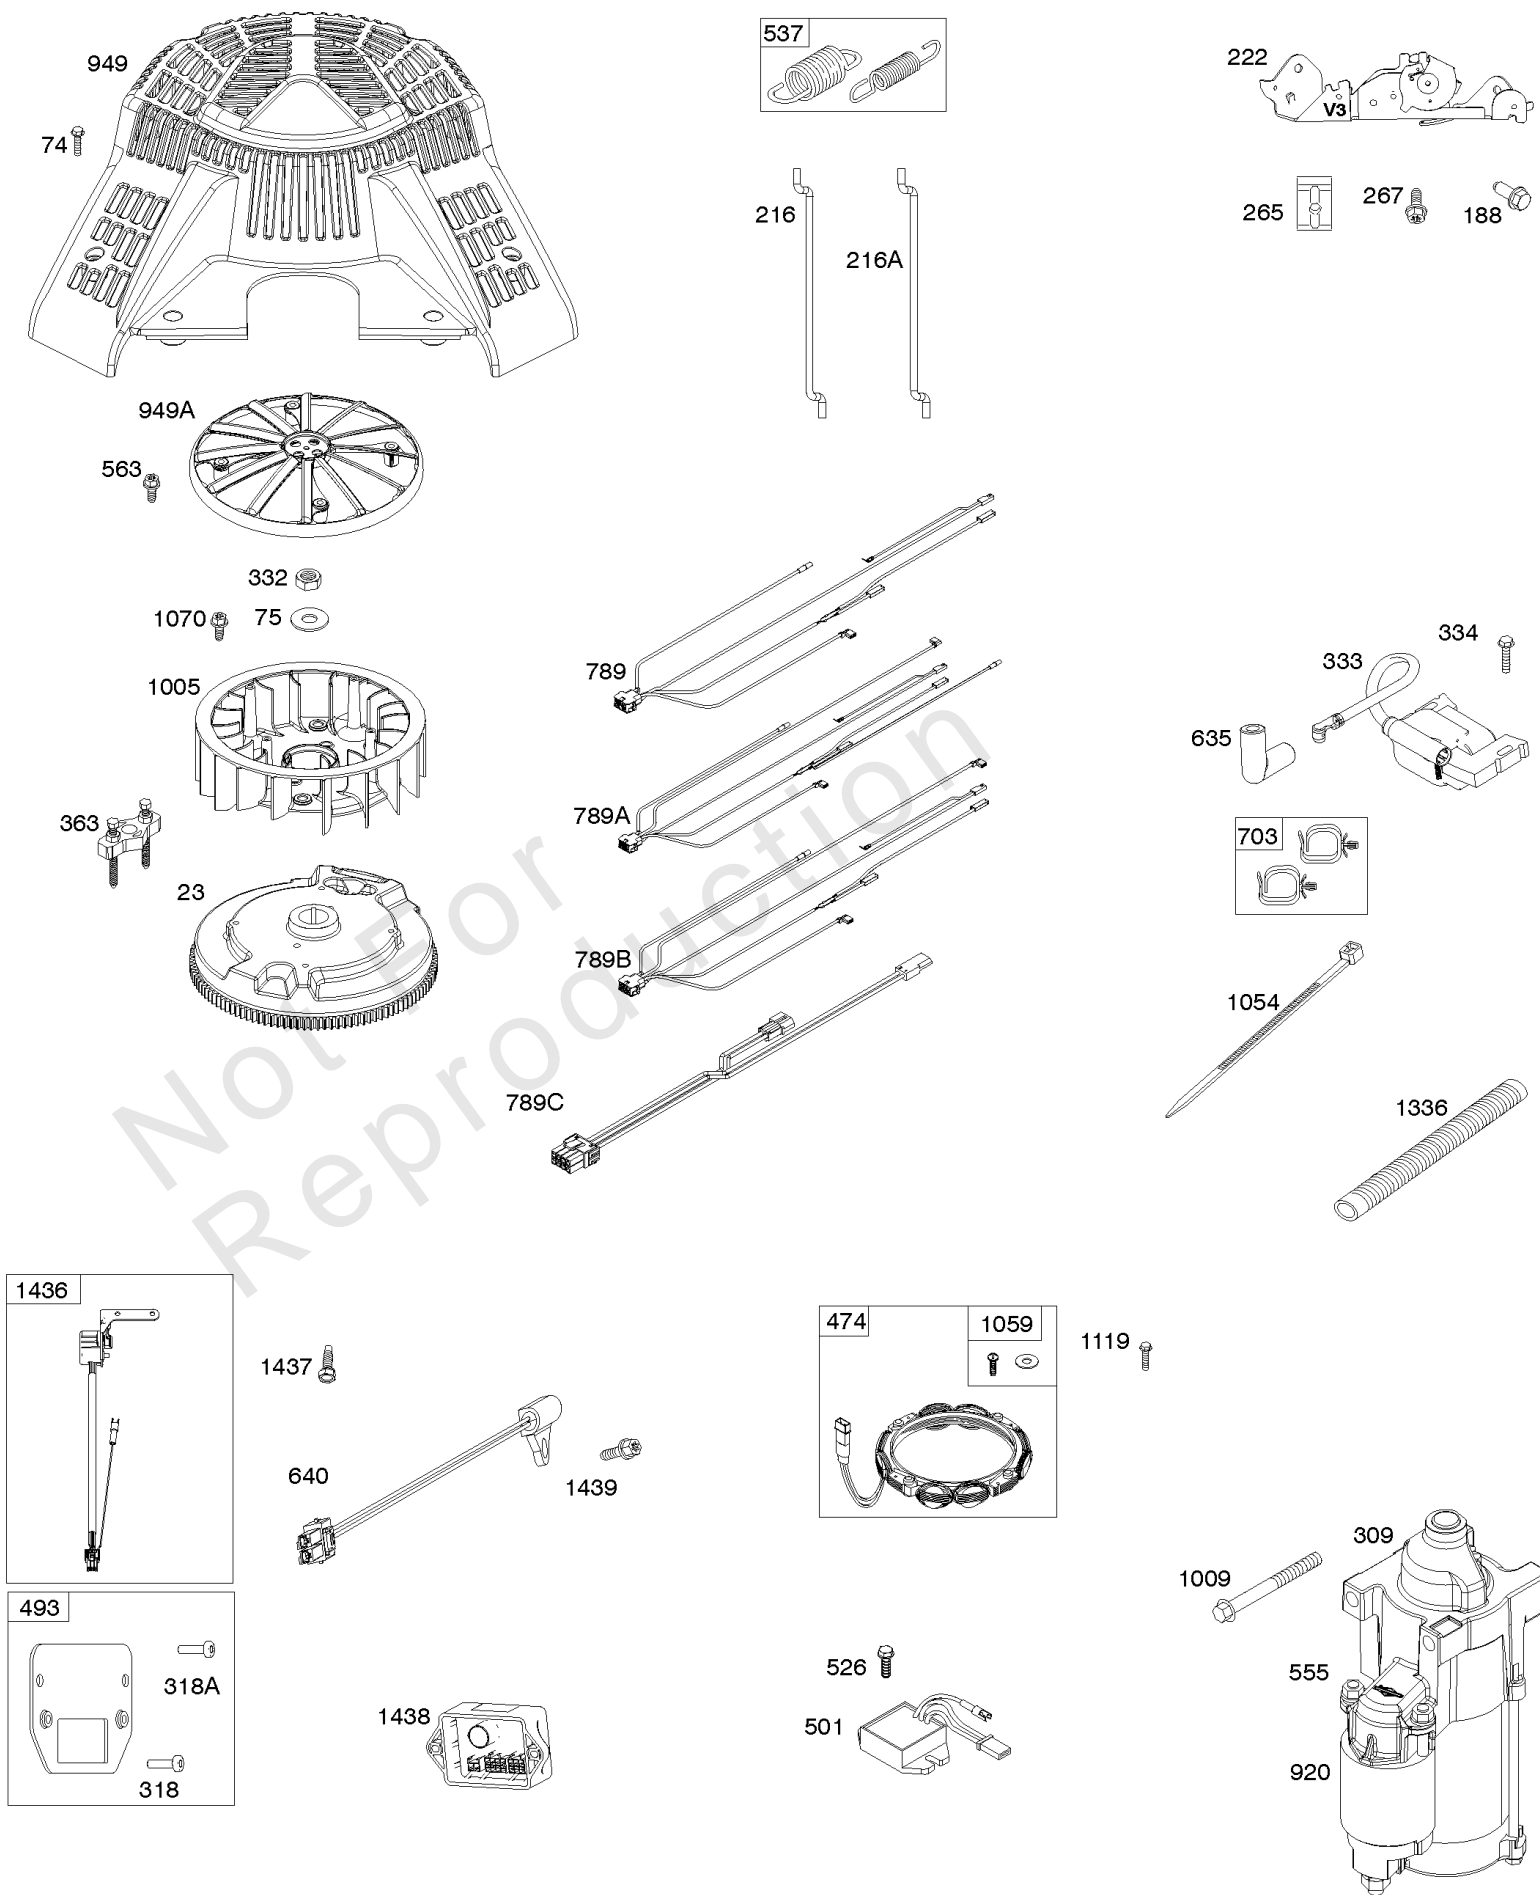

Flywheel, Controls, Wire Harness, Alternator, Starter

REF NO	PART NO	QTY	DESCRIPTION
23	593610		FLYWHEEL
74	698425		SCREW -(Rotating Screen)
75	691056		WASHER -(Flywheel)
188	691108		SCREW -(Control Bracket)
216	691022		LINK, Choke -(Manual Choke)
216A	796879		LINK, Choke
222	798916		BRACKET, Control
265	691024		CLAMP, Casing
267	792629		SCREW -(Casing Clamp)
309	593486		MOTOR, Starter
318	691127		SCREW -(Mounting Bracket)
318A	792629		SCREW -(Mounting Bracket) (Electronic Choke Module To Mounting Bracket)
332	691059		NUT -(Flywheel)
333	592846		ARMATURE, Magneto
334	691061		SCREW -(Magneto Armature)
363	19621		PULLER, Flywheel
474	592830		ALTERNATOR -(10-16 Amp Regulated)
493	797176		BRACKET, Mounting -(Electronic Choke Module)
501	593490		REGULATOR
526	691108		SCREW -(Regulator)
537	594918		KIT, Governor/Idle Spring
555	593489		SCREW -(Starter Solenoid)
563	799360		SCREW -(Debris Screen Guard)
635	692076		BOOT, Spark Plug
640	796913		WIRE ASSEMBLY -(Thermistor)
703	691010		CLIP
789	593611		HARNESS, Wiring
920	593488		SOLENOID, Starter
949	593636		GUARD, Debris Screen
949A	593206		GUARD, Debris Screen
1005	593640		FAN, Flywheel
1009	593487		SCREW -(Starter Motor)
1054	280275		TIE, Cable
1059	698516		KIT, Screw/Washer -(Alternator)
1070	593638		SCREW -(Flywheel Fan)
1119	691183		SCREW -(Alternator)
1336	841015		SHIELD, Wire Protective
1436	796918		MOTOR, Stepper/Bracket