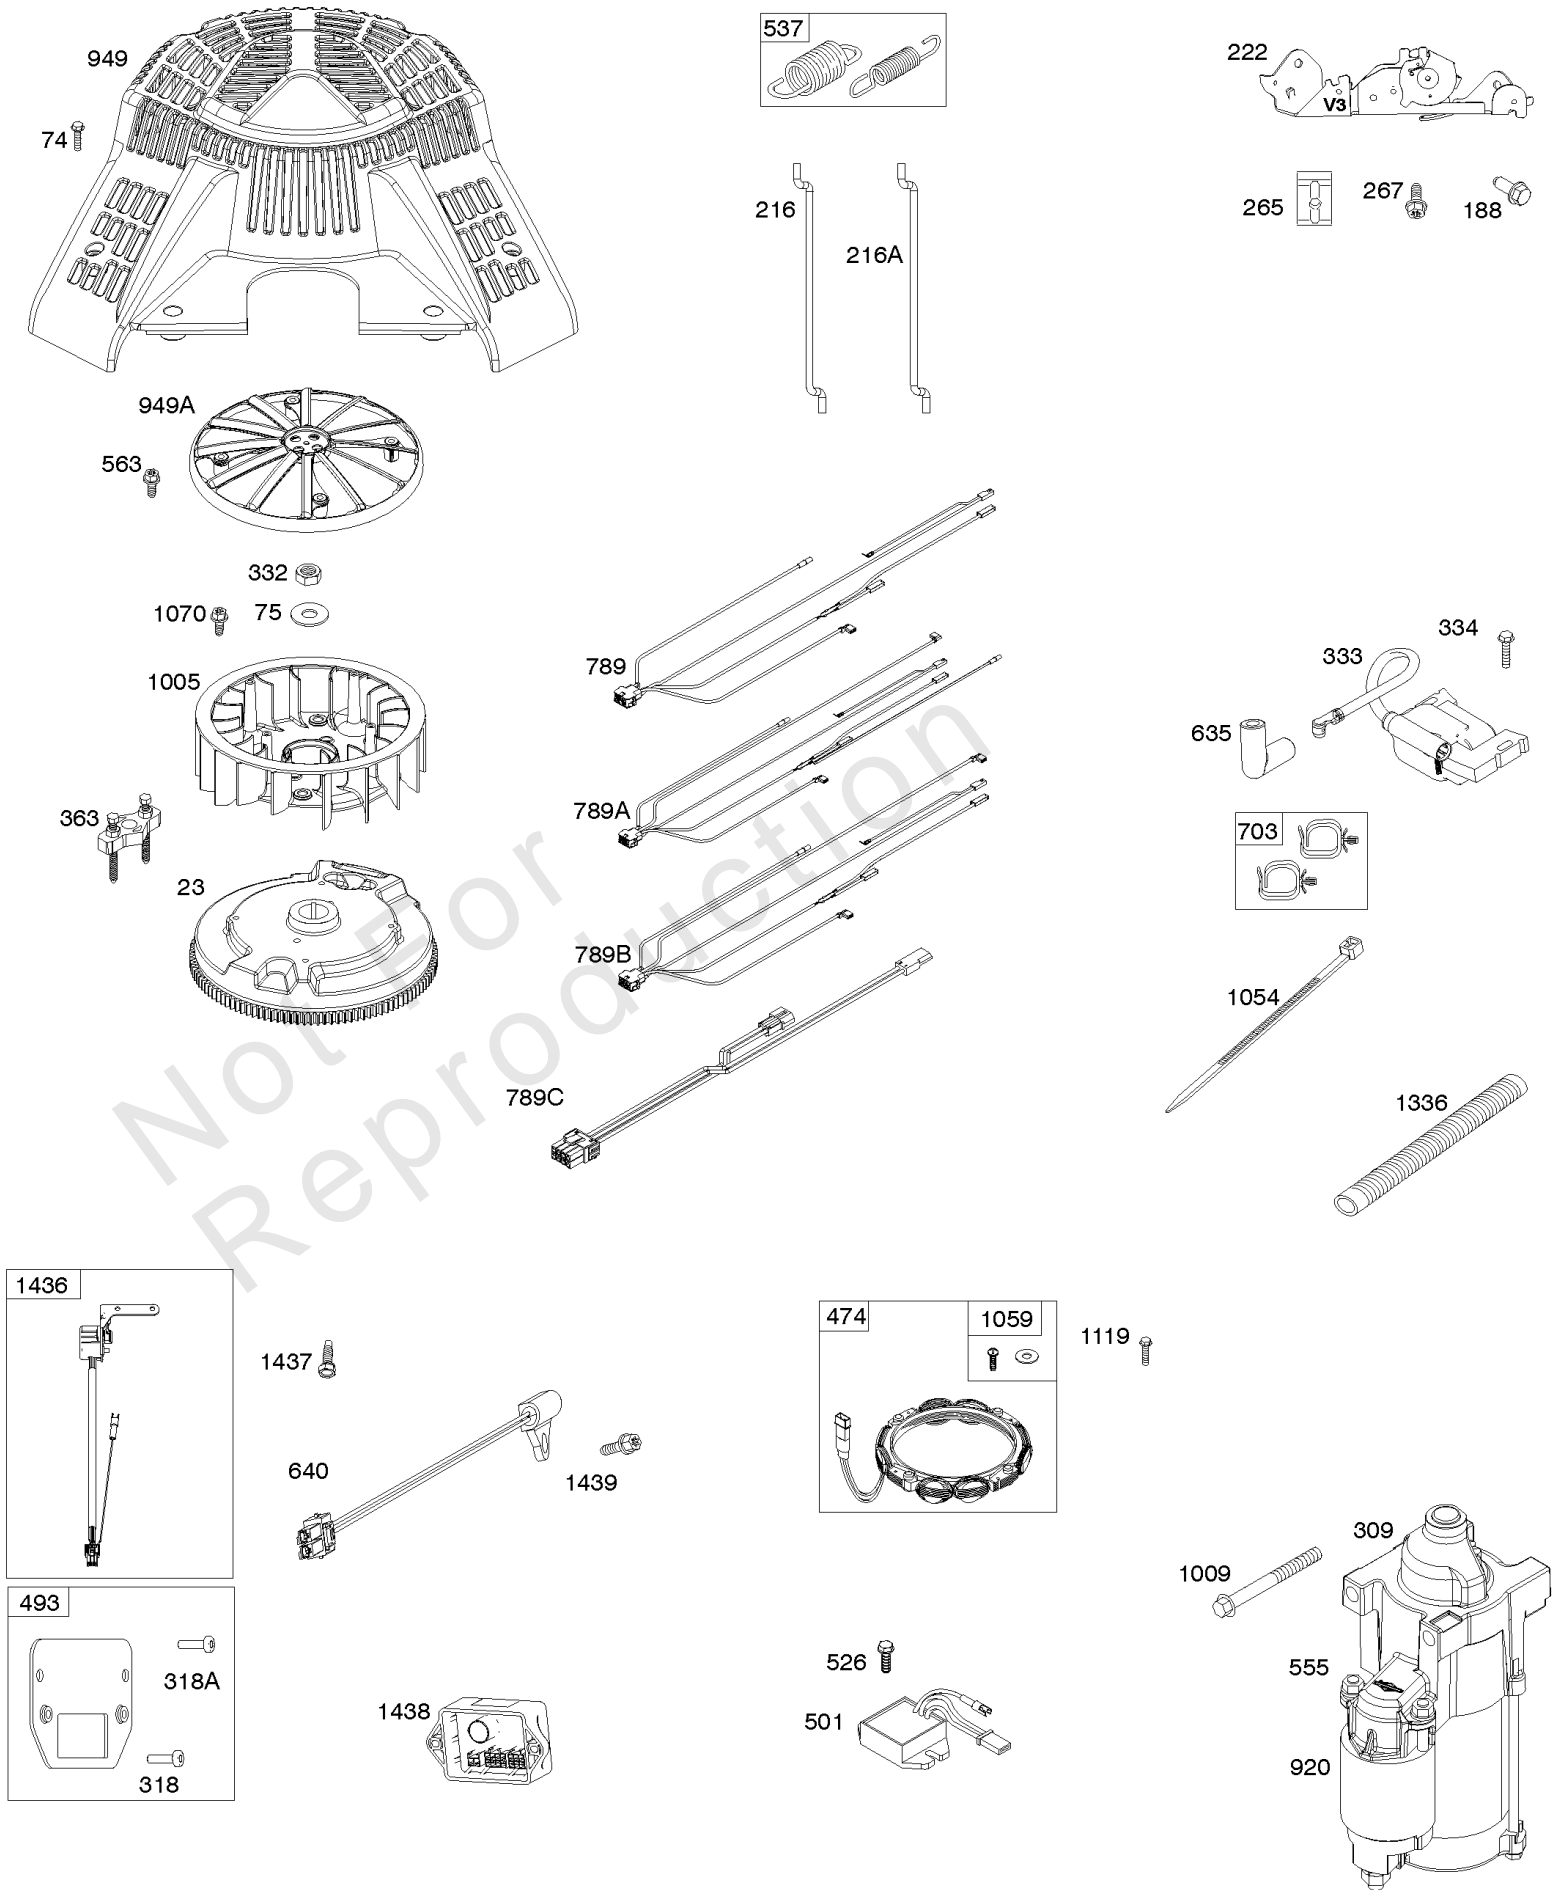

Engine/Valve Gasket Set, Carburetor Overhaul Kit

REF NO	PART NO	QTY	DESCRIPTION
3	593643		SEAL, Oil -(Magneto Side)
7	593485		GASKET, Cylinder Head
9	690937		GASKET, Breather -Used Before Code Date 15112300
20	593644		SEAL, Oil -(PTO Side)
51	690949		GASKET, Intake
51A	594427		GASKET, Intake
93	845864		BUSHING, Throttle Shaft
104	694918		PIN, Float Hinge
105	797410		VALVE, Float Needle
121	799132		KIT, Carburetor Overhaul
122	593425		SPACER, Carburetor
137	690994		GASKET, Float Bowl
150	841649		GASKET, Nozzle
163	691001		GASKET, Air Cleaner
276	695410		WASHER, Sealing
358	593676		GASKET SET, Engine
524	691032		SEAL, O-Ring
633	690722		SEAL, Choke/Throttle Shaft
672	690234		GASKET, Carburetor Plate
691	790574		SEAL, Governor Shaft
842	691031		SEAL, O-Ring -(Dipstick Tube)
850	100106		SEALANT, Liquid
868	690968		SEAL, Valve
883	690970		GASKET, Exhaust
987	808183		SEAL, Choke/Throttle Shaft
1022	690971		GASKET, Rocker Cover
1095	593492		GASKET SET, Valve
1124	690988		SEAL, O-Ring -(Fuel Transfer Tube)
1124A	841653		SEAL, O-Ring -(Fuel Transfer Tube)