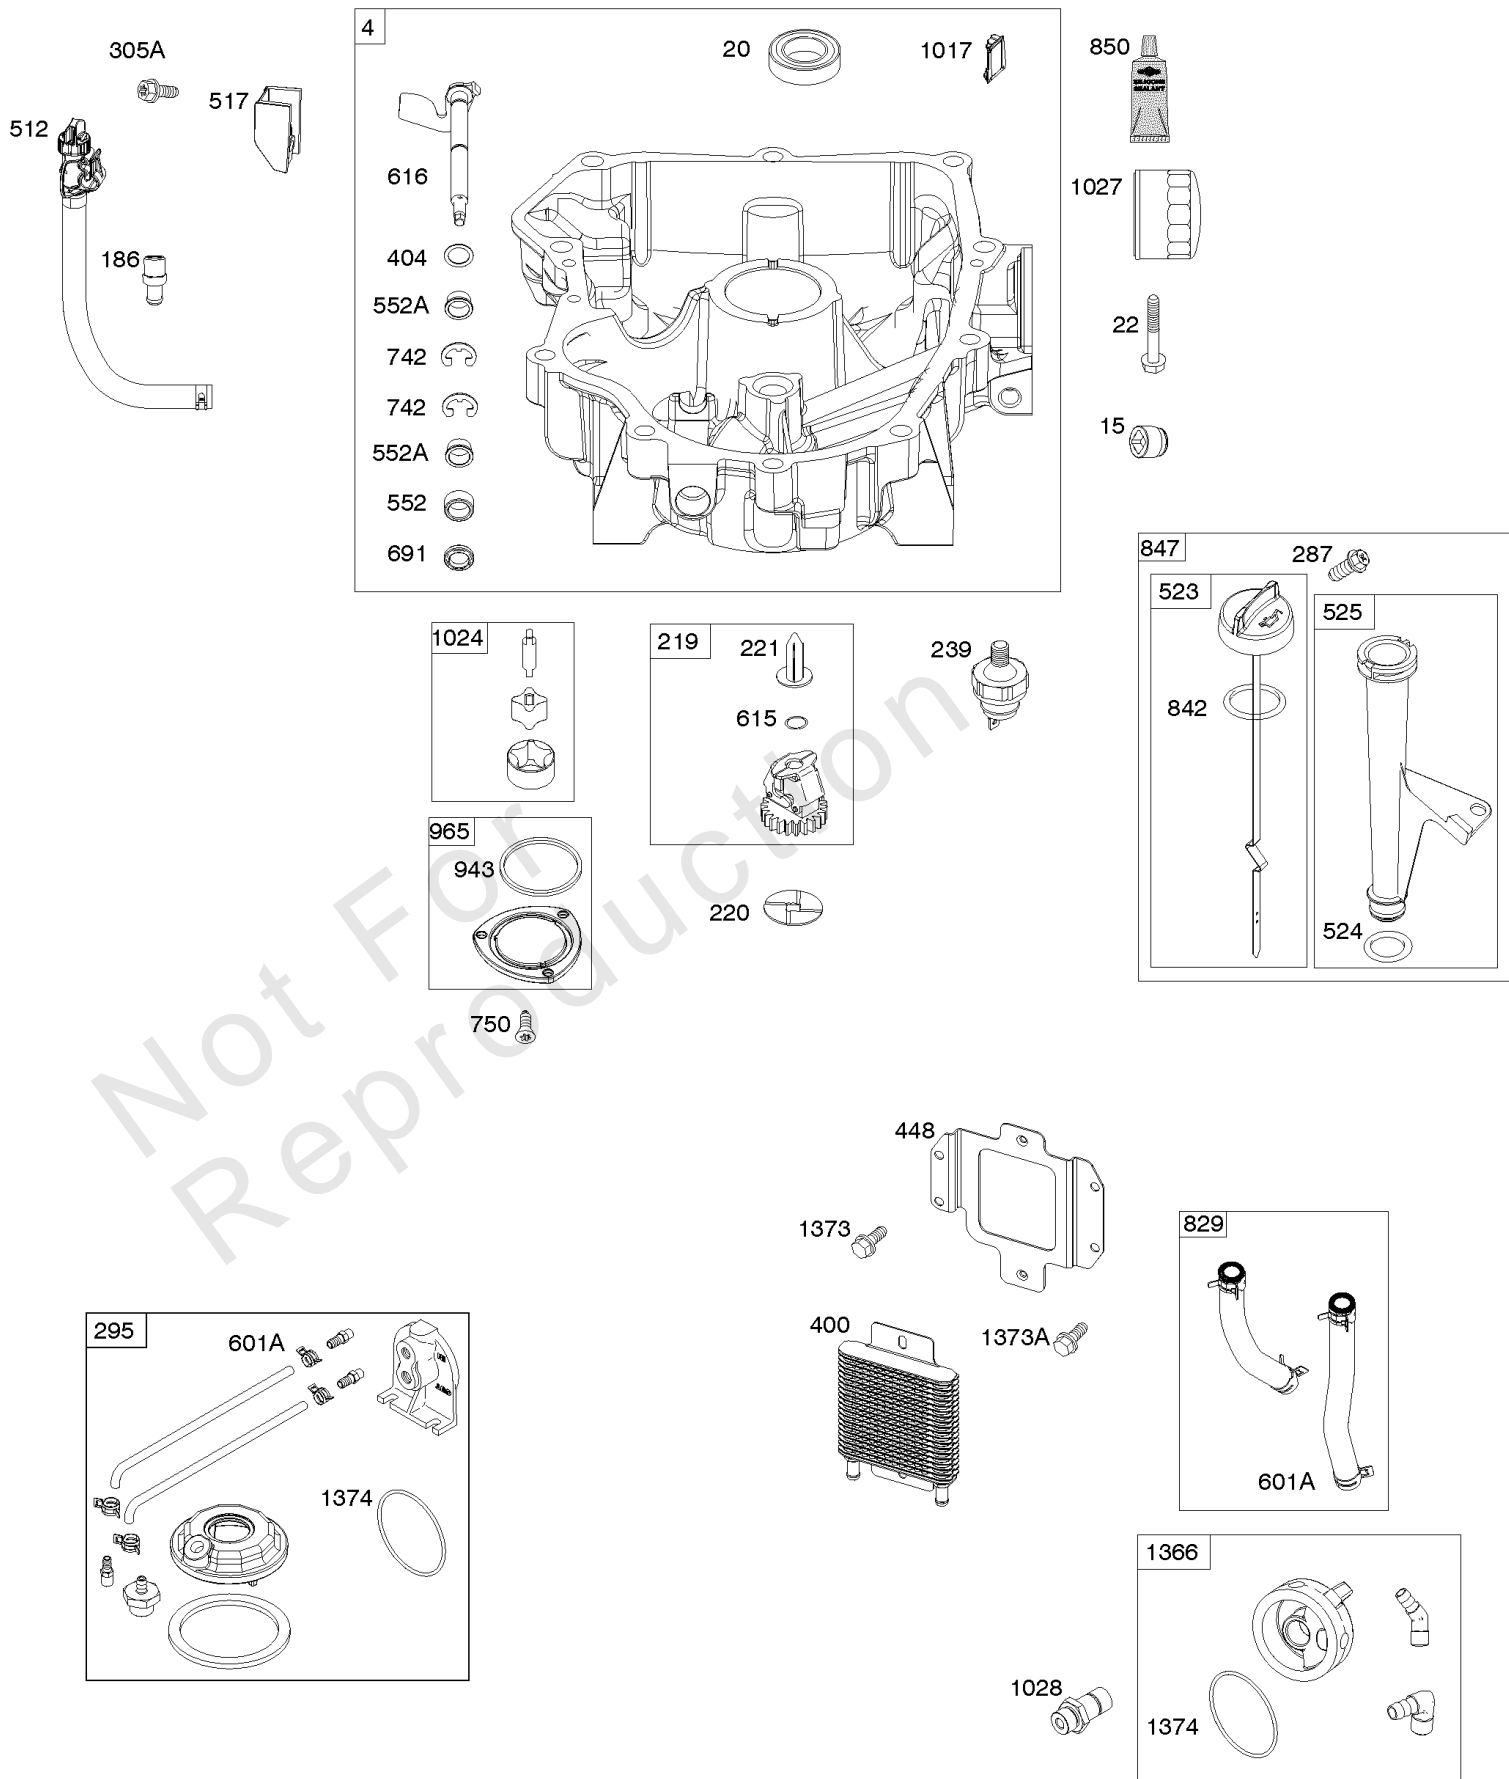

Engine Sump, Oil Cooler, Dipstick/Tube Assembly

REF NO	PART NO	QTY	DESCRIPTION
4	593652		SUMP, Engine
15	690946		PLUG, Oil Drain
20	593644		SEAL, Oil -(PTO Side)
22	694966		SCREW -(Crankcase Cover/Sump)
186	796532		CONNECTOR, Hose -(Oil Drain Hose)
219	793338		GEAR, Governor
220	799772		WASHER -(Governor Gear)
221	841026		CUP, Governor
239	792028		SWITCH, Oil Pressure
287	697820		SCREW -(Dipstick Tube)
295	594271		ADAPTER, Remote Oil Filter
305A	593634		SCREW -(Blower Housing) (Oil Drain Retainer)
400	796862		COOLER, Oil
404	690442		WASHER -(Governor Crank)
448	593631		BRACKET, Oil Cooler
512	593635		HOSE, Oil Drain
517	593633		RETAINER, Oil Drain
523	594528		DIPSTICK
524	691032		SEAL, O-Ring
525	691037		TUBE, Dipstick
552	796638		BUSHING, Governor Crank
552A	690553		BUSHING, Governor Crank
601A	841597		CLAMP, Hose -(Oil Cooler Hose)
615	698290		RETAINER, Governor Shaft
616	691045		CRANK, Governor
691	790574		SEAL, Governor Shaft
742	690328		RETAINER, E Ring
750	796208		SCREW -(Oil Pump Cover)
829	799104		HOSE, Oil Cooler -(Oil Cooler Hose)
842	691031		SEAL, O-Ring -(Dipstick Tube)
847	594609		DIPSTICK/TUBE ASSEMBLY
850	100106		SEALANT, Liquid
943	796222		SEAL, O-Ring -(Oil Pump Cover)
965	796221		COVER, Oil Pump
1017	796214		SCREEN, Oil Pump
1024	796220		PUMP, Oil
1027	696854		FILTER, Oil
1028	796864		ADAPTER, Oil Filter
1366	799131		DIVERTER, Oil Cooler
1373	695629		SCREW -(Oil Cooler Bracket)
1373A	799105		SCREW -(Oil Cooler Bracket)

Engine Sump, Oil Cooler, Dipstick/Tube Assembly

Mfg. No: 49R977-0001-G1