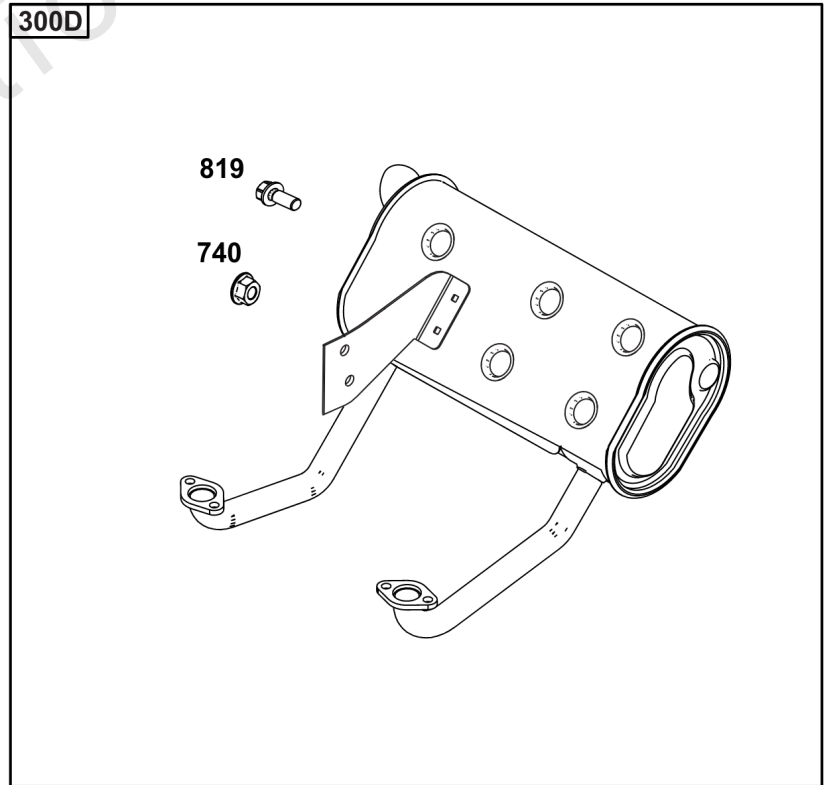

Exhaust/Muffler Configurations

REF NO	PART NO	QTY	DESCRIPTION
300A	771127	1	MUFFLER -(Oil Filter Side Outlet)(Commercial & Professional Series)
300B	771128	1	MUFFLER -(Starter Side Outlet)(Commercial & Professional Series)
300C	595822	1	MUFFLER -(Starter Side Outlet)(Commercial & Professional Series)
300D	84003680	1	MUFFLER -(Oil Filter Side Outlet) (Commercial & Professional Series)(Vanguard 810 & 810 EFI) (Compatible with 593868 Spark Arrester, 593885 Spark Arrester with Deflector.) (Equipped with plug for blocking off O2 sensor port for non EFI engines.)
437	690341	4	SCREW -(Exhaust Manifold)
740	704067	2	NUT, HEX FLNG,5/16-18 -(Muffler Bracket)
819	592604	2	SCREW -(Muffler Bracket)
819A	695629	4	SCREW -(Muffler Bracket)
819B	692062	2	SCREW -(Muffler Bracket)
883	594365	2	GASKET, Exhaust
884	691956	1	CLAMP, Muffler
1176	690941	4	NUT -(Exhaust Manifold)
1177	793859	1	NUT -(Muffler)