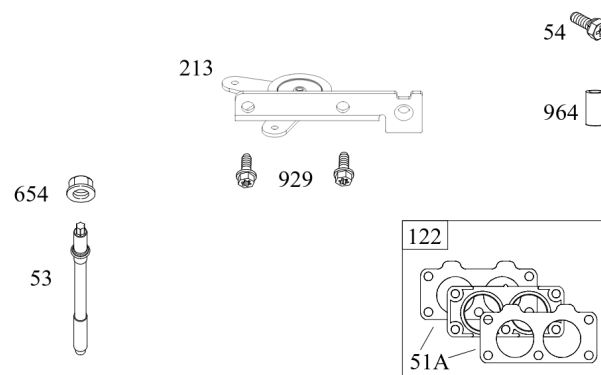

Cylinder Head, Rocker Arm Cover, Intake Manifold

REF NO	PART NO	QTY	DESCRIPTION
5	593653		HEAD, Cylinder -(Cylinder 1)
5A	593654		HEAD, Cylinder -(Cylinder 2)
7	593485		GASKET, Cylinder Head
13	592244		SCREW -(Cylinder Head)
33	593632		VALVE, Exhaust
34	793556		VALVE, Intake
35	694865		SPRING, Valve -(Intake)
36	694865		SPRING, Valve -(Exhaust)
42	499586		KEEPER, Valve
45	690977		TAPPET, Valve
50	593655		MANIFOLD, Intake
51	690949		GASKET, Intake
51A	594427		GASKET, Intake
53	690951		STUD -(Carburetor)
54	699816		SCREW -(Intake Manifold)
122	593425		SPACER, Carburetor
163	691001		GASKET, Air Cleaner
192	690083		ADJUSTER, Rocker Arm
213	691021		BRACKET, Choke Control
296	591756		STUD -(Muffler)
337	792015		PLUG, Spark
383	19576S		WRENCH, Spark Plug
635	692076		BOOT, Spark Plug
654	690958		NUT -(Carburetor)
798	697890		SCREW -(Rocker Arm)
868	690968		SEAL, Valve
883	690970		GASKET, Exhaust
914	593637		SCREW -(Rocker Cover)
918A	593641		HOSE, Vacuum -(2.9" Long)
929	691003		SCREW -(Choke Control Bracket)
961	691108		SCREW -(Air Cleaner Bracket)
964	799159		CAP, Connector
1022	690971		GASKET, Rocker Cover
1023	593639		COVER, Rocker -(Cylinder #1)
1023A	593659		COVER, Rocker -(Cylinder 2)
1026	690981		ROD, Push -(Steel)
1026A	690982		ROD, Push -(Aluminum)
1029	690972		ARM, Rocker