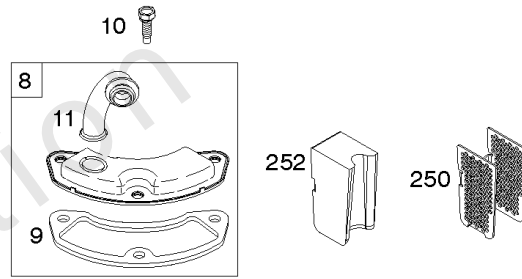

REQUIRED when replacing parts with warning labels affixed.

1319A WARNING LABEL

REQUIRED when replacing parts with warning labels affixed.

1036 EMISSIONS LABEL

Cylinder, Crankshaft, Camshaft, Air Guides

REF NO	PART NO	QTY	DESCRIPTION
1	593645		CYLINDER ASSEMBLY -(-Used Before Code Date 15071600)
1	594938		CYLINDER ASSEMBLY -(-Used After Code Date 15071500)
2	593660		KIT, Bushing/Seal -(Magneto Side)
3	593643		SEAL, Oil -(Magneto Side)
8	792185		BREATHER ASSEMBLY -(-Used Before Code Date 15112300)
9	690937		GASKET, Breather -(-Used Before Code Date 15112300)
10	691108		SCREW -(Breather Assembly)
11	594163		TUBE, Breather -(-Used After Code Date 15112200)
11	792184		TUBE-BREATHER -(-Used Before Code Date 15112300)
16	593609		CRANKSHAFT
24	796335		KEY, Flywheel
25	593646		PISTON ASSEMBLY -(Standard)
25	593648		PISTON ASSEMBLY -(.020 Oversize)
26	593647		SET, Ring -(Standard)
26	593649		SET, Ring -(.020 Oversize)
27	690975		LOCK, Piston Pin
28	593650		PIN, Piston
29	593651		ROD, Connecting
32	690976		SCREW -(Connecting Rod)
45	690977		TAPPET, Valve
46	593608		CAMSHAFT
212	695238		LINK, Throttle
227	798856		LEVER, Governor Control
250	690957		RETAINER, Breather -(-Used Before Code Date 15112300)
252	794389		COLLECTOR-OIL -(-Used Before Code Date 15112300)
306	796852		SHIELD-CYLINDER -(Cylinder #1)
306A	591666		SHIELD-CYLINDER -(Cylinder #2)
307	691003		SCREW -(Cylinder Shield)
307A	691108		SCREW -(Cylinder Shield)
377	690979		KEY, Woodruff
405	594937		SCREW -(Back Plate) (-Used After Code Date 15071500)