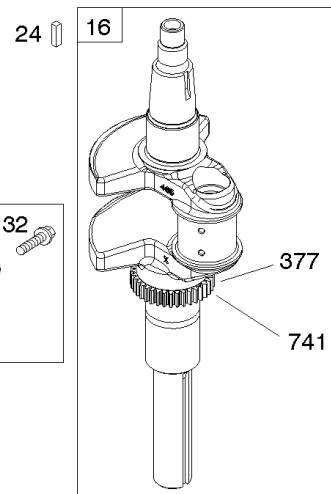

Cylinder Head, Rocker Arm Cover, Intake Manifold

Mfg. No: 49R977-0001-G1

Cylinder Head, Rocker Arm Cover, Intake Manifold

REF NO	PART NO	QTY	DESCRIPTION
1029A	807323		ARM, Rocker
1100	791959		PIVOT, Rocker Arm

REQUIRED when replacing parts with warning labels affixed.

1319A WARNING LABEL

REQUIRED when replacing parts with warning labels affixed.

1036 EMISSIONS LABEL

Cylinder, Crankshaft, Camshaft, Air Guides

REF NO	PART NO	QTY	DESCRIPTION
1	593645		CYLINDER ASSEMBLY -(-Used Before Code Date 15071600)
1	594938		CYLINDER ASSEMBLY -(-Used After Code Date 15071500)
2	593660		KIT, Bushing/Seal -(Magneto Side)
3	593643		SEAL, Oil -(Magneto Side)
8	792185		BREATHER ASSEMBLY -(-Used Before Code Date 15112300)
9	690937		GASKET, Breather -(-Used Before Code Date 15112300)
10	691108		SCREW -(Breather Assembly)
11	594163		TUBE, Breather -(-Used After Code Date 15112200)
11	792184		TUBE-BREATHER -(-Used Before Code Date 15112300)
16	593609		CRANKSHAFT
24	796335		KEY, Flywheel
25	593646		PISTON ASSEMBLY -(Standard)
25	593648		PISTON ASSEMBLY -(.020 Oversize)
26	593647		SET, Ring -(Standard)
26	593649		SET, Ring -(.020 Oversize)
27	690975		LOCK, Piston Pin
28	593650		PIN, Piston
29	593651		ROD, Connecting
32	690976		SCREW -(Connecting Rod)
45	690977		TAPPET, Valve
46	593608		CAMSHAFT
212	695238		LINK, Throttle
227	798856		LEVER, Governor Control
250	690957		RETAINER, Breather -(-Used Before Code Date 15112300)
252	794389		COLLECTOR-OIL -(-Used Before Code Date 15112300)
306	796852		SHIELD-CYLINDER -(Cylinder #1)
306A	591666		SHIELD-CYLINDER -(Cylinder #2)
307	691003		SCREW -(Cylinder Shield)
307A	691108		SCREW -(Cylinder Shield)
377	690979		KEY, Woodruff
405	594937		SCREW -(Back Plate) (-Used After Code Date 15071500)