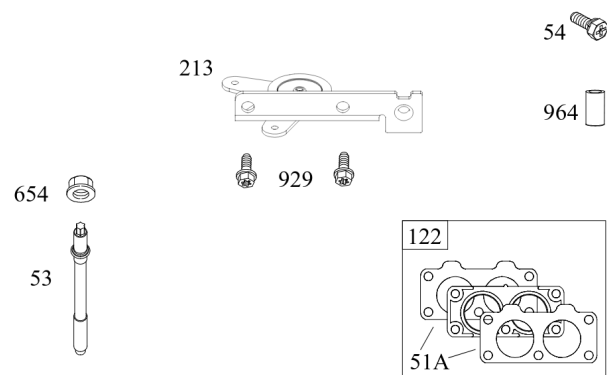

Not For Reproduction

Carburetor, Fuel Supply

REF NO	PART NO	QTY	DESCRIPTION
987	808183		SEAL, Choke/Throttle Shaft
1124	690988		SEAL, O-Ring -(Fuel Transfer Tube)
1124A	841653		SEAL, O-Ring -(Fuel Transfer Tube)
1126	690991		SCREW -(Fuel Transfer Tube)
1127	695407		SCREW -(Float Bowl) (Float Bowl to Carburetor Body)
1128	690990		SCREW -(Carburetor Nozzle)
1169	690990		SCREW -(Carburetor Cover Plate)

Not For Reproduction

Cylinder Head, Rocker Arm Cover, Intake Manifold

REF NO	PART NO	QTY	DESCRIPTION
5	593653		HEAD, Cylinder -(Cylinder 1)
5A	593654		HEAD, Cylinder -(Cylinder 2)
7	593485		GASKET, Cylinder Head
13	592244		SCREW -(Cylinder Head)
33	593632		VALVE, Exhaust
34	793556		VALVE, Intake
35	694865		SPRING, Valve -(Intake)
36	694865		SPRING, Valve -(Exhaust)
42	499586		KEEPER, Valve
45	690977		TAPPET, Valve
50	593655		MANIFOLD, Intake
51	690949		GASKET, Intake
51A	594427		GASKET, Intake
53	690951		STUD -(Carburetor)
54	699816		SCREW -(Intake Manifold)
122	593425		SPACER, Carburetor
163	691001		GASKET, Air Cleaner
192	690083		ADJUSTER, Rocker Arm
213	691021		BRACKET, Choke Control
296	591756		STUD -(Muffler)
337	792015		PLUG, Spark
383	19576S		WRENCH, Spark Plug
635	692076		BOOT, Spark Plug
654	690958		NUT -(Carburetor)
798	697890		SCREW -(Rocker Arm)
868	690968		SEAL, Valve
883	690970		GASKET, Exhaust
914	593637		SCREW -(Rocker Cover)
918A	593641		HOSE, Vacuum -(2.9" Long)
929	691003		SCREW -(Choke Control Bracket)
961	691108		SCREW -(Air Cleaner Bracket)
964	799159		CAP, Connector
1022	690971		GASKET, Rocker Cover
1023	593639		COVER, Rocker -(Cylinder #1)
1023A	593659		COVER, Rocker -(Cylinder 2)
1026	690981		ROD, Push -(Steel)
1026A	690982		ROD, Push -(Aluminum)
1029	690972		ARM, Rocker

Cylinder Head, Rocker Arm Cover, Intake Manifold

Mfg. No: 49R977-0001-G1

Cylinder Head, Rocker Arm Cover, Intake Manifold

REF NO	PART NO	QTY	DESCRIPTION
1029A	807323		ARM, Rocker
1100	791959		PIVOT, Rocker Arm