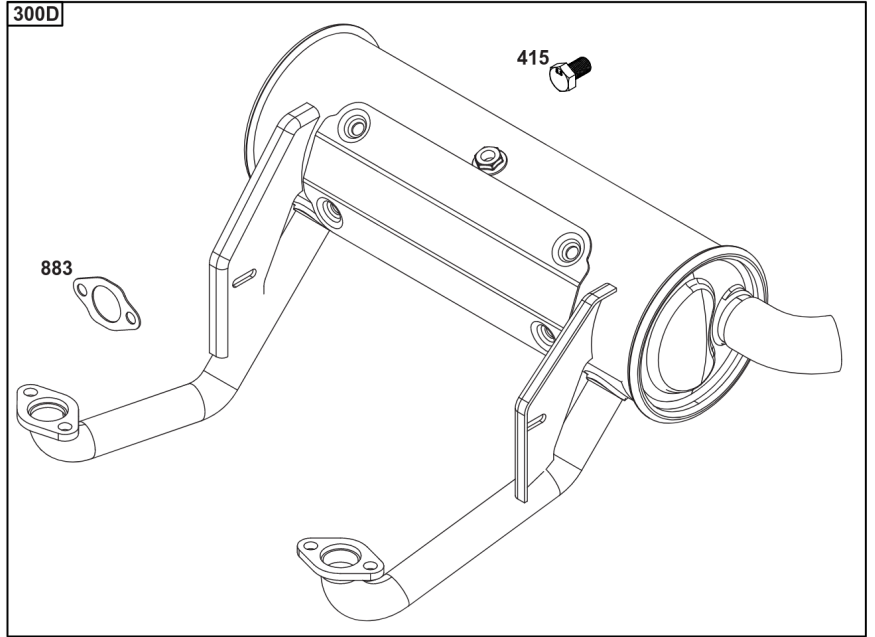

Not For
Reproduction

Engine Mounted Above Deck Mufflers

REF NO	PART NO	QTY	DESCRIPTION
300C	595138	1	MUFFLER -(Oil Filter Side Outlet) (Self-Supporting) (O2 Sensor Port)
300D	595139	1	MUFFLER -(Starter Side Outlet) (Self-Supporting) (O2 Sensor Port)
415	596859	1	PLUG -(O2 Sensor Port)
883	594365	2	GASKET, Exhaust

Not For Reproduction