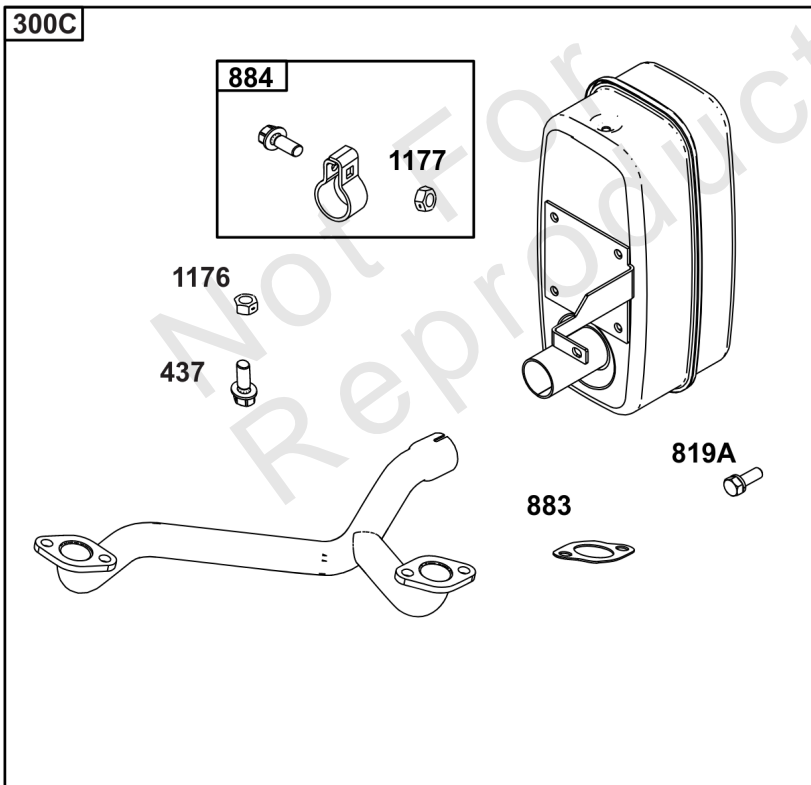

Exhaust/Muffler Configurations

REF NO	PART NO	QTY	DESCRIPTION
300A	771127	1	MUFFLER -(Oil Filter Side Outlet)(Commercial & Professional Series)
300B	771128	1	MUFFLER -(Starter Side Outlet)(Commercial & Professional Series)
300C	595822	1	MUFFLER -(Starter Side Outlet)(Commercial & Professional Series)
300D	84003680	1	MUFFLER -(Oil Filter Side Outlet) (Commercial & Professional Series)(Vanguard 810 & 810 EFI) (Compatible with 593868 Spark Arrester, 593885 Spark Arrester with Deflector.) (Equipped with plug for blocking off O2 sensor port for non EFI engines.)
437	690341	4	SCREW -(Exhaust Manifold)
740	704067	2	NUT, HEX FLNG,5/16-18 -(Muffler Bracket)
819	592604	2	SCREW -(Muffler Bracket)
819A	695629	4	SCREW -(Muffler Bracket)
819B	692062	2	SCREW -(Muffler Bracket)
883	594365	2	GASKET, Exhaust
884	691956	1	CLAMP, Muffler
1176	690941	4	NUT -(Exhaust Manifold)
1177	793859	1	NUT -(Muffler)