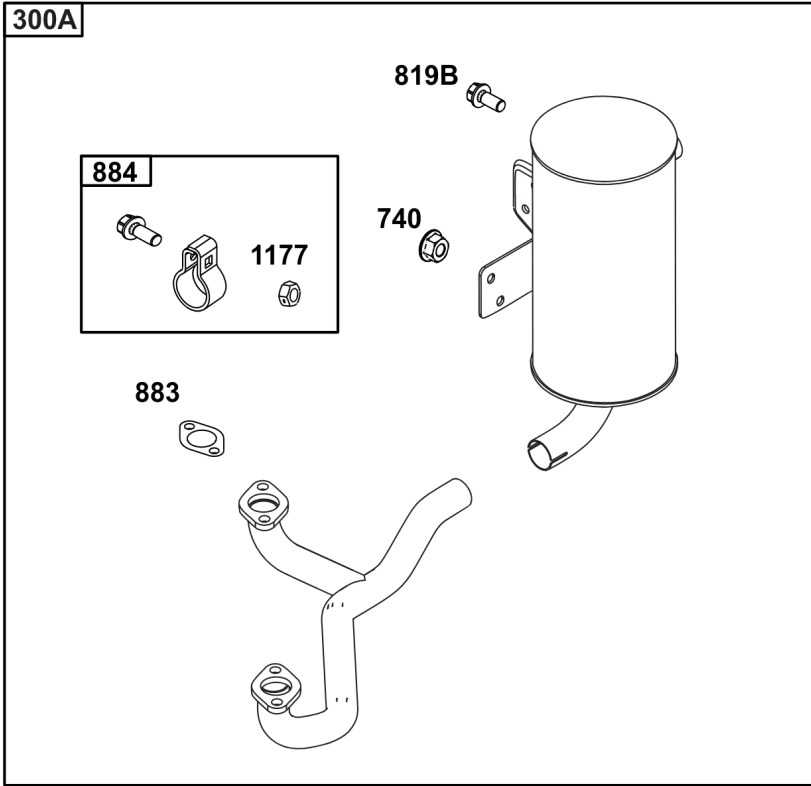

Exhaust/Muffler Configurations

REF NO	PART NO	QTY	DESCRIPTION
300A	771127	1	MUFFLER -(Oil Filter Side Outlet)(Commercial & Professional Series)
300B	771128	1	MUFFLER -(Starter Side Outlet)(Commercial & Professional Series)
300C	595822	1	MUFFLER -(Starter Side Outlet)(Commercial & Professional Series)
300D	84003680	1	MUFFLER -(Oil Filter Side Outlet) (Commercial & Professional Series)(Vanguard 810 & 810 EFI) (Compatible with 593868 Spark Arrester, 593885 Spark Arrester with Deflector.) (Equipped with plug for blocking off O2 sensor port for non EFI engines.)
437	690341	4	SCREW -(Exhaust Manifold)
740	704067	2	NUT, HEX FLNG,5/16-18 -(Muffler Bracket)
819	592604	2	SCREW -(Muffler Bracket)
819A	695629	4	SCREW -(Muffler Bracket)
819B	692062	2	SCREW -(Muffler Bracket)
883	594365	2	GASKET, Exhaust
884	691956	1	CLAMP, Muffler
1176	690941	4	NUT -(Exhaust Manifold)
1177	793859	1	NUT -(Muffler)