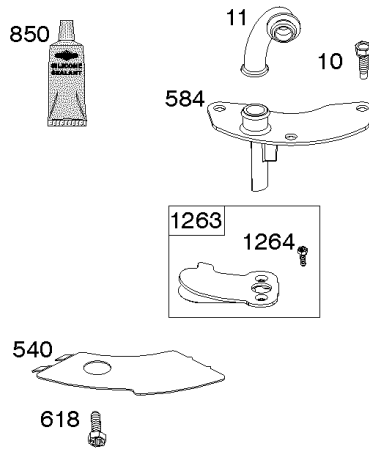

REQUIRED when replacing parts with warning labels affixed.

1319A WARNING LABEL

REQUIRED when replacing parts with warning labels affixed.

1036 EMISSIONS LABEL

Cylinder, Crankshaft, Camshaft, Air Guides

REF NO	PART NO	QTY	DESCRIPTION
1	593645		CYLINDER ASSEMBLY -(-Used Before Code Date 15071600)
1	594938		CYLINDER ASSEMBLY -(-Used After Code Date 15071500)
2	593660		KIT, Bushing/Seal -(Magneto Side)
3	593643		SEAL, Oil -(Magneto Side)
8	792185		BREATHER ASSEMBLY -(-Used Before Code Date 15112300)
9	690937		GASKET, Breather -(-Used Before Code Date 15112300)
10	691108		SCREW -(Breather Assembly)
11	594163		TUBE, Breather -(-Used After Code Date 15112200)
11	792184		TUBE-BREATHER -(-Used Before Code Date 15112300)
16	593609		CRANKSHAFT
24	796335		KEY, Flywheel
25	593646		PISTON ASSEMBLY -(Standard)
25	593648		PISTON ASSEMBLY -(.020 Oversize)
26	593647		SET, Ring -(Standard)
26	593649		SET, Ring -(.020 Oversize)
27	690975		LOCK, Piston Pin
28	593650		PIN, Piston
29	593651		ROD, Connecting
32	690976		SCREW -(Connecting Rod)
45	690977		TAPPET, Valve
46	593608		CAMSHAFT
212	695238		LINK, Throttle
227	798856		LEVER, Governor Control
250	690957		RETAINER, Breather -(-Used Before Code Date 15112300)
252	794389		COLLECTOR-OIL -(-Used Before Code Date 15112300)
306	796852		SHIELD-CYLINDER -(Cylinder #1)
306A	591666		SHIELD-CYLINDER -(Cylinder #2)
307	691003		SCREW -(Cylinder Shield)
307A	691108		SCREW -(Cylinder Shield)
377	690979		KEY, Woodruff
405	594937		SCREW -(Back Plate) (-Used After Code Date 15071500)