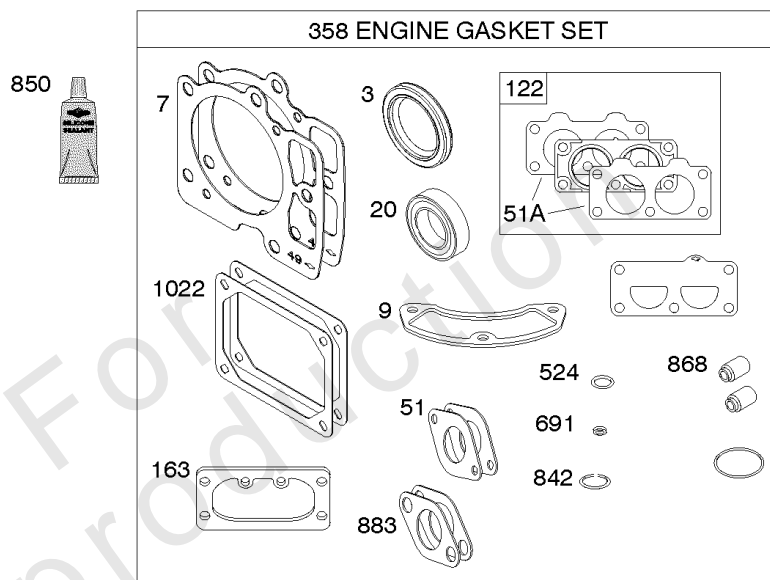

Engine/Valve Gasket Set, Carburetor Overhaul Kit

REF NO	PART NO	QTY	DESCRIPTION
3	593643		SEAL, Oil -(Magneto Side)
7	593485		GASKET, Cylinder Head
9	690937		GASKET, Breather -Used Before Code Date 15112300
20	593644		SEAL, Oil -(PTO Side)
51	690949		GASKET, Intake
51A	594427		GASKET, Intake
93	845864		BUSHING, Throttle Shaft
104	694918		PIN, Float Hinge
105	797410		VALVE, Float Needle
121	799132		KIT, Carburetor Overhaul
122	593425		SPACER, Carburetor
137	690994		GASKET, Float Bowl
150	841649		GASKET, Nozzle
163	691001		GASKET, Air Cleaner
276	695410		WASHER, Sealing
358	593676		GASKET SET, Engine
524	691032		SEAL, O-Ring
633	690722		SEAL, Choke/Throttle Shaft
672	690234		GASKET, Carburetor Plate
691	790574		SEAL, Governor Shaft
842	691031		SEAL, O-Ring -(Dipstick Tube)
850	100106		SEALANT, Liquid
868	690968		SEAL, Valve
883	690970		GASKET, Exhaust
987	808183		SEAL, Choke/Throttle Shaft
1022	690971		GASKET, Rocker Cover
1095	593492		GASKET SET, Valve
1124	690988		SEAL, O-Ring -(Fuel Transfer Tube)
1124A	841653		SEAL, O-Ring -(Fuel Transfer Tube)