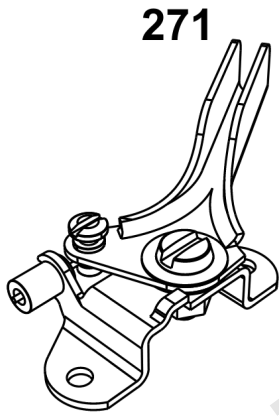

Electrical

REF NO	PART NO	QTY	DESCRIPTION
578	84007350	1	WIRE ASSEMBLY -(Wire Harness Adapter Aids in repowering engine application with Male 6-Pin connector and wires create custom adapter configurations.)
578A	19631	1	TOOL, CUSTOM HARNESS -(6-pin Wire Harness Adapter) (Aids in repowering engine application to an EFI engine)
853	84003359	1	ADAPTER, WIRE -(Wire Harness Adapter) (Aids in repowering ExMark) (Flat 6-spade connector to Briggs & Stratton 6-Pin connector)
920	84002147	1	SOLENOID, STARTER -(Starter Solenoid Kit) (Aids in Repowering when original is solenoid shift)
983	5103809YP	1	LIGHT, Indicator -(MIL Light Indicator) (LED Red)
1616	19626	1	CODE READER -(Tiny Scan Code Reader)

Not For Reproduction

Not For
Reproduction

Flywheel Guards

REF NO	PART NO	QTY	DESCRIPTION
563	799360	1	SCREW -(Debris Screen Guard)
563A	597574	1	SCREW -(Debris Screen Guard)
563B	799359	1	SCREW -(Debris Screen Guard)
949	799357	1	GUARD, Debris Screen -(Static Cover Flywheel) (Requires 4 x 799360 Screw)
949A	797420YP	1	GUARD, Debris Screen -(Static Cover Flywheel High Flow) (Requires 4 x 799360 Screw)
949B	593206	1	GUARD, Debris Screen -(Static Cover Flywheel) (Requires 4 x 799359 Screw)
949C	597573	1	GUARD, Debris Screen -(Wire Static Flywheel Cover) (Requires 4x 597574 Screw) (For Commercial Series)

Not For Reproduction

Not For
Reproduction

Speed Control

REF NO	PART NO	QTY	DESCRIPTION
265	691024	1	CLAMP, Casing -(Casing Clamp for Hard Casing)
265A	690798	1	CLAMP, Casing -(Casing Clamp for Soft Casing)
267	792629	1	SCREW -(Screw for Casing Clamp)
269	93907	1	WIRE, Control -(Control Wire 100')
271	691028	1	LEVER, Control -(Speed Control Lever Assembly)
271A	692105	1	LEVER, Control -("L" formed end Speed Control Lever Assembly)
271B	692541	1	LEVER, Control -("Z" formed end Speed Control Lever Assembly)
416	595196	1	BRACKET, Throttle Cable -(Casing Clamp for Snap-In Casing)