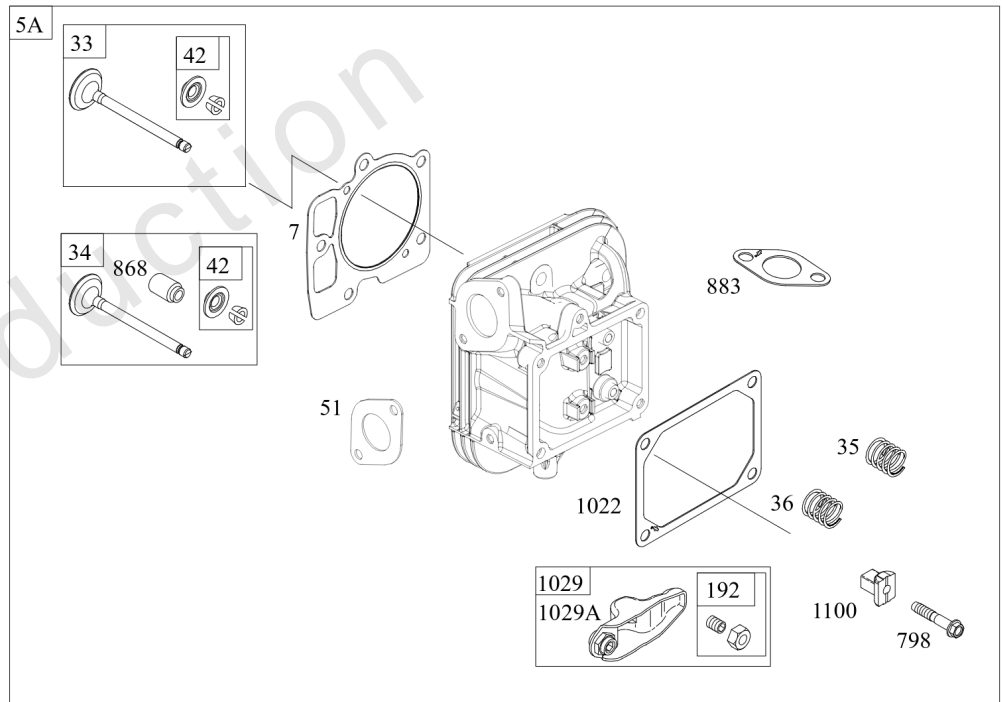

Cylinder Head, Rocker Arm Cover, Intake Manifold

REF NO	PART NO	QTY	DESCRIPTION
5	593653		HEAD, Cylinder -(Cylinder 1)
5A	593654		HEAD, Cylinder -(Cylinder 2)
7	593485		GASKET, Cylinder Head
13	592244		SCREW -(Cylinder Head)
33	593632		VALVE, Exhaust
34	793556		VALVE, Intake
35	694865		SPRING, Valve -(Intake)
36	694865		SPRING, Valve -(Exhaust)
42	499586		KEEPER, Valve
45	690977		TAPPET, Valve
50	593655		MANIFOLD, Intake
51	690949		GASKET, Intake
51A	594427		GASKET, Intake
53	690951		STUD -(Carburetor)
54	699816		SCREW -(Intake Manifold)
122	593425		SPACER, Carburetor
163	691001		GASKET, Air Cleaner
192	690083		ADJUSTER, Rocker Arm
213	691021		BRACKET, Choke Control
296	591756		STUD -(Muffler)
337	792015		PLUG, Spark
383	19576S		WRENCH, Spark Plug
635	692076		BOOT, Spark Plug
654	690958		NUT -(Carburetor)
798	697890		SCREW -(Rocker Arm)
868	690968		SEAL, Valve
883	690970		GASKET, Exhaust
914	593637		SCREW -(Rocker Cover)
918A	593641		HOSE, Vacuum -(2.9" Long)
929	691003		SCREW -(Choke Control Bracket)
961	691108		SCREW -(Air Cleaner Bracket)
964	799159		CAP, Connector
1022	690971		GASKET, Rocker Cover
1023	593639		COVER, Rocker -(Cylinder #1)
1023A	593659		COVER, Rocker -(Cylinder 2)
1026	690981		ROD, Push -(Steel)
1026A	690982		ROD, Push -(Aluminum)
1029	690972		ARM, Rocker