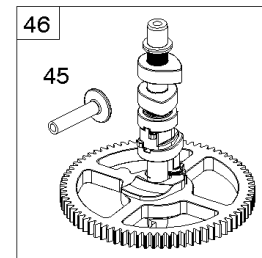

Cylinder Head, Rocker Arm Cover, Intake Manifold

Mfg. No: 49R977-0001-G1

Cylinder Head, Rocker Arm Cover, Intake Manifold

REF NO	PART NO	QTY	DESCRIPTION
1029A	807323		ARM, Rocker
1100	791959		PIVOT, Rocker Arm

REQUIRED when replacing parts with warning labels affixed.

1319A WARNING LABEL

REQUIRED when replacing parts with warning labels affixed.

1036 EMISSIONS LABEL

Cylinder, Crankshaft, Camshaft, Air Guides

REF NO	PART NO	QTY	DESCRIPTION
1	593645		CYLINDER ASSEMBLY -(-Used Before Code Date 15071600)
1	594938		CYLINDER ASSEMBLY -(-Used After Code Date 15071500)
2	593660		KIT, Bushing/Seal -(Magneto Side)
3	593643		SEAL, Oil -(Magneto Side)
8	792185		BREATHER ASSEMBLY -(-Used Before Code Date 15112300)
9	690937		GASKET, Breather -(-Used Before Code Date 15112300)
10	691108		SCREW -(Breather Assembly)
11	594163		TUBE, Breather -(-Used After Code Date 15112200)
11	792184		TUBE-BREATHER -(-Used Before Code Date 15112300)
16	593609		CRANKSHAFT
24	796335		KEY, Flywheel
25	593646		PISTON ASSEMBLY -(Standard)
25	593648		PISTON ASSEMBLY -(.020 Oversize)
26	593647		SET, Ring -(Standard)
26	593649		SET, Ring -(.020 Oversize)
27	690975		LOCK, Piston Pin
28	593650		PIN, Piston
29	593651		ROD, Connecting
32	690976		SCREW -(Connecting Rod)
45	690977		TAPPET, Valve
46	593608		CAMSHAFT
212	695238		LINK, Throttle
227	798856		LEVER, Governor Control
250	690957		RETAINER, Breather -(-Used Before Code Date 15112300)
252	794389		COLLECTOR-OIL -(-Used Before Code Date 15112300)
306	796852		SHIELD-CYLINDER -(Cylinder #1)
306A	591666		SHIELD-CYLINDER -(Cylinder #2)
307	691003		SCREW -(Cylinder Shield)
307A	691108		SCREW -(Cylinder Shield)
377	690979		KEY, Woodruff
405	594937		SCREW -(Back Plate) (-Used After Code Date 15071500)