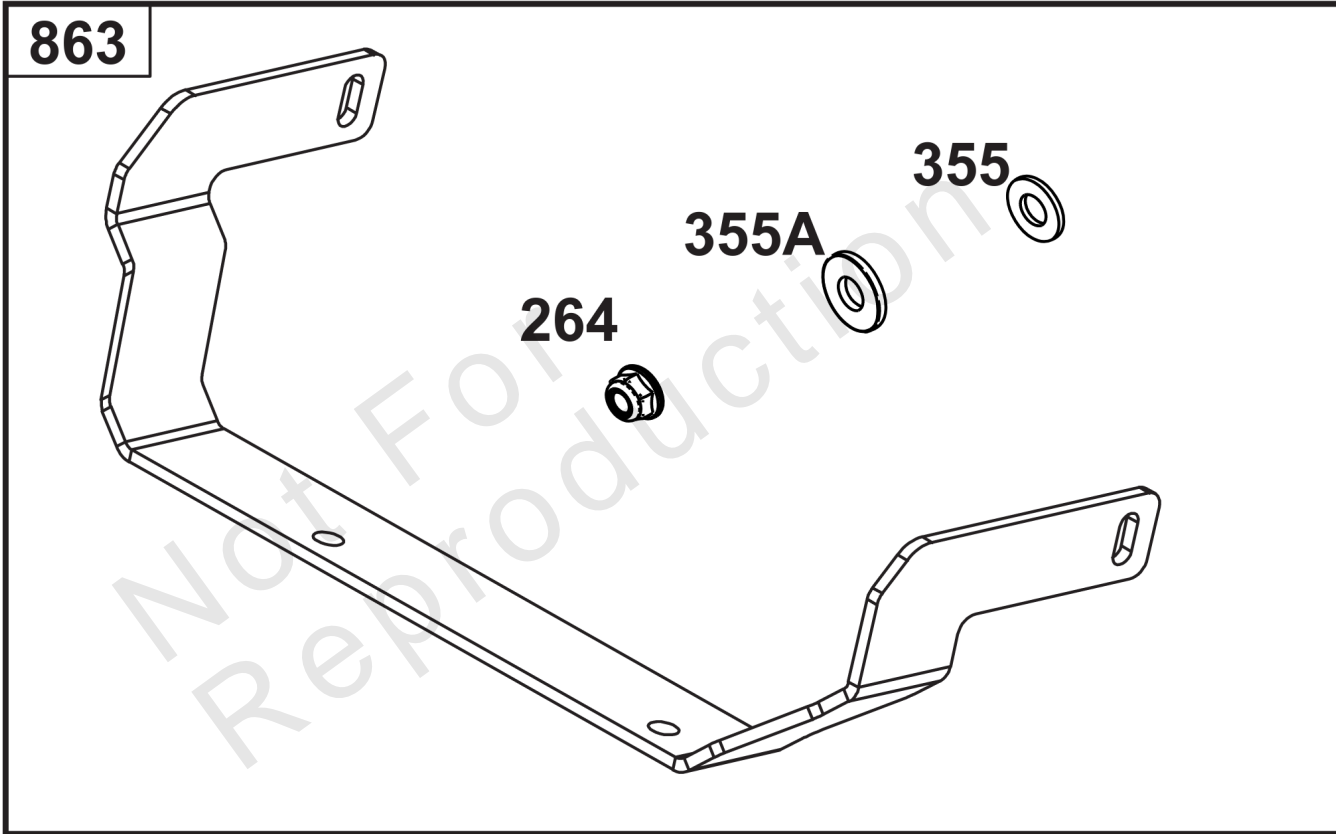

Muffler Mounting Hardware

REF NO	PART NO	QTY	DESCRIPTION
264	703465	4	NUT, 5/16-18, GR5 -(Muffler Adapter)
296	591756	4	STUD -(Muffler)
355	5025292SM	4	WASHER, 5/16" GD.9 FL -(Muffler Bracket)
355A	5025155SM	2	WASHER, 5/16 -(Muffler Bracket)
613	690341	4	SCREW -(Muffler)
613A	690363	4	SCREW -(Muffler)
863	597480	1	BRACKET, Muffler
883	594365	2	GASKET, Exhaust
883A	690970	2	GASKET, Exhaust
1177	690941	4	NUT -(Muffler)

Not For Reproduction