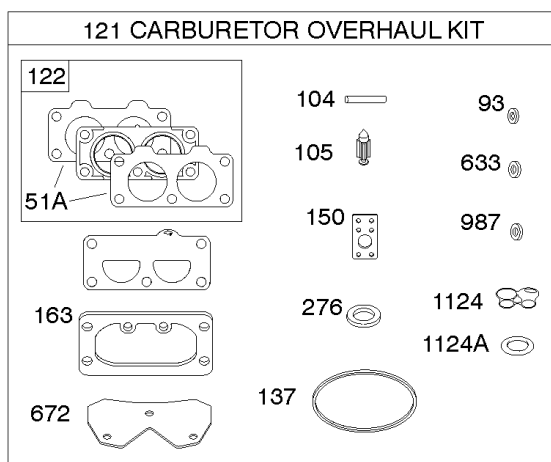

Engine/Valve Gasket Set, Carburetor Overhaul Kit

REF NO	PART NO	QTY	DESCRIPTION
3	593643		SEAL, Oil -(Magneto Side)
7	593485		GASKET, Cylinder Head
9	690937		GASKET, Breather -Used Before Code Date 15112300
20	593644		SEAL, Oil -(PTO Side)
51	690949		GASKET, Intake
51A	594427		GASKET, Intake
93	845864		BUSHING, Throttle Shaft
104	694918		PIN, Float Hinge
105	797410		VALVE, Float Needle
121	799132		KIT, Carburetor Overhaul
122	593425		SPACER, Carburetor
137	690994		GASKET, Float Bowl
150	841649		GASKET, Nozzle
163	691001		GASKET, Air Cleaner
276	695410		WASHER, Sealing
358	593676		GASKET SET, Engine
524	691032		SEAL, O-Ring
633	690722		SEAL, Choke/Throttle Shaft
672	690234		GASKET, Carburetor Plate
691	790574		SEAL, Governor Shaft
842	691031		SEAL, O-Ring -(Dipstick Tube)
850	100106		SEALANT, Liquid
868	690968		SEAL, Valve
883	690970		GASKET, Exhaust
987	808183		SEAL, Choke/Throttle Shaft
1022	690971		GASKET, Rocker Cover
1095	593492		GASKET SET, Valve
1124	690988		SEAL, O-Ring -(Fuel Transfer Tube)
1124A	841653		SEAL, O-Ring -(Fuel Transfer Tube)