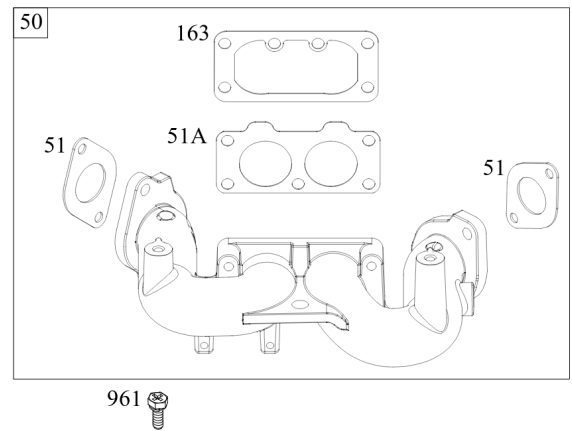

Cylinder Head, Rocker Arm Cover, Intake Manifold

REF NO	PART NO	QTY	DESCRIPTION
5	593653		HEAD, Cylinder -(Cylinder 1)
5A	593654		HEAD, Cylinder -(Cylinder 2)
7	593485		GASKET, Cylinder Head
13	592244		SCREW -(Cylinder Head)
33	593632		VALVE, Exhaust
34	793556		VALVE, Intake
35	694865		SPRING, Valve -(Intake)
36	694865		SPRING, Valve -(Exhaust)
42	499586		KEEPER, Valve
45	690977		TAPPET, Valve
50	593655		MANIFOLD, Intake
51	690949		GASKET, Intake
51A	594427		GASKET, Intake
53	690951		STUD -(Carburetor)
54	699816		SCREW -(Intake Manifold)
122	593425		SPACER, Carburetor
163	691001		GASKET, Air Cleaner
192	690083		ADJUSTER, Rocker Arm
213	691021		BRACKET, Choke Control
296	591756		STUD -(Muffler)
337	792015		PLUG, Spark
383	19576S		WRENCH, Spark Plug
635	692076		BOOT, Spark Plug
654	690958		NUT -(Carburetor)
798	697890		SCREW -(Rocker Arm)
868	690968		SEAL, Valve
883	690970		GASKET, Exhaust
914	593637		SCREW -(Rocker Cover)
918A	593641		HOSE, Vacuum -(2.9" Long)
929	691003		SCREW -(Choke Control Bracket)
961	691108		SCREW -(Air Cleaner Bracket)
964	799159		CAP, Connector
1022	690971		GASKET, Rocker Cover
1023	593639		COVER, Rocker -(Cylinder #1)
1023A	593659		COVER, Rocker -(Cylinder 2)
1026	690981		ROD, Push -(Steel)
1026A	690982		ROD, Push -(Aluminum)
1029	690972		ARM, Rocker