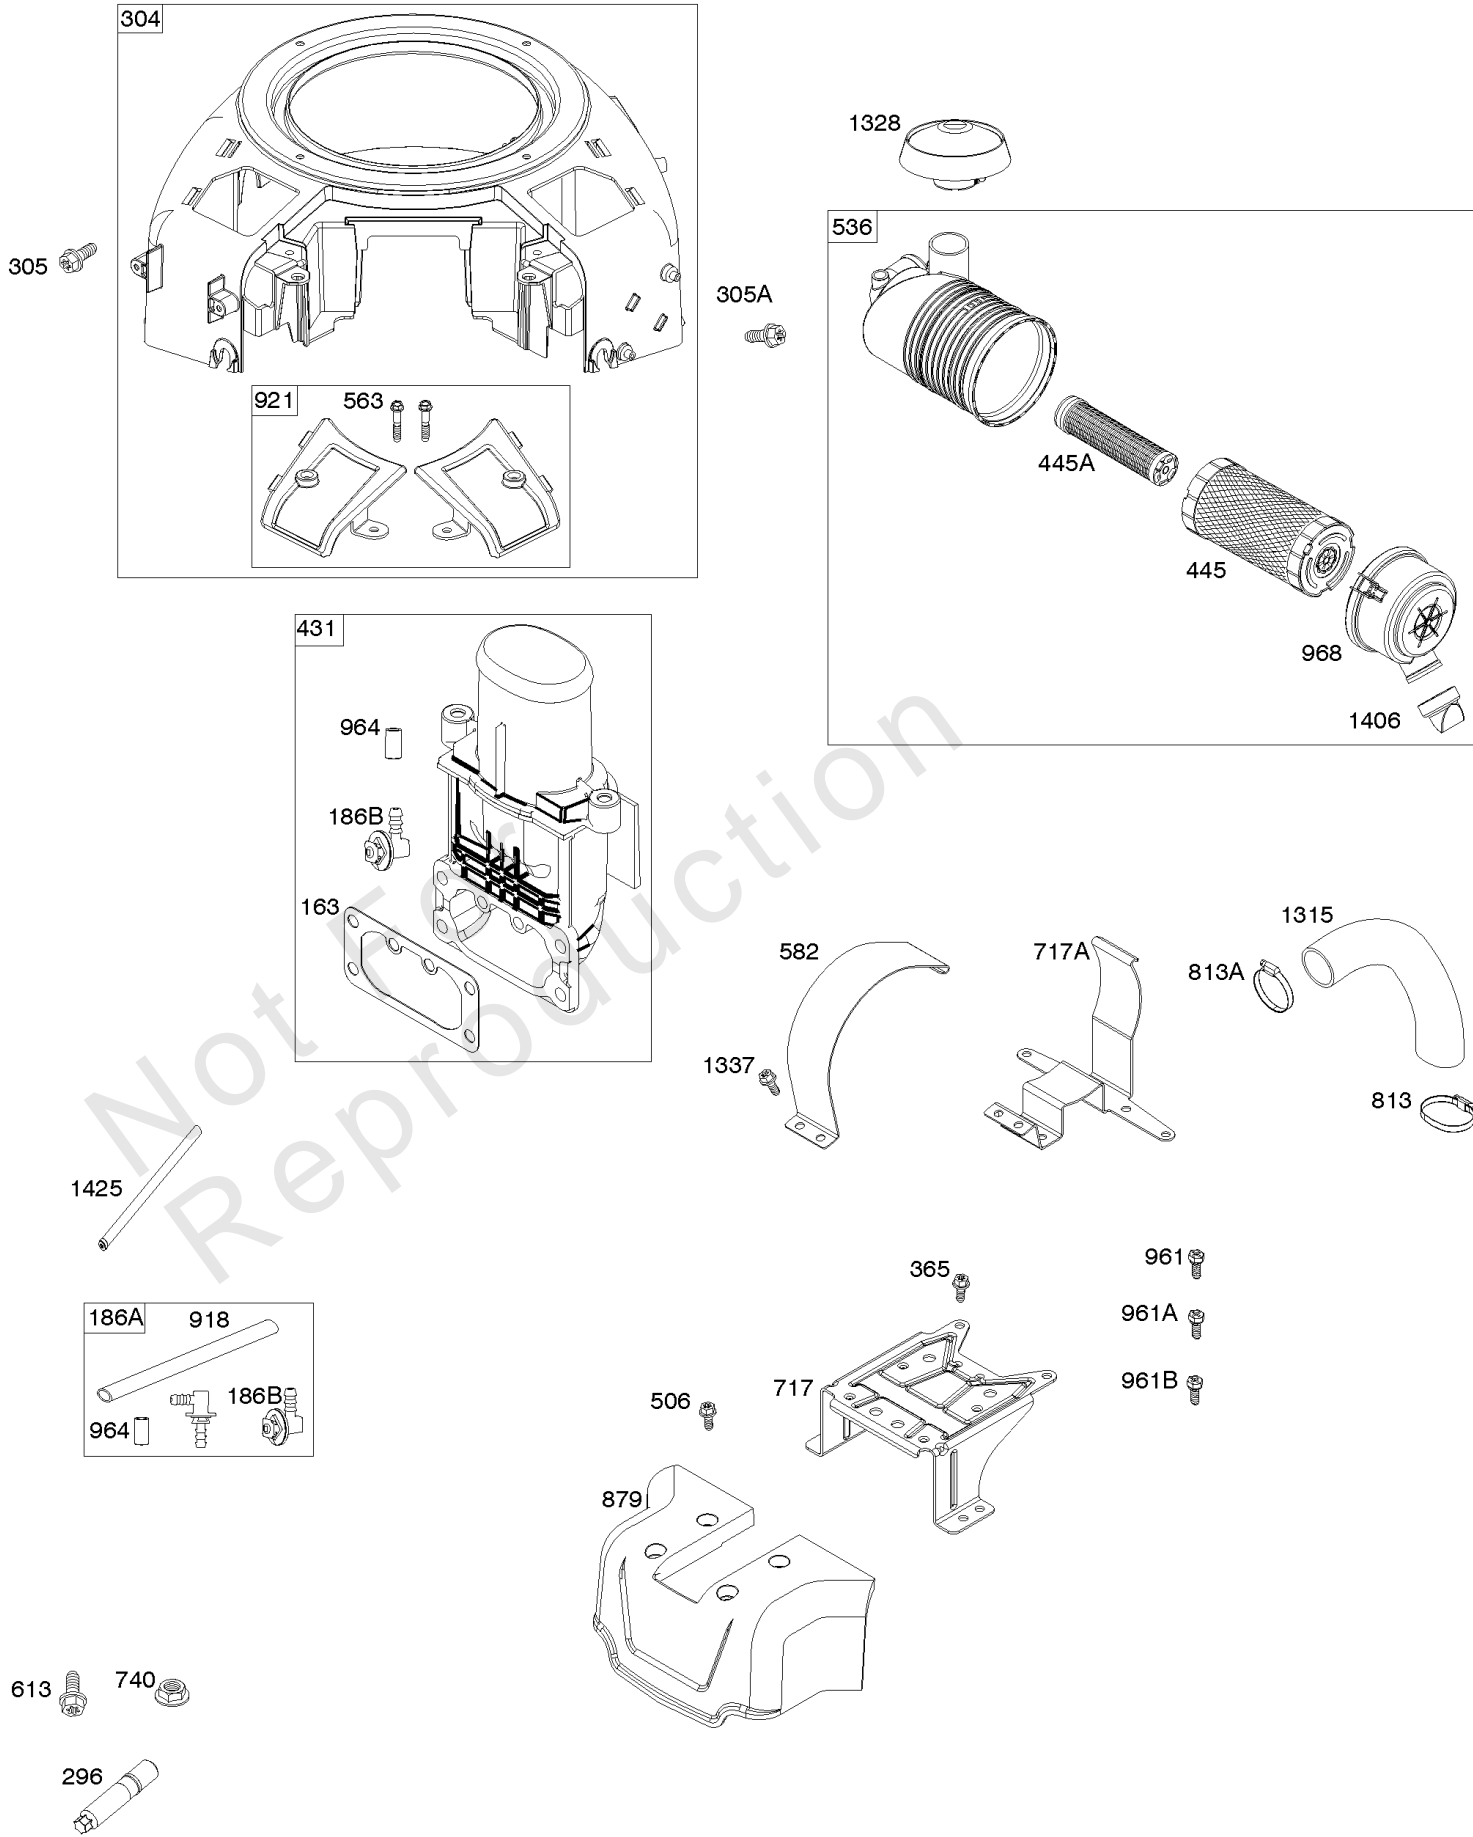

Model Components	Page
Blower Housing, Air Cleaner.....	4
Carburetor, Fuel Supply.....	6
Cylinder Head, Rocker Arm Cover, Intake Manifold.....	10
Cylinder, Crankshaft, Camshaft, Air Guides.....	14
Engine Sump, Oil Cooler, Dipstick/Tube Assembly.....	18
Engine/Valve Gasket Set, Carburetor Overhaul Kit.....	22
Flywheel, Controls, Wire Harness, Alternator, Starter.....	24
Replacement Engine - Europe, Middle East & Africa.....	28
Replacement Engine - US & Canada.....	29
Model 40, 44 & 49 Engine Accessories Catalog.....	30
Maintenance Kits.....	31
Engine Mounted Below Deck Mufflers.....	33
Engine Mounted Above Deck Mufflers.....	35
Spark Arrester/Deflector.....	37
Lubrication.....	39
Implement Mounted Above Deck Mufflers.....	41
Exhaust/Muffler Configurations.....	43
Electrical.....	45
Flywheel Guards.....	47
Speed Control.....	49
Muffler Mounting Hardware.....	51

Not For
Reproduction