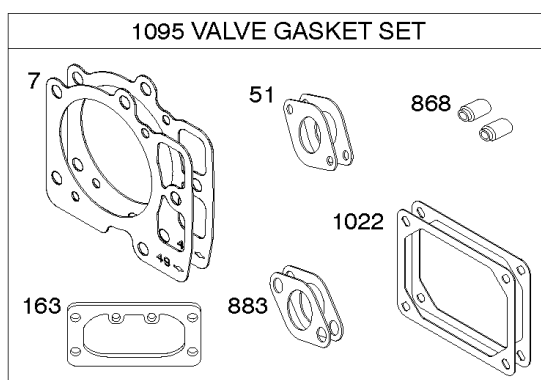

Engine/Valve Gasket Set, Carburetor Overhaul Kit

REF NO	PART NO	QTY	DESCRIPTION
3	593643		SEAL, Oil -(Magneto Side)
7	593485		GASKET, Cylinder Head
9	690937		GASKET, Breather -Used Before Code Date 15112300
20	593644		SEAL, Oil -(PTO Side)
51	690949		GASKET, Intake
51A	594427		GASKET, Intake
93	845864		BUSHING, Throttle Shaft
104	694918		PIN, Float Hinge
105	797410		VALVE, Float Needle
121	799132		KIT, Carburetor Overhaul
122	593425		SPACER, Carburetor
137	690994		GASKET, Float Bowl
150	841649		GASKET, Nozzle
163	691001		GASKET, Air Cleaner
276	695410		WASHER, Sealing
358	593676		GASKET SET, Engine
524	691032		SEAL, O-Ring
633	690722		SEAL, Choke/Throttle Shaft
672	690234		GASKET, Carburetor Plate
691	790574		SEAL, Governor Shaft
842	691031		SEAL, O-Ring -(Dipstick Tube)
850	100106		SEALANT, Liquid
868	690968		SEAL, Valve
883	690970		GASKET, Exhaust
987	808183		SEAL, Choke/Throttle Shaft
1022	690971		GASKET, Rocker Cover
1095	593492		GASKET SET, Valve
1124	690988		SEAL, O-Ring -(Fuel Transfer Tube)
1124A	841653		SEAL, O-Ring -(Fuel Transfer Tube)