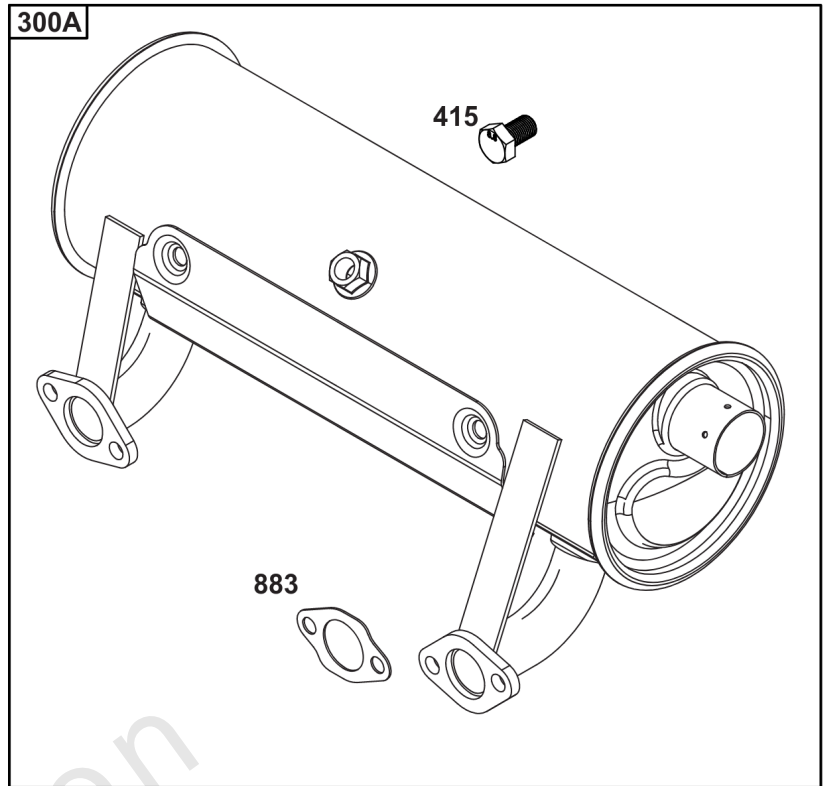

Engine Mounted Below Deck Mufflers

REF NO	PART NO	QTY	DESCRIPTION
300	594584	1	KIT-MUFFLER/GUARD -(Oil Filter Side Outlet) (Engine Supported) (O2 Sensor Port)
300A	593877	1	MUFFLER -(Starter Side Outlet) (Engine Supported) (O2 Sensor Port)
300B	594583	1	MUFFLER -(Starter Side Outlet) (Engine Supported) (No O2 Sensor Port)
300C	692120	1	MUFFLER -(Starter Side Outlet) (No O2 Sensor Port)
415	596859	1	PLUG -(O2 Sensor Port)
613	690341	4	SCREW -(Muffler)
613A	690363	4	SCREW -(Muffler)
883	594365	2	GASKET, Exhaust
883A	690970	2	GASKET, Exhaust
1177	690941	4	NUT -(Muffler)

Not For Reproduction