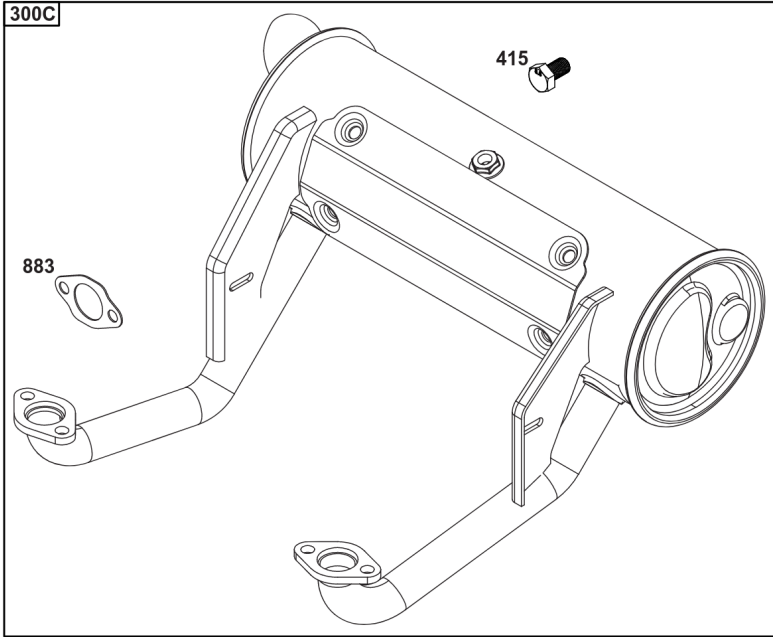

Not For
Reproduction

Engine Mounted Above Deck Mufflers

REF NO	PART NO	QTY	DESCRIPTION
300C	595138	1	MUFFLER -(Oil Filter Side Outlet) (Self-Supporting) (O2 Sensor Port)
300D	595139	1	MUFFLER -(Starter Side Outlet) (Self-Supporting) (O2 Sensor Port)
415	596859	1	PLUG -(O2 Sensor Port)
883	594365	2	GASKET, Exhaust

Not For Reproduction