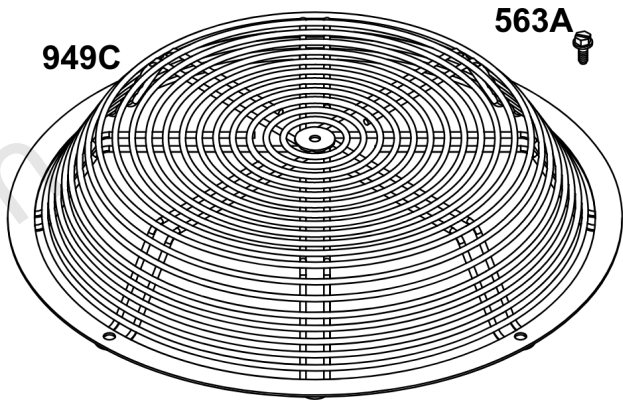

Not For
Reproduction

Flywheel Guards

REF NO	PART NO	QTY	DESCRIPTION
563	799360	1	SCREW -(Debris Screen Guard)
563A	597574	1	SCREW -(Debris Screen Guard)
563B	799359	1	SCREW -(Debris Screen Guard)
949	799357	1	GUARD, Debris Screen -(Static Cover Flywheel) (Requires 4 x 799360 Screw)
949A	797420YP	1	GUARD, Debris Screen -(Static Cover Flywheel High Flow) (Requires 4 x 799360 Screw)
949B	593206	1	GUARD, Debris Screen -(Static Cover Flywheel) (Requires 4 x 799359 Screw)
949C	597573	1	GUARD, Debris Screen -(Wire Static Flywheel Cover) (Requires 4x 597574 Screw) (For Commercial Series)

Not For Reproduction