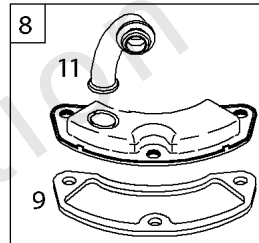

## Cylinder Head, Rocker Arm Cover, Intake Manifold

REF NO	PART NO	QTY	DESCRIPTION
5	593838		HEAD, Cylinder -(Cylinder #1)
5A	593839		HEAD, Cylinder -(Cylinder #2)
7	593485		GASKET, Cylinder Head
13	592244		SCREW -(Cylinder Head)
33	593632		VALVE, Exhaust
34	793556		VALVE, Intake
35	694865		SPRING, Valve -(Intake)
36	694865		SPRING, Valve -(Exhaust)
42	499586		KEEPER, Valve
45	690977		TAPPET, Valve
50	593850		MANIFOLD, Intake
51	593849		GASKET, Intake
51A	593851		GASKET, Intake
54	699816		SCREW -(Intake Manifold)
163	691001		GASKET, Air Cleaner
192	690083		ADJUSTER, Rocker Arm
337	792015		PLUG, Spark
383	19576S		WRENCH, Spark Plug
798	697890		SCREW -(Rocker Arm)
868	690968		SEAL, Valve
883	594365		GASKET, Exhaust
914	593637		SCREW -(Rocker Cover)
918A	593641		HOSE, Vacuum -(2.9" Long)
961	691108		SCREW -(Air Cleaner Bracket)
964	799159		CAP, Connector
1022	690971		GASKET, Rocker Cover
1023	593854		COVER, Rocker -(Cylinder #1)
1023A	593855		COVER, Rocker -(Cylinder #2)
1026	690981		ROD, Push -(Steel)
1026A	690982		ROD, Push -(Aluminum)
1029	690972		ARM, Rocker
1029A	807323		ARM, Rocker
1100	791959		PIVOT, Rocker Arm
1491	699816		SCREW -(Throttle Body)

## Cylinder, Crankshaft, Camshaft, Air Guides

REF NO	PART NO	QTY	DESCRIPTION
505	691029		NUT -(Governor Control Lever)
540	594325		PLATE, Baffle
562	690311		BOLT -(Governor Control Lever)
573	593607		PLATE, Back
584	594164		COVER, Breather Passage
618	594326		SCREW -(Baffle Plate)
718	690959		PIN, Locating
741	690980		GEAR, Timing
850	100106		SEALANT, Liquid
865	591667		COVER, Air Guide -(Valley)
1263	594166		REED, Breather
1264	594165		SCREW -(Breather Reed)
1319	794467		LABEL, Warning
1319A	797669		LABEL, Warning