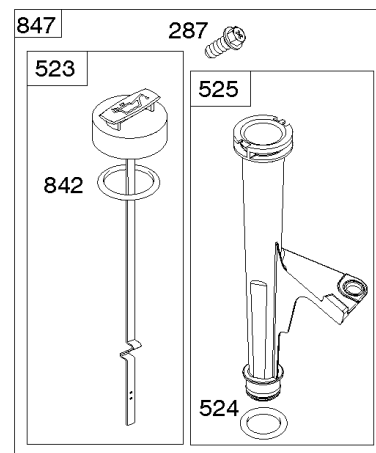

Engine Sump, Oil Pump, Dipstick/Tube Assembly

Mfg. No: 49E777-0001-G1

Engine Sump, Oil Pump, Dipstick/Tube Assembly

REF NO	PART NO	QTY	DESCRIPTION
4	593652		SUMP, Engine
15	690946		PLUG, Oil Drain
20	593644		SEAL, Oil -(PTO Side)
22	694966		SCREW -(Crankcase Cover/Sump)
170	593903		STUD -(Crankcase Cover/Sump)
219	793338		GEAR, Governor
220	799772		WASHER -(Governor Gear)
221	841026		CUP, Governor
239	792028		SWITCH, Oil Pressure
287	594937		SCREW -(Dipstick Tube)
400	796862		COOLER, Oil
404	690442		WASHER -(Governor Crank)
448	593631		BRACKET, Oil Cooler
523	691036		DIPSTICK
524	691032		SEAL, O-Ring
525	691037		TUBE, Dipstick
552	796638		BUSHING, Governor Crank
552A	690553		BUSHING, Governor Crank
601A	841597		CLAMP, Hose -(Oil Cooler Hose)
615	698290		RETAINER, Governor Shaft
616	691045		CRANK, Governor
691	790574		SEAL, Governor Shaft
742	690328		RETAINER, E Ring
750	796208		SCREW -(Oil Pump Cover)
829	593845		HOSE, Oil Cooler -(Oil Cooler Hose)
842	691031		SEAL, O-Ring -(Dipstick Tube)
847	499602		DIPSTICK/TUBE ASSEMBLY
850	100106		SEALANT, Liquid
943	593642		SEAL, O-Ring -(Oil Pump Cover)
965	796221		COVER, Oil Pump
1017	796214		SCREEN, Oil Pump
1024	796220		PUMP, Oil
1027	696854		FILTER, Oil
1028	796864		ADAPTER, Oil Filter
1366	799131		DIVERTER, Oil Cooler
1373	695629		SCREW -(Oil Cooler Bracket)
1373A	799105		SCREW -(Oil Cooler Bracket)
1374	796863		SEAL, O-Ring -(Oil Cooler Diverter)