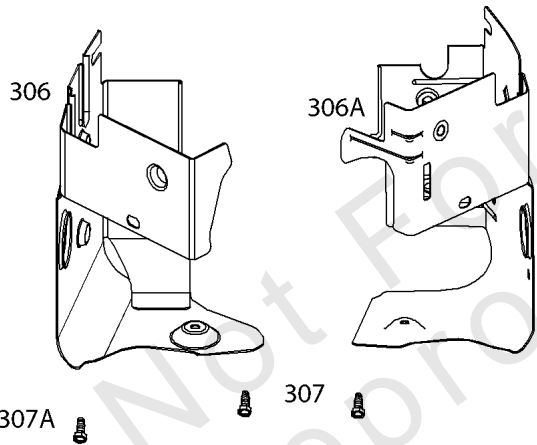

## Cylinder Head, Rocker Arm Cover, Intake Manifold

REF NO	PART NO	QTY	DESCRIPTION
5	593838		HEAD, Cylinder -(Cylinder #1)
5A	593839		HEAD, Cylinder -(Cylinder #2)
7	593485		GASKET, Cylinder Head
13	592244		SCREW -(Cylinder Head)
33	593632		VALVE, Exhaust
34	793556		VALVE, Intake
35	694865		SPRING, Valve -(Intake)
36	694865		SPRING, Valve -(Exhaust)
42	499586		KEEPER, Valve
45	690977		TAPPET, Valve
50	593850		MANIFOLD, Intake
51	593849		GASKET, Intake
51A	593851		GASKET, Intake
54	699816		SCREW -(Intake Manifold)
163	691001		GASKET, Air Cleaner
192	690083		ADJUSTER, Rocker Arm
337	792015		PLUG, Spark
383	19576S		WRENCH, Spark Plug
798	697890		SCREW -(Rocker Arm)
868	690968		SEAL, Valve
883	594365		GASKET, Exhaust
914	593637		SCREW -(Rocker Cover)
918A	593641		HOSE, Vacuum -(2.9" Long)
961	691108		SCREW -(Air Cleaner Bracket)
964	799159		CAP, Connector
1022	690971		GASKET, Rocker Cover
1023	593854		COVER, Rocker -(Cylinder #1)
1023A	593855		COVER, Rocker -(Cylinder #2)
1026	690981		ROD, Push -(Steel)
1026A	690982		ROD, Push -(Aluminum)
1029	690972		ARM, Rocker
1029A	807323		ARM, Rocker
1100	791959		PIVOT, Rocker Arm
1491	699816		SCREW -(Throttle Body)