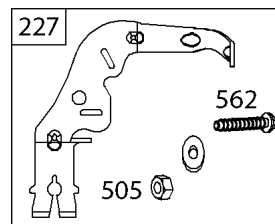

## Cylinder Head, Rocker Arm Cover, Intake Manifold

REF NO	PART NO	QTY	DESCRIPTION
5	593838		HEAD, Cylinder -(Cylinder #1)
5A	593839		HEAD, Cylinder -(Cylinder #2)
7	593485		GASKET, Cylinder Head
13	592244		SCREW -(Cylinder Head)
33	593632		VALVE, Exhaust
34	793556		VALVE, Intake
35	694865		SPRING, Valve -(Intake)
36	694865		SPRING, Valve -(Exhaust)
42	499586		KEEPER, Valve
45	690977		TAPPET, Valve
50	593850		MANIFOLD, Intake
51	593849		GASKET, Intake
51A	593851		GASKET, Intake
54	699816		SCREW -(Intake Manifold)
163	691001		GASKET, Air Cleaner
192	690083		ADJUSTER, Rocker Arm
337	792015		PLUG, Spark
383	19576S		WRENCH, Spark Plug
798	697890		SCREW -(Rocker Arm)
868	690968		SEAL, Valve
883	594365		GASKET, Exhaust
914	593637		SCREW -(Rocker Cover)
918A	593641		HOSE, Vacuum -(2.9" Long)
961	691108		SCREW -(Air Cleaner Bracket)
964	799159		CAP, Connector
1022	690971		GASKET, Rocker Cover
1023	593854		COVER, Rocker -(Cylinder #1)
1023A	593855		COVER, Rocker -(Cylinder #2)
1026	690981		ROD, Push -(Steel)
1026A	690982		ROD, Push -(Aluminum)
1029	690972		ARM, Rocker
1029A	807323		ARM, Rocker
1100	791959		PIVOT, Rocker Arm
1491	699816		SCREW -(Throttle Body)

## Cylinder, Crankshaft, Camshaft, Air Guides

REF NO	PART NO	QTY	DESCRIPTION
505	691029		NUT -(Governor Control Lever)
540	594325		PLATE, Baffle
562	690311		BOLT -(Governor Control Lever)
573	593607		PLATE, Back
584	594164		COVER, Breather Passage
618	594326		SCREW -(Baffle Plate)
718	690959		PIN, Locating
741	690980		GEAR, Timing
850	100106		SEALANT, Liquid
865	591667		COVER, Air Guide -(Valley)
1263	594166		REED, Breather
1264	594165		SCREW -(Breather Reed)
1319	794467		LABEL, Warning
1319A	797669		LABEL, Warning