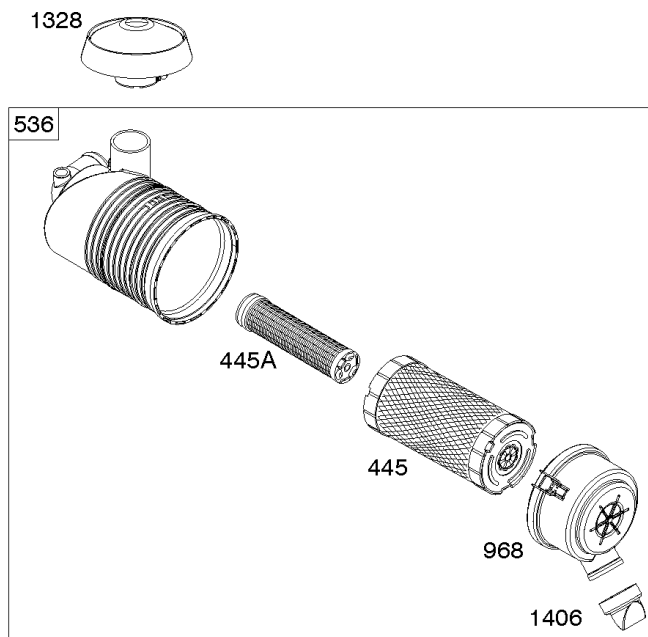

Blower Housing, Air Cleaner, Muffler

REF NO	PART NO	QTY	DESCRIPTION
163	691001		GASKET, Air Cleaner
186A	845141		CONNECTOR, Hose -(EVAP)
186B	593880		CONNECTOR, Hose -(EVAP)
296	591756		STUD -(Muffler)
300	593876		MUFFLER -(Right Outlet) -Used Before Code Date 21062800
300	593877		MUFFLER -(Left Outlet)
304	593622		HOUSING, Blower
305	691005		SCREW -(Blower Housing)
365	699816		SCREW -(Carburetor)
431	593630		ELBOW, Intake
445	841497		FILTER, A/C Cartridge
445A	821136		FILTER, A/C Cartridge
506	690297		SCREW -(Carburetor Cover)
536	593626		CLEANER, Air
563	698425		SCREW -(Debris Screen Guard)
582	593618		CLAMP, Air Cleaner
717	593619		BRACKET, Air Cleaner
717A	593620		BRACKET, Air Cleaner
740	690941		NUT -(Muffler Bracket) -Used Before Code Date 21062800
813	593624		CLAMP
813A	593625		CLAMP
879	593621		COVER, Carburetor/EFI
883	594365		GASKET, Exhaust -Used Before Code Date 21062800
918	799160		HOSE, Vacuum -(Length 9.4 Inches)
921	593629		COVER, Blower Housing
961	691108		SCREW -(Air Cleaner Bracket)
961A	593616		SCREW -(Air Cleaner Bracket)
961B	593617		SCREW -(Air Cleaner Bracket)
964	799159		CAP, Connector
968	593627		COVER, Air Cleaner
1315	593623		HOSE, Air Cleaner
1328	809907		CAP, A/C Rain
1337	593616		SCREW -(Air Cleaner Clamp)
1406	593628		VALVE, Debris
1425	845717		HOSE, Purge Line
1491A	593616		SCREW -(Throttle Body)