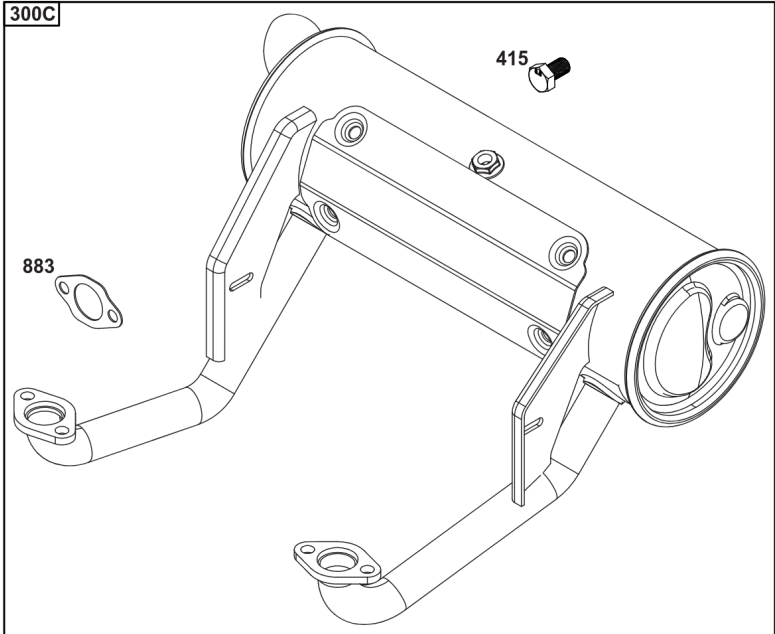

Not For
Reproduction

Engine Mounted Above Deck Mufflers

REF NO	PART NO	QTY	DESCRIPTION
300C	595138	1	MUFFLER -(Oil Filter Side Outlet) (Self-Supporting) (O2 Sensor Port)
300D	595139	1	MUFFLER -(Starter Side Outlet) (Self-Supporting) (O2 Sensor Port)
415	596859	1	PLUG -(O2 Sensor Port)
883	594365	2	GASKET, Exhaust

Not For Reproduction