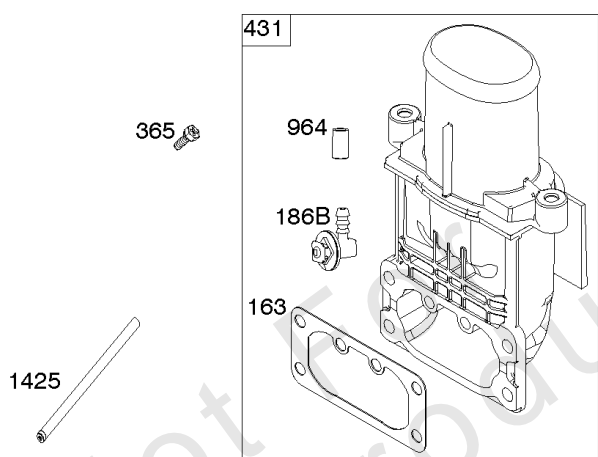

Blower Housing, Air Cleaner, Muffler

REF NO	PART NO	QTY	DESCRIPTION
163	691001		GASKET, Air Cleaner
186A	845141		CONNECTOR, Hose -(EVAP)
186B	593880		CONNECTOR, Hose -(EVAP)
296	591756		STUD -(Muffler)
300	593876		MUFFLER -(Right Outlet) -Used Before Code Date 21062800
300	593877		MUFFLER -(Left Outlet)
304	593622		HOUSING, Blower
305	691005		SCREW -(Blower Housing)
365	699816		SCREW -(Carburetor)
431	593630		ELBOW, Intake
445	841497		FILTER, A/C Cartridge
445A	821136		FILTER, A/C Cartridge
506	690297		SCREW -(Carburetor Cover)
536	593626		CLEANER, Air
563	698425		SCREW -(Debris Screen Guard)
582	593618		CLAMP, Air Cleaner
717	593619		BRACKET, Air Cleaner
717A	593620		BRACKET, Air Cleaner
740	690941		NUT -(Muffler Bracket) -Used Before Code Date 21062800
813	593624		CLAMP
813A	593625		CLAMP
879	593621		COVER, Carburetor/EFI
883	594365		GASKET, Exhaust -Used Before Code Date 21062800
918	799160		HOSE, Vacuum -(Length 9.4 Inches)
921	593629		COVER, Blower Housing
961	691108		SCREW -(Air Cleaner Bracket)
961A	593616		SCREW -(Air Cleaner Bracket)
961B	593617		SCREW -(Air Cleaner Bracket)
964	799159		CAP, Connector
968	593627		COVER, Air Cleaner
1315	593623		HOSE, Air Cleaner
1328	809907		CAP, A/C Rain
1337	593616		SCREW -(Air Cleaner Clamp)
1406	593628		VALVE, Debris
1425	845717		HOSE, Purge Line
1491A	593616		SCREW -(Throttle Body)