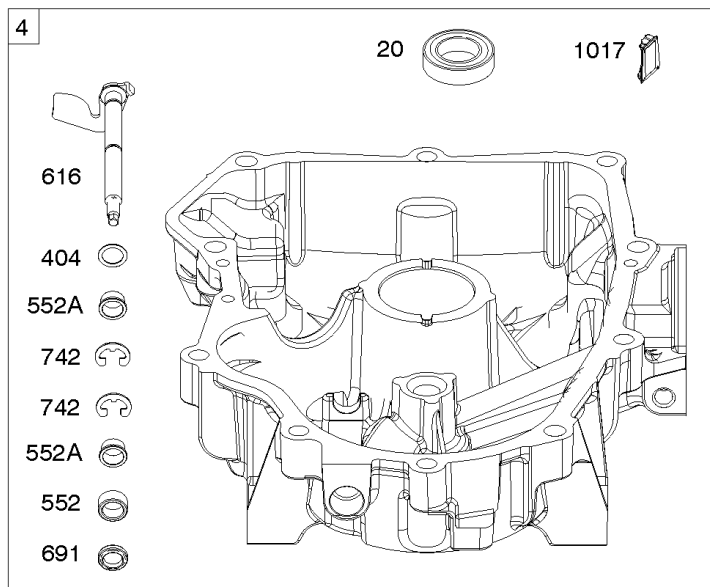

Engine Sump, Oil Pump, Dipstick/Tube Assembly

Mfg. No: 49E777-0001-G1

Engine Sump, Oil Pump, Dipstick/Tube Assembly

REF NO	PART NO	QTY	DESCRIPTION
4	593652		SUMP, Engine
15	690946		PLUG, Oil Drain
20	593644		SEAL, Oil -(PTO Side)
22	694966		SCREW -(Crankcase Cover/Sump)
170	593903		STUD -(Crankcase Cover/Sump)
219	793338		GEAR, Governor
220	799772		WASHER -(Governor Gear)
221	841026		CUP, Governor
239	792028		SWITCH, Oil Pressure
287	594937		SCREW -(Dipstick Tube)
400	796862		COOLER, Oil
404	690442		WASHER -(Governor Crank)
448	593631		BRACKET, Oil Cooler
523	691036		DIPSTICK
524	691032		SEAL, O-Ring
525	691037		TUBE, Dipstick
552	796638		BUSHING, Governor Crank
552A	690553		BUSHING, Governor Crank
601A	841597		CLAMP, Hose -(Oil Cooler Hose)
615	698290		RETAINER, Governor Shaft
616	691045		CRANK, Governor
691	790574		SEAL, Governor Shaft
742	690328		RETAINER, E Ring
750	796208		SCREW -(Oil Pump Cover)
829	593845		HOSE, Oil Cooler -(Oil Cooler Hose)
842	691031		SEAL, O-Ring -(Dipstick Tube)
847	499602		DIPSTICK/TUBE ASSEMBLY
850	100106		SEALANT, Liquid
943	593642		SEAL, O-Ring -(Oil Pump Cover)
965	796221		COVER, Oil Pump
1017	796214		SCREEN, Oil Pump
1024	796220		PUMP, Oil
1027	696854		FILTER, Oil
1028	796864		ADAPTER, Oil Filter
1366	799131		DIVERTER, Oil Cooler
1373	695629		SCREW -(Oil Cooler Bracket)
1373A	799105		SCREW -(Oil Cooler Bracket)
1374	796863		SEAL, O-Ring -(Oil Cooler Diverter)