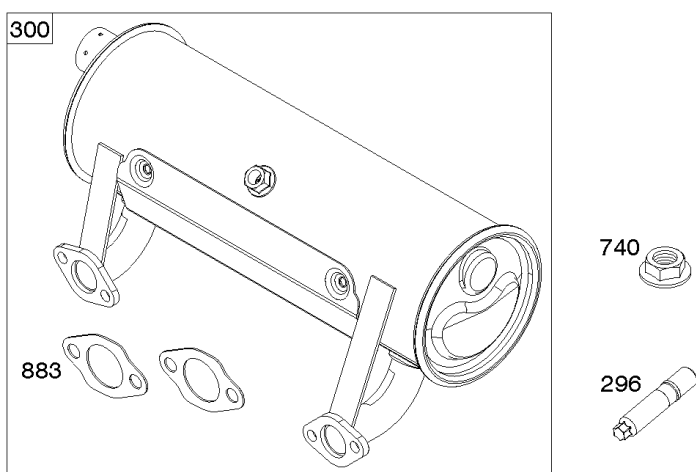

Blower Housing, Air Cleaner, Muffler

REF NO	PART NO	QTY	DESCRIPTION
163	691001		GASKET, Air Cleaner
186A	845141		CONNECTOR, Hose -(EVAP)
186B	593880		CONNECTOR, Hose -(EVAP)
296	591756		STUD -(Muffler)
300	593876		MUFFLER -(Right Outlet) -Used Before Code Date 21062800
300	593877		MUFFLER -(Left Outlet)
304	593622		HOUSING, Blower
305	691005		SCREW -(Blower Housing)
365	699816		SCREW -(Carburetor)
431	593630		ELBOW, Intake
445	841497		FILTER, A/C Cartridge
445A	821136		FILTER, A/C Cartridge
506	690297		SCREW -(Carburetor Cover)
536	593626		CLEANER, Air
563	698425		SCREW -(Debris Screen Guard)
582	593618		CLAMP, Air Cleaner
717	593619		BRACKET, Air Cleaner
717A	593620		BRACKET, Air Cleaner
740	690941		NUT -(Muffler Bracket) -Used Before Code Date 21062800
813	593624		CLAMP
813A	593625		CLAMP
879	593621		COVER, Carburetor/EFI
883	594365		GASKET, Exhaust -Used Before Code Date 21062800
918	799160		HOSE, Vacuum -(Length 9.4 Inches)
921	593629		COVER, Blower Housing
961	691108		SCREW -(Air Cleaner Bracket)
961A	593616		SCREW -(Air Cleaner Bracket)
961B	593617		SCREW -(Air Cleaner Bracket)
964	799159		CAP, Connector
968	593627		COVER, Air Cleaner
1315	593623		HOSE, Air Cleaner
1328	809907		CAP, A/C Rain
1337	593616		SCREW -(Air Cleaner Clamp)
1406	593628		VALVE, Debris
1425	845717		HOSE, Purge Line
1491A	593616		SCREW -(Throttle Body)