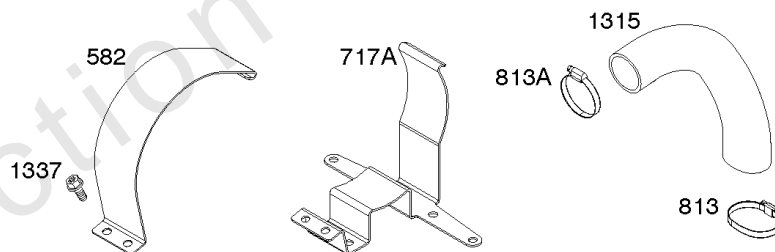

Blower Housing, Air Cleaner, Muffler

REF NO	PART NO	QTY	DESCRIPTION
163	691001		GASKET, Air Cleaner
186A	845141		CONNECTOR, Hose -(EVAP)
186B	593880		CONNECTOR, Hose -(EVAP)
296	591756		STUD -(Muffler)
300	593876		MUFFLER -(Right Outlet) -Used Before Code Date 21062800
300	593877		MUFFLER -(Left Outlet)
304	593622		HOUSING, Blower
305	691005		SCREW -(Blower Housing)
365	699816		SCREW -(Carburetor)
431	593630		ELBOW, Intake
445	841497		FILTER, A/C Cartridge
445A	821136		FILTER, A/C Cartridge
506	690297		SCREW -(Carburetor Cover)
536	593626		CLEANER, Air
563	698425		SCREW -(Debris Screen Guard)
582	593618		CLAMP, Air Cleaner
717	593619		BRACKET, Air Cleaner
717A	593620		BRACKET, Air Cleaner
740	690941		NUT -(Muffler Bracket) -Used Before Code Date 21062800
813	593624		CLAMP
813A	593625		CLAMP
879	593621		COVER, Carburetor/EFI
883	594365		GASKET, Exhaust -Used Before Code Date 21062800
918	799160		HOSE, Vacuum -(Length 9.4 Inches)
921	593629		COVER, Blower Housing
961	691108		SCREW -(Air Cleaner Bracket)
961A	593616		SCREW -(Air Cleaner Bracket)
961B	593617		SCREW -(Air Cleaner Bracket)
964	799159		CAP, Connector
968	593627		COVER, Air Cleaner
1315	593623		HOSE, Air Cleaner
1328	809907		CAP, A/C Rain
1337	593616		SCREW -(Air Cleaner Clamp)
1406	593628		VALVE, Debris
1425	845717		HOSE, Purge Line
1491A	593616		SCREW -(Throttle Body)