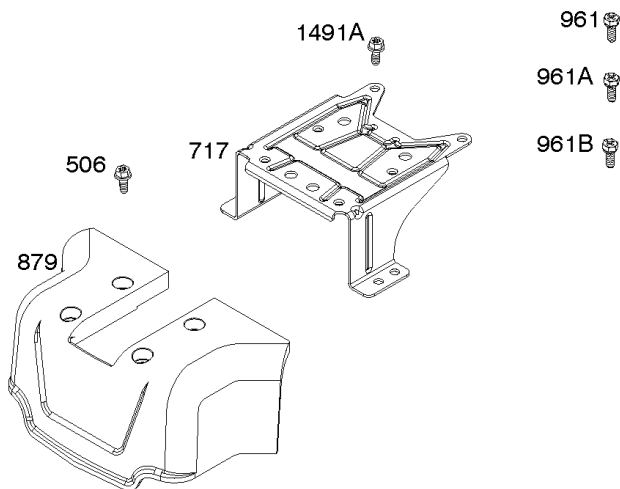

Blower Housing, Air Cleaner, Muffler

REF NO	PART NO	QTY	DESCRIPTION
163	691001		GASKET, Air Cleaner
186A	845141		CONNECTOR, Hose -(EVAP)
186B	593880		CONNECTOR, Hose -(EVAP)
296	591756		STUD -(Muffler)
300	593876		MUFFLER -(Right Outlet) -Used Before Code Date 21062800
300	593877		MUFFLER -(Left Outlet)
304	593622		HOUSING, Blower
305	691005		SCREW -(Blower Housing)
365	699816		SCREW -(Carburetor)
431	593630		ELBOW, Intake
445	841497		FILTER, A/C Cartridge
445A	821136		FILTER, A/C Cartridge
506	690297		SCREW -(Carburetor Cover)
536	593626		CLEANER, Air
563	698425		SCREW -(Debris Screen Guard)
582	593618		CLAMP, Air Cleaner
717	593619		BRACKET, Air Cleaner
717A	593620		BRACKET, Air Cleaner
740	690941		NUT -(Muffler Bracket) -Used Before Code Date 21062800
813	593624		CLAMP
813A	593625		CLAMP
879	593621		COVER, Carburetor/EFI
883	594365		GASKET, Exhaust -Used Before Code Date 21062800
918	799160		HOSE, Vacuum -(Length 9.4 Inches)
921	593629		COVER, Blower Housing
961	691108		SCREW -(Air Cleaner Bracket)
961A	593616		SCREW -(Air Cleaner Bracket)
961B	593617		SCREW -(Air Cleaner Bracket)
964	799159		CAP, Connector
968	593627		COVER, Air Cleaner
1315	593623		HOSE, Air Cleaner
1328	809907		CAP, A/C Rain
1337	593616		SCREW -(Air Cleaner Clamp)
1406	593628		VALVE, Debris
1425	845717		HOSE, Purge Line
1491A	593616		SCREW -(Throttle Body)