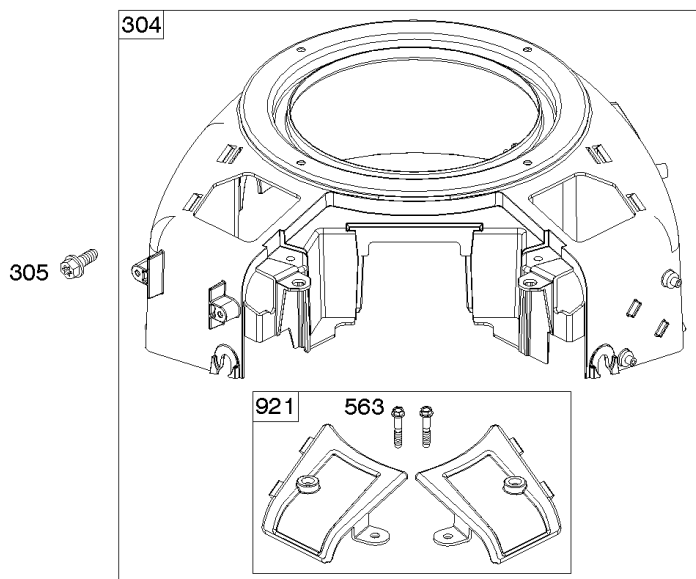

Blower Housing, Air Cleaner, Muffler

REF NO	PART NO	QTY	DESCRIPTION
163	691001		GASKET, Air Cleaner
186A	845141		CONNECTOR, Hose -(EVAP)
186B	593880		CONNECTOR, Hose -(EVAP)
296	591756		STUD -(Muffler)
300	593876		MUFFLER -(Right Outlet) -Used Before Code Date 21062800
300	593877		MUFFLER -(Left Outlet)
304	593622		HOUSING, Blower
305	691005		SCREW -(Blower Housing)
365	699816		SCREW -(Carburetor)
431	593630		ELBOW, Intake
445	841497		FILTER, A/C Cartridge
445A	821136		FILTER, A/C Cartridge
506	690297		SCREW -(Carburetor Cover)
536	593626		CLEANER, Air
563	698425		SCREW -(Debris Screen Guard)
582	593618		CLAMP, Air Cleaner
717	593619		BRACKET, Air Cleaner
717A	593620		BRACKET, Air Cleaner
740	690941		NUT -(Muffler Bracket) -Used Before Code Date 21062800
813	593624		CLAMP
813A	593625		CLAMP
879	593621		COVER, Carburetor/EFI
883	594365		GASKET, Exhaust -Used Before Code Date 21062800
918	799160		HOSE, Vacuum -(Length 9.4 Inches)
921	593629		COVER, Blower Housing
961	691108		SCREW -(Air Cleaner Bracket)
961A	593616		SCREW -(Air Cleaner Bracket)
961B	593617		SCREW -(Air Cleaner Bracket)
964	799159		CAP, Connector
968	593627		COVER, Air Cleaner
1315	593623		HOSE, Air Cleaner
1328	809907		CAP, A/C Rain
1337	593616		SCREW -(Air Cleaner Clamp)
1406	593628		VALVE, Debris
1425	845717		HOSE, Purge Line
1491A	593616		SCREW -(Throttle Body)