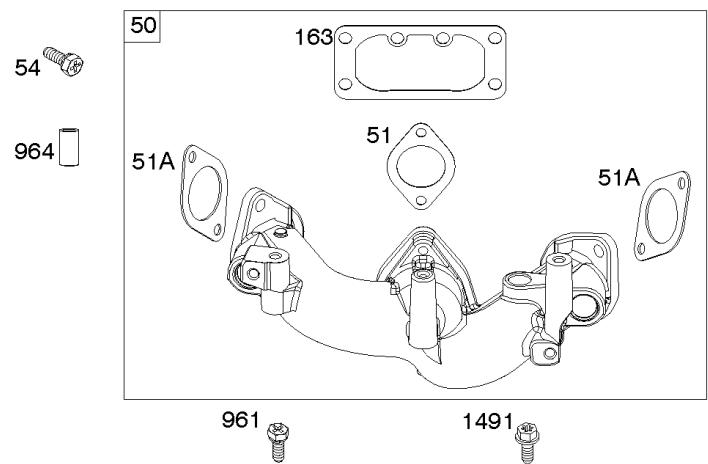

Cylinder Head, Rocker Arm Cover, Intake Manifold

REF NO	PART NO	QTY	DESCRIPTION
5	593838		HEAD, Cylinder -(Cylinder #1)
5A	593839		HEAD, Cylinder -(Cylinder #2)
7	593485		GASKET, Cylinder Head
13	592244		SCREW -(Cylinder Head)
33	593632		VALVE, Exhaust
34	793556		VALVE, Intake
35	694865		SPRING, Valve -(Intake)
36	694865		SPRING, Valve -(Exhaust)
42	499586		KEEPER, Valve
45	690977		TAPPET, Valve
50	593850		MANIFOLD, Intake
51	593849		GASKET, Intake
51A	593851		GASKET, Intake
54	699816		SCREW -(Intake Manifold)
163	691001		GASKET, Air Cleaner
192	690083		ADJUSTER, Rocker Arm
337	792015		PLUG, Spark
383	19576S		WRENCH, Spark Plug
798	697890		SCREW -(Rocker Arm)
868	690968		SEAL, Valve
883	594365		GASKET, Exhaust
914	593637		SCREW -(Rocker Cover)
918A	593641		HOSE, Vacuum -(2.9" Long)
961	691108		SCREW -(Air Cleaner Bracket)
964	799159		CAP, Connector
1022	690971		GASKET, Rocker Cover
1023	593854		COVER, Rocker -(Cylinder #1)
1023A	593855		COVER, Rocker -(Cylinder #2)
1026	690981		ROD, Push -(Steel)
1026A	690982		ROD, Push -(Aluminum)
1029	690972		ARM, Rocker
1029A	807323		ARM, Rocker
1100	791959		PIVOT, Rocker Arm
1491	699816		SCREW -(Throttle Body)