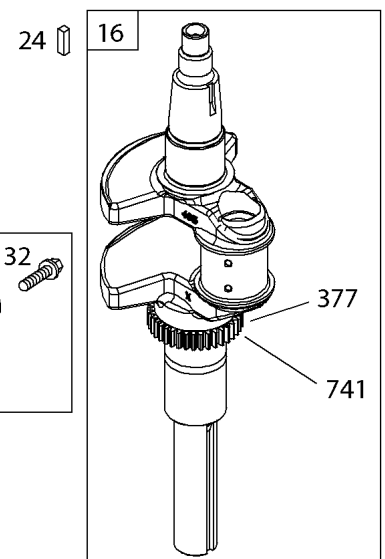

Cylinder, Crankshaft, Camshaft, Air Guides

REF NO	PART NO	QTY	DESCRIPTION
505	691029		NUT -(Governor Control Lever)
540	594325		PLATE, Baffle
562	690311		BOLT -(Governor Control Lever)
573	593607		PLATE, Back
584	594164		COVER, Breather Passage
618	594326		SCREW -(Baffle Plate)
718	690959		PIN, Locating
741	690980		GEAR, Timing
850	100106		SEALANT, Liquid
865	591667		COVER, Air Guide -(Valley)
1263	594166		REED, Breather
1264	594165		SCREW -(Breather Reed)
1319	794467		LABEL, Warning
1319A	797669		LABEL, Warning