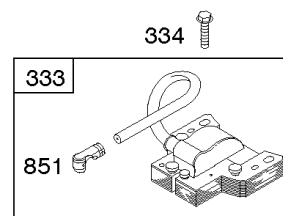

Alternator, Ignition, Motor-Starter

REF NO	PART NO	QTY	DESCRIPTION
286	594800		MODULE, Oil Sensor -Used After Code Date 15042700
286	798796		MODULE, Oil Sensor -Used Before Code Date 15052800
309	695479		MOTOR, Starter
310	690323		SCREW -(Starter Motor)
318	691693		SCREW -(Mounting Bracket)
318A	795026		SCREW -(Mounting Bracket)
333	591459		ARMATURE-MAGNETO -Used After Code Date 12042200
333	492341		ARMATURE, Magneto -Used Before Code Date 12042300
334	699477		SCREW -(Magneto Armature)
356	695630		WIRE, Stop
356A	799721		WIRE, Stop
364A	699947		TERMINAL, Oil Plug
462	691261		WASHER -(Starter Cable)
474D	695466		ALTERNATOR -(10 AMP)
474E	790320		ALTERNATOR -(20 Amp)
474G	695730		ALTERNATOR -(3 Amp. DC)
493	691177		BRACKET, Mounting
493A	798803		BRACKET, Mounting
493B	699048		BRACKET, Mounting
500	691086		WASHER -(Key Switch)
501	797375		REGULATOR -(10 and 16 Amp Regulated)
501A	790325		REGULATOR -(20 Amp)
503	691532		STRAP, Starter
510	693699		DRIVE, Starter
513	692024		CLUTCH, Drive
526	690297		SCREW -(Regulator) (10-16 Amp Regulated)
526A	690326		SCREW -(Regulator) (20 Amp)
577	690795		CABLE, Starter
578	798802		WIRE ASSEMBLY
578A	692306		WIRE ASSEMBLY
578B	590689		WIRE ASSEMBLY
579	691029		NUT -(Starter Cable)
664	691087		NUT -(Key Switch)
697	795026		SCREW -(Starter Motor) (Drive Cap)
729	799133		CLIP, Wire
783	693713		GEAR, Pinion
799	699691		SCREW -(Oil Sensor)

Camshaft, Crankshaft, Cylinder, Piston/Rings/Connecting Rod, Warning Label

Mfg. No: 19L232-0315-F1

- 1036 EMISSIONS LABEL
- 1319 WARNING LABEL
- 1319A WARNING LABEL

Camshaft, Crankshaft, Cylinder, Piston/Rings/Connecting Rod, Warning Label