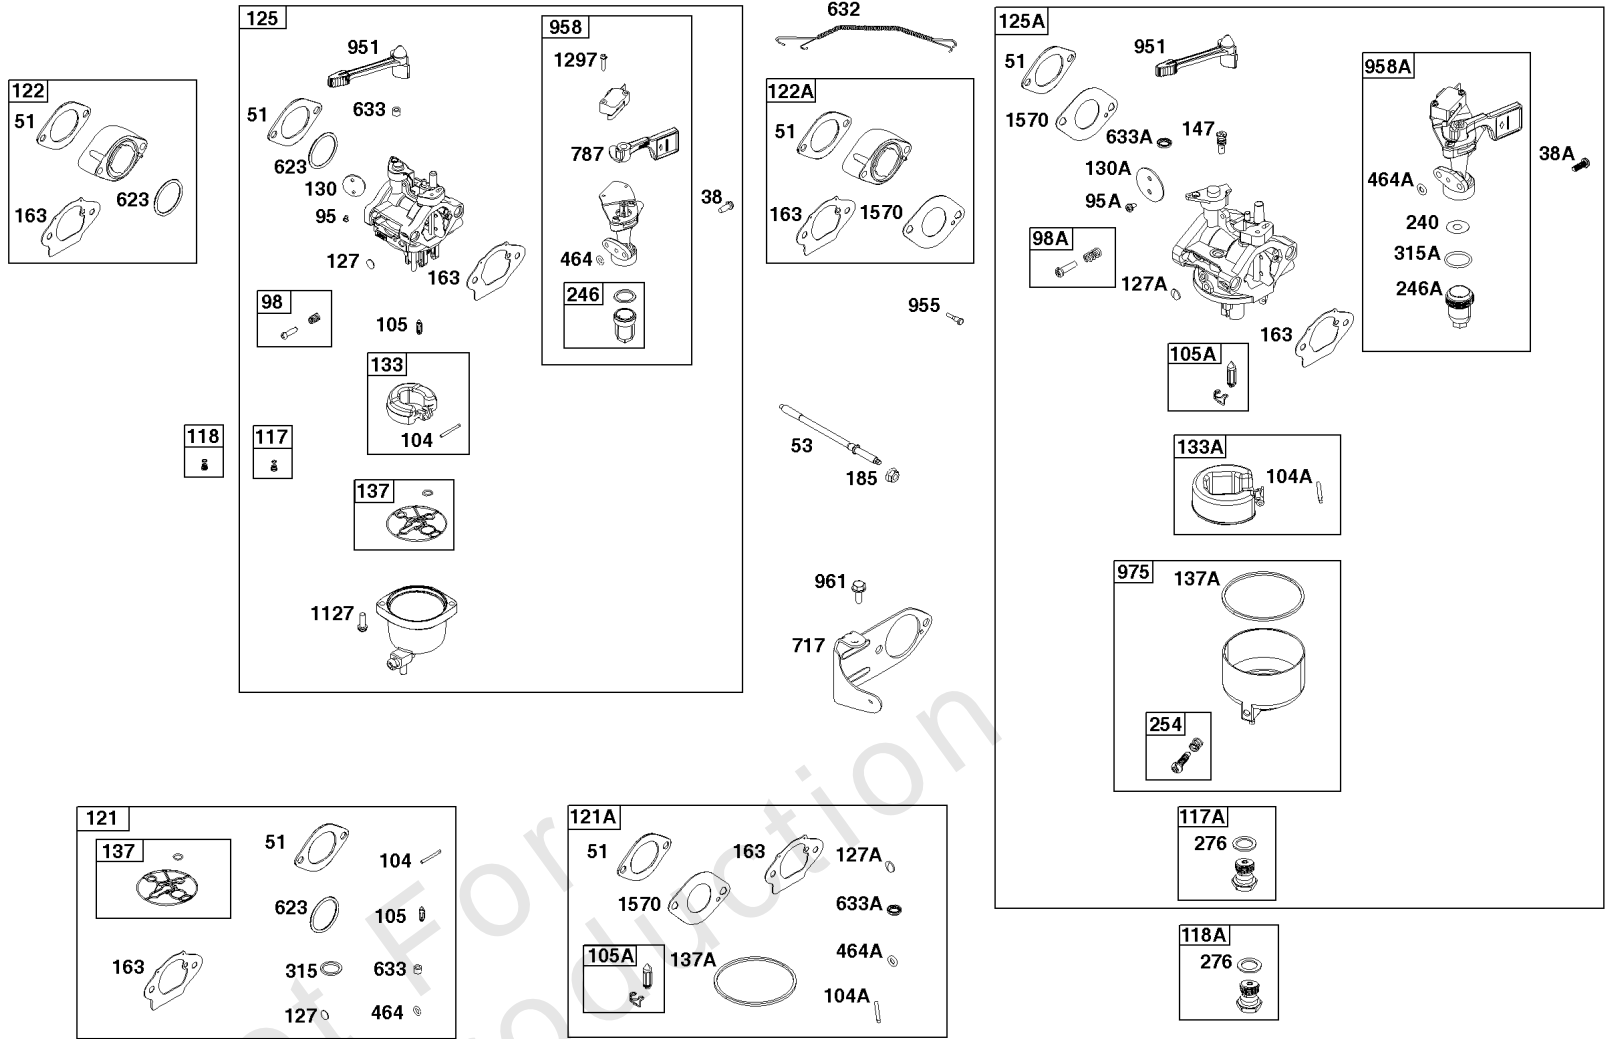

Carburetor Group

REF NO	PART NO	QTY	DESCRIPTION
133	694914	1	FLOAT, Carburetor -Used Before Code Date 18112600
133A	84004490	1	FLOAT, Carburetor -Used After Code Date 18112500
137	799991	1	GASKET, Float Bowl -Used Before Code Date 18112600
137A	84004205	1	GASKET, Float Bowl -Used After Code Date 18112500
147	594872	1	JET, Pilot -Used After Code Date 18112500
163	798962	1	GASKET, Air Cleaner
185	-----	2	NUT -(Part information located in Air Cleaner Group.)
240	597039	1	FILTER, Fuel -Used After Code Date 18112500
246	595153	1	BOWL-FUEL VALVE-STRAINER -Used Before Code Date 18112600
246A	597043	1	BOWL, Fuel Filter -Used After Code Date 18112500
254	595322	1	DRAIN, Carburetor Bowl -Used After Code Date 18112500
276	84004488	1	WASHER, Sealing -Used After Code Date 18112500
315	799035	1	SEAL, O-Ring -(Fuel Filter Bowl) -Used Before Code Date 18112600
315A	597735	1	GASKET, Fuel Bowl -(Fuel Filter Bowl) -Used After Code Date 18112500
464	698550	1	SEAL, O-Ring -(Fuel Shut-off Valve) -Used Before Code Date 18112600
464A	595320	1	SEAL, O-Ring -(Fuel Shut-off Valve) -Used After Code Date 18112500
623	799051	1	SEAL, O-Ring -(Carburetor Spacer) -Used Before Code Date 18112600
632	-----	1	SPRING/LINK, Mechanical Governor -(Part information located in Controls Group.)
633	690722	1	SEAL, Choke/Throttle Shaft -Used Before Code Date 18112600
633A	84004398	1	SEAL, Choke/Throttle Shaft -Used After Code Date 18112500
717	798989	1	BRACKET, Air Cleaner -Used Before Code Date 18112600
717	84004868	1	BRACKET, Air Cleaner -Used After Code Date 18112500
787	798635	1	ARM, Lever -Used Before Code Date 18112600
951	798528	1	LEVER, Choke
955	595329	1	PLUG, Carburetor -Used After Code Date 18112500
958	799073	1	VALVE, Fuel Shut Off -Used Before Code Date 18112600
958A	84004839	1	VALVE, Fuel Shut Off -Used After Code Date 18112500
961	699691	1	SCREW -(Air Cleaner Bracket)
975	84004204	1	BOWL, Float -Used After Code Date 18112500