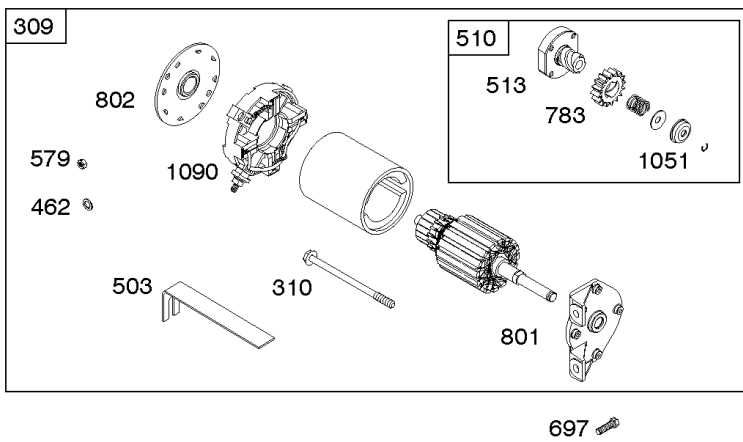

Parts Manual

Mfg. No: 19L232-0315-F1

Model Components	Page
Air Cleaner, Exhaust.	4
Alternator, Ignition, Motor-Starter.	6
Blower Housing/Shrouds, Flywheel, Rewind Starter.	10
Camshaft, Crankshaft, Cylinder, Piston/Rings/Connecting Rod, Warning Label.	12
Carburetor Group.	14
Controls, Fuel Supply, Governor Spring.	20
Crankcase Cover, Gear Reduction.	24
Cylinder Head, Gasket Set - Engine, Gasket Set -Valve.	26
Replacement Engine - Europe, Middle East & Africa.	28
Replacement Engine - US & Canada.	29

Alternator, Ignition, Motor-Starter

REF NO	PART NO	QTY	DESCRIPTION
286	594800		MODULE, Oil Sensor -Used After Code Date 15042700
286	798796		MODULE, Oil Sensor -Used Before Code Date 15052800
309	695479		MOTOR, Starter
310	690323		SCREW -(Starter Motor)
318	691693		SCREW -(Mounting Bracket)
318A	795026		SCREW -(Mounting Bracket)
333	591459		ARMATURE-MAGNETO -Used After Code Date 12042200
333	492341		ARMATURE, Magneto -Used Before Code Date 12042300
334	699477		SCREW -(Magneto Armature)
356	695630		WIRE, Stop
356A	799721		WIRE, Stop
364A	699947		TERMINAL, Oil Plug
462	691261		WASHER -(Starter Cable)
474D	695466		ALTERNATOR -(10 AMP)
474E	790320		ALTERNATOR -(20 Amp)
474G	695730		ALTERNATOR -(3 Amp. DC)
493	691177		BRACKET, Mounting
493A	798803		BRACKET, Mounting
493B	699048		BRACKET, Mounting
500	691086		WASHER -(Key Switch)
501	797375		REGULATOR -(10 and 16 Amp Regulated)
501A	790325		REGULATOR -(20 Amp)
503	691532		STRAP, Starter
510	693699		DRIVE, Starter
513	692024		CLUTCH, Drive
526	690297		SCREW -(Regulator) (10-16 Amp Regulated)
526A	690326		SCREW -(Regulator) (20 Amp)
577	690795		CABLE, Starter
578	798802		WIRE ASSEMBLY
578A	692306		WIRE ASSEMBLY
578B	590689		WIRE ASSEMBLY
579	691029		NUT -(Starter Cable)
664	691087		NUT -(Key Switch)
697	795026		SCREW -(Starter Motor) (Drive Cap)
729	799133		CLIP, Wire
783	693713		GEAR, Pinion
799	699691		SCREW -(Oil Sensor)