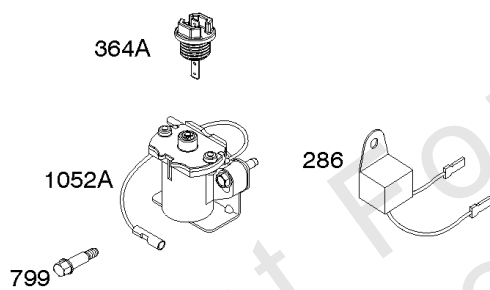

Parts Manual

Mfg. No: 19L232-0315-F1

Model Components	Page
Air Cleaner, Exhaust.	4
Alternator, Ignition, Motor-Starter.	6
Blower Housing/Shrouds, Flywheel, Rewind Starter.	10
Camshaft, Crankshaft, Cylinder, Piston/Rings/Connecting Rod, Warning Label.	12
Carburetor Group.	14
Controls, Fuel Supply, Governor Spring.	20
Crankcase Cover, Gear Reduction.	24
Cylinder Head, Gasket Set - Engine, Gasket Set -Valve.	26
Replacement Engine - Europe, Middle East & Africa.	28
Replacement Engine - US & Canada.	29

Alternator, Ignition, Motor-Starter

REF NO	PART NO	QTY	DESCRIPTION
286	594800		MODULE, Oil Sensor -Used After Code Date 15042700
286	798796		MODULE, Oil Sensor -Used Before Code Date 15052800
309	695479		MOTOR, Starter
310	690323		SCREW -(Starter Motor)
318	691693		SCREW -(Mounting Bracket)
318A	795026		SCREW -(Mounting Bracket)
333	591459		ARMATURE-MAGNETO -Used After Code Date 12042200
333	492341		ARMATURE, Magneto -Used Before Code Date 12042300
334	699477		SCREW -(Magneto Armature)
356	695630		WIRE, Stop
356A	799721		WIRE, Stop
364A	699947		TERMINAL, Oil Plug
462	691261		WASHER -(Starter Cable)
474D	695466		ALTERNATOR -(10 AMP)
474E	790320		ALTERNATOR -(20 Amp)
474G	695730		ALTERNATOR -(3 Amp. DC)
493	691177		BRACKET, Mounting
493A	798803		BRACKET, Mounting
493B	699048		BRACKET, Mounting
500	691086		WASHER -(Key Switch)
501	797375		REGULATOR -(10 and 16 Amp Regulated)
501A	790325		REGULATOR -(20 Amp)
503	691532		STRAP, Starter
510	693699		DRIVE, Starter
513	692024		CLUTCH, Drive
526	690297		SCREW -(Regulator) (10-16 Amp Regulated)
526A	690326		SCREW -(Regulator) (20 Amp)
577	690795		CABLE, Starter
578	798802		WIRE ASSEMBLY
578A	692306		WIRE ASSEMBLY
578B	590689		WIRE ASSEMBLY
579	691029		NUT -(Starter Cable)
664	691087		NUT -(Key Switch)
697	795026		SCREW -(Starter Motor) (Drive Cap)
729	799133		CLIP, Wire
783	693713		GEAR, Pinion
799	699691		SCREW -(Oil Sensor)