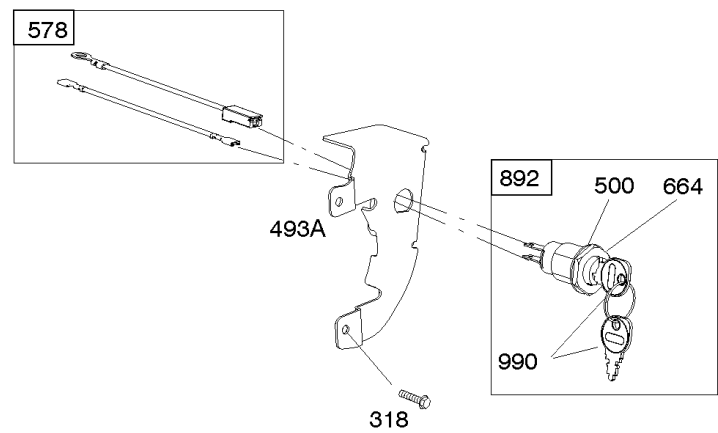

Alternator, Ignition, Motor-Starter

REF NO	PART NO	QTY	DESCRIPTION
286	594800		MODULE, Oil Sensor -Used After Code Date 15042700
286	798796		MODULE, Oil Sensor -Used Before Code Date 15052800
309	695479		MOTOR, Starter
310	690323		SCREW -(Starter Motor)
318	691693		SCREW -(Mounting Bracket)
318A	795026		SCREW -(Mounting Bracket)
333	591459		ARMATURE-MAGNETO -Used After Code Date 12042200
333	492341		ARMATURE, Magneto -Used Before Code Date 12042300
334	699477		SCREW -(Magneto Armature)
356	695630		WIRE, Stop
356A	799721		WIRE, Stop
364A	699947		TERMINAL, Oil Plug
462	691261		WASHER -(Starter Cable)
474D	695466		ALTERNATOR -(10 AMP)
474E	790320		ALTERNATOR -(20 Amp)
474G	695730		ALTERNATOR -(3 Amp. DC)
493	691177		BRACKET, Mounting
493A	798803		BRACKET, Mounting
493B	699048		BRACKET, Mounting
500	691086		WASHER -(Key Switch)
501	797375		REGULATOR -(10 and 16 Amp Regulated)
501A	790325		REGULATOR -(20 Amp)
503	691532		STRAP, Starter
510	693699		DRIVE, Starter
513	692024		CLUTCH, Drive
526	690297		SCREW -(Regulator) (10-16 Amp Regulated)
526A	690326		SCREW -(Regulator) (20 Amp)
577	690795		CABLE, Starter
578	798802		WIRE ASSEMBLY
578A	692306		WIRE ASSEMBLY
578B	590689		WIRE ASSEMBLY
579	691029		NUT -(Starter Cable)
664	691087		NUT -(Key Switch)
697	795026		SCREW -(Starter Motor) (Drive Cap)
729	799133		CLIP, Wire
783	693713		GEAR, Pinion
799	699691		SCREW -(Oil Sensor)

Alternator, Ignition, Motor-Starter

REF NO	PART NO	QTY	DESCRIPTION
801	694482		CAP-DRIVE
802	691286		CAP, End
813	690635		CLAMP
851	493880S		TERMINAL-SPARK PLUG
892	690646		SWITCH, Key
920	691656		SOLENOID, Starter
990	691959		SET, Key
1051	691265		RING, Retaining
1052A	794805		SENSOR, Oil -Used After Code Date 14093000
1052A	693805		SENSOR, Oil -Used Before Code Date 14100100
1090	691293		RETAINER, Brush
1119	699772		SCREW -(Alternator)