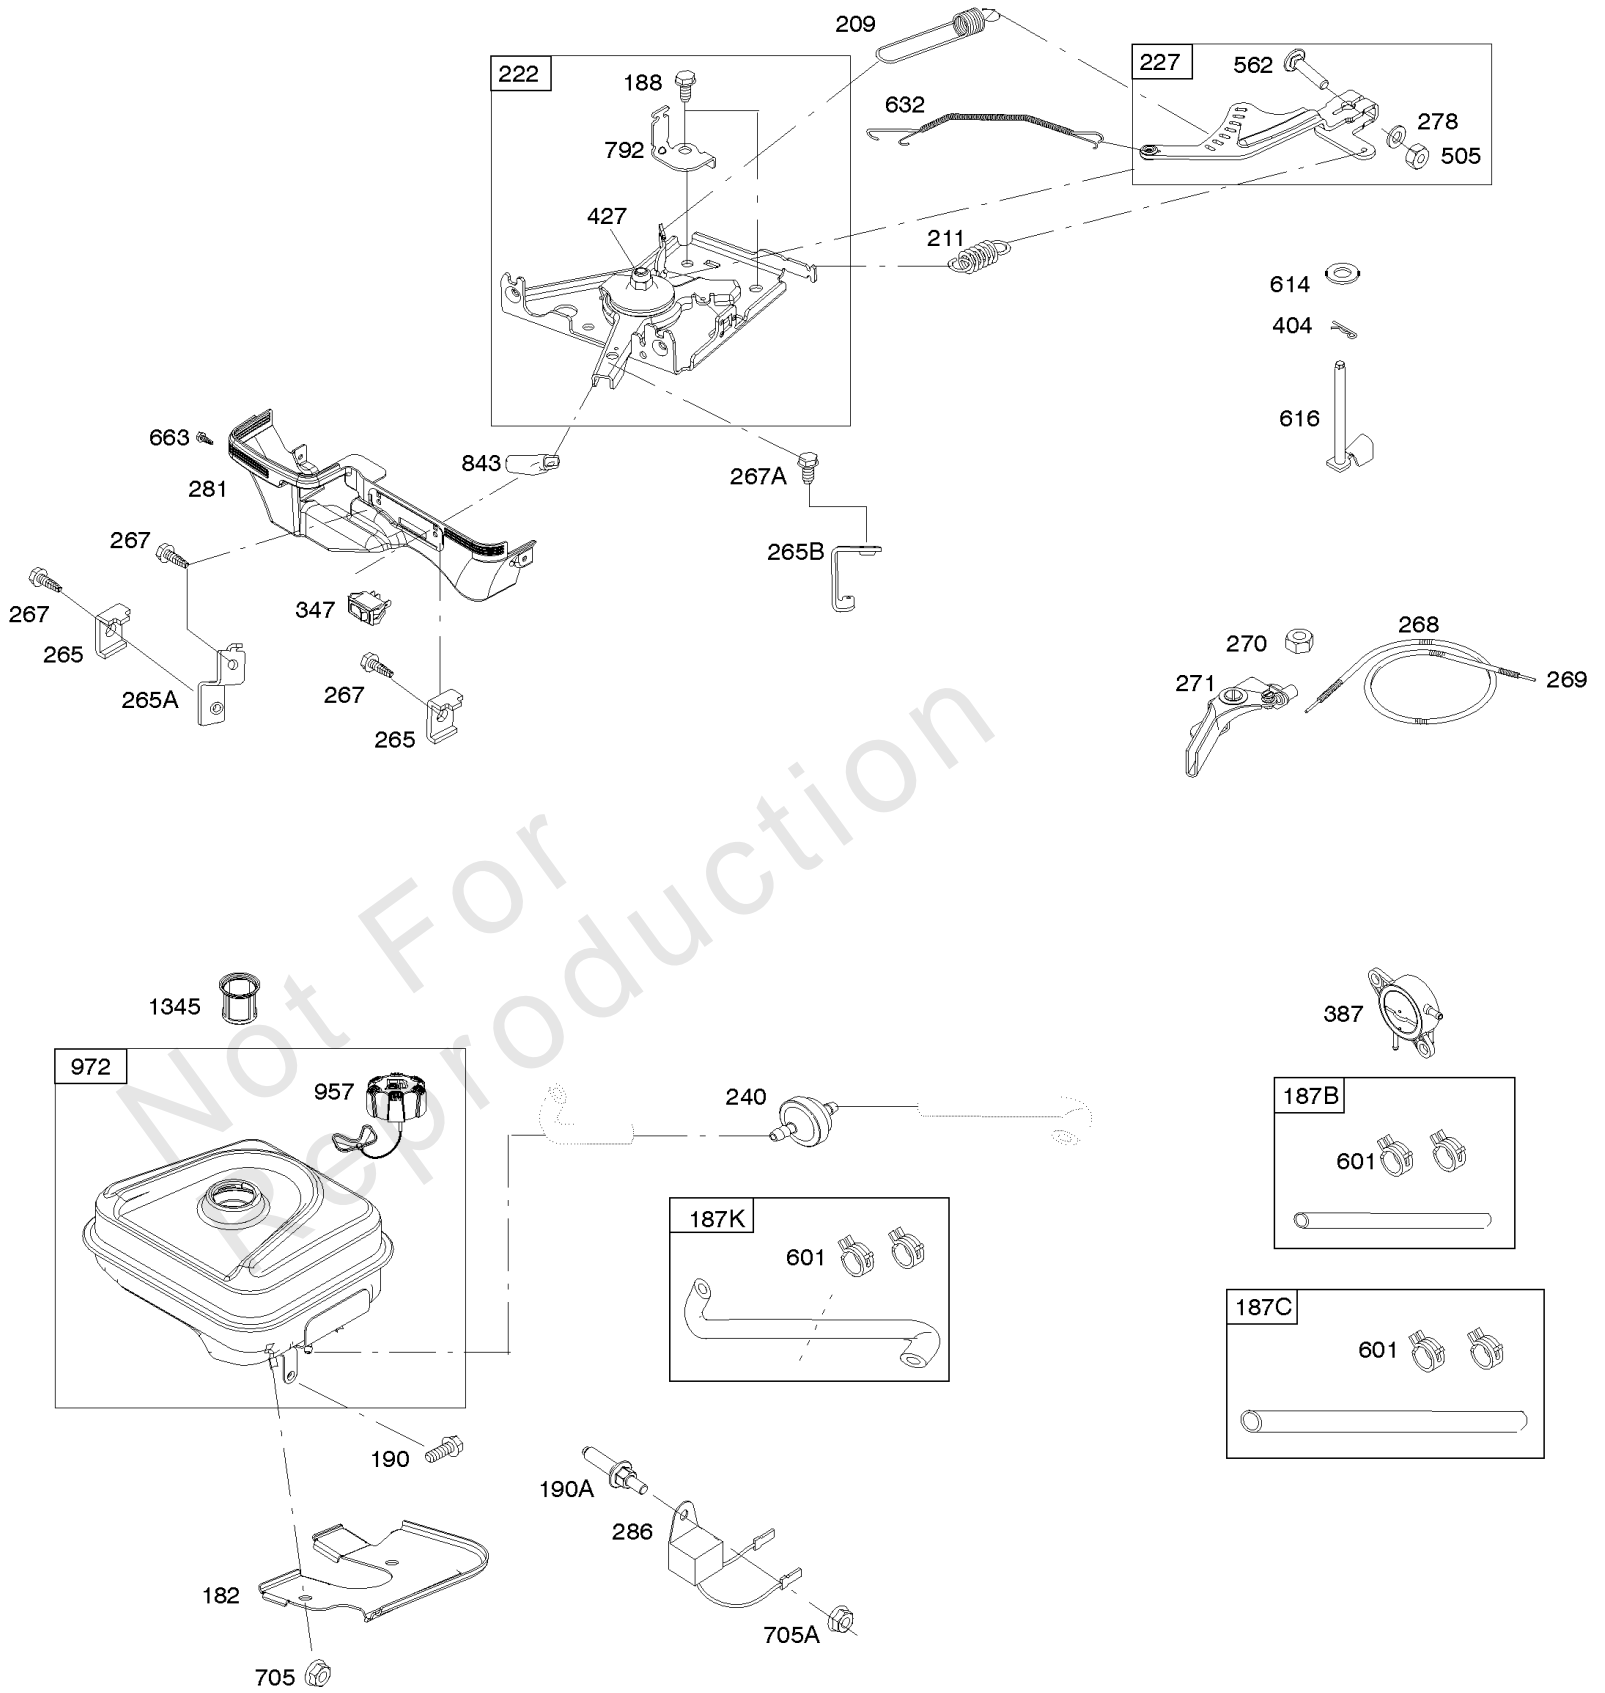

Carburetor Group

REF NO	PART NO	QTY	DESCRIPTION
1127	695407	2	SCREW -(Float Bowl to Carburetor Body) -Used Before Code Date 18112600
1297	798637	2	SCREW -Used Before Code Date 18112600
1570	84005011	1	GASKET, Spacer -Used After Code Date 17112000

Not For Reproduction

Controls, Fuel Supply, Governor Spring

REF NO	PART NO	QTY	DESCRIPTION
182	799735		BRACKET, Fuel Tank
187B	791766		LINE, Fuel -(15 Inches Long)(Cut to Required Length)
187C	791745		LINE, Fuel -(23 Inches)(Cut To Required Length)
187K	799059		LINE, Fuel -(Formed)(Cut To Required Length)
188	699479		SCREW -(Control Bracket)
190	798496		SCREW -(Fuel Tank)
190A	799725		SCREW -(Fuel Tank) (Used with Oil Sensor Module)
209	798959		SPRING, Governor
211	798960		SPRING, Governed Idle
222	798478		BRACKET, Control
227	799049		LEVER, Governor Control
240	394358S		FILTER, Fuel
265	691024		CLAMP, Casing
265A	591740		CLAMP, Casing
265B	591741		CLAMP, Casing
267	699492		SCREW -(Casing Clamp)
267A	699228		SCREW -(Casing Clamp)
268	691025		CASING, Control Wire -(Cut To Required Length)
269	691026		WIRE, Control -(Cut To Required Length)
270	691027		NUT -(Control Wire Casing)
271	691028		LEVER, Control
278	798196		WASHER -(Governor Control Lever)
281	798961		PANEL, Control
286	594800		MODULE, Oil Sensor -Used After Code Date 15042700
286	798796		MODULE, Oil Sensor -Used Before Code Date 15052800
387	808656		PUMP, Fuel
404	795759		WASHER -(Governor Crank)
427	798458		NUT -(Control Bracket)
505	793515		NUT -(Governor Control Lever)
562	798197		BOLT -(Governor Control Lever)
601	791850		CLAMP, Hose
614	691620		PIN, Cotter -(Governor Crank)
616	795758		CRANK, Governor
632	799083		SPRING/LINK, Mechanical Governor
663	699492		SCREW -(Control Panel)
705	690941		NUT -(Fuel Tank)