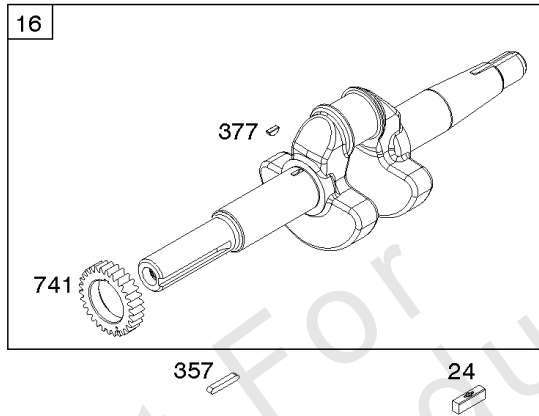

Camshaft, Crankshaft, Cylinder, Piston/Rings/Connecting Rod, Warning Label

Mfg. No: 19L232-0315-F1

- 1036 EMISSIONS LABEL
- 1319 WARNING LABEL
- 1319A WARNING LABEL

Camshaft, Crankshaft, Cylinder, Piston/Rings/Connecting Rod, Warning Label

REF NO	PART NO	QTY	DESCRIPTION
1	799046		CYLINDER ASSEMBLY
3	798991		SEAL, Oil -(Magneto Side)
15	691686		PLUG-OIL DRAIN
16A	796958		CRANKSHAFT
17	798993		BEARING, Ball
24	222698S		KEY, Flywheel
25	792117		PISTON ASSEMBLY -(Standard)
25	792144		PISTON ASSEMBLY -(.020 Oversize)
26	792073		SET, Ring -(.020" Oversize)
26	792026		SET, Ring -(Standard)
27	690975		LOCK, Piston Pin
28	696581		PIN, Piston -(Standard)
29	694691		ROD, Connecting
30	694692		DIPPER, Connecting Rod
32	690976		SCREW -(Connecting Rod)
45	690977		TAPPET, Valve
46	795697		CAMSHAFT
306	798992		SHIELD, Cylinder
307	794822		SCREW -(Cylinder Shield)
309	695479		MOTOR, Starter
357	590960		KEY, Drive Pulley
357	591054		KEY, Drive Pulley
377	690979		KEY, Woodruff -Used After Code Date 11103100
377	798972		KEY, Woodruff -Used Before Code Date 11110100
529	791822		GROMMET
552	694674		BUSHING, Governor Crank
718	690959		PIN, Locating -(Cylinder Head)
718A	695178		PIN, Locating -(Head)
741	691288		GEAR, Timing
1026	592673		ROD, Push
1036	-----		LABEL, Emissions -(Available From A Briggs & Stratton Authorized Dealer)
1319	794467		LABEL, Warning
1319A	797669		LABEL, Warning