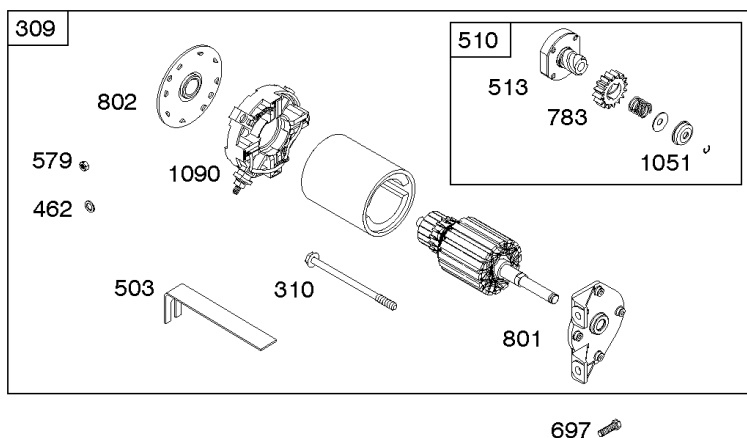

Alternator, Ignition, Motor-Starter

REF NO	PART NO	QTY	DESCRIPTION
286	594800		MODULE, Oil Sensor -Used After Code Date 15042700
286	798796		MODULE, Oil Sensor -Used Before Code Date 15052800
309	695479		MOTOR, Starter
310	690323		SCREW -(Starter Motor)
318	691693		SCREW -(Mounting Bracket)
318A	795026		SCREW -(Mounting Bracket)
333	591459		ARMATURE-MAGNETO -Used After Code Date 12042200
333	492341		ARMATURE, Magneto -Used Before Code Date 12042300
334	699477		SCREW -(Magneto Armature)
356	695630		WIRE, Stop
356A	799721		WIRE, Stop
364A	699947		TERMINAL, Oil Plug
462	691261		WASHER -(Starter Cable)
474D	695466		ALTERNATOR -(10 AMP)
474E	790320		ALTERNATOR -(20 Amp)
474G	695730		ALTERNATOR -(3 Amp. DC)
493	691177		BRACKET, Mounting
493A	798803		BRACKET, Mounting
493B	699048		BRACKET, Mounting
500	691086		WASHER -(Key Switch)
501	797375		REGULATOR -(10 and 16 Amp Regulated)
501A	790325		REGULATOR -(20 Amp)
503	691532		STRAP, Starter
510	693699		DRIVE, Starter
513	692024		CLUTCH, Drive
526	690297		SCREW -(Regulator) (10-16 Amp Regulated)
526A	690326		SCREW -(Regulator) (20 Amp)
577	690795		CABLE, Starter
578	798802		WIRE ASSEMBLY
578A	692306		WIRE ASSEMBLY
578B	590689		WIRE ASSEMBLY
579	691029		NUT -(Starter Cable)
664	691087		NUT -(Key Switch)
697	795026		SCREW -(Starter Motor) (Drive Cap)
729	799133		CLIP, Wire
783	693713		GEAR, Pinion
799	699691		SCREW -(Oil Sensor)