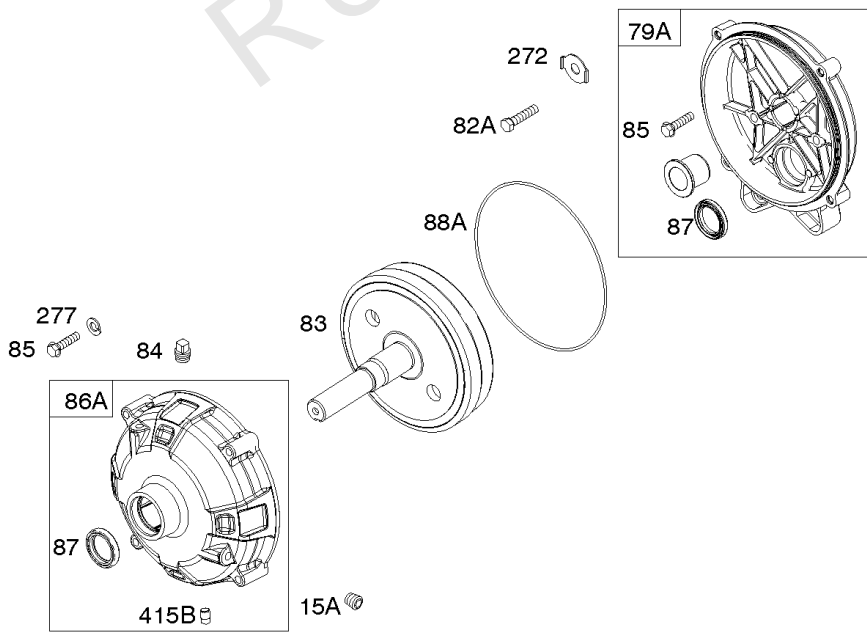

Crankcase Cover, Gear Reduction

Mfg. No: 19L232-0315-F1

Crankcase Cover, Gear Reduction

REF NO	PART NO	QTY	DESCRIPTION
12	798807		GASKET, Crankcase
15A	691682		PLUG-OIL DRAIN
17A	798995		BEARING, Ball
18	799084		COVER, Crankcase
20	798991		SEAL, Oil -(PTO Side)
22	798955		SCREW -(Crankcase Cover/Sump)
79A	794816		CASE, Gear Reduction
80A	793588		GASKET, Gear Case
82A	594700		SCREW -(Gear Reduction Case)
83	690387		SHAFT, Auxiliary Drive
84	691121		PLUG-BREATHER
85	794820		SCREW -(Gear Cover)
86A	793591		COVER, Gear
87	391086S		SEAL, Oil
88A	793589		GASKET, Gear Cover/Housing
170	794833		STUD -(Crankcase Cover/Sump)
186	691764		CONNECTOR-HOSE -(Pulse Line)
219	693578		GEAR, Governor
220	691724		WASHER -(Governor Gear)
272	691168		LOCK, Screw Head
277	794842		WASHER -(Gear Case To Gear Reduction)
364A	699947		TERMINAL, Oil Plug
415	691363		PLUG
415B	794903		PLUG
522	798503		PLUG, Dipstick/Fill
742	692564		RETAINER, E Ring
746	694679		GEAR, Idler
1194	691876		SEAL, O-Ring -(Plug)