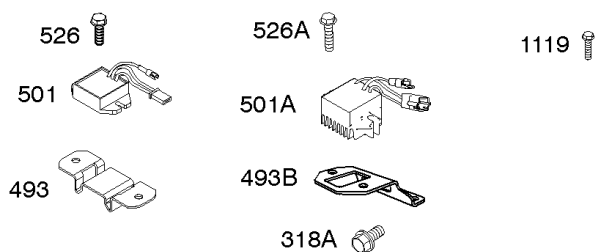

Alternator, Ignition, Motor-Starter

REF NO	PART NO	QTY	DESCRIPTION
286	594800		MODULE, Oil Sensor -Used After Code Date 15042700
286	798796		MODULE, Oil Sensor -Used Before Code Date 15052800
309	695479		MOTOR, Starter
310	690323		SCREW -(Starter Motor)
318	691693		SCREW -(Mounting Bracket)
318A	795026		SCREW -(Mounting Bracket)
333	591459		ARMATURE-MAGNETO -Used After Code Date 12042200
333	492341		ARMATURE, Magneto -Used Before Code Date 12042300
334	699477		SCREW -(Magneto Armature)
356	695630		WIRE, Stop
356A	799721		WIRE, Stop
364A	699947		TERMINAL, Oil Plug
462	691261		WASHER -(Starter Cable)
474D	695466		ALTERNATOR -(10 AMP)
474E	790320		ALTERNATOR -(20 Amp)
474G	695730		ALTERNATOR -(3 Amp. DC)
493	691177		BRACKET, Mounting
493A	798803		BRACKET, Mounting
493B	699048		BRACKET, Mounting
500	691086		WASHER -(Key Switch)
501	797375		REGULATOR -(10 and 16 Amp Regulated)
501A	790325		REGULATOR -(20 Amp)
503	691532		STRAP, Starter
510	693699		DRIVE, Starter
513	692024		CLUTCH, Drive
526	690297		SCREW -(Regulator) (10-16 Amp Regulated)
526A	690326		SCREW -(Regulator) (20 Amp)
577	690795		CABLE, Starter
578	798802		WIRE ASSEMBLY
578A	692306		WIRE ASSEMBLY
578B	590689		WIRE ASSEMBLY
579	691029		NUT -(Starter Cable)
664	691087		NUT -(Key Switch)
697	795026		SCREW -(Starter Motor) (Drive Cap)
729	799133		CLIP, Wire
783	693713		GEAR, Pinion
799	699691		SCREW -(Oil Sensor)