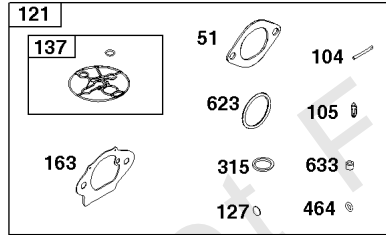

Carburetor Group

REF NO	PART NO	QTY	DESCRIPTION
133	694914	1	FLOAT, Carburetor -Used Before Code Date 18112600
133A	84004490	1	FLOAT, Carburetor -Used After Code Date 18112500
137	799991	1	GASKET, Float Bowl -Used Before Code Date 18112600
137A	84004205	1	GASKET, Float Bowl -Used After Code Date 18112500
147	594872	1	JET, Pilot -Used After Code Date 18112500
163	798962	1	GASKET, Air Cleaner
185	-----	2	NUT -(Part information located in Air Cleaner Group.)
240	597039	1	FILTER, Fuel -Used After Code Date 18112500
246	595153	1	BOWL-FUEL VALVE-STRAINER -Used Before Code Date 18112600
246A	597043	1	BOWL, Fuel Filter -Used After Code Date 18112500
254	595322	1	DRAIN, Carburetor Bowl -Used After Code Date 18112500
276	84004488	1	WASHER, Sealing -Used After Code Date 18112500
315	799035	1	SEAL, O-Ring -(Fuel Filter Bowl) -Used Before Code Date 18112600
315A	597735	1	GASKET, Fuel Bowl -(Fuel Filter Bowl) -Used After Code Date 18112500
464	698550	1	SEAL, O-Ring -(Fuel Shut-off Valve) -Used Before Code Date 18112600
464A	595320	1	SEAL, O-Ring -(Fuel Shut-off Valve) -Used After Code Date 18112500
623	799051	1	SEAL, O-Ring -(Carburetor Spacer) -Used Before Code Date 18112600
632	-----	1	SPRING/LINK, Mechanical Governor -(Part information located in Controls Group.)
633	690722	1	SEAL, Choke/Throttle Shaft -Used Before Code Date 18112600
633A	84004398	1	SEAL, Choke/Throttle Shaft -Used After Code Date 18112500
717	798989	1	BRACKET, Air Cleaner -Used Before Code Date 18112600
717	84004868	1	BRACKET, Air Cleaner -Used After Code Date 18112500
787	798635	1	ARM, Lever -Used Before Code Date 18112600
951	798528	1	LEVER, Choke
955	595329	1	PLUG, Carburetor -Used After Code Date 18112500
958	799073	1	VALVE, Fuel Shut Off -Used Before Code Date 18112600
958A	84004839	1	VALVE, Fuel Shut Off -Used After Code Date 18112500
961	699691	1	SCREW -(Air Cleaner Bracket)
975	84004204	1	BOWL, Float -Used After Code Date 18112500