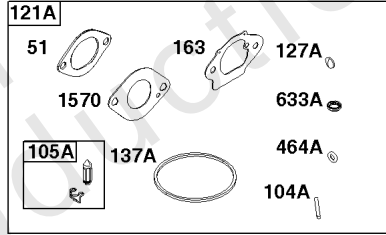

Carburetor Group

REF NO	PART NO	QTY	DESCRIPTION
133	694914	1	FLOAT, Carburetor -Used Before Code Date 18112600
133A	84004490	1	FLOAT, Carburetor -Used After Code Date 18112500
137	799991	1	GASKET, Float Bowl -Used Before Code Date 18112600
137A	84004205	1	GASKET, Float Bowl -Used After Code Date 18112500
147	594872	1	JET, Pilot -Used After Code Date 18112500
163	798962	1	GASKET, Air Cleaner
185	-----	2	NUT -(Part information located in Air Cleaner Group.)
240	597039	1	FILTER, Fuel -Used After Code Date 18112500
246	595153	1	BOWL-FUEL VALVE-STRAINER -Used Before Code Date 18112600
246A	597043	1	BOWL, Fuel Filter -Used After Code Date 18112500
254	595322	1	DRAIN, Carburetor Bowl -Used After Code Date 18112500
276	84004488	1	WASHER, Sealing -Used After Code Date 18112500
315	799035	1	SEAL, O-Ring -(Fuel Filter Bowl) -Used Before Code Date 18112600
315A	597735	1	GASKET, Fuel Bowl -(Fuel Filter Bowl) -Used After Code Date 18112500
464	698550	1	SEAL, O-Ring -(Fuel Shut-off Valve) -Used Before Code Date 18112600
464A	595320	1	SEAL, O-Ring -(Fuel Shut-off Valve) -Used After Code Date 18112500
623	799051	1	SEAL, O-Ring -(Carburetor Spacer) -Used Before Code Date 18112600
632	-----	1	SPRING/LINK, Mechanical Governor -(Part information located in Controls Group.)
633	690722	1	SEAL, Choke/Throttle Shaft -Used Before Code Date 18112600
633A	84004398	1	SEAL, Choke/Throttle Shaft -Used After Code Date 18112500
717	798989	1	BRACKET, Air Cleaner -Used Before Code Date 18112600
717	84004868	1	BRACKET, Air Cleaner -Used After Code Date 18112500
787	798635	1	ARM, Lever -Used Before Code Date 18112600
951	798528	1	LEVER, Choke
955	595329	1	PLUG, Carburetor -Used After Code Date 18112500
958	799073	1	VALVE, Fuel Shut Off -Used Before Code Date 18112600
958A	84004839	1	VALVE, Fuel Shut Off -Used After Code Date 18112500
961	699691	1	SCREW -(Air Cleaner Bracket)
975	84004204	1	BOWL, Float -Used After Code Date 18112500