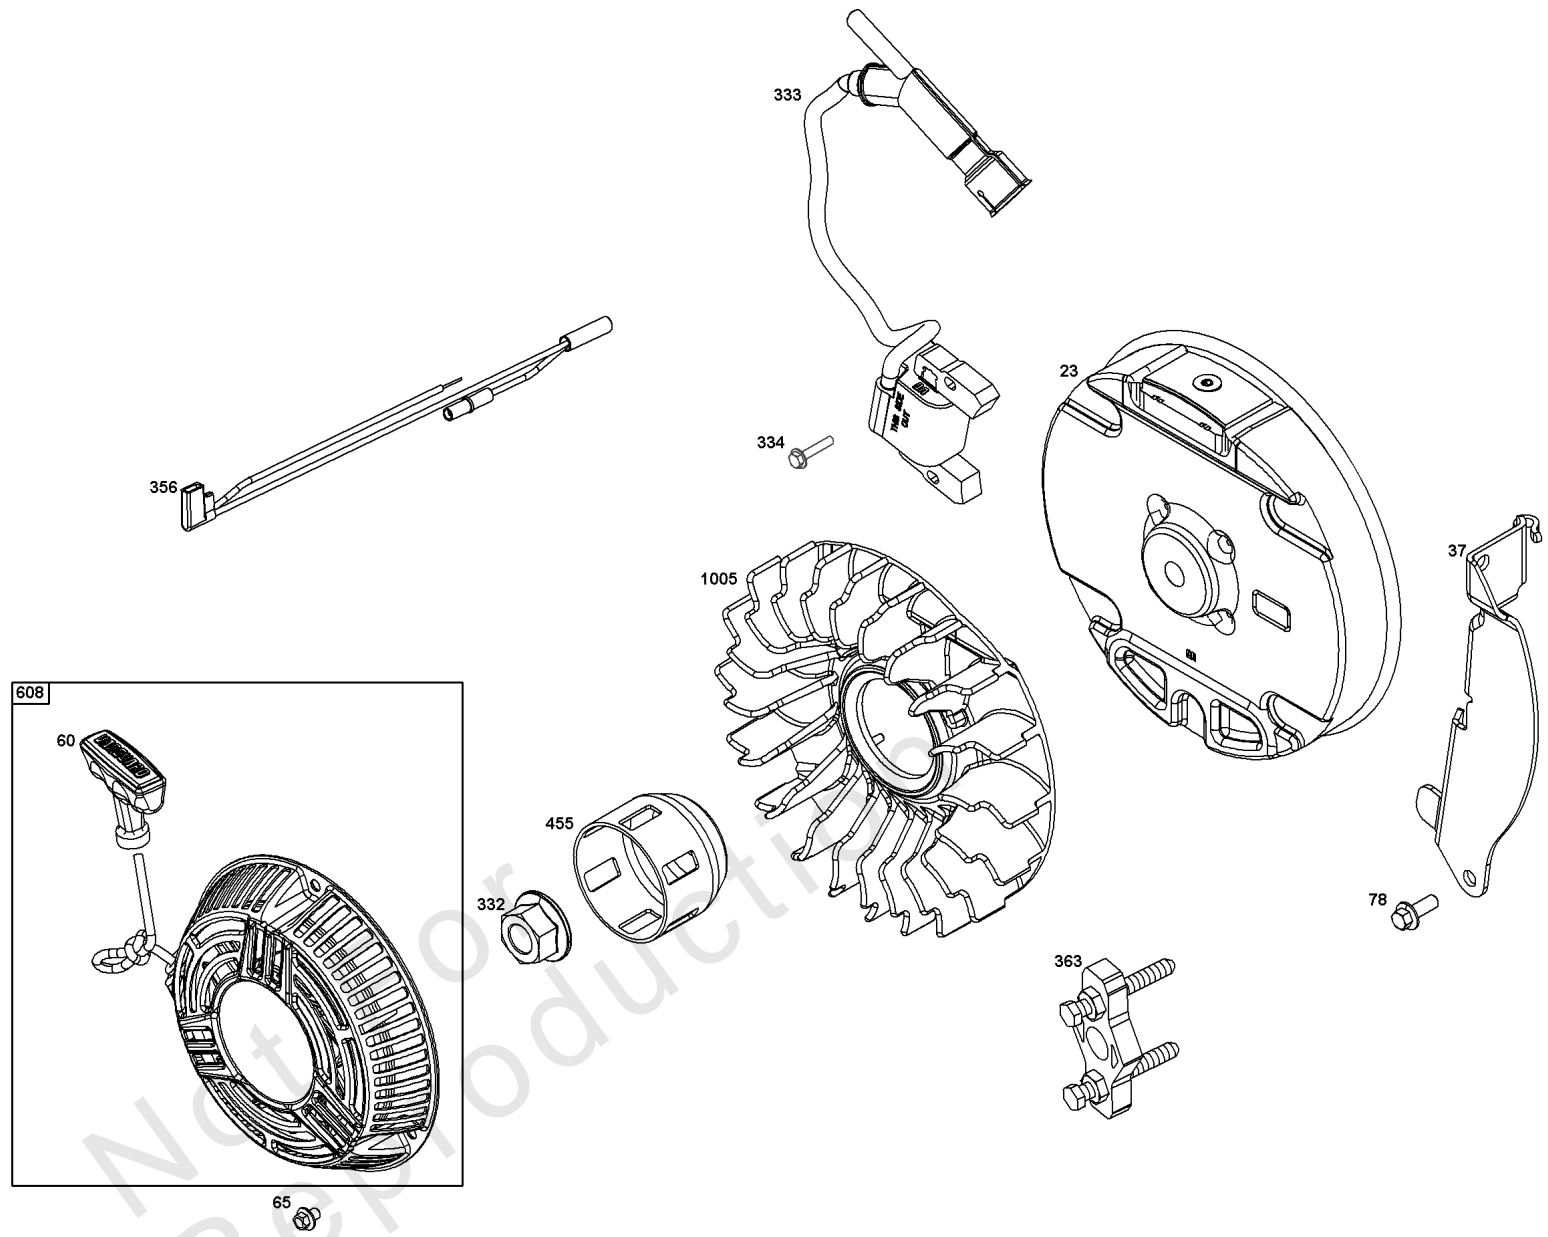

Flywheel, Ignition, and Starter Group

REF NO	PART NO	QTY	DESCRIPTION
23	597085	1	FLYWHEEL
37	84005259	1	GUARD, Flywheel
60	597080	1	GRIP, Starter Rope
65	590683	3	SCREW -(Rewind Starter)
78	590703	1	SCREW -(Flywheel Guard)
332	591988	1	NUT -(Flywheel)
333	84004673	1	ARMATURE, Magneto
334	699477	2	SCREW -(Magneto Armature)
356	597054	1	WIRE, Stop
363	19203	1	PULLER, Flywheel
455	597088	1	CUP, Flywheel
608	596772	1	STARTER, Rewind
1005	794273	1	FAN, Flywheel

Not For Reproduction