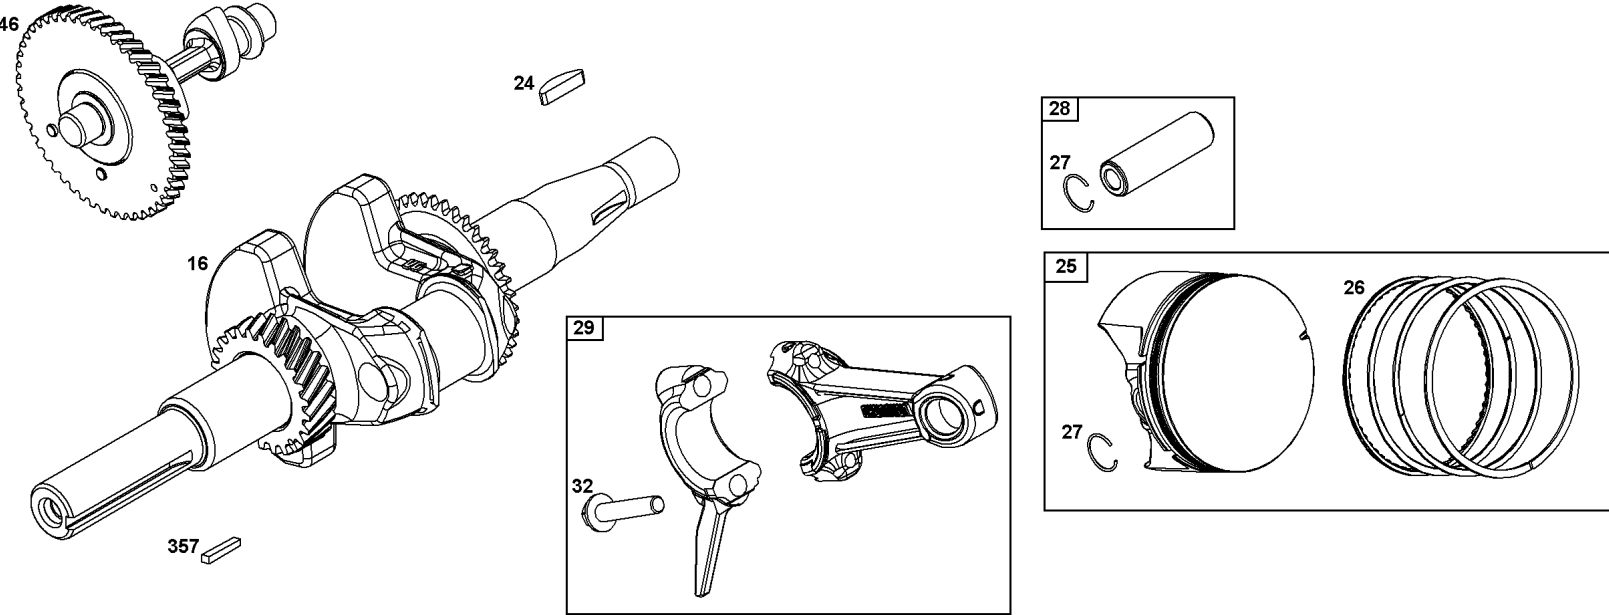

Crankcase Cover/Sump and Lubrication Group

REF NO	PART NO	QTY	DESCRIPTION
3	-----	1	SEAL, Oil -(Part information located in Cylinder Group.)
7	-----	1	GASKET, Cylinder Head -(Part information located in Cylinder Head Group.)
17	-----	1	BEARING, Ball -(Part information located in Cylinder Group.)
18	596986	1	COVER, Crankcase
20	596991	1	SEAL, Oil -(PTO Side)
22	590714	6	SCREW -(Crankcase Cover/Sump)
51	-----	1	GASKET, Intake -(Part information located in Cylinder Head Group.)
51A	-----	1	GASKET, Intake -(Part information located in Cylinder Head Group.)
276	-----	1	WASHER, Sealing -(Part information located in Carburetor Group.)
358	-----	1	GASKET SET, Engine -(Part information located in Cylinder Group.)
522	590716	1	PLUG, Dipstick/Fill
522	590716	1	PLUG, Dipstick/Fill
523	596992	1	DIPSTICK
585	-----	1	GASKET, Breather Passage -(Part information located in Cylinder Head Group.)
847	596989	1	DIPSTICK/TUBE ASSEMBLY
850	100106	1	SEALANT, Liquid
868	-----	1	SEAL, Valve -(Part information located in Cylinder Head Group.)
883	-----	1	GASKET, Exhaust -(Part information located in Exhaust Group.)
1022	-----	1	GASKET, Rocker Cover -(Part information located in Cylinder Head Group.)
1453	-----	1	SEAL, Air Cleaner Cover -(Part information located in Air Cleaner Group.)
1548	596990	1	BEARING, Ball -(Crankcase Cover/Sump)

Not For
Reproduction