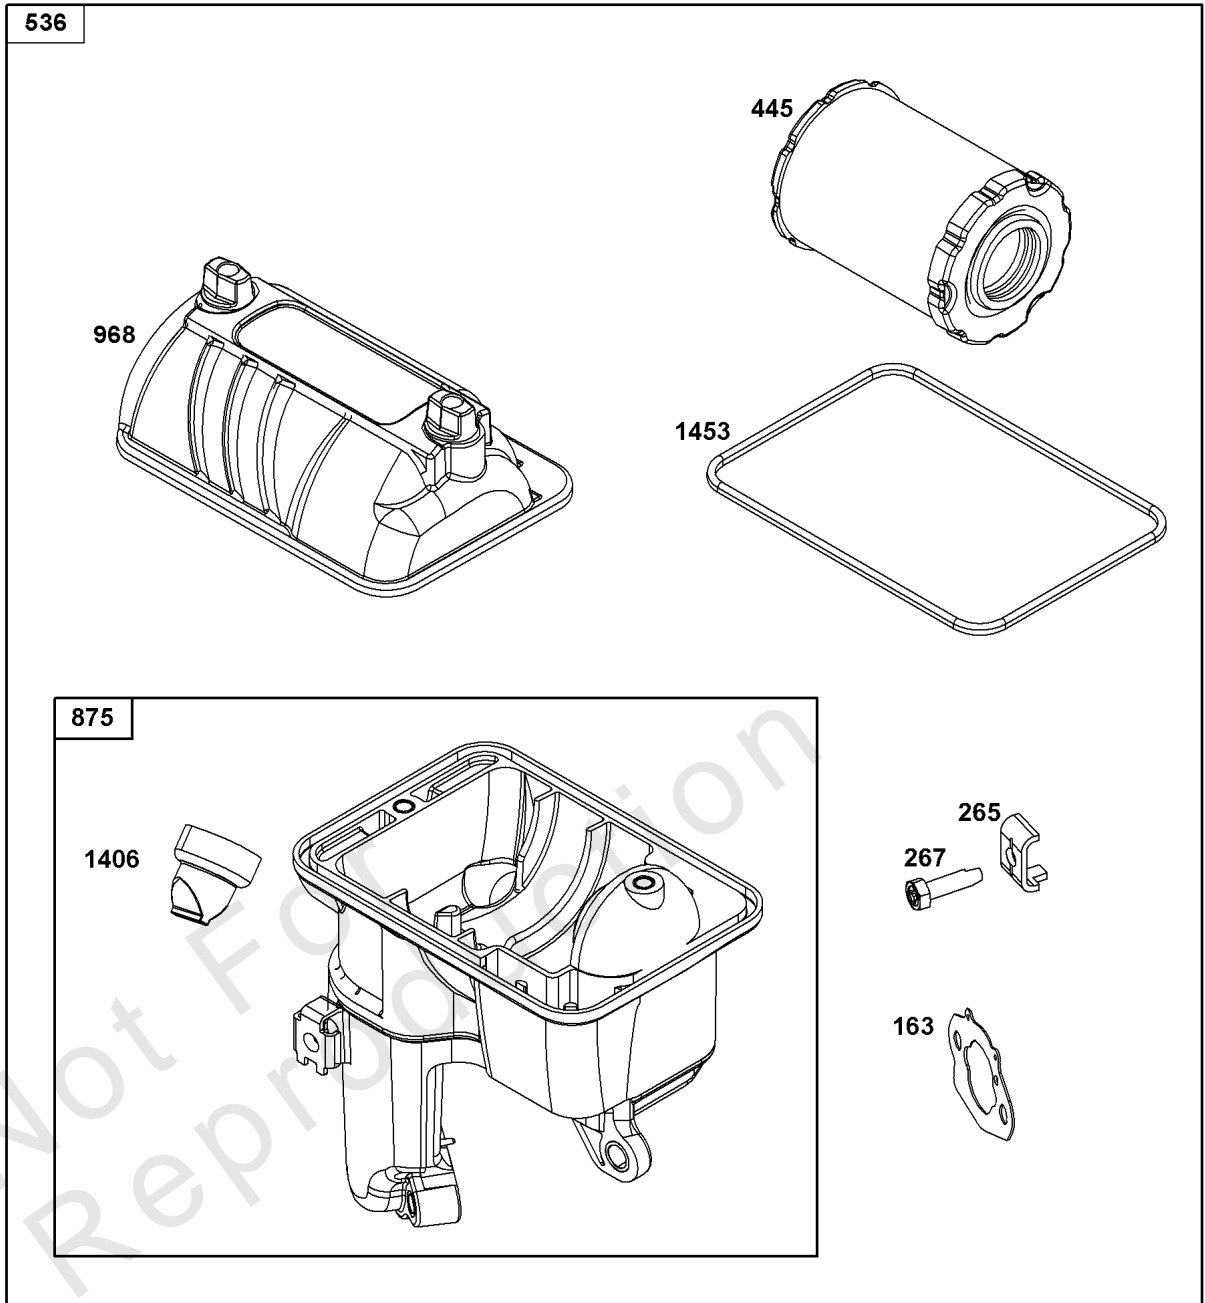

## ***Air Cleaner Group***

<b>REF NO</b>	<b>PART NO</b>	<b>QTY</b>	<b>DESCRIPTION</b>
11	597013	1	TUBE, Breather
163	596768	1	GASKET, Air Cleaner
185	590692	3	NUT -(Air Cleaner Base)
265	-----	1	CLAMP, Casing -(Part information located in Controls Group.)
267	-----	1	SCREW -(Part information located in Controls Group.)
445	84002309	1	FILTER, A/C Cartridge
536	84005299	1	CLEANER, AIR
875	84005297	1	BASE, Air Cleaner
968	84005353	1	COVER, Air Cleaner
1406	597065	1	VALVE, Debris
1453	84005298	1	SEAL, Air Cleaner Cover