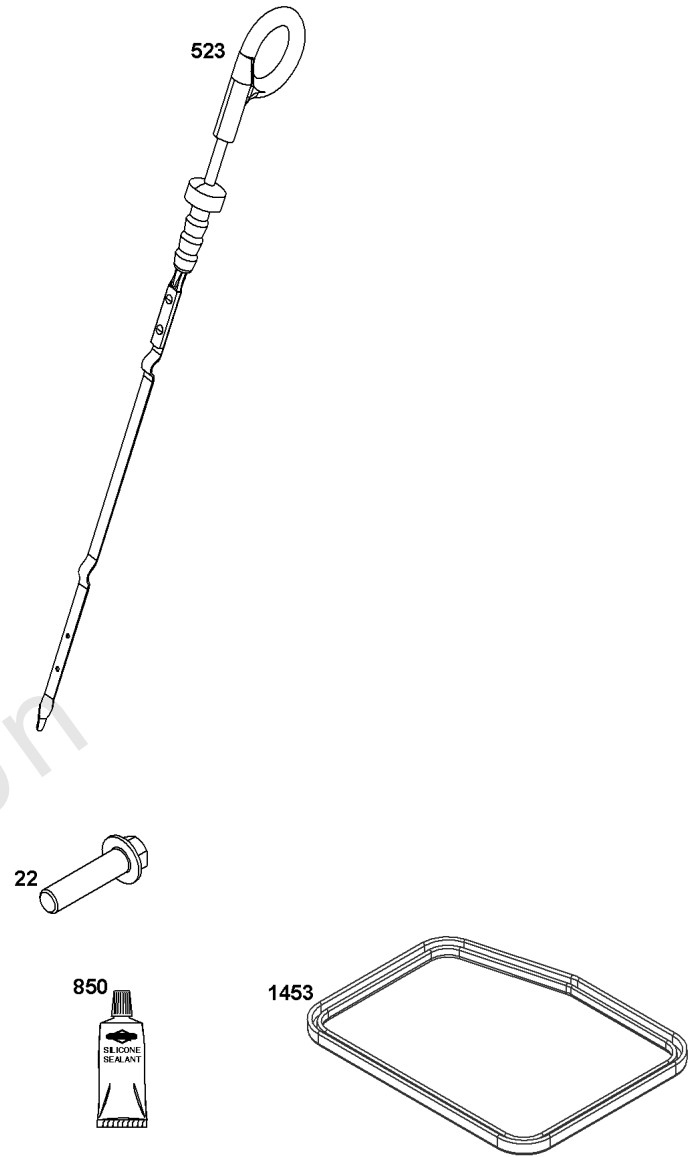

Crankcase Cover/Sump and Lubrication Group

REF NO	PART NO	QTY	DESCRIPTION
3	-----	1	SEAL, Oil -(Part information located in Cylinder Group.)
7	-----	1	GASKET, Cylinder Head -(Part information located in Cylinder Head Group.)
17	-----	1	BEARING, Ball -(Part information located in Cylinder Group.)
18	596986	1	COVER, Crankcase
20	596991	1	SEAL, Oil -(PTO Side)
22	590714	6	SCREW -(Crankcase Cover/Sump)
51	-----	1	GASKET, Intake -(Part information located in Cylinder Head Group.)
51A	-----	1	GASKET, Intake -(Part information located in Cylinder Head Group.)
276	-----	1	WASHER, Sealing -(Part information located in Carburetor Group.)
358	-----	1	GASKET SET, Engine -(Part information located in Cylinder Group.)
522	590716	1	PLUG, Dipstick/Fill
522	590716	1	PLUG, Dipstick/Fill
523	596992	1	DIPSTICK
585	-----	1	GASKET, Breather Passage -(Part information located in Cylinder Head Group.)
847	596989	1	DIPSTICK/TUBE ASSEMBLY
850	100106	1	SEALANT, Liquid
868	-----	1	SEAL, Valve -(Part information located in Cylinder Head Group.)
883	-----	1	GASKET, Exhaust -(Part information located in Exhaust Group.)
1022	-----	1	GASKET, Rocker Cover -(Part information located in Cylinder Head Group.)
1453	-----	1	SEAL, Air Cleaner Cover -(Part information located in Air Cleaner Group.)
1548	596990	1	BEARING, Ball -(Crankcase Cover/Sump)