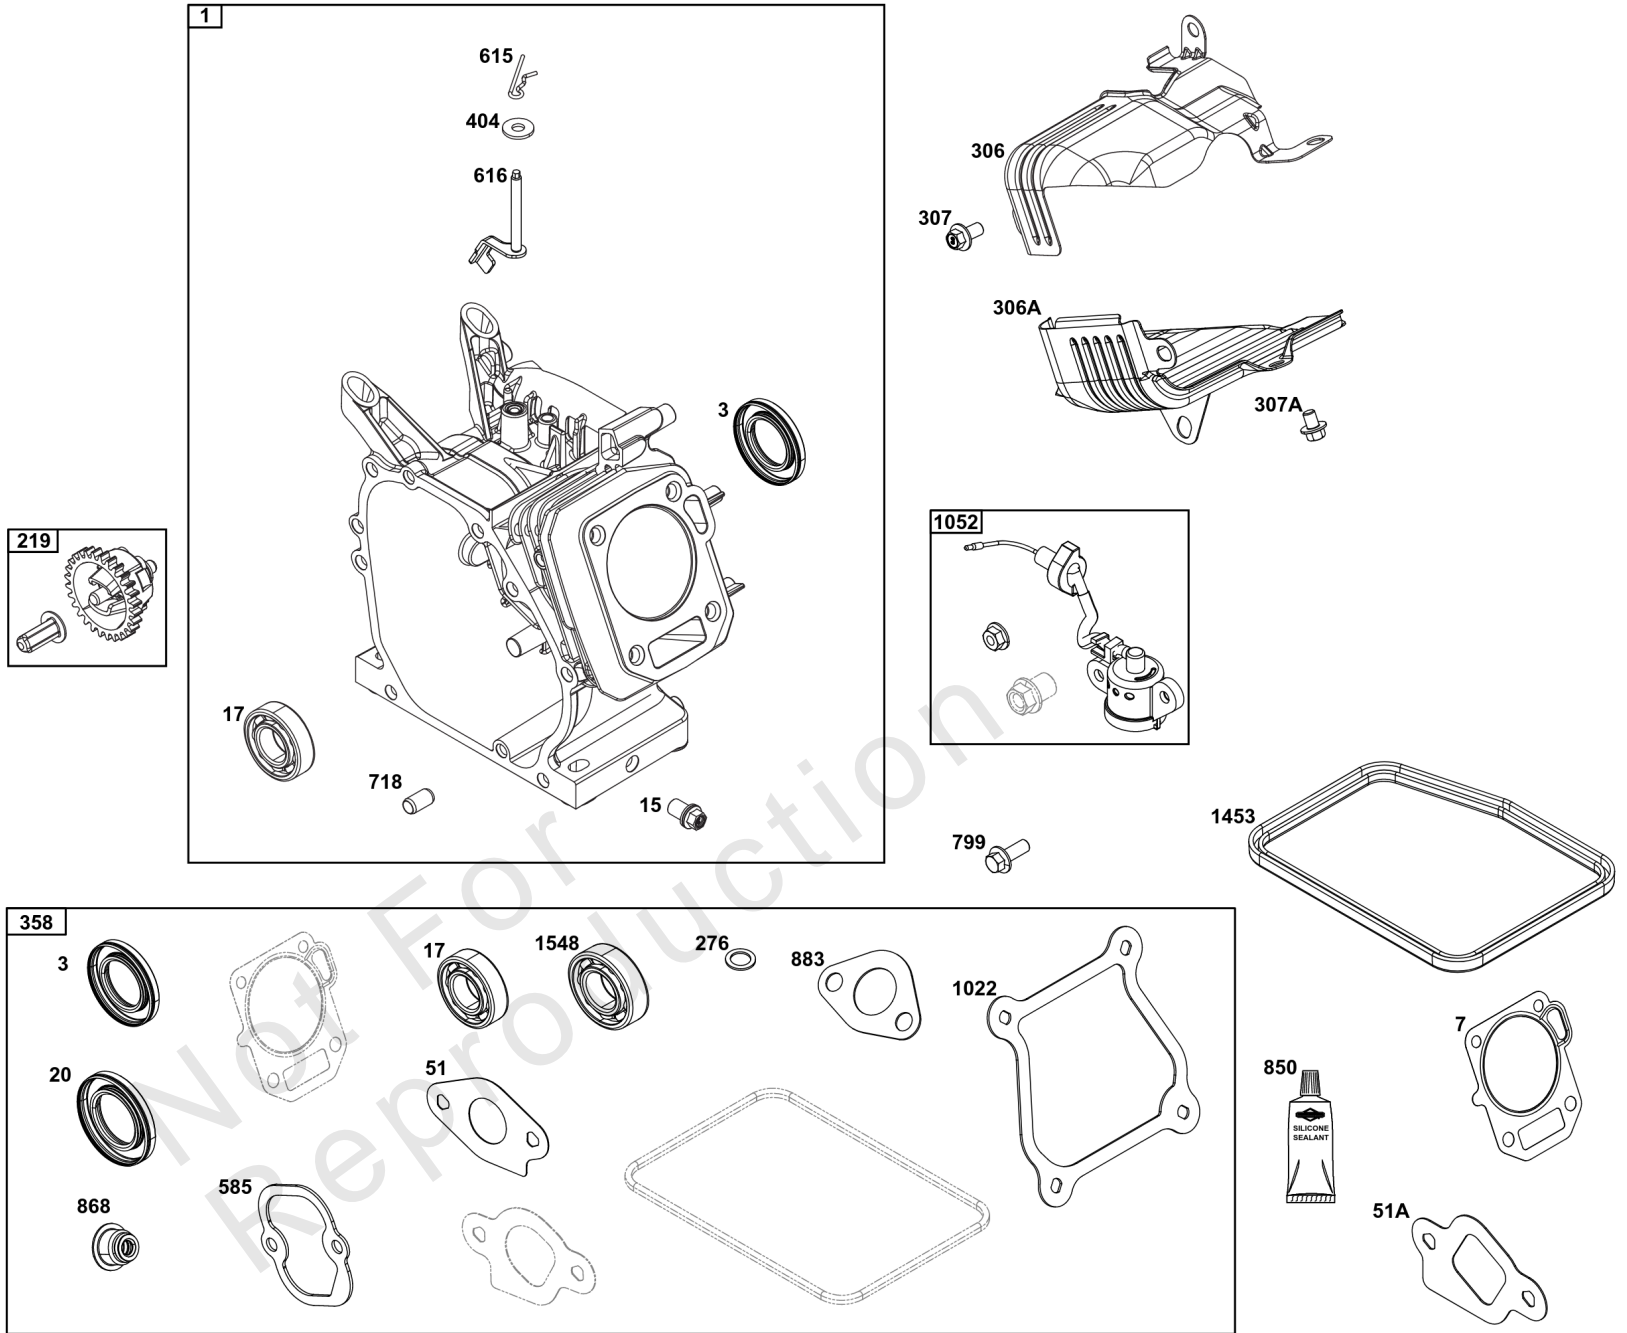

Crankshaft Group

REF NO	PART NO	QTY	DESCRIPTION
16	84004649	1	CRANKSHAFT
24	596976	1	KEY, Flywheel
25	84004674	1	PISTON ASSEMBLY
25	84005433	1	PISTON ASSEMBLY - (.020" Oversize)
26	84005435	1	SET, Ring
26	84005437	1	SET, Ring - (.020" Oversize)
27	596982	1	LOCK, Piston Pin
28	84005441	1	PIN, Piston
29	84005444	1	ROD, Connecting
32	596984	2	SCREW -(Connecting Rod)
46	84005295	1	CAMSHAFT
357	692191	1	KEY, Drive Pulley

Not For Reproduction