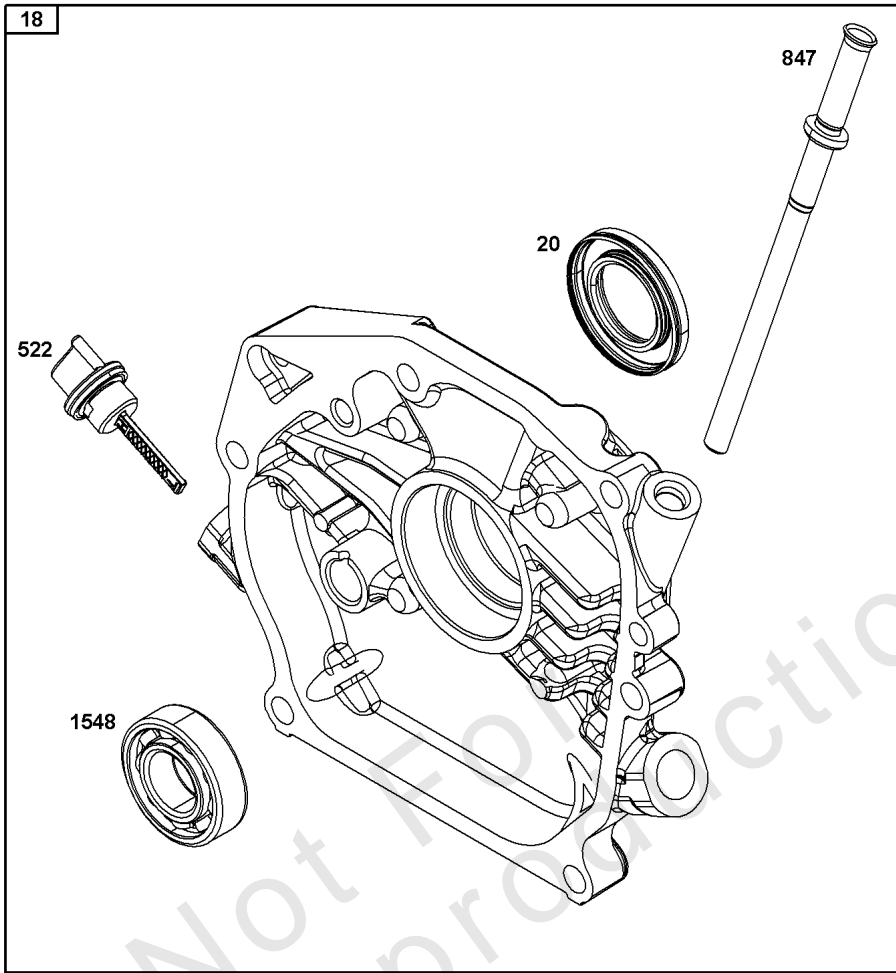

Crankcase Cover/Sump and Lubrication Group

REF NO	PART NO	QTY	DESCRIPTION
3	-----	1	SEAL, Oil -(Part information located in Cylinder Group.)
7	-----	1	GASKET, Cylinder Head -(Part information located in Cylinder Head Group.)
17	-----	1	BEARING, Ball -(Part information located in Cylinder Group.)
18	596986	1	COVER, Crankcase
20	596991	1	SEAL, Oil -(PTO Side)
22	590714	6	SCREW -(Crankcase Cover/Sump)
51	-----	1	GASKET, Intake -(Part information located in Cylinder Head Group.)
51A	-----	1	GASKET, Intake -(Part information located in Cylinder Head Group.)
276	-----	1	WASHER, Sealing -(Part information located in Carburetor Group.)
358	-----	1	GASKET SET, Engine -(Part information located in Cylinder Group.)
522	590716	1	PLUG, Dipstick/Fill
522	590716	1	PLUG, Dipstick/Fill
523	596992	1	DIPSTICK
585	-----	1	GASKET, Breather Passage -(Part information located in Cylinder Head Group.)
847	596989	1	DIPSTICK/TUBE ASSEMBLY
850	100106	1	SEALANT, Liquid
868	-----	1	SEAL, Valve -(Part information located in Cylinder Head Group.)
883	-----	1	GASKET, Exhaust -(Part information located in Exhaust Group.)
1022	-----	1	GASKET, Rocker Cover -(Part information located in Cylinder Head Group.)
1453	-----	1	SEAL, Air Cleaner Cover -(Part information located in Air Cleaner Group.)
1548	596990	1	BEARING, Ball -(Crankcase Cover/Sump)