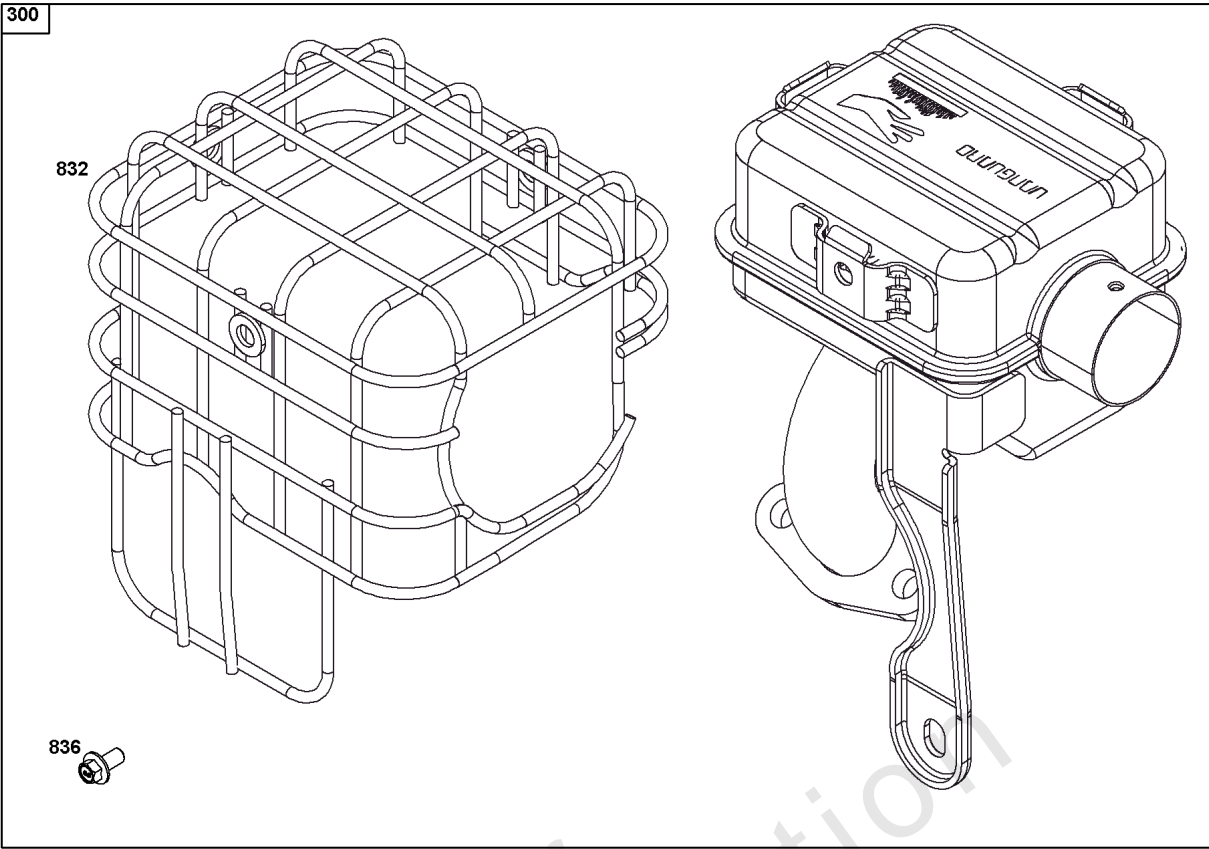

Not For
Reproduction

Exhaust Group

REF NO	PART NO	QTY	DESCRIPTION
300	84005147	1	MUFFLER
832	84005354	1	GUARD, Muffler
836	590850	3	SCREW -(Muffler Guard)
883	597072	1	GASKET, Exhaust
994	593207	1	ARRESTOR, Spark
1177	590632	2	NUT -(Muffler)
1449	590633	2	WASHER -(Muffler)

Not For Reproduction