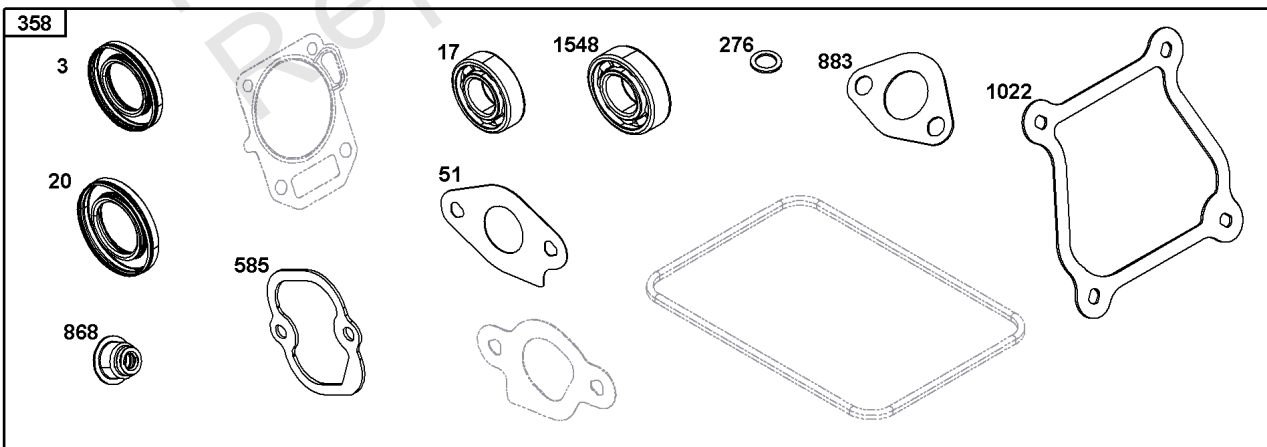

Crankcase Cover/Sump and Lubrication Group

REF NO	PART NO	QTY	DESCRIPTION
3	-----	1	SEAL, Oil -(Part information located in Cylinder Group.)
7	-----	1	GASKET, Cylinder Head -(Part information located in Cylinder Head Group.)
17	-----	1	BEARING, Ball -(Part information located in Cylinder Group.)
18	596986	1	COVER, Crankcase
20	596991	1	SEAL, Oil -(PTO Side)
22	590714	6	SCREW -(Crankcase Cover/Sump)
51	-----	1	GASKET, Intake -(Part information located in Cylinder Head Group.)
51A	-----	1	GASKET, Intake -(Part information located in Cylinder Head Group.)
276	-----	1	WASHER, Sealing -(Part information located in Carburetor Group.)
358	-----	1	GASKET SET, Engine -(Part information located in Cylinder Group.)
522	590716	1	PLUG, Dipstick/Fill
522	590716	1	PLUG, Dipstick/Fill
523	596992	1	DIPSTICK
585	-----	1	GASKET, Breather Passage -(Part information located in Cylinder Head Group.)
847	596989	1	DIPSTICK/TUBE ASSEMBLY
850	100106	1	SEALANT, Liquid
868	-----	1	SEAL, Valve -(Part information located in Cylinder Head Group.)
883	-----	1	GASKET, Exhaust -(Part information located in Exhaust Group.)
1022	-----	1	GASKET, Rocker Cover -(Part information located in Cylinder Head Group.)
1453	-----	1	SEAL, Air Cleaner Cover -(Part information located in Air Cleaner Group.)
1548	596990	1	BEARING, Ball -(Crankcase Cover/Sump)